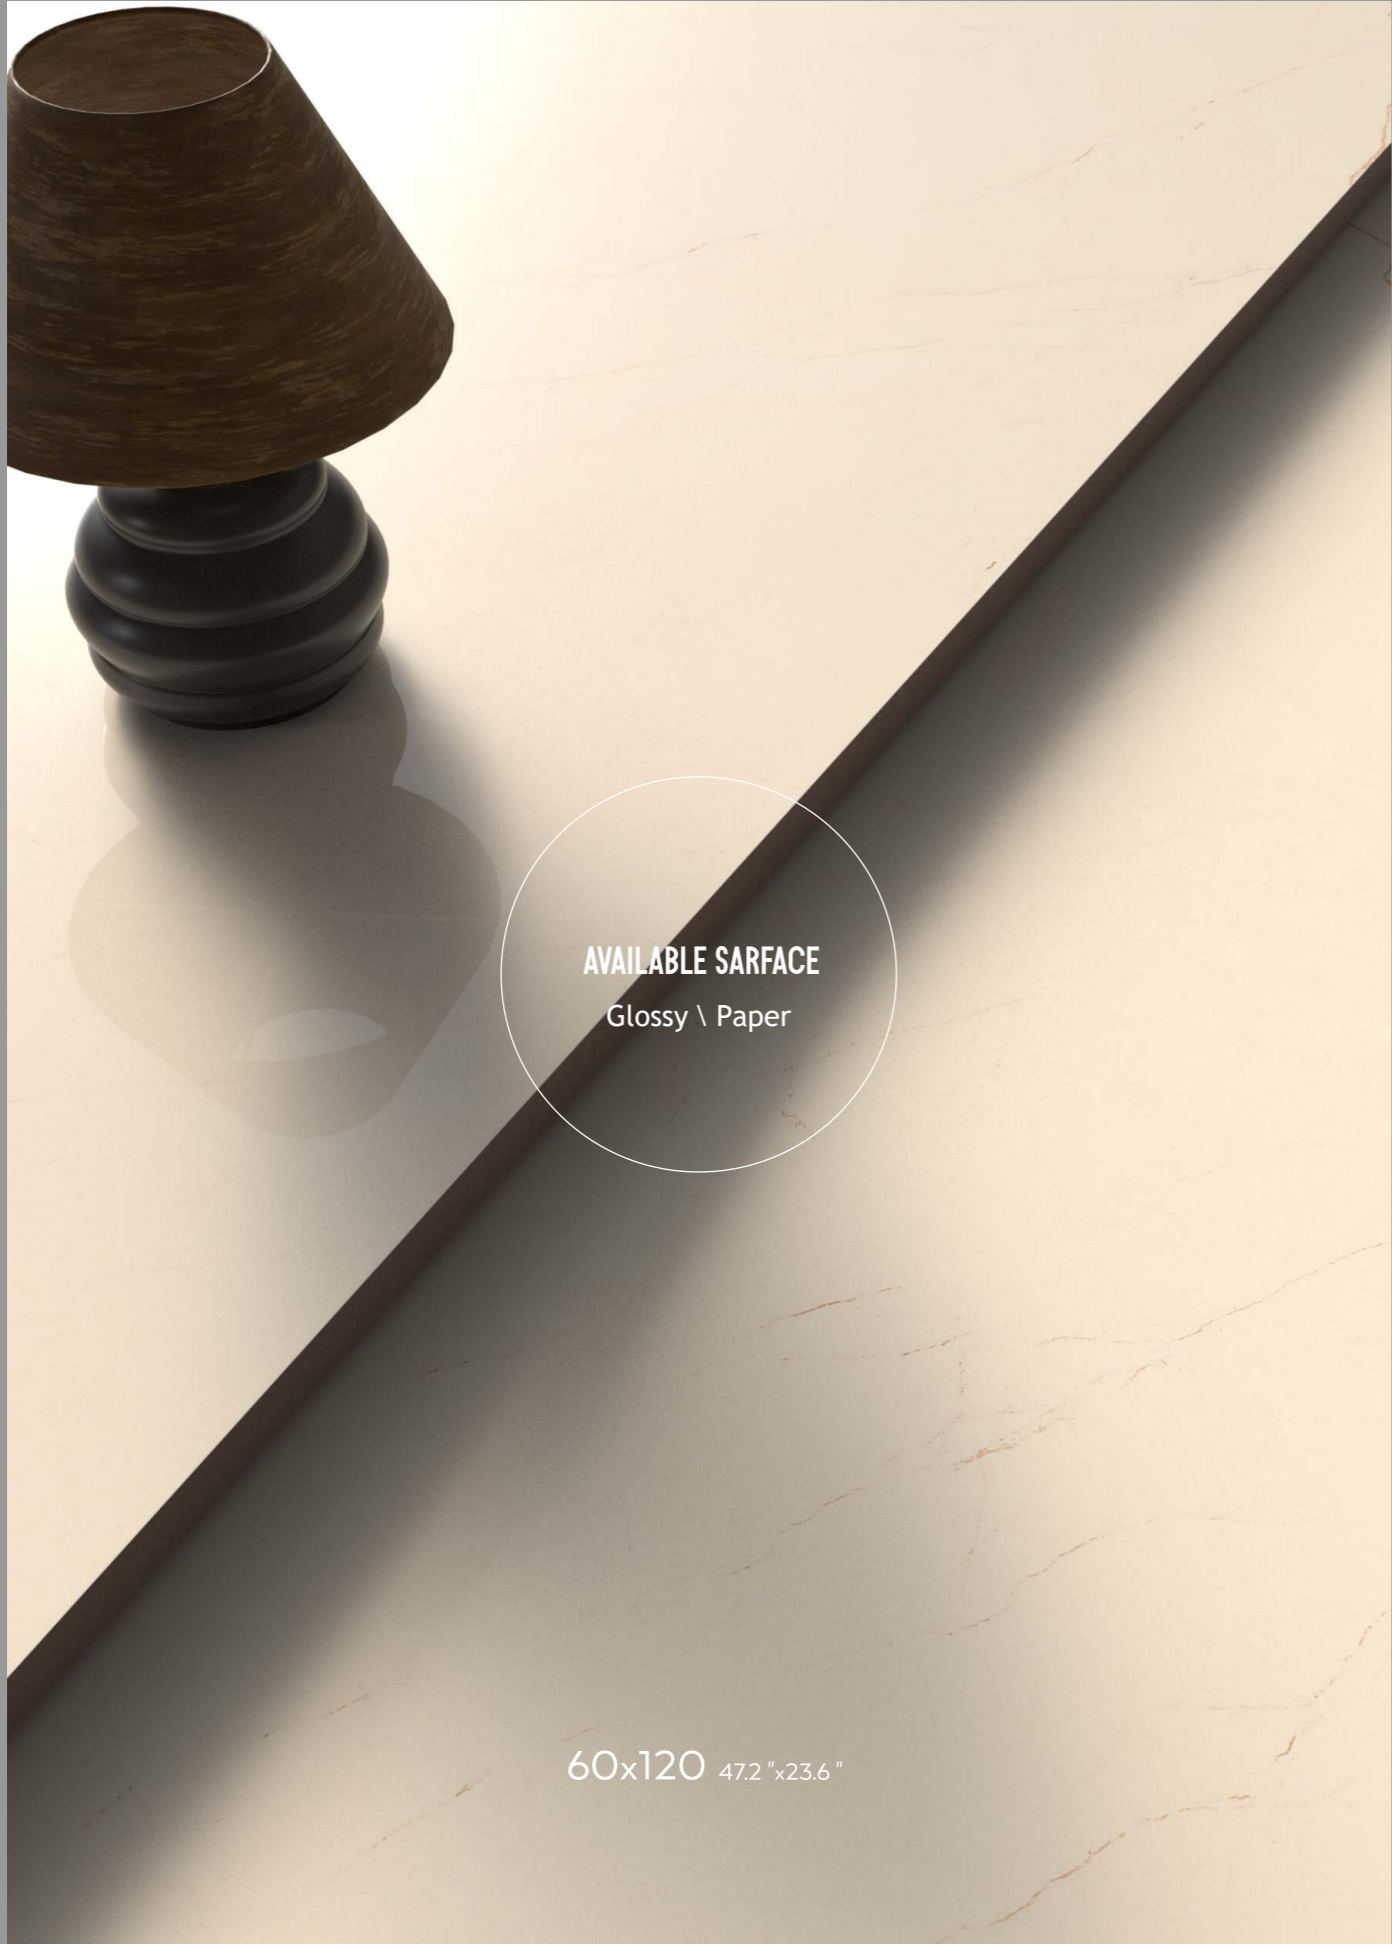

EPSO
DOVE

AVAILABLE SURFACE
Glossy \ Paper

60x120 47.2"x23.6"

**EPSO
TWILIGHT**

AVAILABLE SURFACE
Glossy \ Paper

60x120 47.2"x23.6"

C'alm
a soft marble

**EPSO
GOLD**