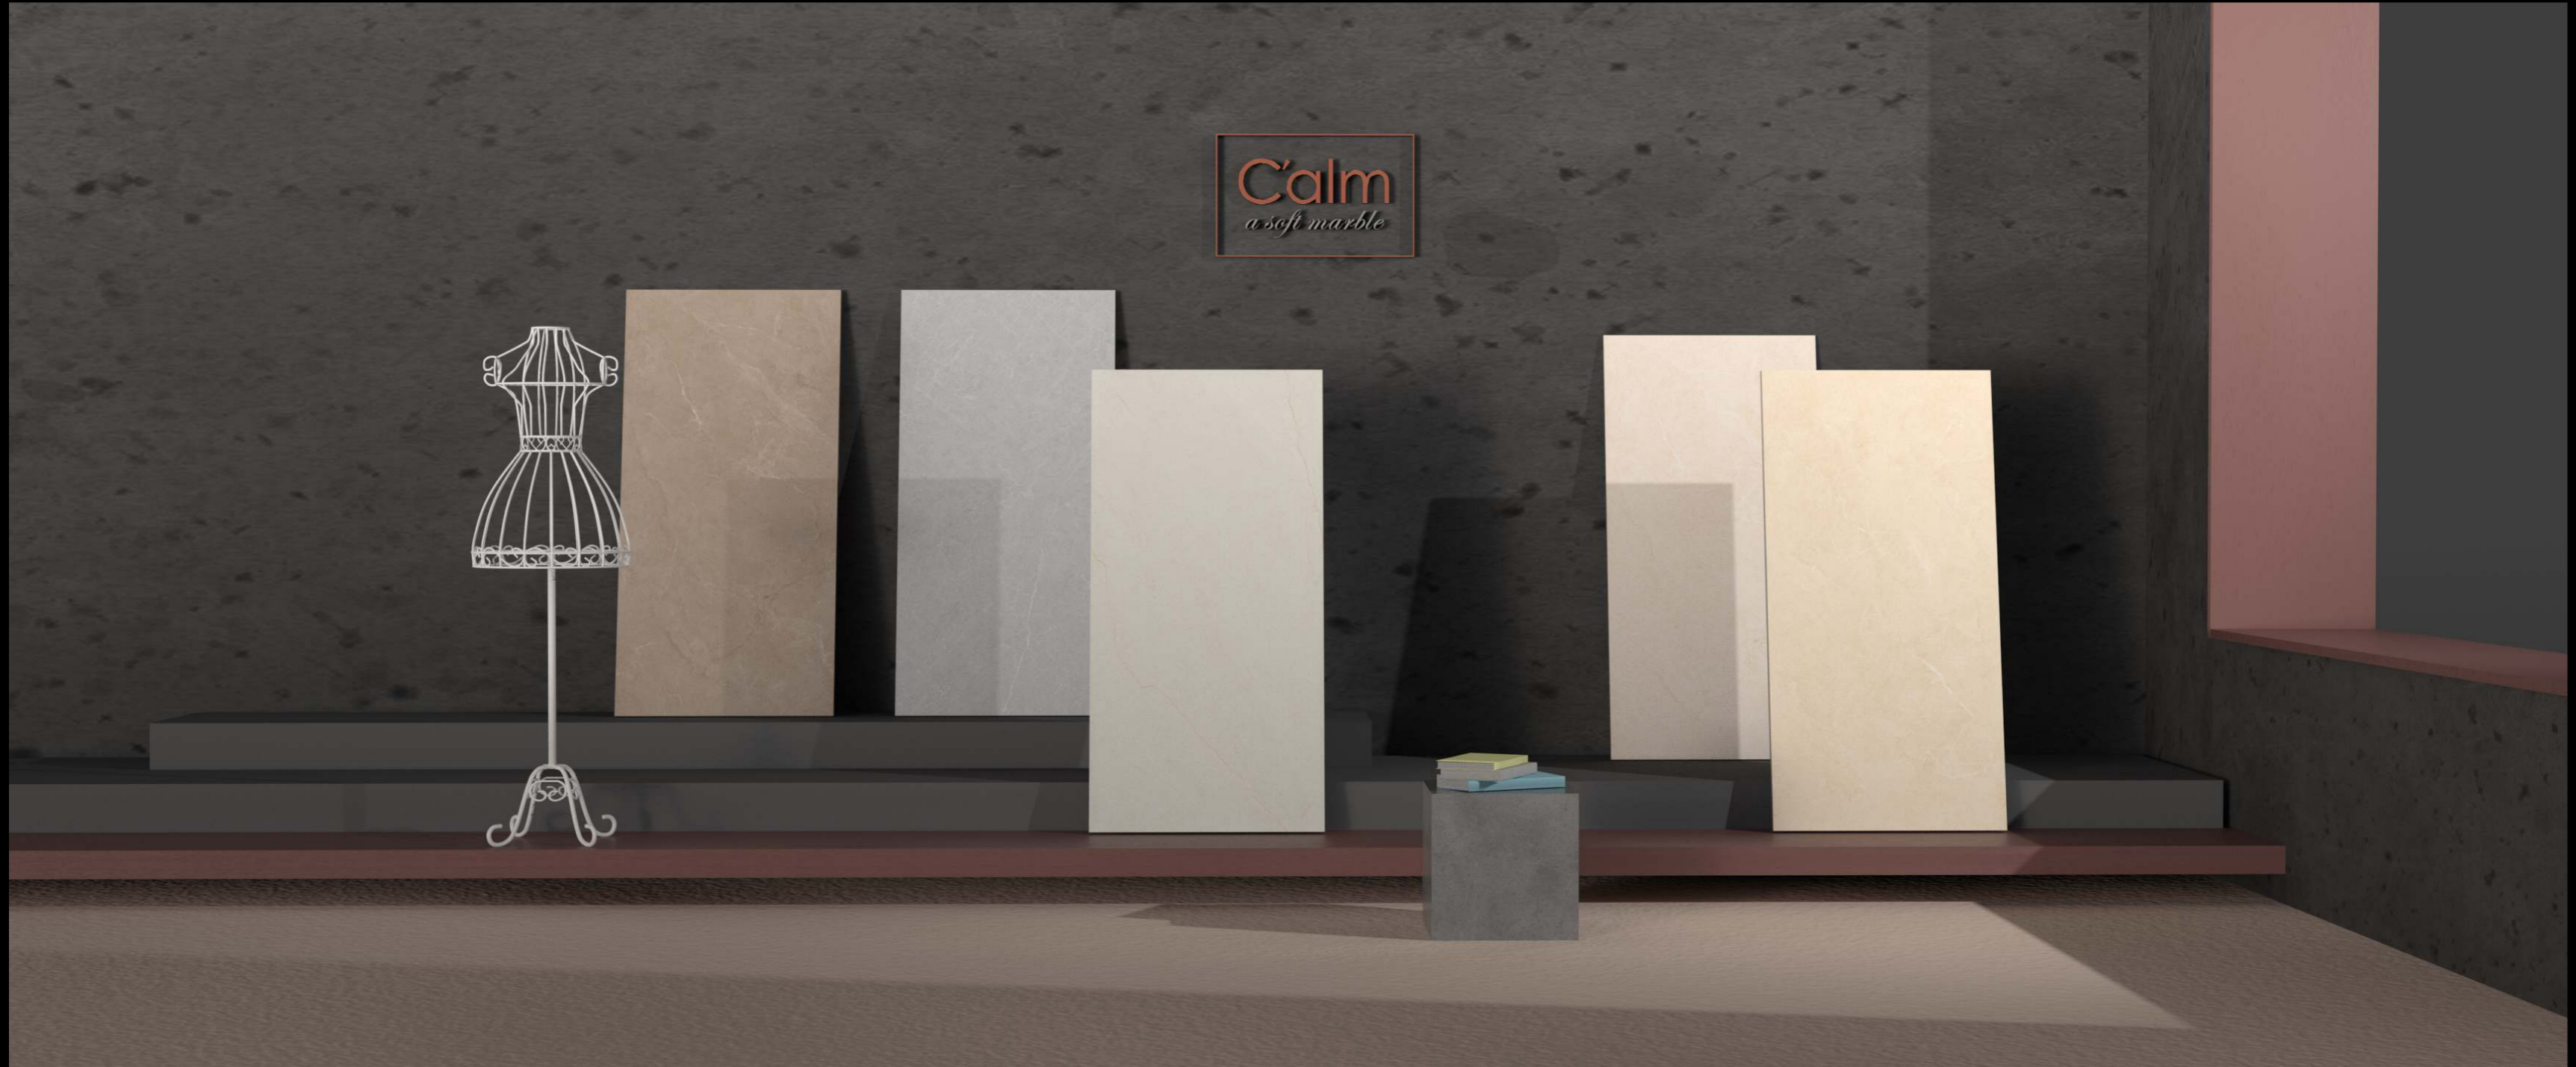

Calm
a soft marble

ADVANTAGES

- 100% NATURAL & RECYCLABLE
- HYGIENIC SURFACE
- RESISTANT TO ICE & FROST
- ABRASION RESISTANT
- SCRATCH & IMPACT RESISTANT
- DIMENSIONAL STABILITY
- UNALTERABLE TO UV RAYS
- RESISTANT TO STAINS
- EASY TO CLEAN
- COLOR STABILITY
- TAILORED DESIGN
- WATER RESISTANT