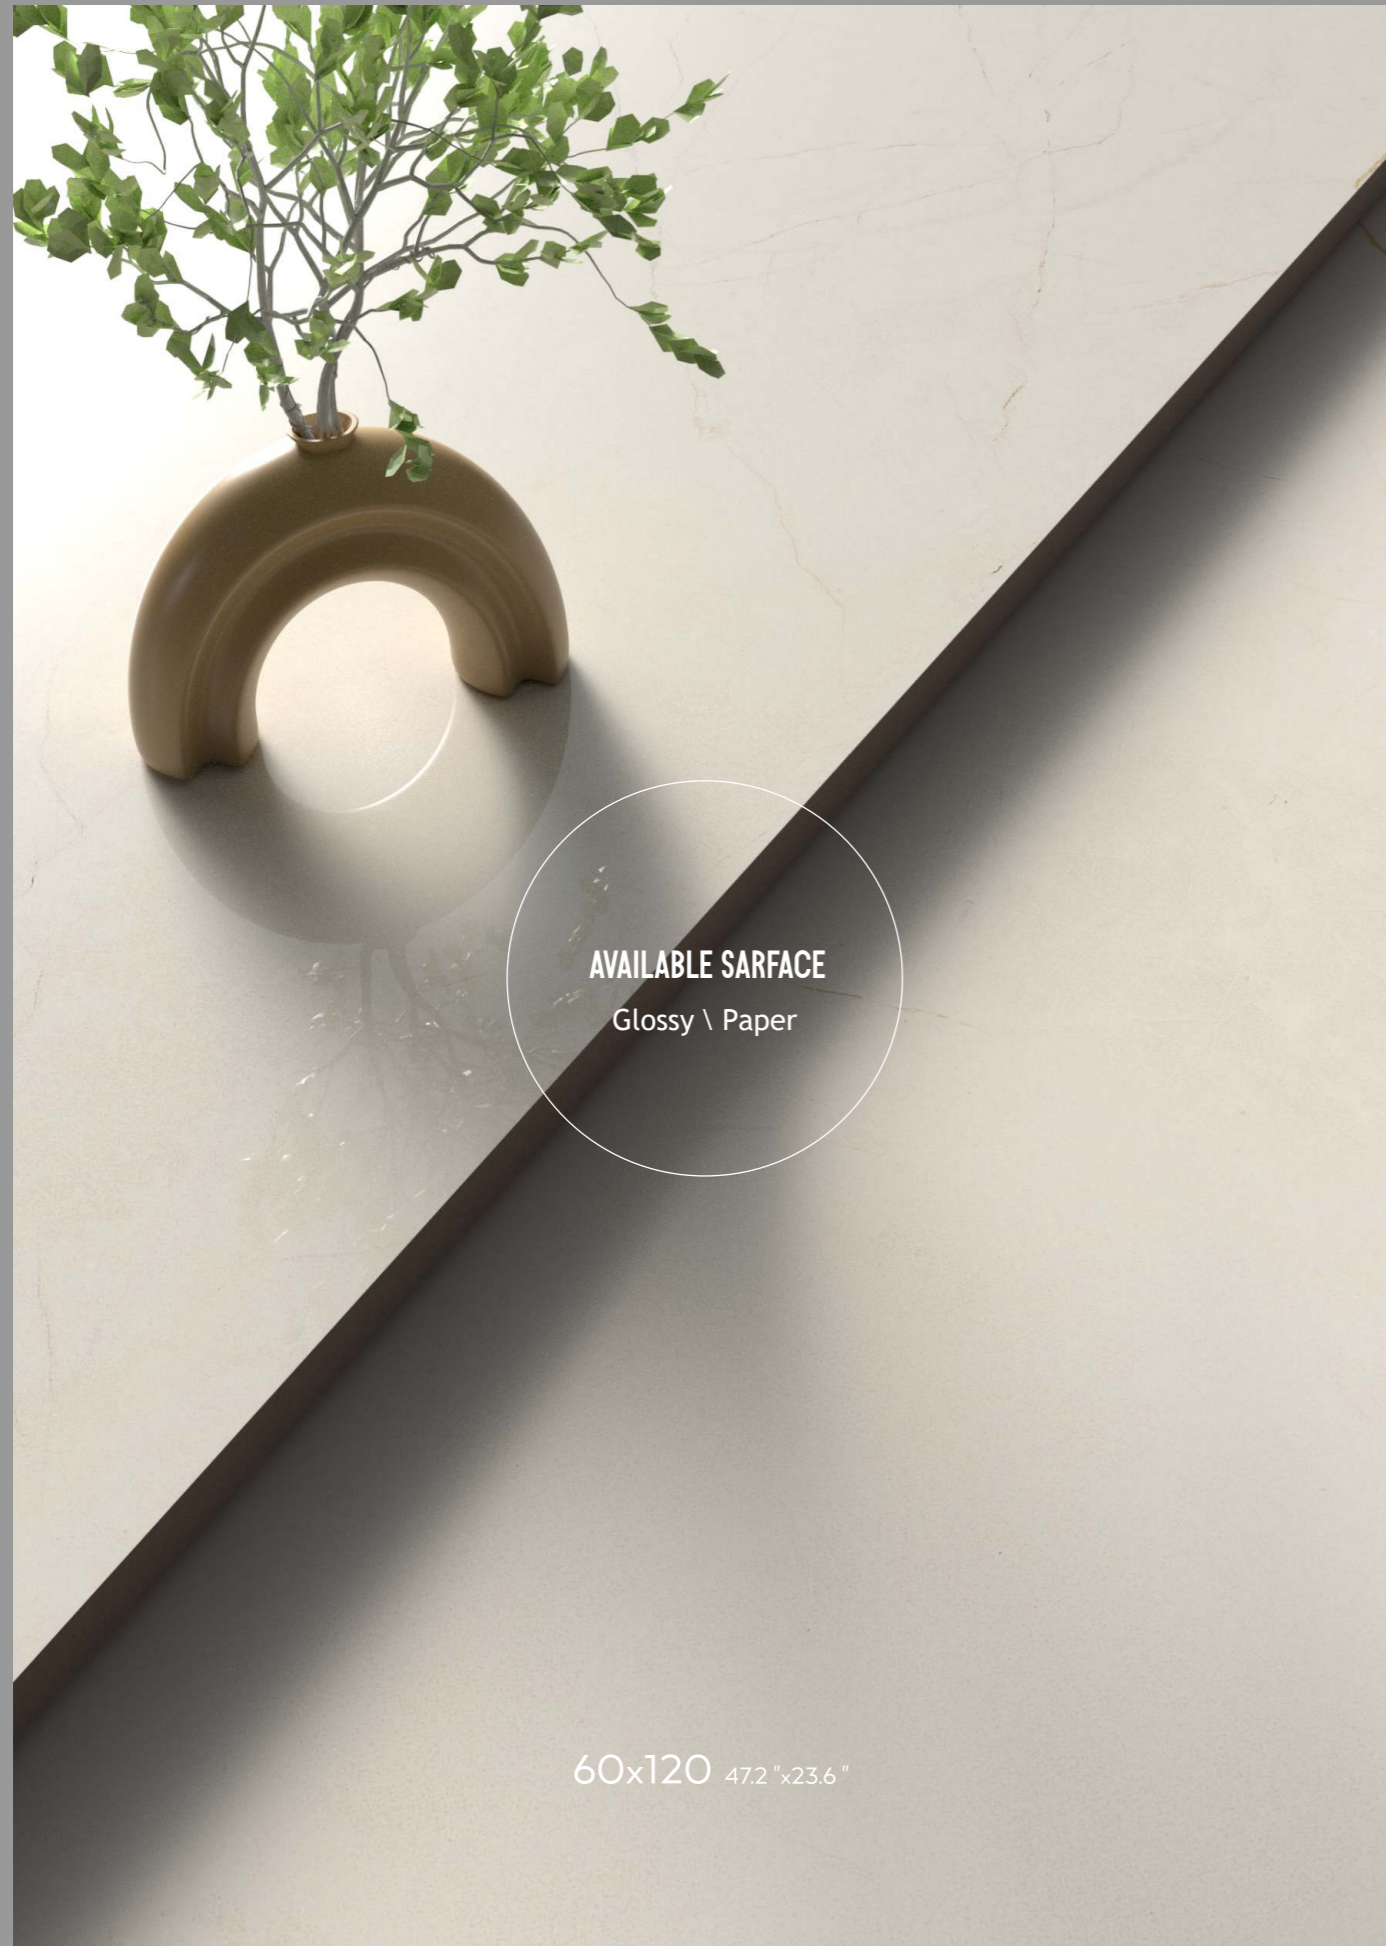

3 COLOUR
2 SURFACE

BILITY BEIGE

BILITY CINNAMON

BILITY LATTE

The endless tiles design creates a seamless visual experience where patterns flow effortlessly from one tile to the next, giving the illusion of an infinite surface. Perfect for both walls and floors, this style adds a modern, cohesive aesthetic to any space, whether it's a minimalist bathroom, a sleek kitchen, or a grand hallway. The continuous geometry not only enhances the sense of space but also brings rhythm and harmony to the environment. Endless tiles are available in a variety of textures, colors, and materials, offering both functionality and striking visual appeal. Ideal for those who seek elegance without interruption, this design is where sophistication meets simplicity.

EPSO
DOVE

AVAILABLE SURFACE
Glossy \ Paper

60x120 47.2"x23.6"

**EPSO
TWILIGHT**

AVAILABLE SURFACE
Glossy \ Paper

60x120 47.2"x23.6"

C'alm
a soft marble

**EPSO
GOLD**