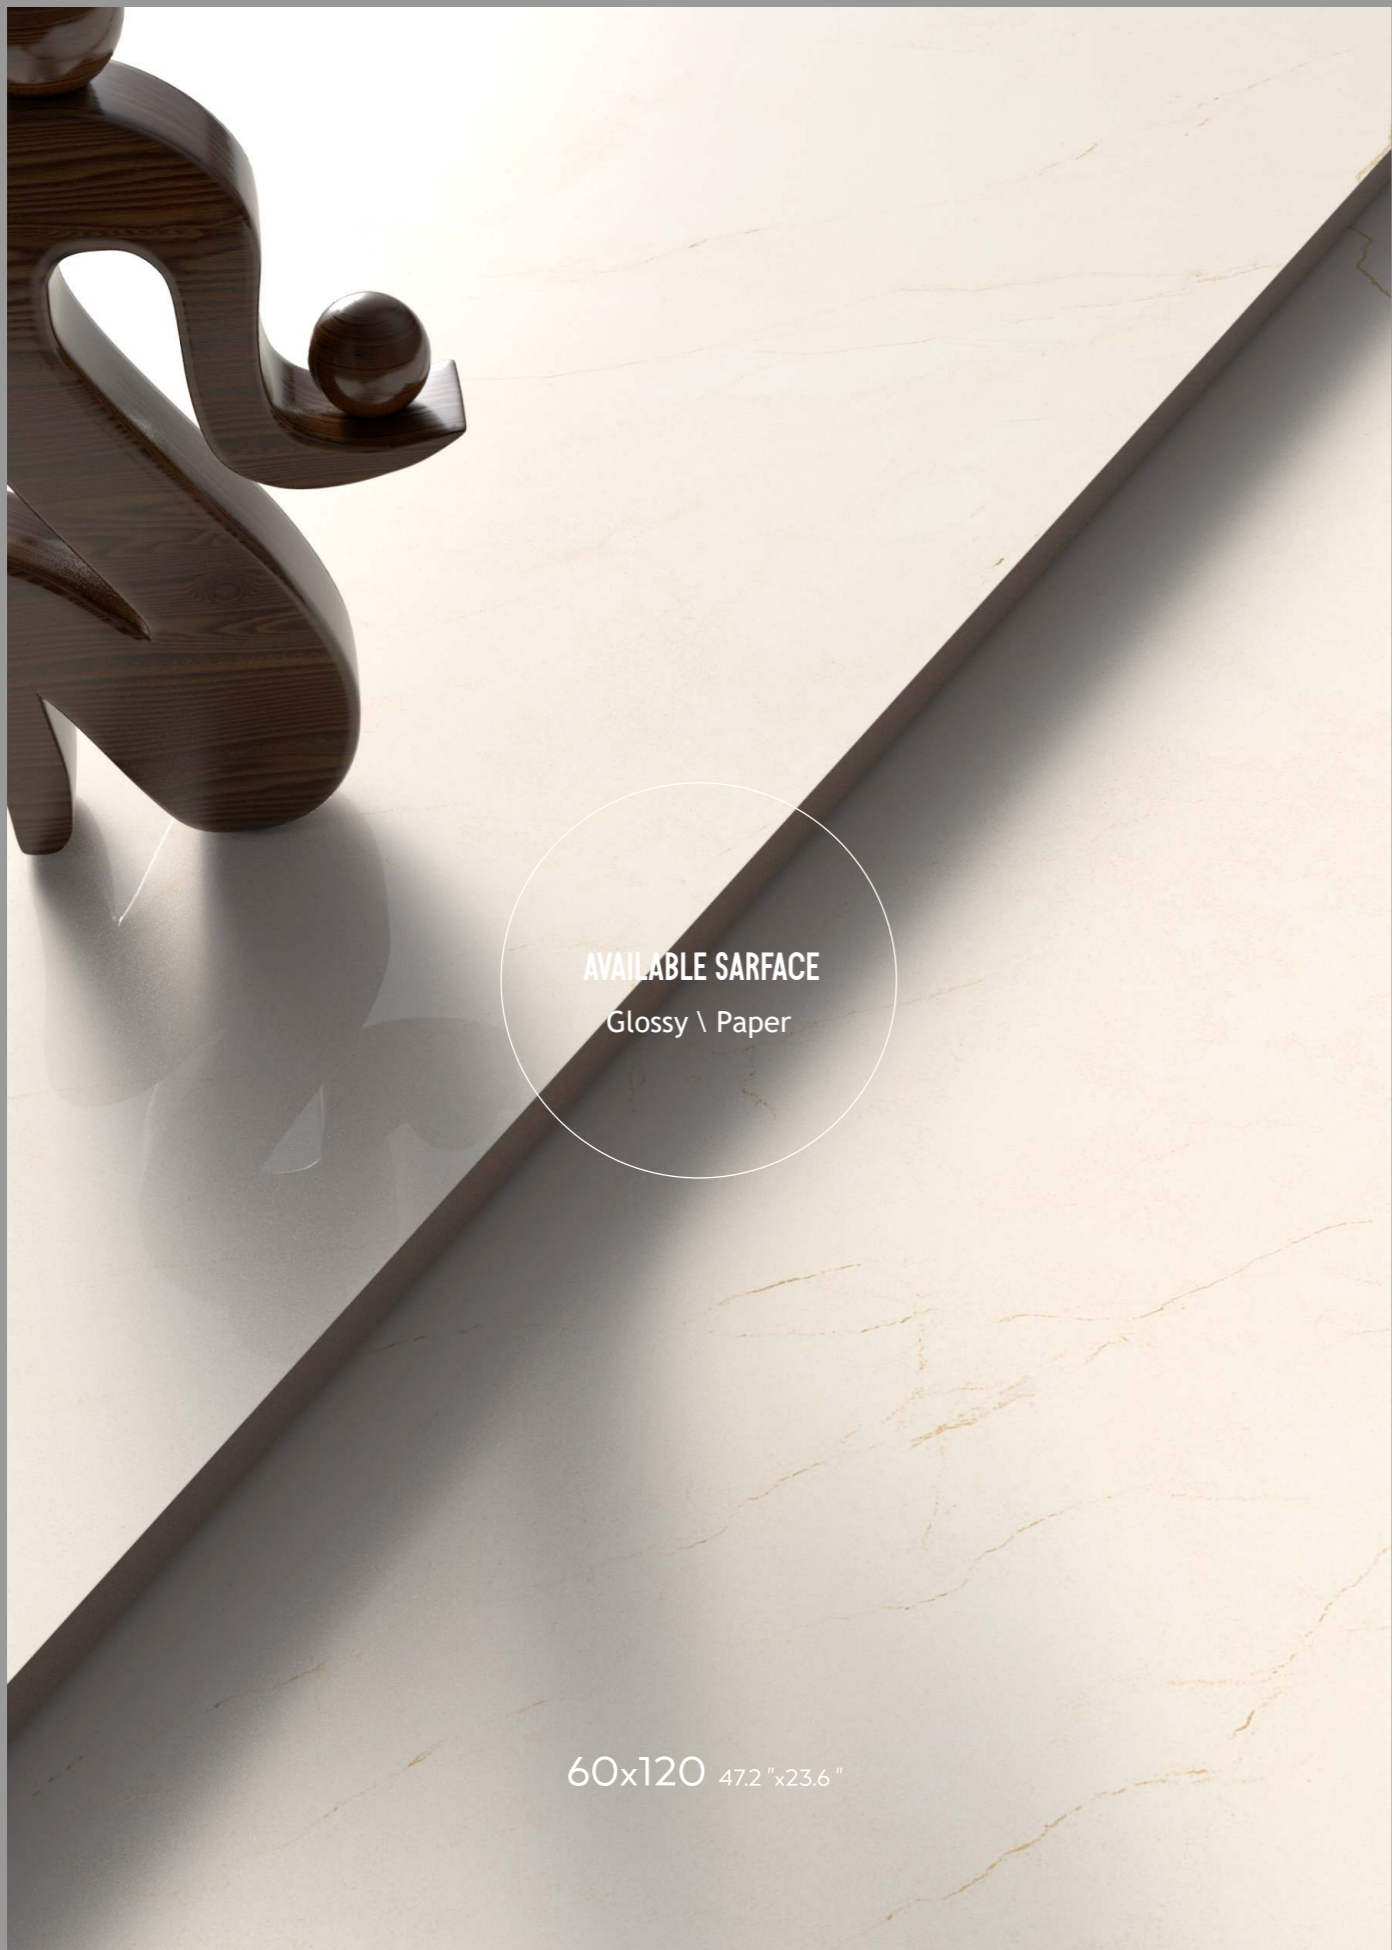

EPSO
DOVE

AVAILABLE SURFACE
Glossy \ Paper

60x120 47.2"x23.6"

**EPSO
TWILIGHT**

AVAILABLE SURFACE
Glossy \ Paper

60x120 47.2"x23.6"

C'alm
a soft marble

**EPSO
GOLD**