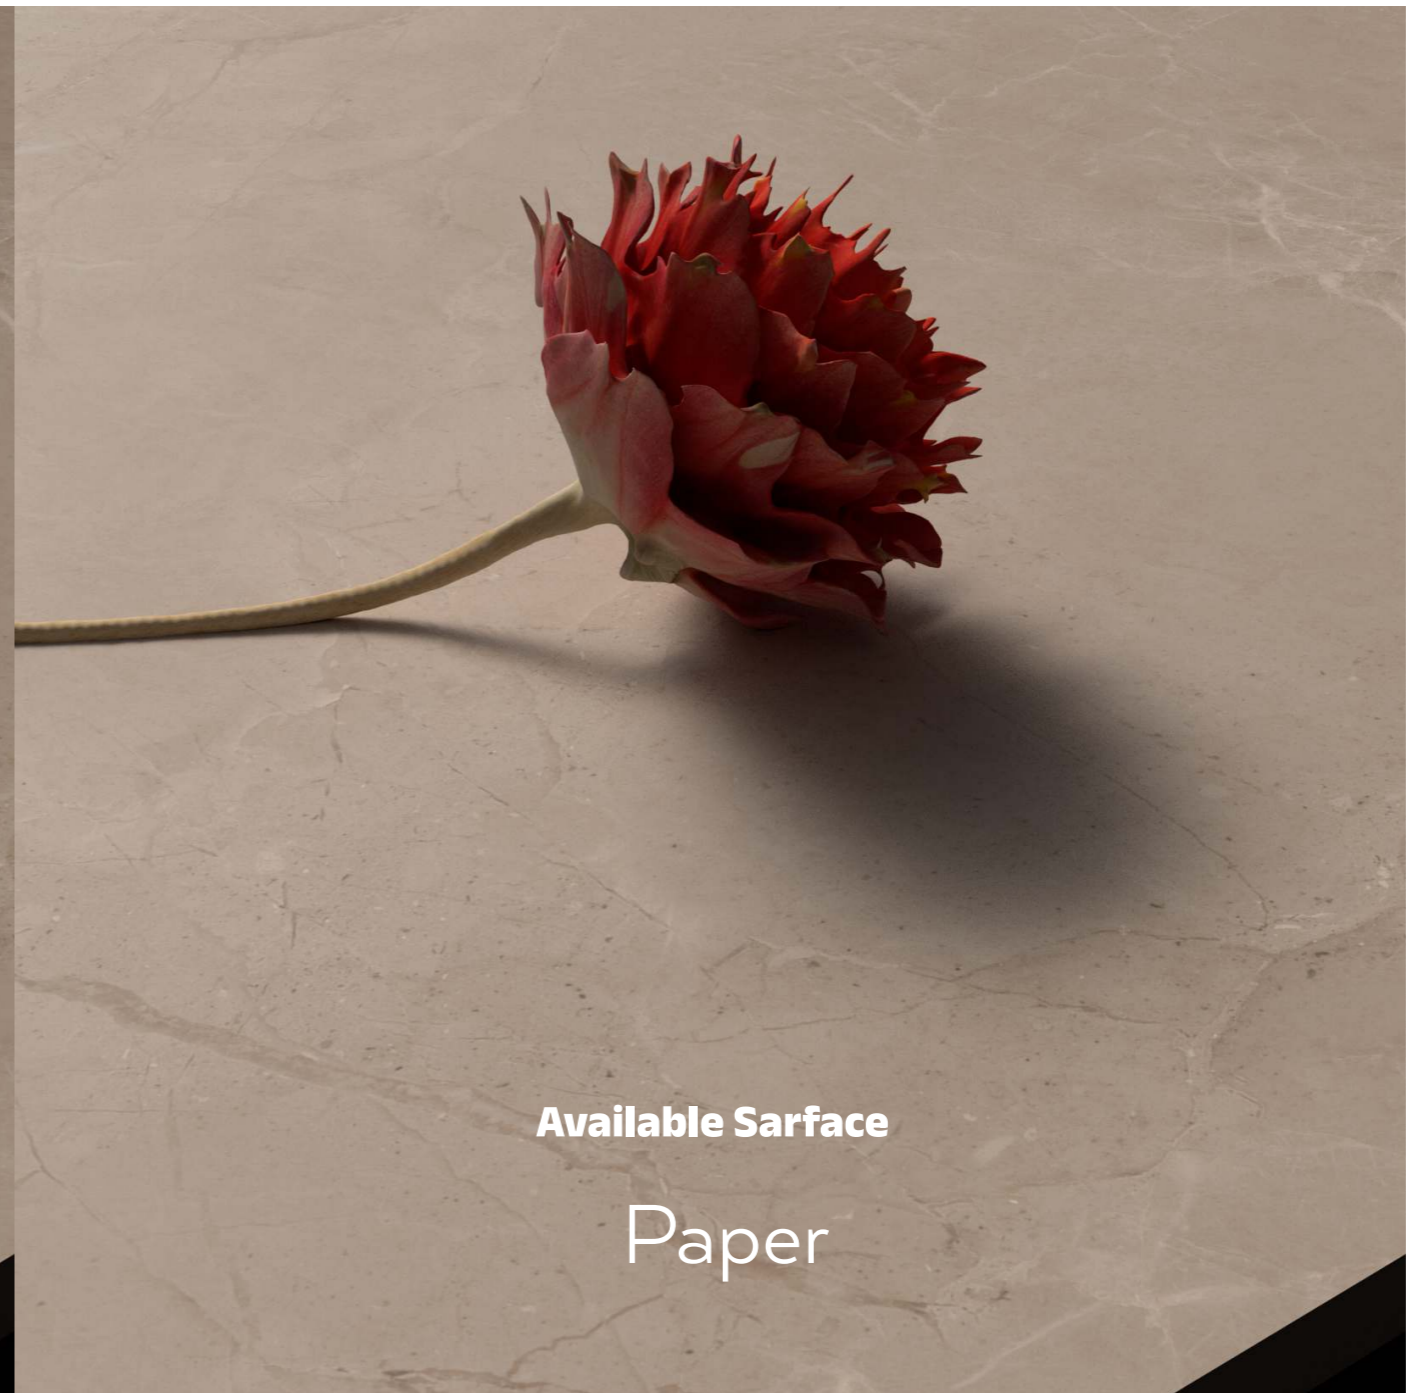

architects choice tow surface