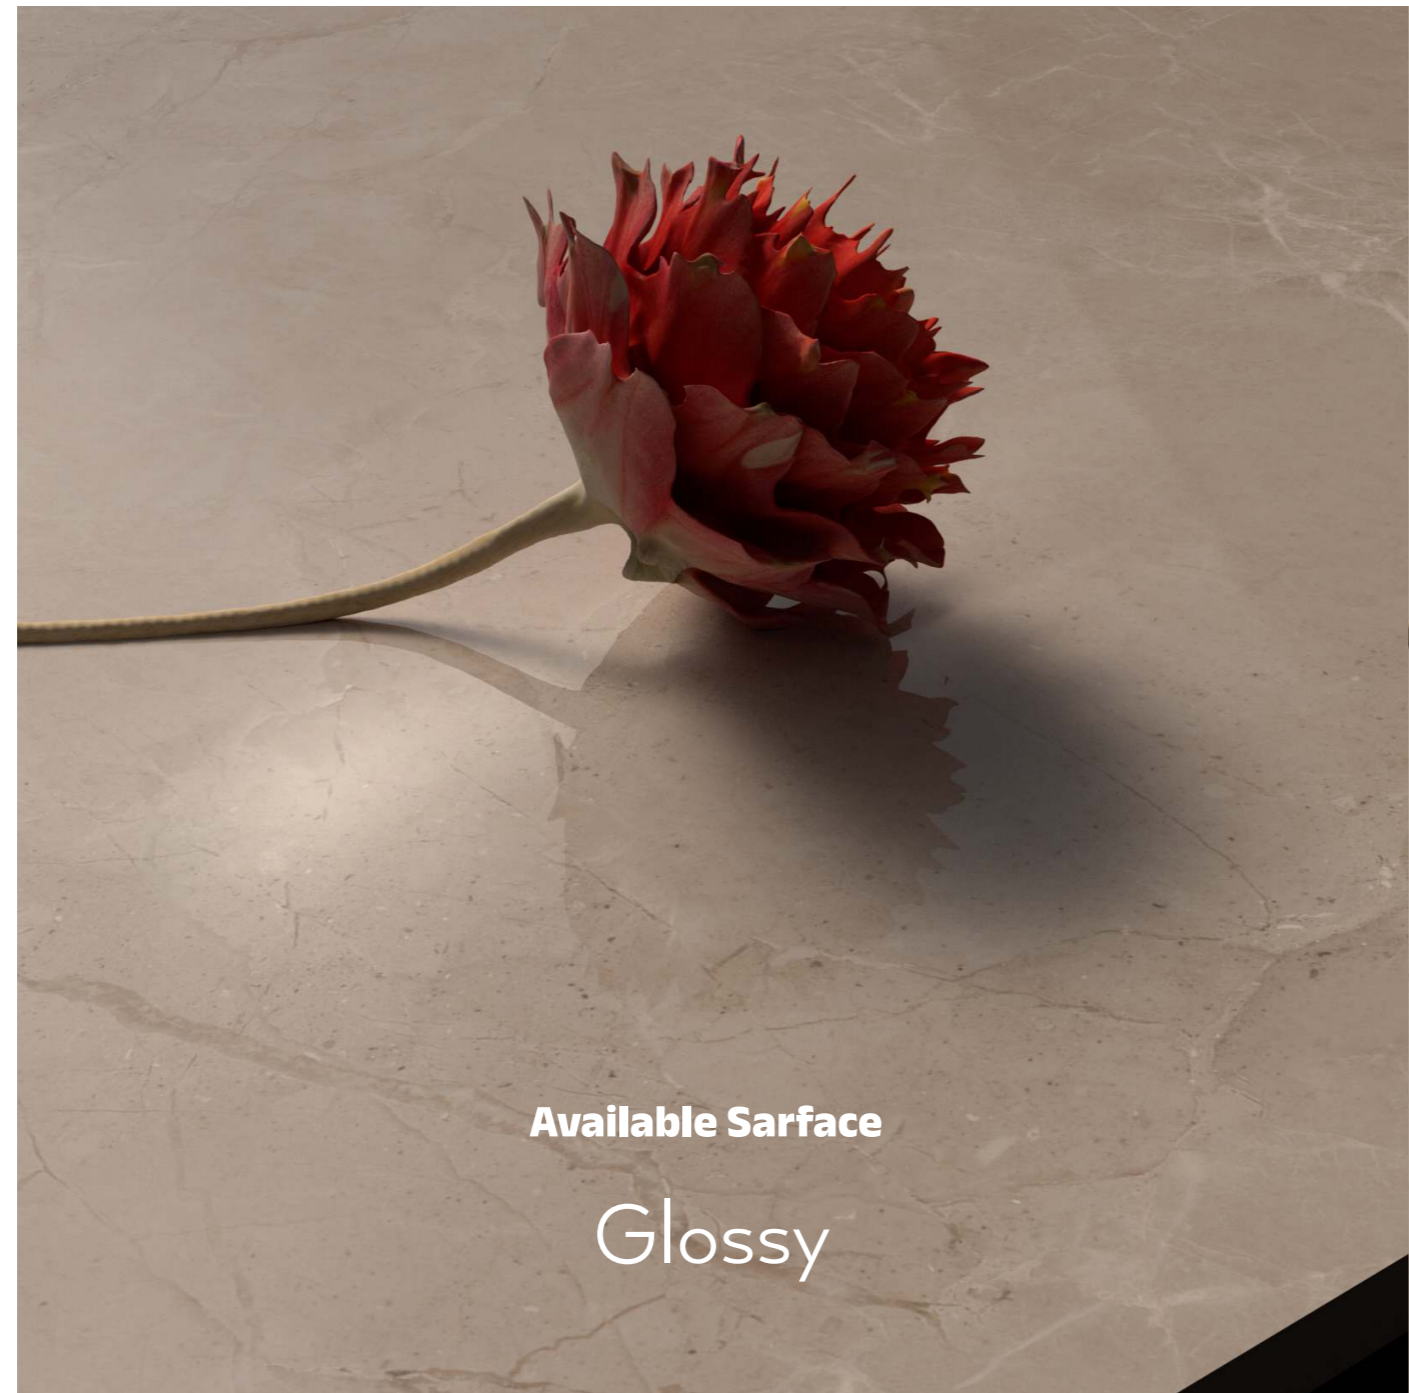

architects choice tow surface