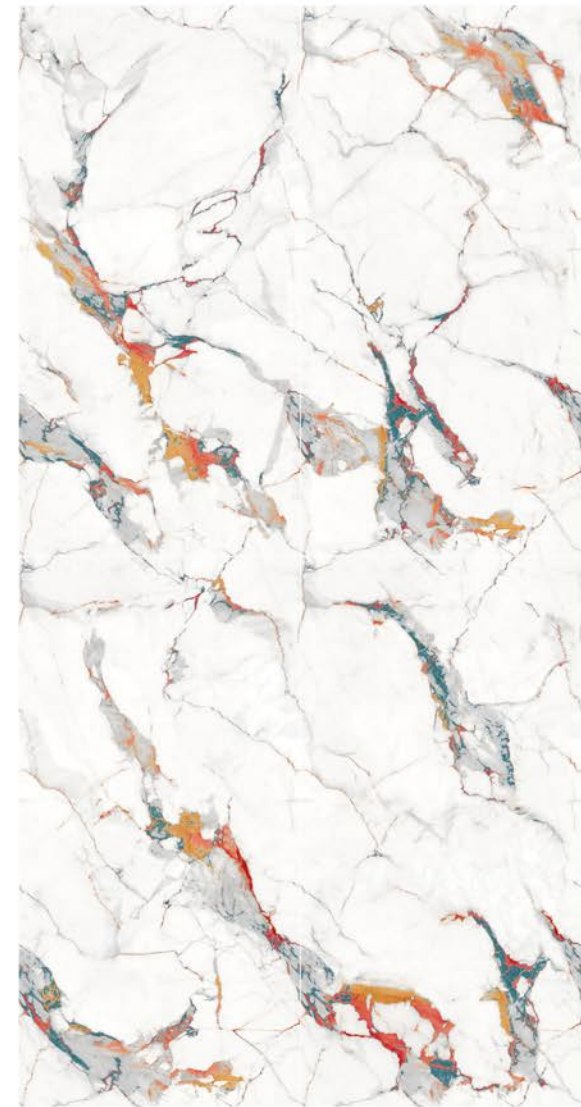

RIPPLE CREMA

CARVIN FINISH

RIPPLE CREMA

Endless<sup>series</sup>

600x1200mm  
Glazed Vitrified tiles

RIPPLE GREY

CARVIN FINISH

RIPPLE GREY

Endless<sup>series</sup>

600x1200mm  
Glazed Vitrified tiles

SWICH DELIGHT MULTY

CARVIN FINISH

SWICH DELIGHT MULTY

- High durable
- Acid resistance
- Stain resistance
- Easy to clean
- Dimensional stability
- Slip resistance
- Eco friendly
- Maintenance free