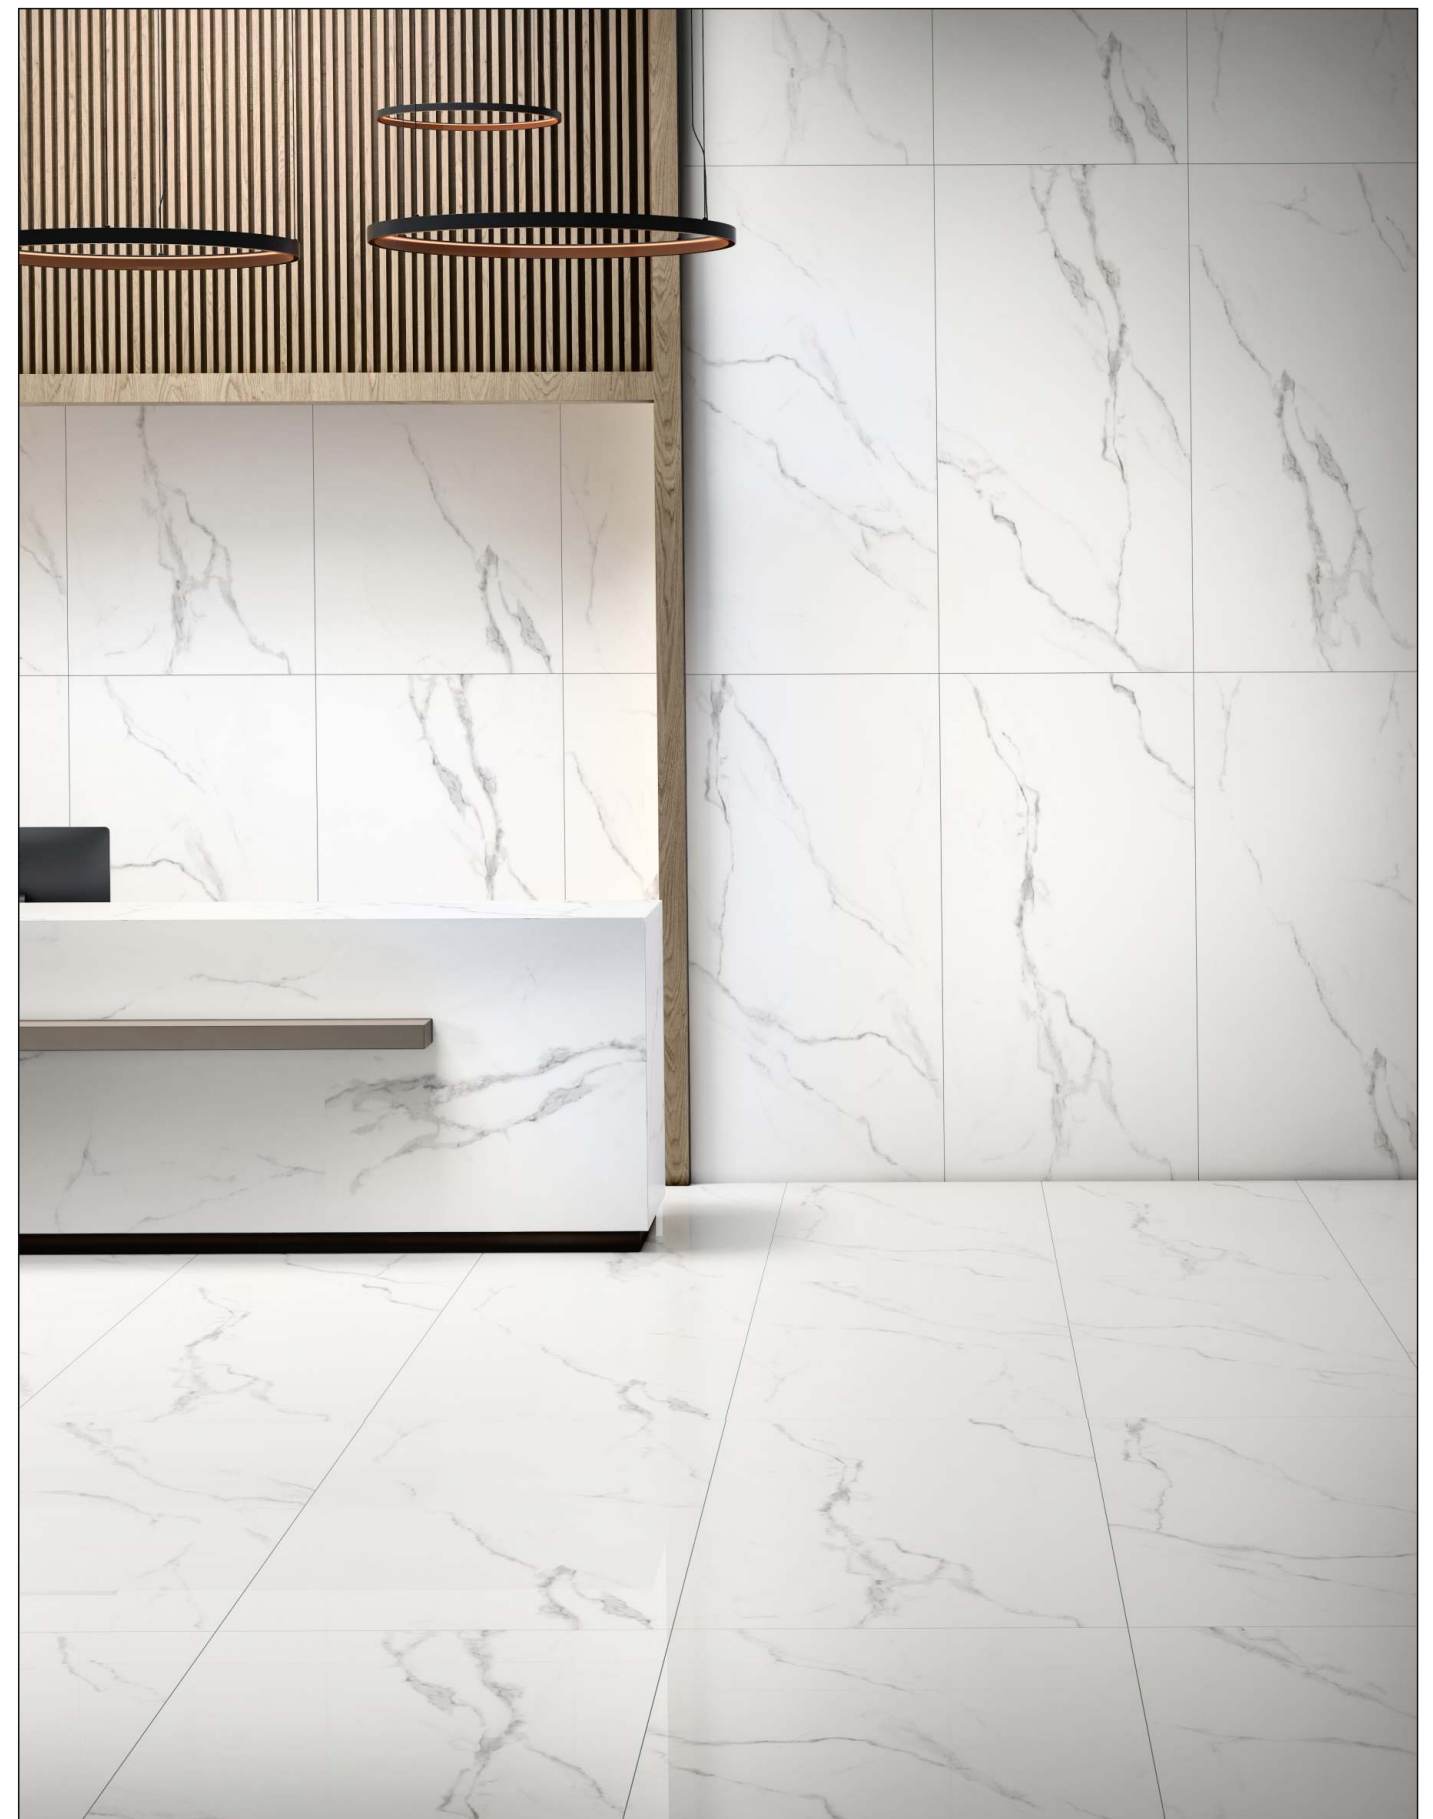

White marble is a timeless and elegant material that has been used in design for centuries. Its unique characteristics, such as the soft white background interspersed with veins of gray or other colors, make it a popular choice for adding a touch of luxury and sophistication to any space.

This natural stone is versatile and can be used in various applications, from grand marble floors in hotel lobbies to delicate marble countertops in modern kitchens. Its durability and resistance to heat make it ideal for high-traffic areas and surfaces that may encounter hot items.

60X120CM

Elite
Statuario

Clásico
always brightness