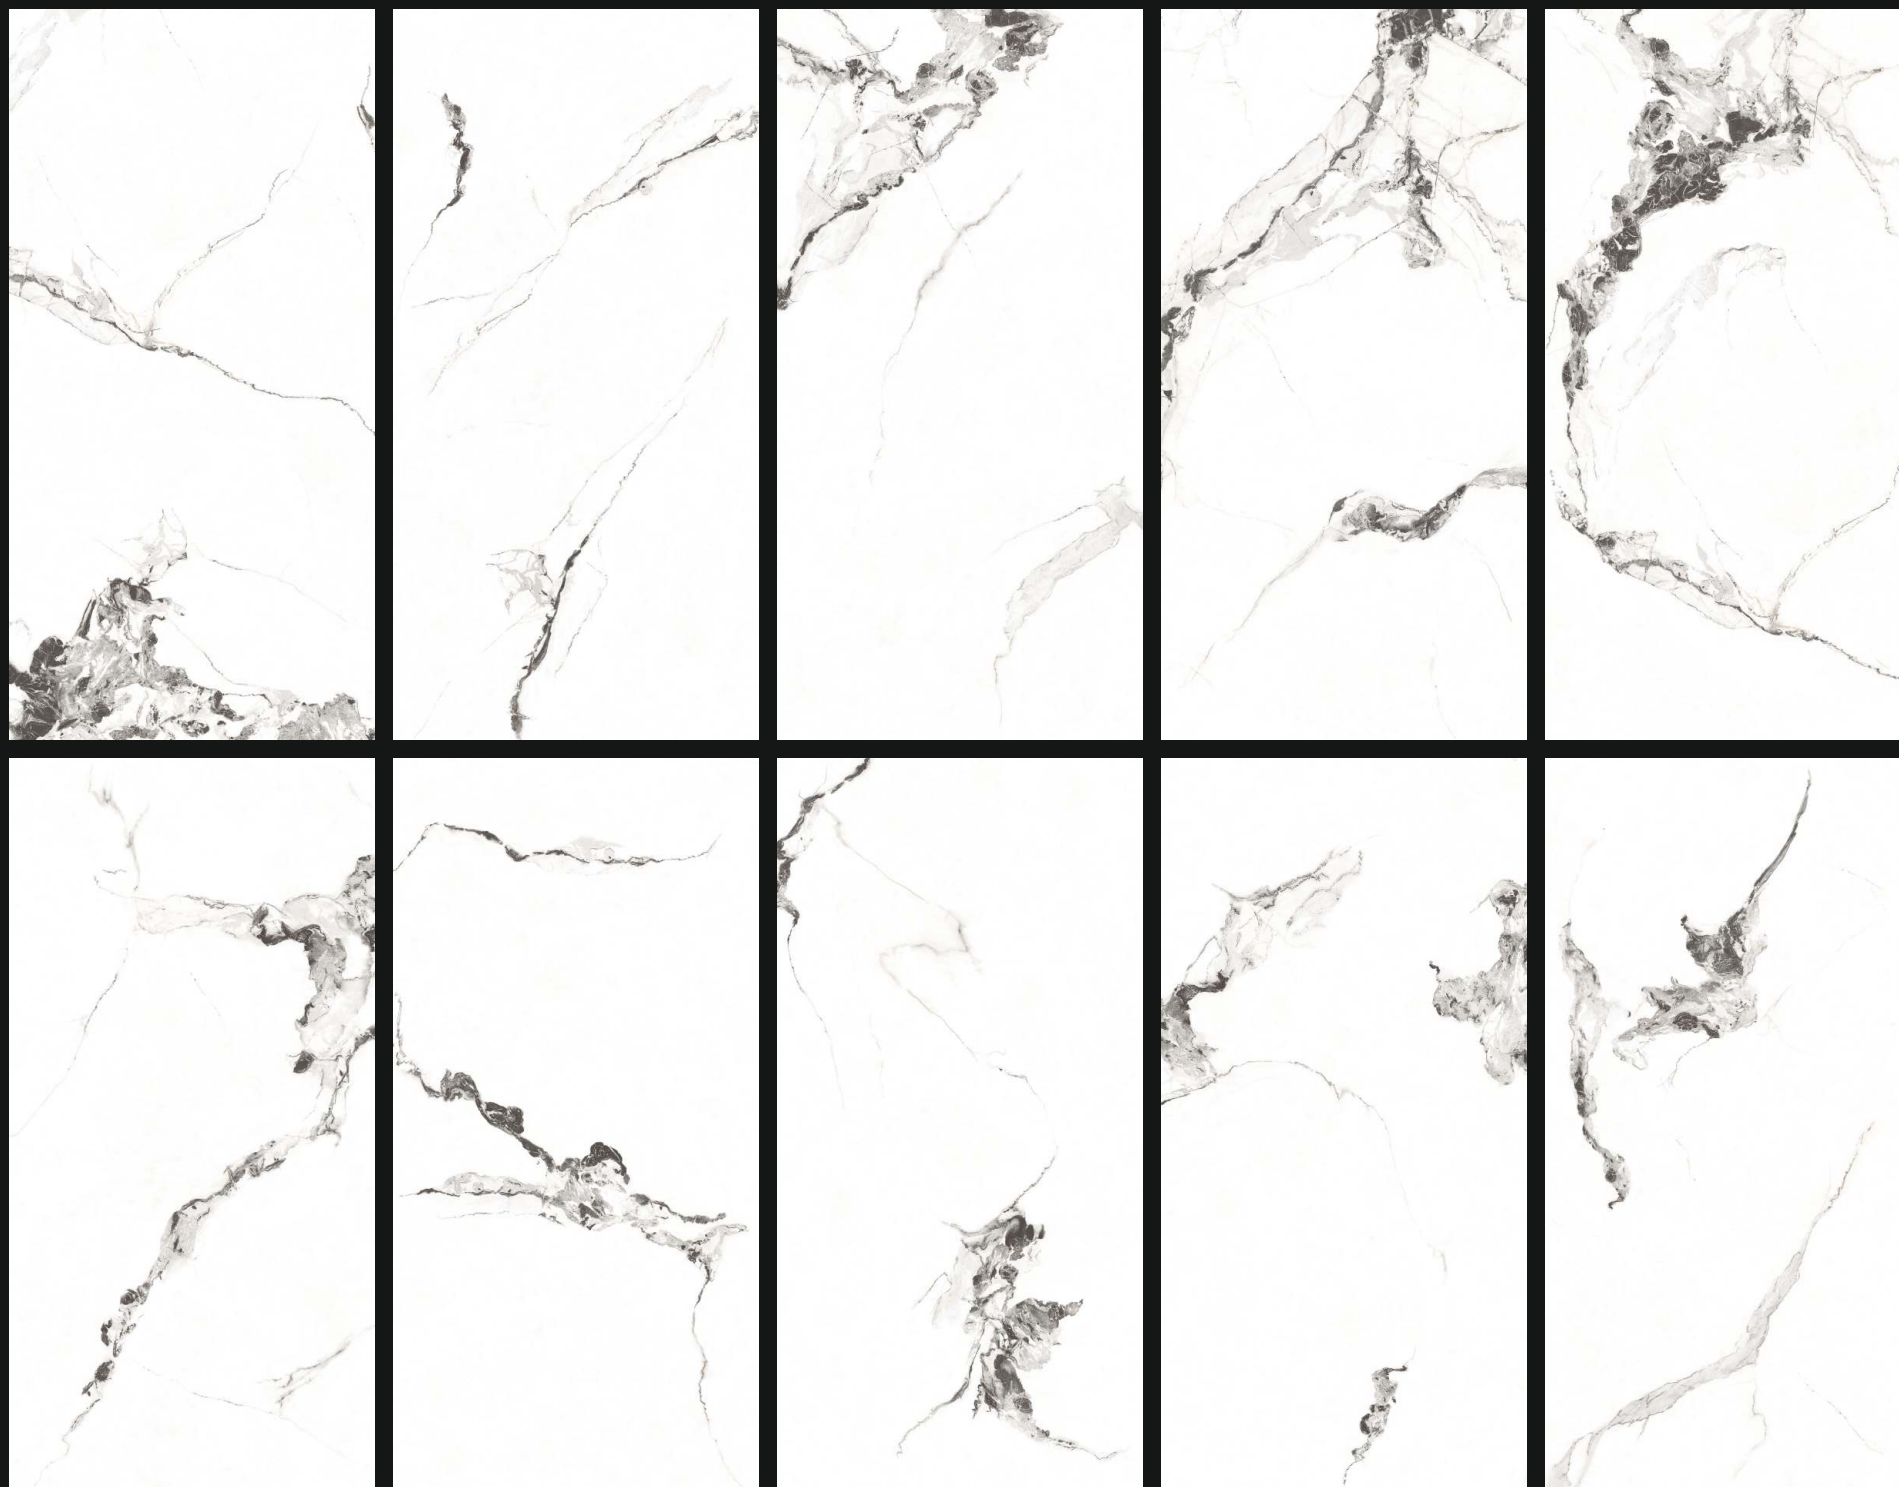

Diamond
Carrara

Clásico
always brightness