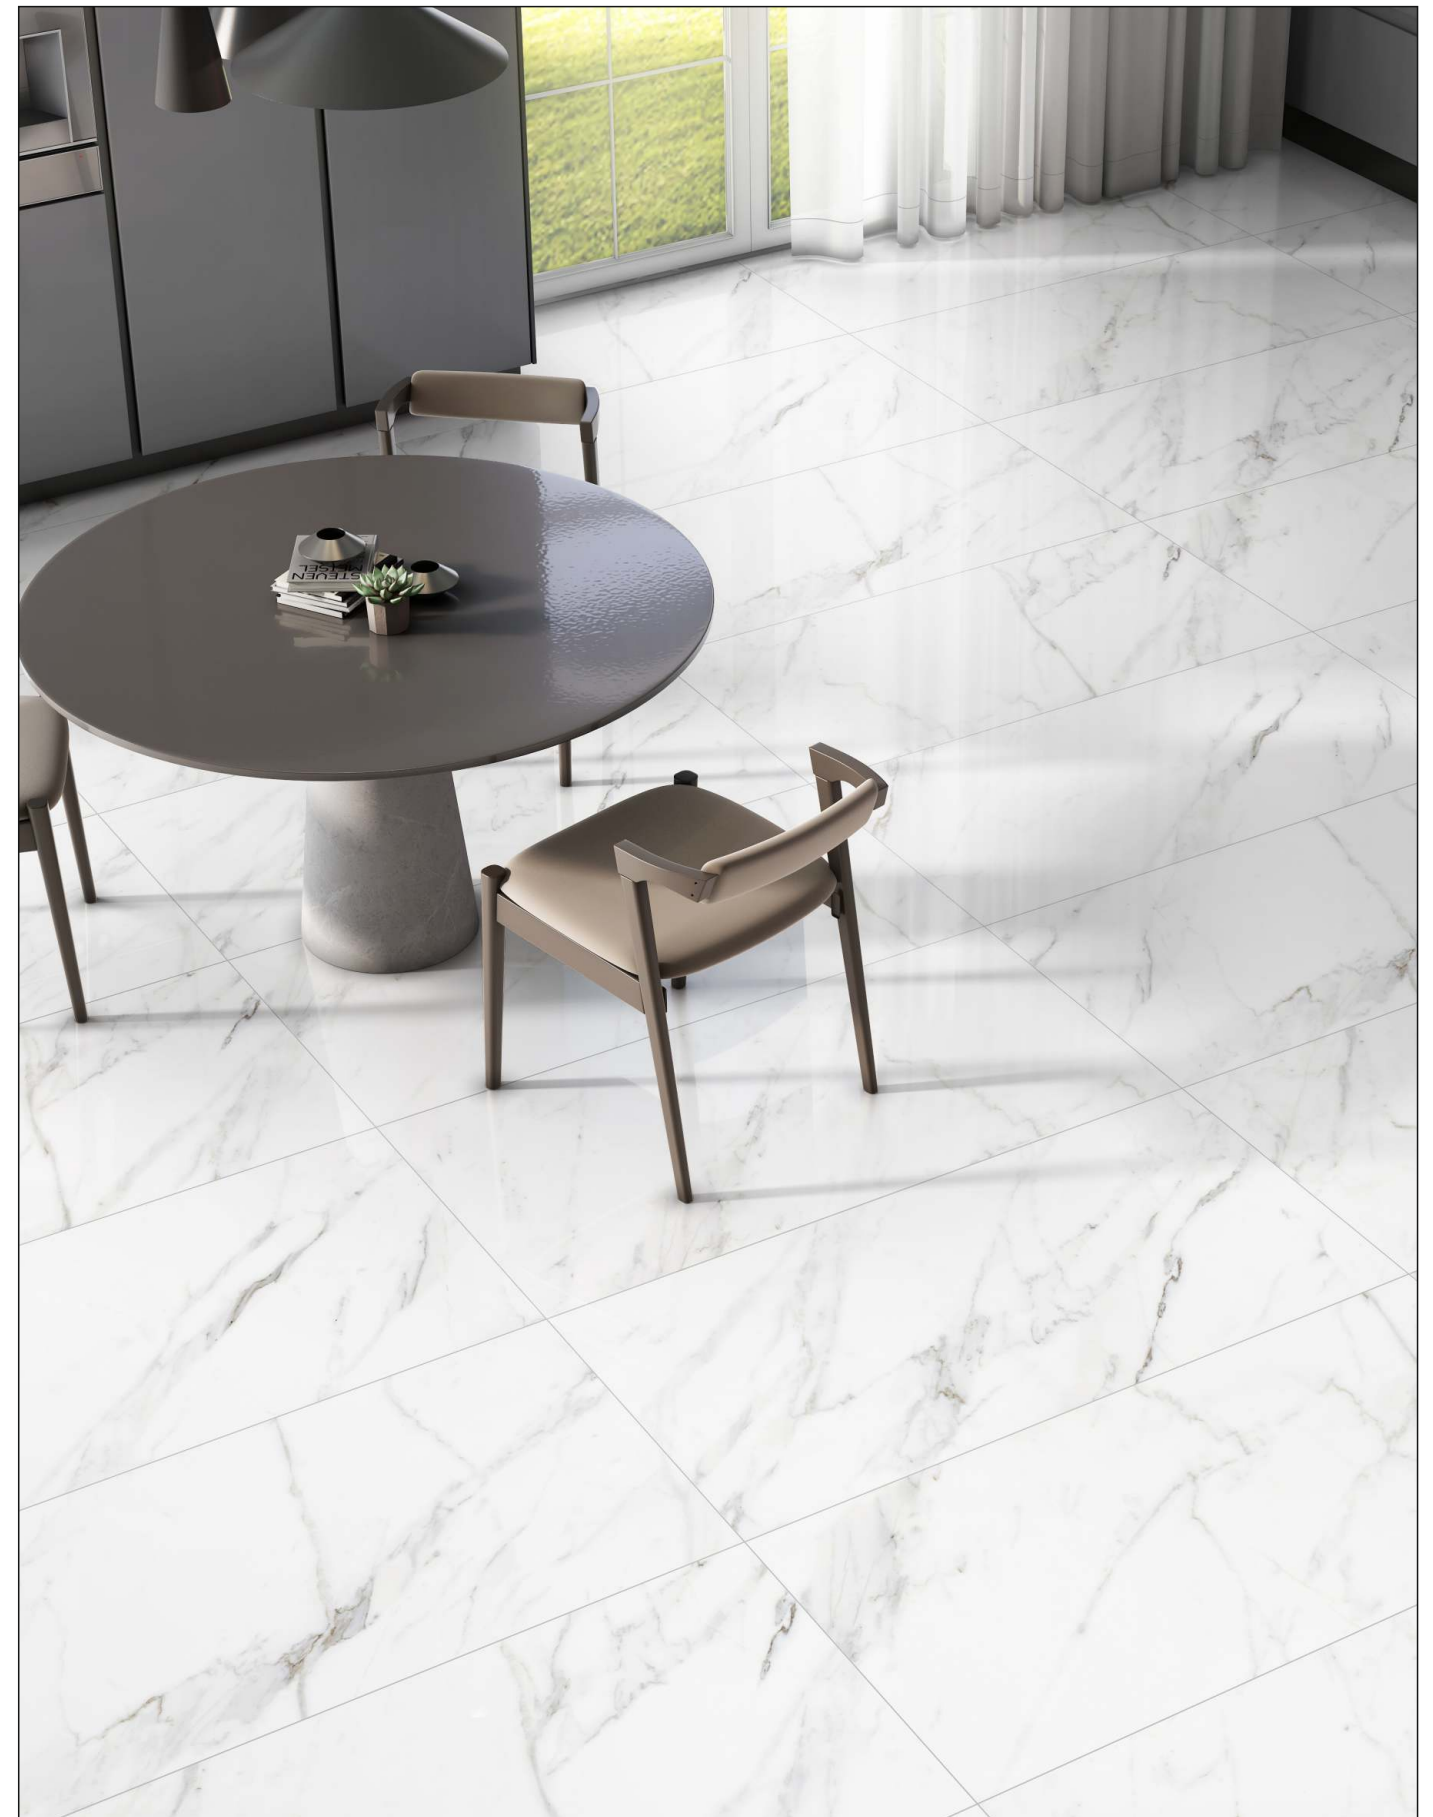

White marble is a timeless and elegant material that has been used in design for centuries. Its unique characteristics, such as the soft white background interspersed with veins of gray or other colors, make it a popular choice for adding a touch of luxury and sophistication to any space.

This natural stone is versatile and can be used in various applications, from stone marble floors in hotel lobbies to delicate marble countertops in modern kitchens. Its durability and resistance to heat make it ideal for high-traffic areas and surfaces that may encounter hot items.

60X120CM

Circa
Statuario

Clásico
always brightness