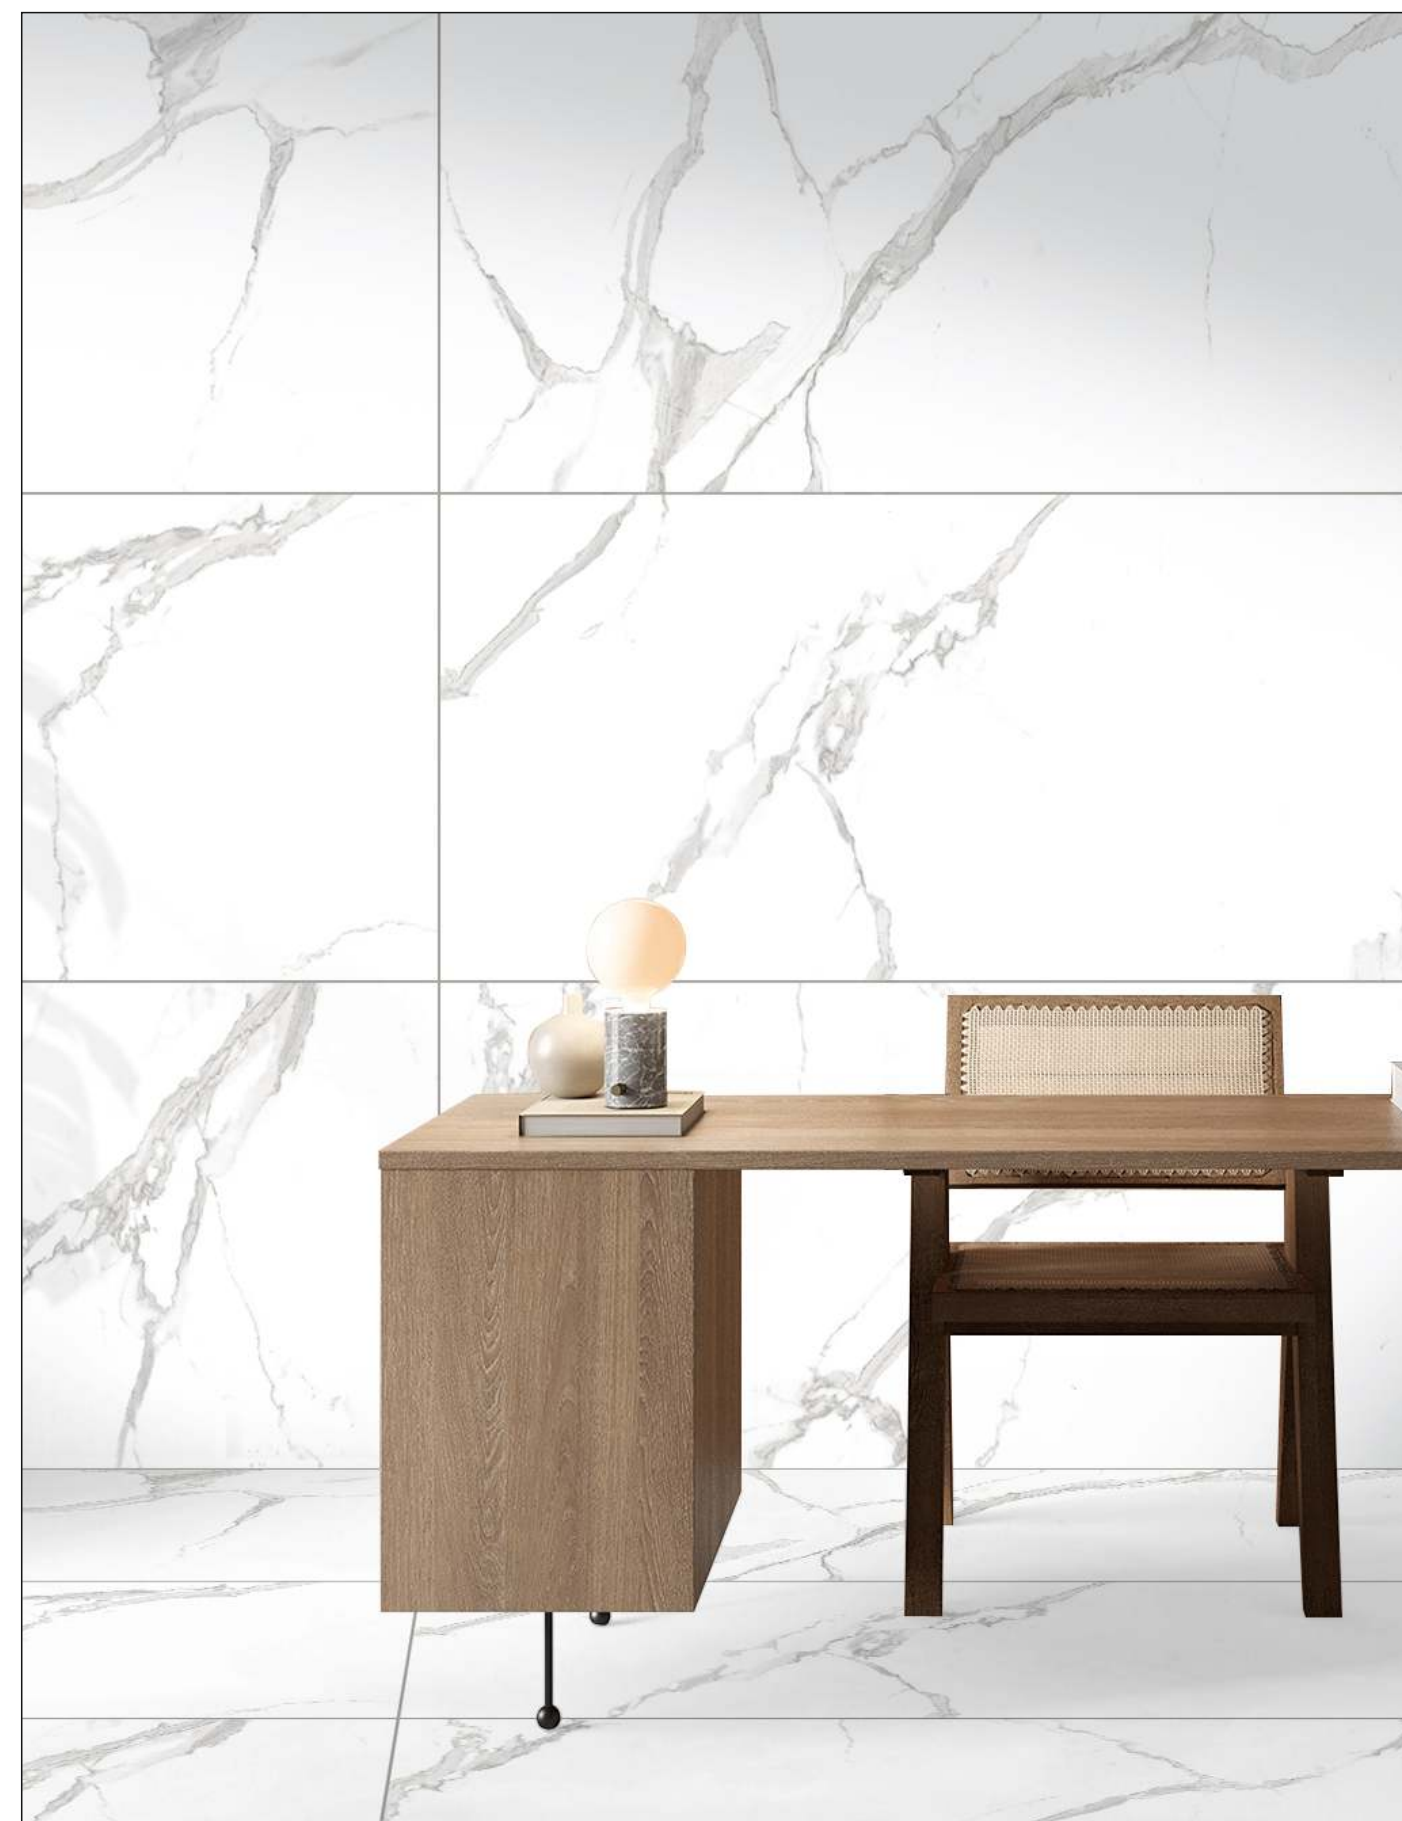

**60X120CM**

Hemel  
Statuario

**Clásico**  
always brightness

White marble is a timeless and elegant material that has been used in design for centuries. Its unique characteristics, such as the soft white background interspersed with veins of gray or other colors, make it a popular choice for adding a touch of luxury and sophistication to any space.

60X120CM

Holly  
White

Clásico  
always brightness

White marble is a timeless and elegant material that has been used in design for centuries. Its unique characteristics, such as the soft white background interspersed with veins of gray or other colors, make it a popular choice for adding a touch of luxury and sophistication to any space.