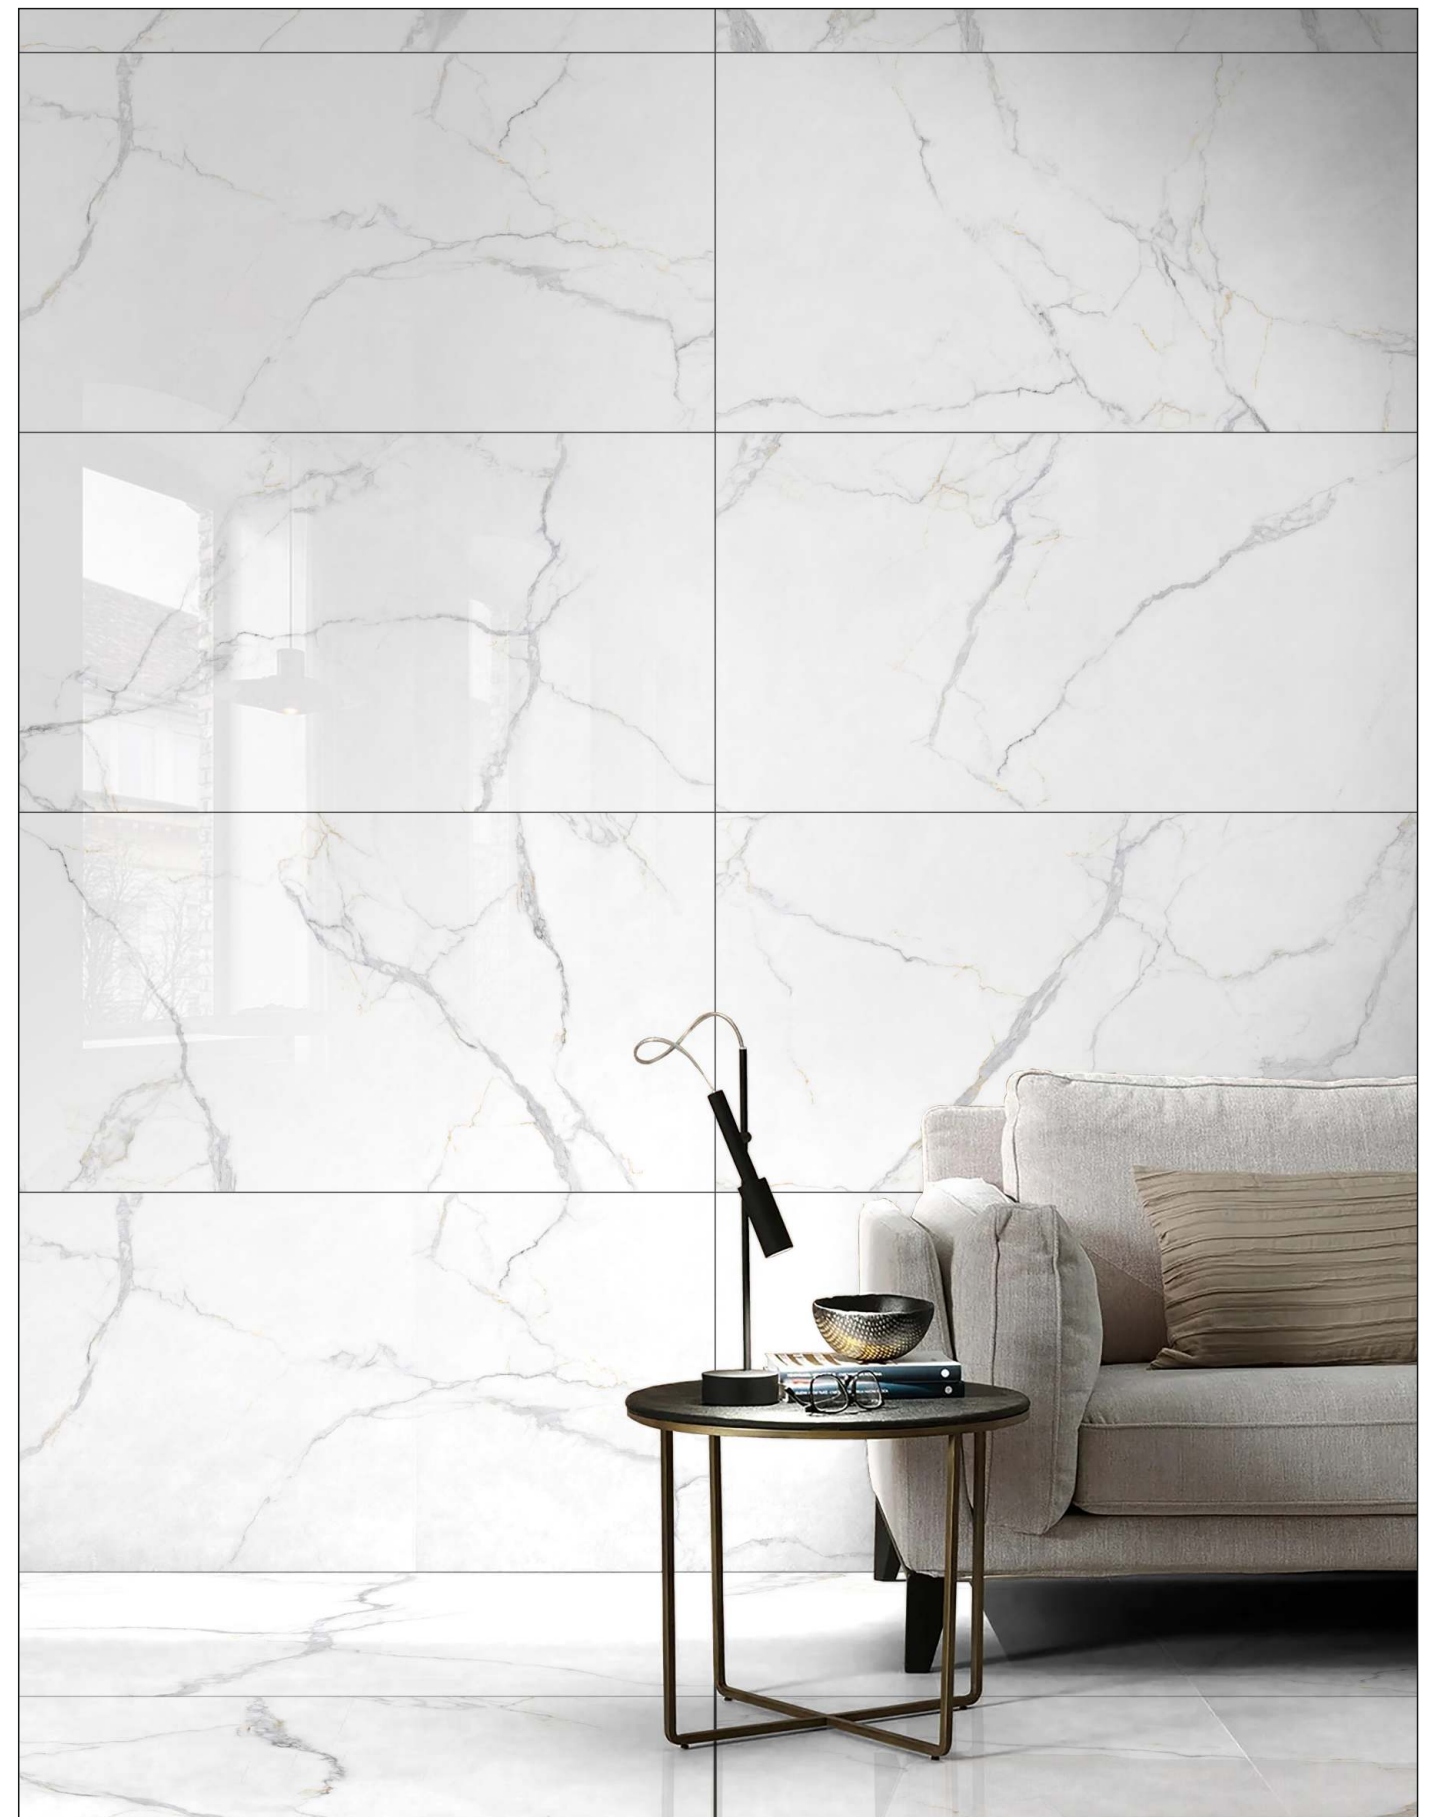

60X120CM

Ginger  
Calacatta

Clásico  
always brightness

Ginger  
Calacatta

White marble is a timeless and elegant material that has been used in design for centuries. Its unique characteristics, such as the soft white background interspersed with veins of gray or other colors, make it a popular choice for adding a touch of luxury and sophistication to any space.

**60X120CM**

Hemel  
Statuario

**Clásico**  
always brightness

White marble is a timeless and elegant material that has been used in design for centuries. Its unique characteristics, such as the soft white background interspersed with veins of gray or other colors, make it a popular choice for adding a touch of luxury and sophistication to any space.