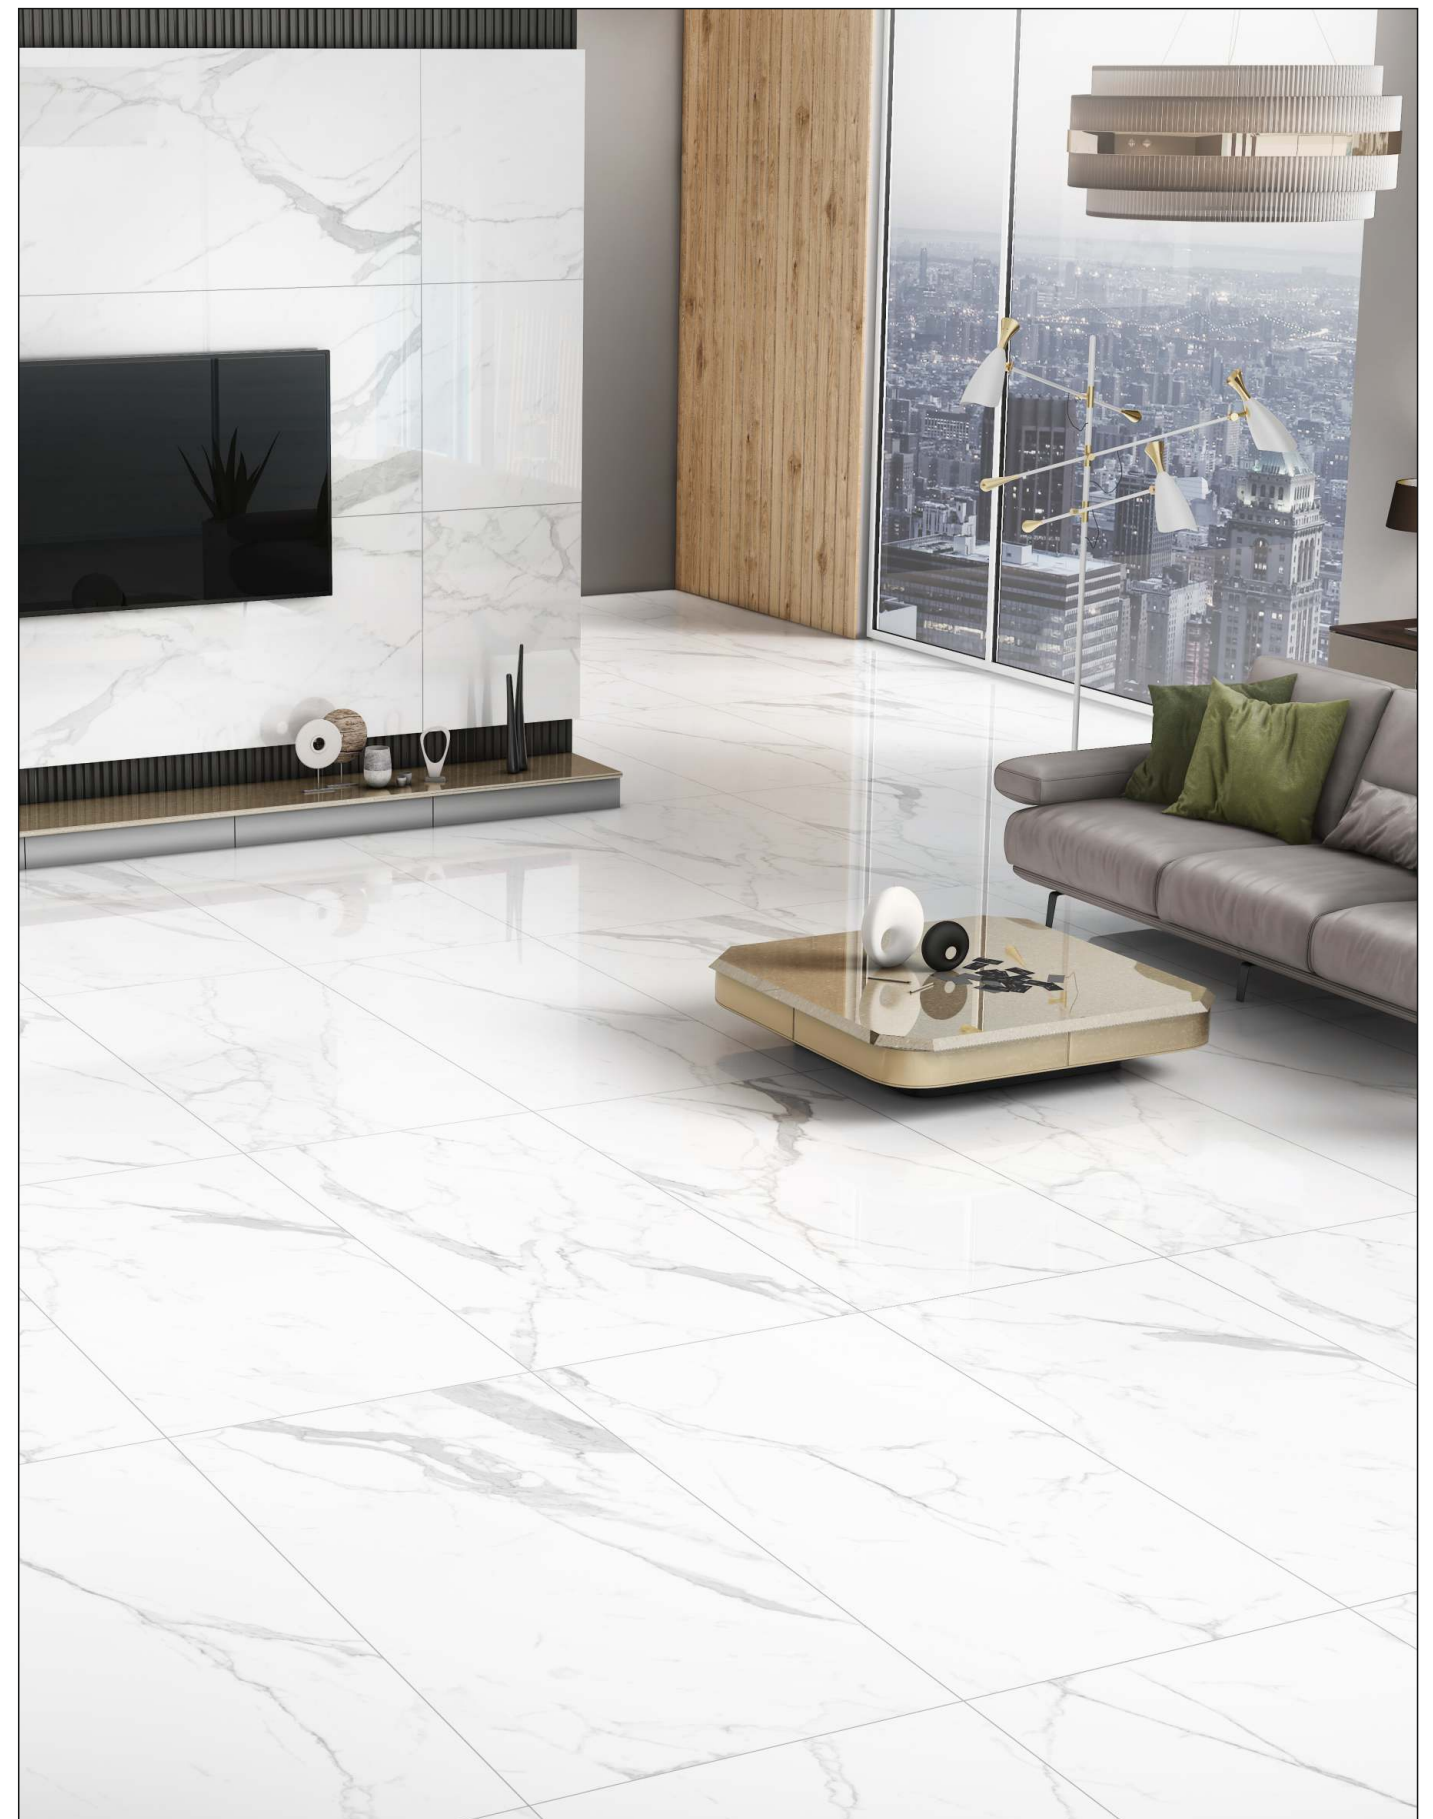

White marble is a timeless and elegant material that has been used in design for centuries. Its unique characteristics, such as the soft white background interspersed with veins of gray or other colors, make it a popular choice for adding a touch of luxury and sophistication to any space.

This natural stone is versatile and can be used in various applications, from grand marble floors in hotel lobbies to delicate marble countertops in modern kitchens. Its durability and resistance to heat make it ideal for high-traffic areas and surfaces that may encounter hot items.

60X120CM

Kib
Statuario

Clásico
always brightness