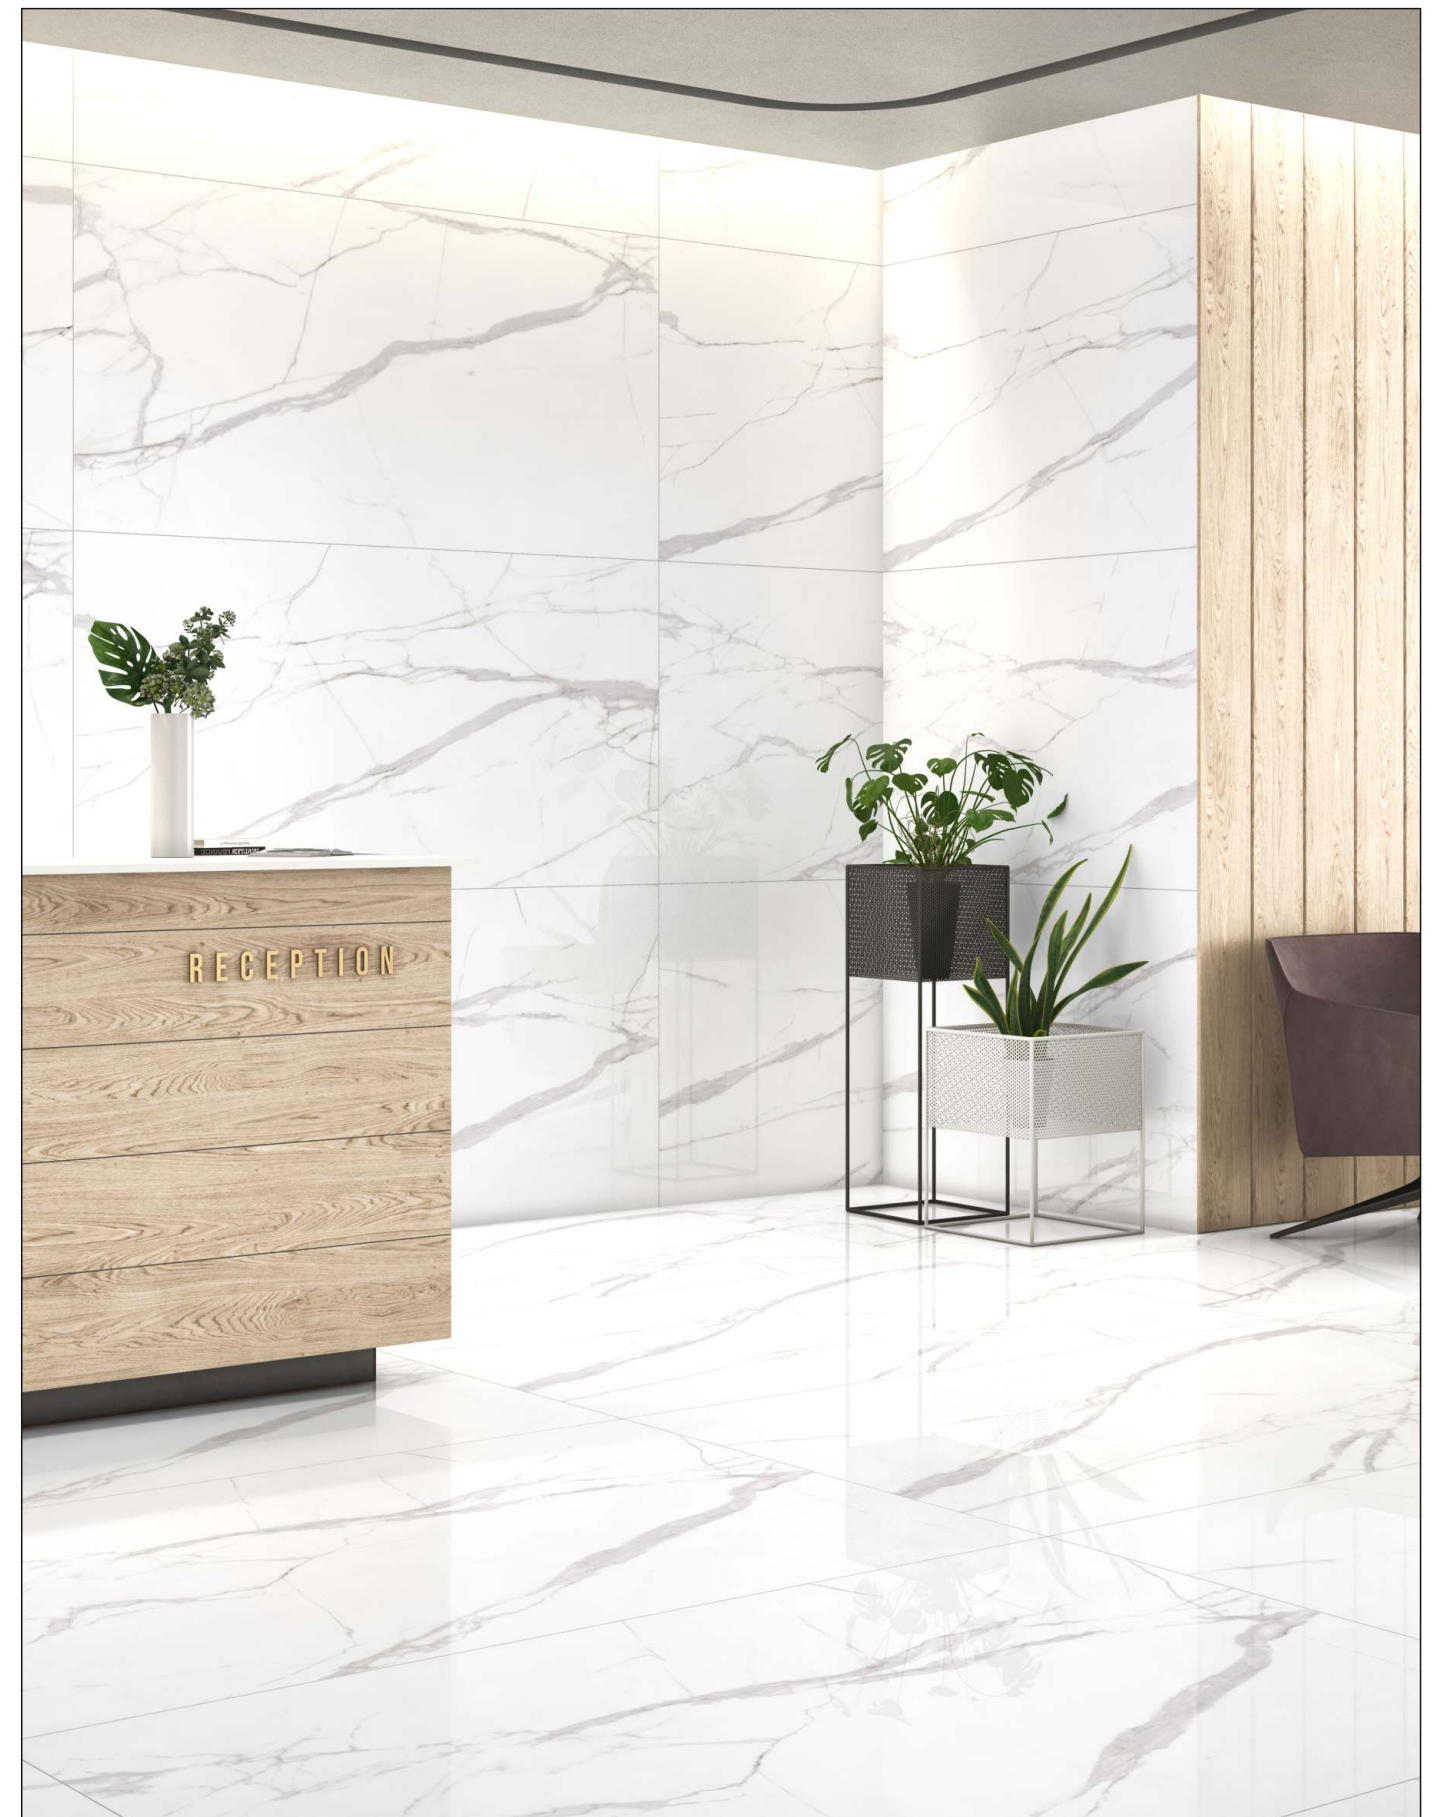

White marble is a timeless and elegant material that has been used in design for centuries. Its unique characteristics, such as the soft white background interspersed with veins of gray or other colors, make it a popular choice for adding a touch of luxury and sophistication to any space.

This natural stone is versatile and can be used in various applications, from grand marble floors in hotel lobbies to delicate marble countertops in modern kitchens. Its durability and resistance to heat make it ideal for high-traffic areas and surfaces that may encounter hot items.

60X120CM

Calacatta
Borghini Grey

Clásico
always brightness