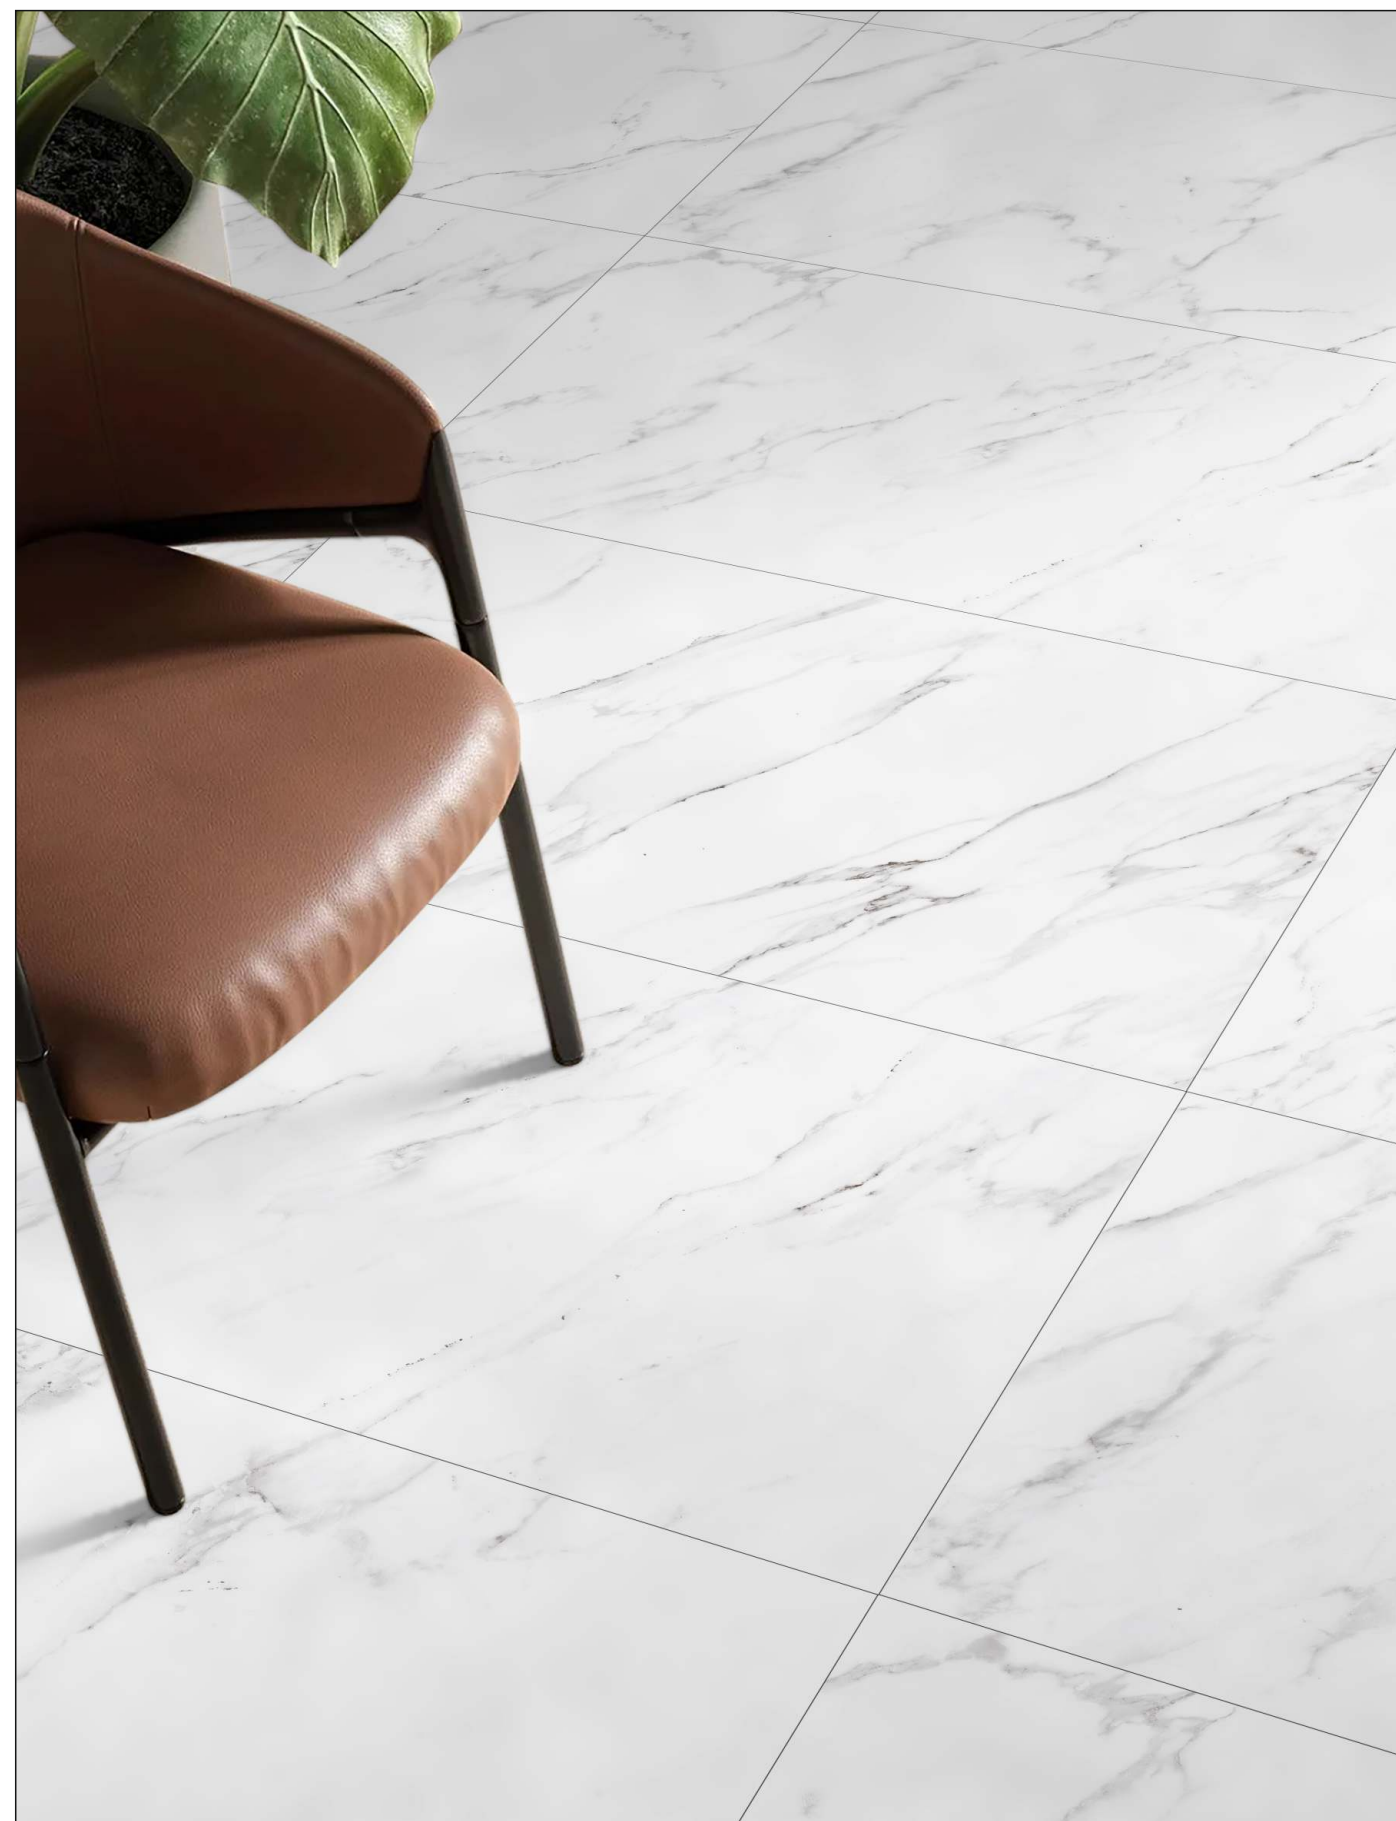

White marble is a timeless and elegant material that has been used in design for centuries. Its unique characteristics, such as the soft white background interspersed with veins of gray or other colors, make it a popular choice for adding a touch of luxury and sophistication to any space.

This natural stone is versatile and can be used in various applications, from grand marble floors in hotel lobbies to delicate marble countertops in modern kitchens. Its durability and resistance to heat make it ideal for high-traffic areas and surfaces that may encounter hot items.

60X120CM

Marcel
Statuario

Clásico
always brightness