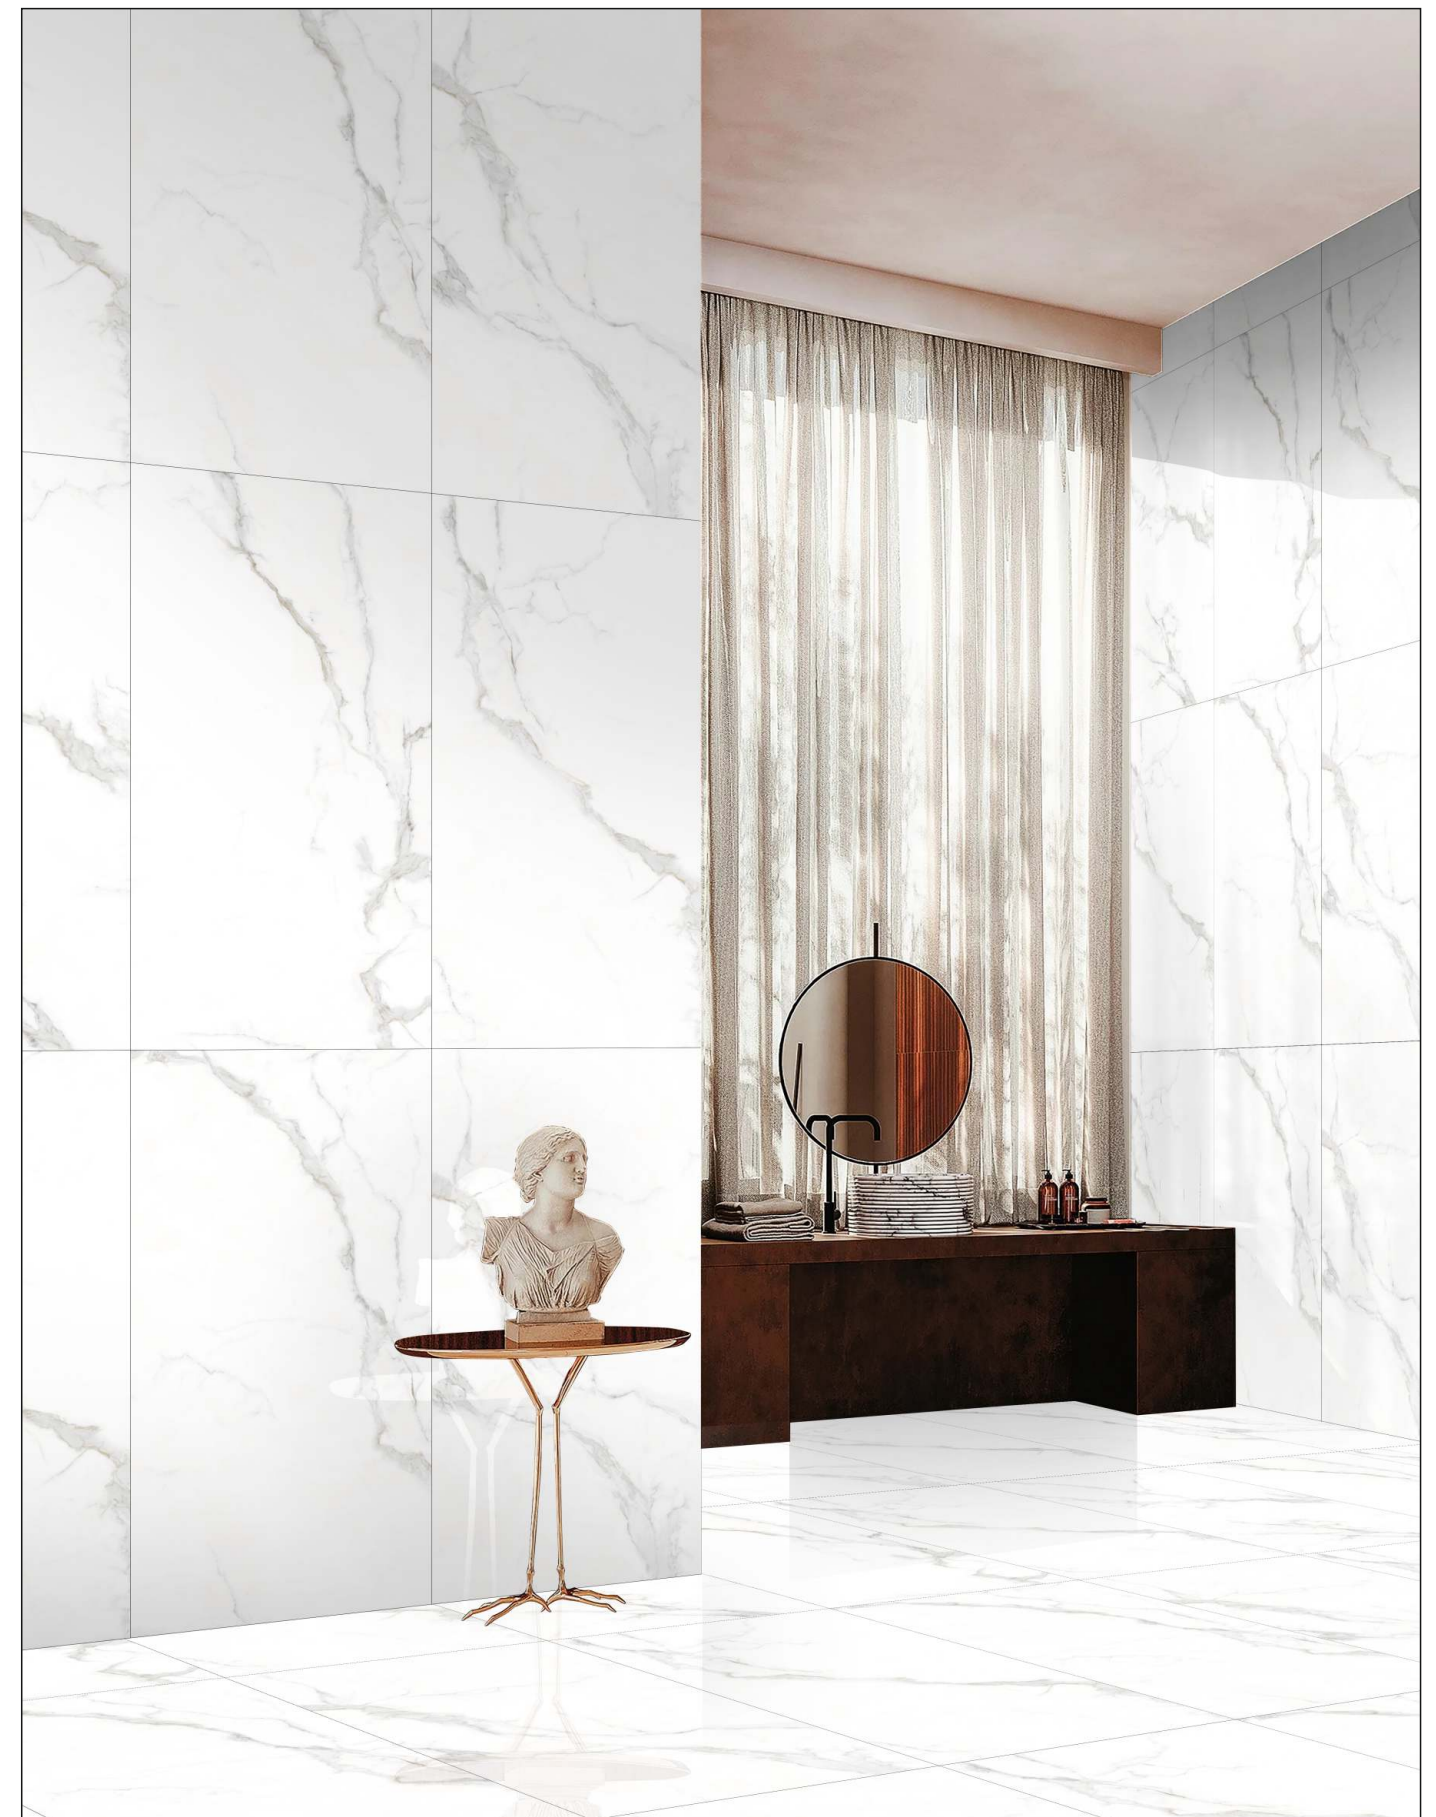

60X120CM

Nora  
White

**Clásico**  
always brightness

Nora  
White

Clásico  
always brightness

White marble is a timeless and elegant material that has been used in design for centuries. Its unique characteristics, such as the soft white background interspersed with veins of gray or other colors, make it a popular choice for adding a touch of luxury and sophistication to any space.

60X120CM

Omar  
Statuario

**Clásico**  
always brightness

White marble is a timeless and elegant material that has been used in design for centuries. Its unique characteristics, such as the soft white background interspersed with veins of gray or other colors, make it a popular choice for adding a touch of luxury and sophistication to any space.