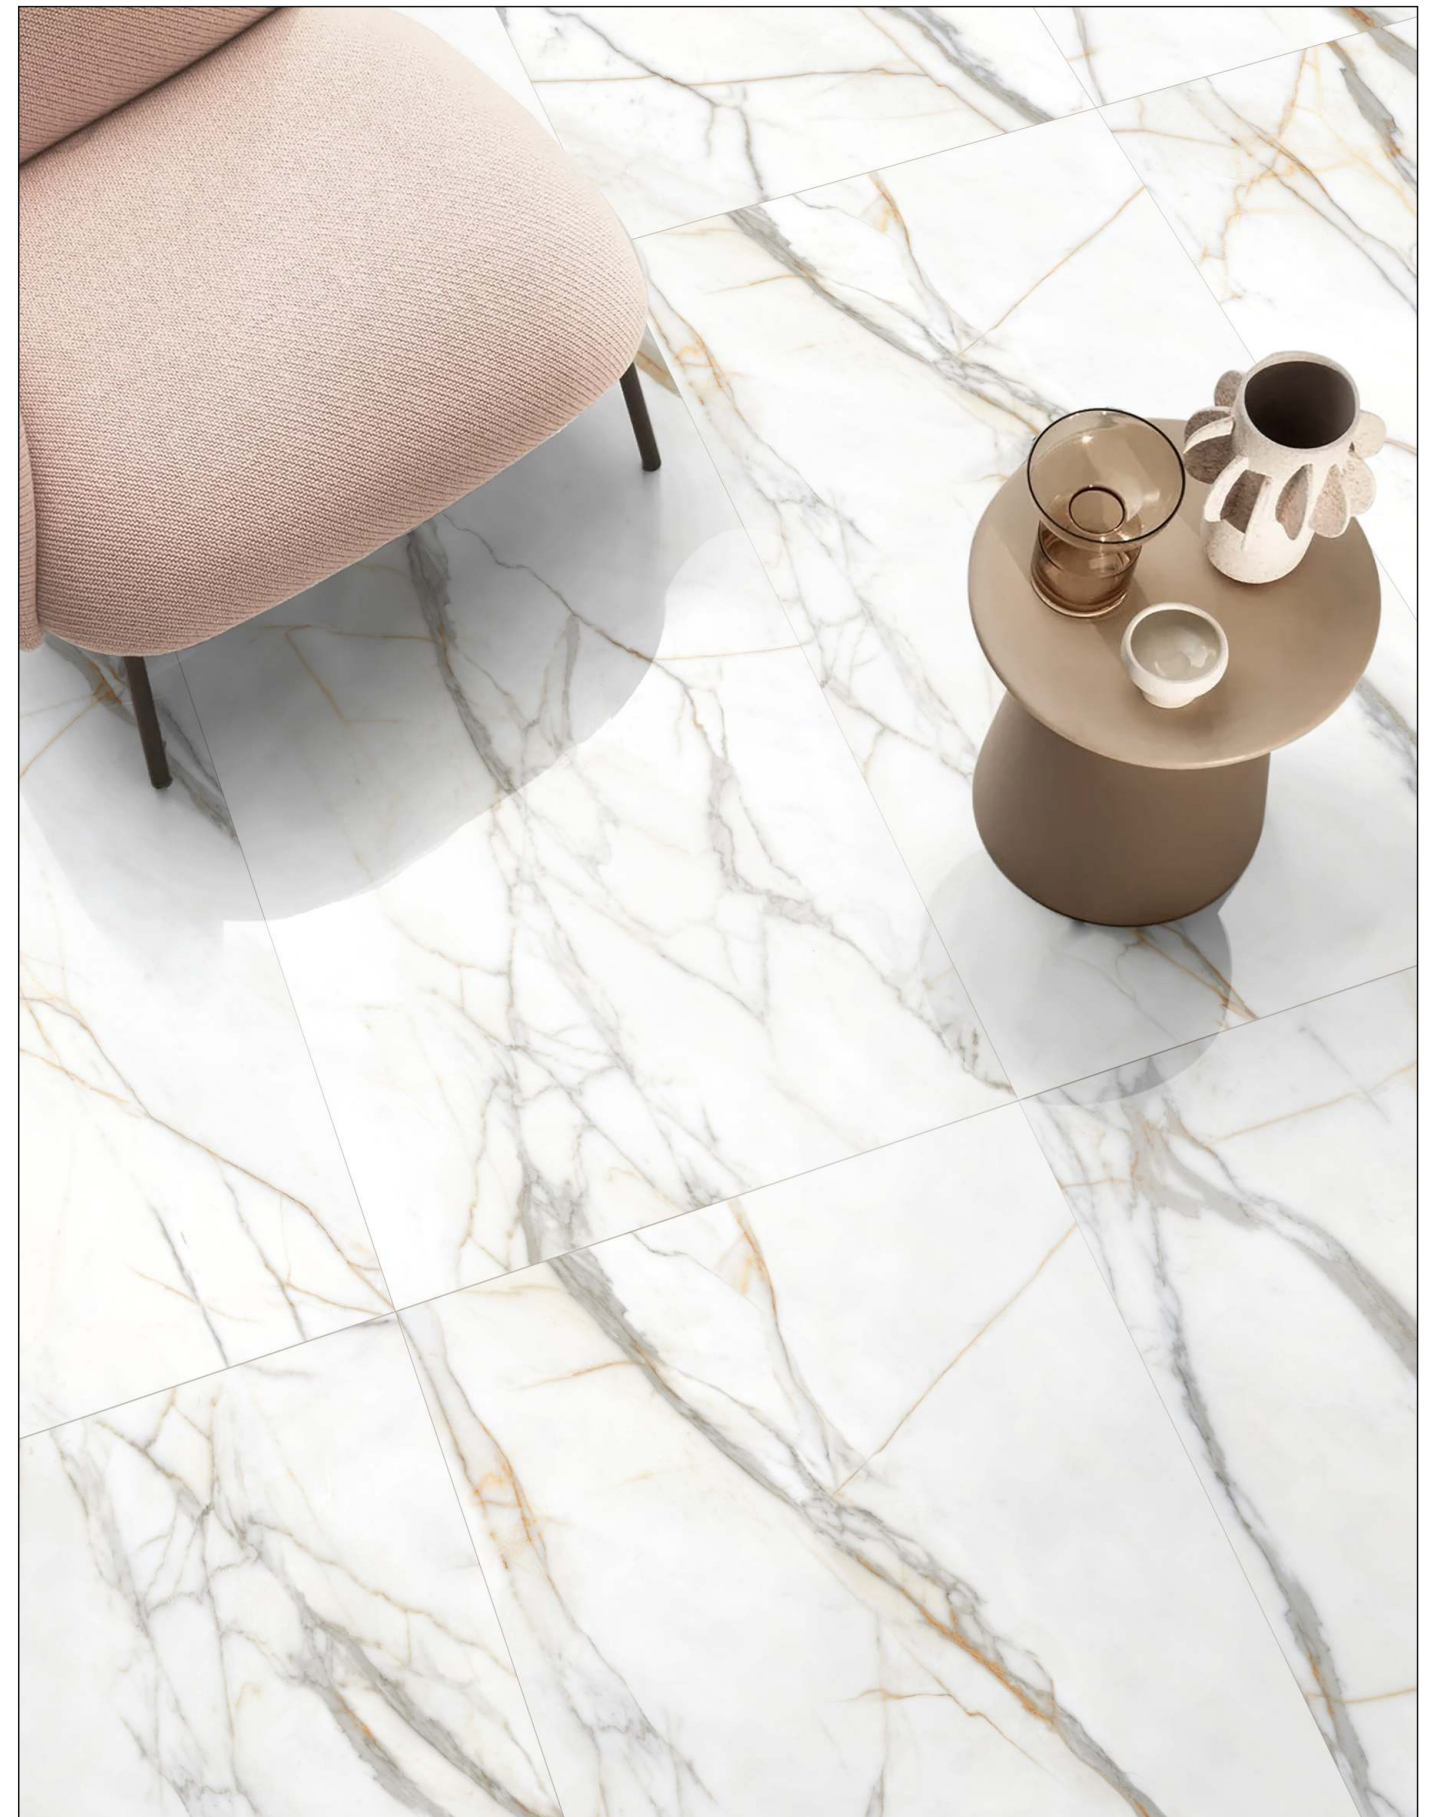

White marble is a timeless and elegant material that has been used in design for centuries. Its unique characteristics, such as the soft white background interspersed with veins of gray or other colors, make it a popular choice for adding a touch of luxury and sophistication to any space.

This natural stone is versatile and can be used in various applications, from grand marble floors in hotel lobbies to delicate marble countertops in modern kitchens. Its durability and resistance to heat make it ideal for high-traffic areas and surfaces that may encounter hot items.

60X120CM

Calacatta
Borghini Natural

Clásico
always brightness