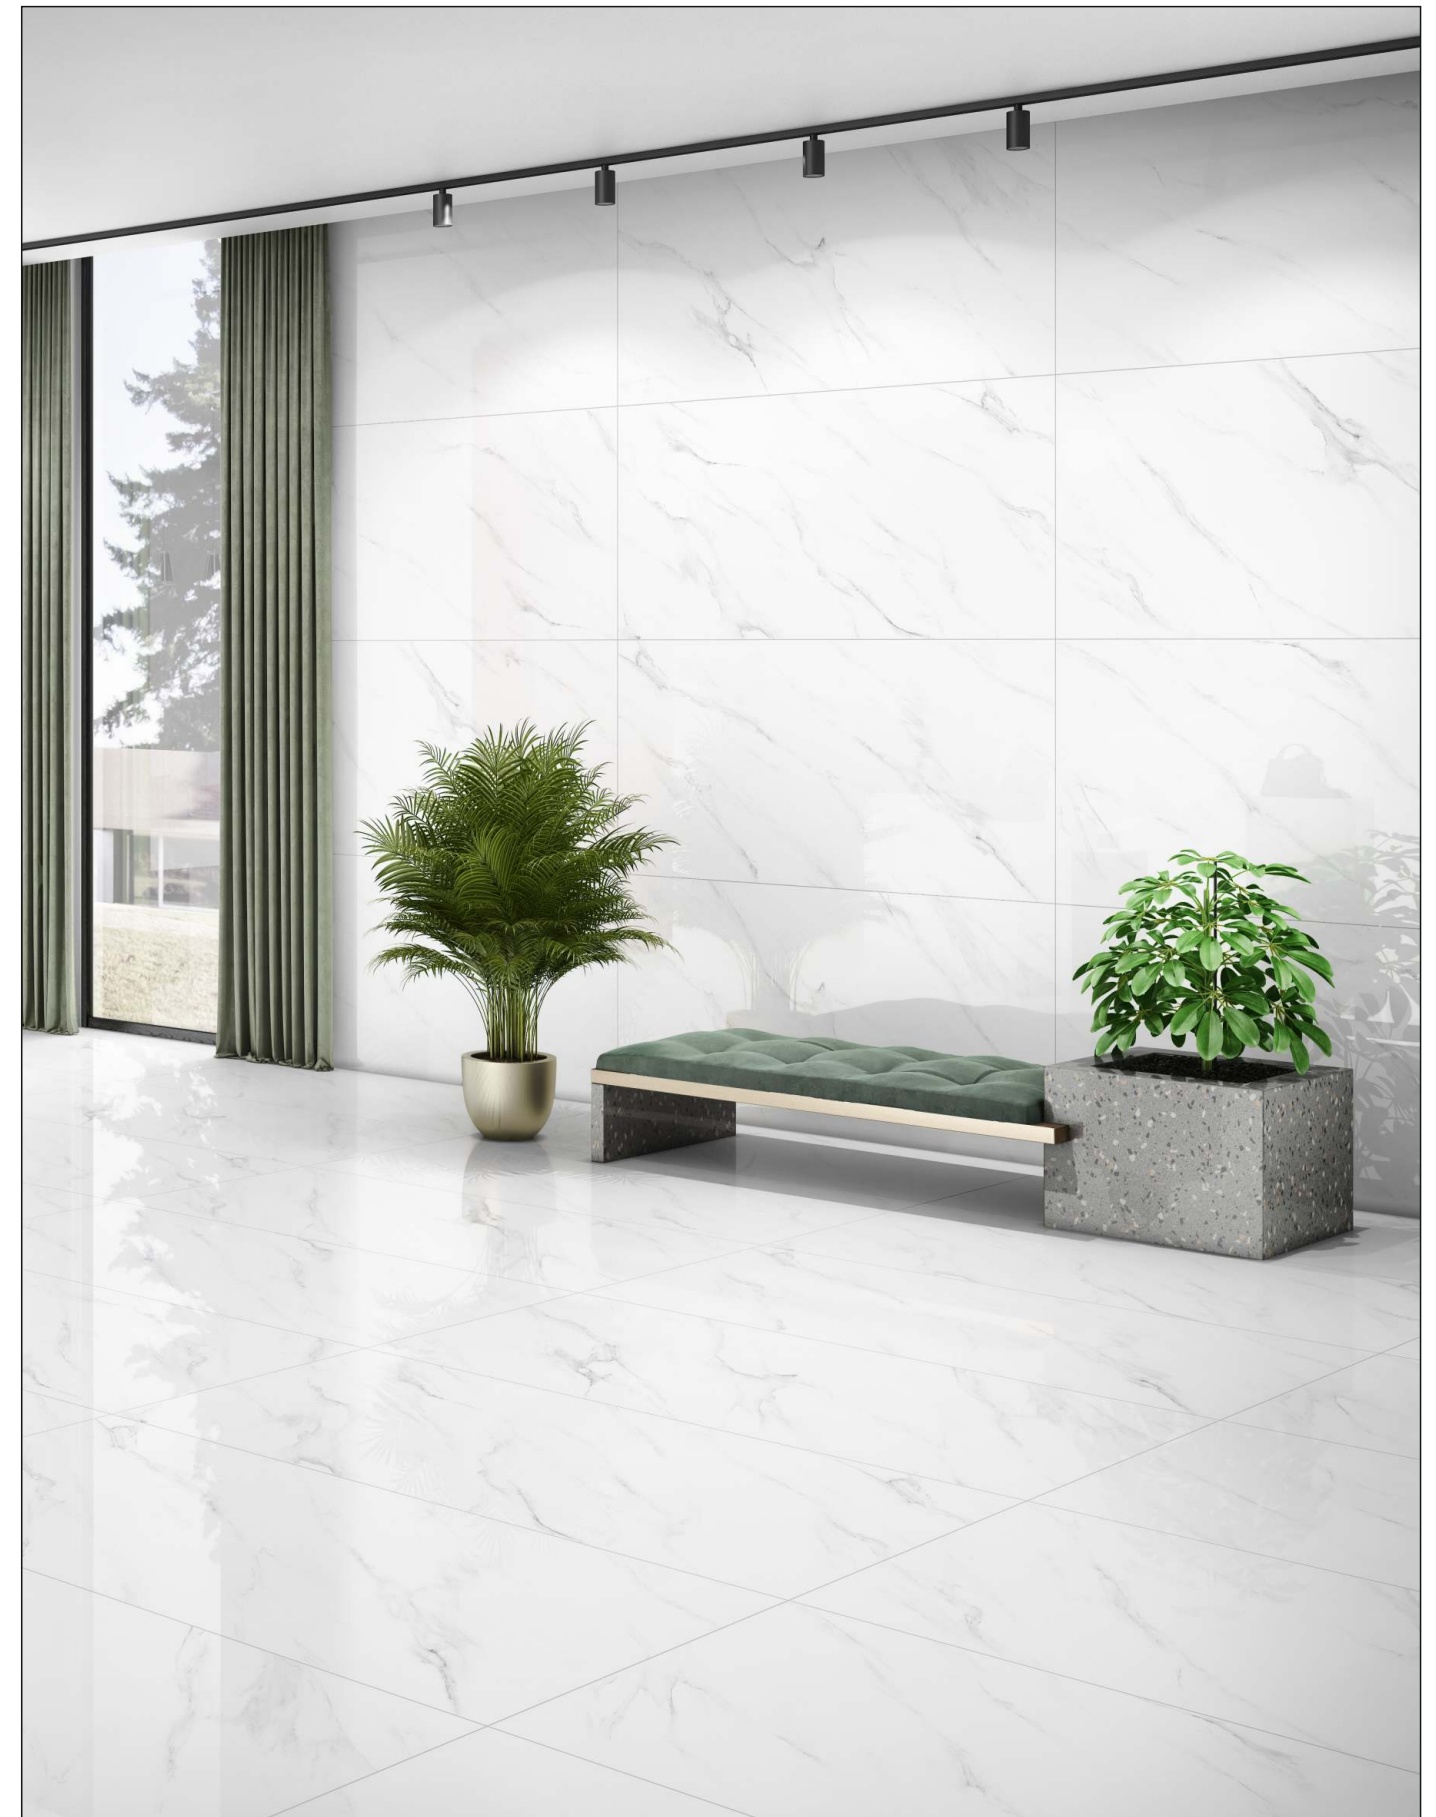

White marble is a timeless and elegant material that has been used in design for centuries. Its unique characteristics, such as the soft white background interspersed with veins of gray or other colors, make it a popular choice for adding a touch of luxury and sophistication to any space.

This natural stone is versatile and can be used in various applications, from grand marble floors in hotel lobbies to delicate marble countertops in modern kitchens. Its durability and resistance to heat make it ideal for high-traffic areas and surfaces that may encounter hot items.

60X120CM

Rich
Statuario

Clásico
always brightness