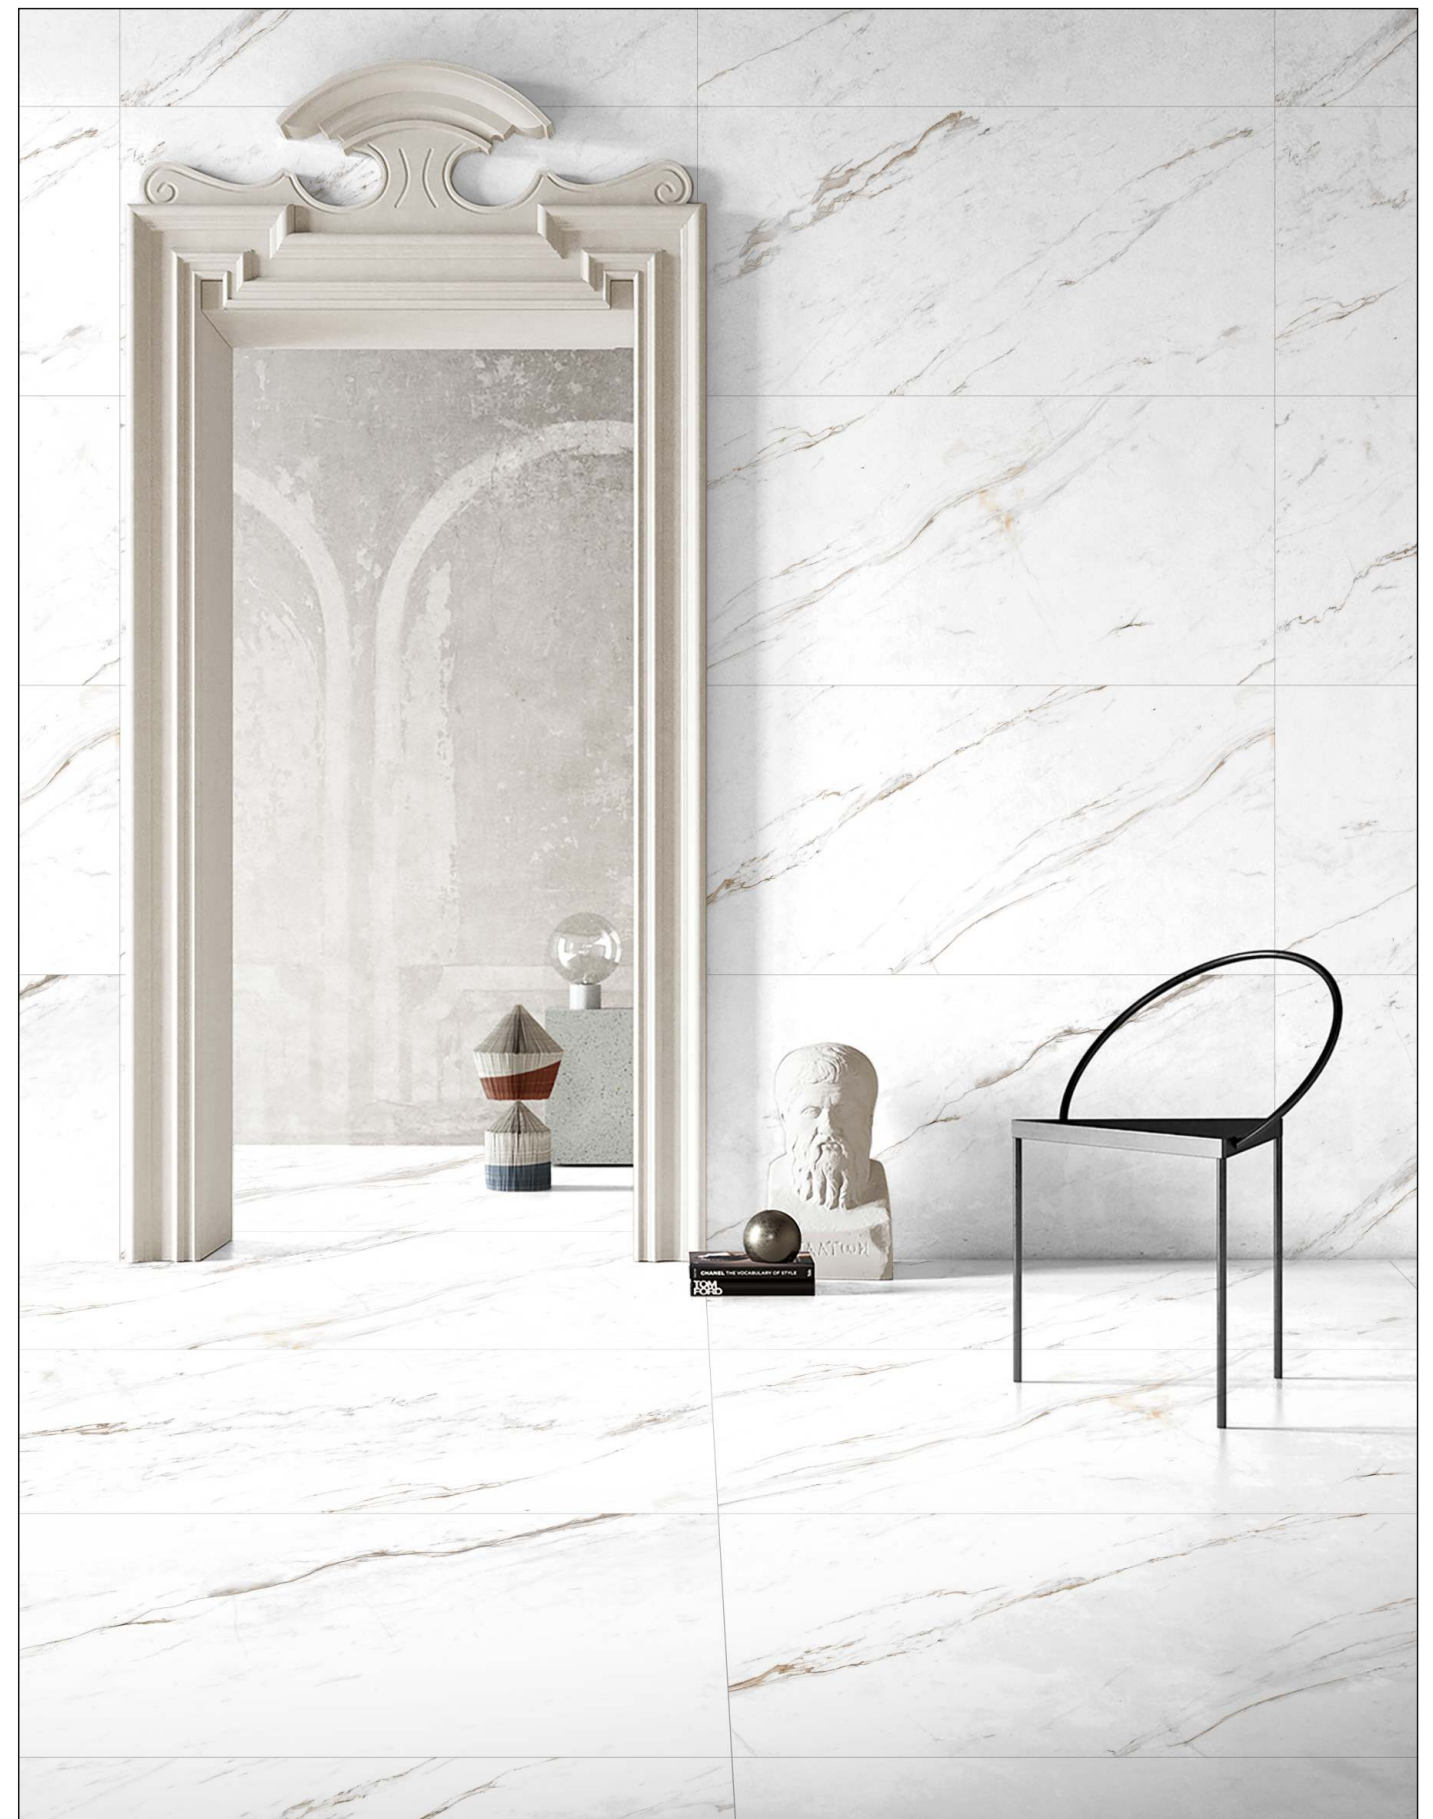

60X120CM

Estuario

**Clásico**  
always brightness

Estuario

White marble is a timeless and elegant material that has been used in design for centuries. Its unique characteristics, such as the soft white background interspersed with veins of gray or other colors, make it a popular choice for adding a touch of luxury and sophistication to any space.

60X120CM

Eont  
Statuario

**Clásico**  
always brightness

White marble is a timeless and elegant material that has been used in design for centuries. Its unique characteristics, such as the soft white background interspersed with veins of gray or other colors, make it a popular choice for adding a touch of luxury and sophistication to any space.