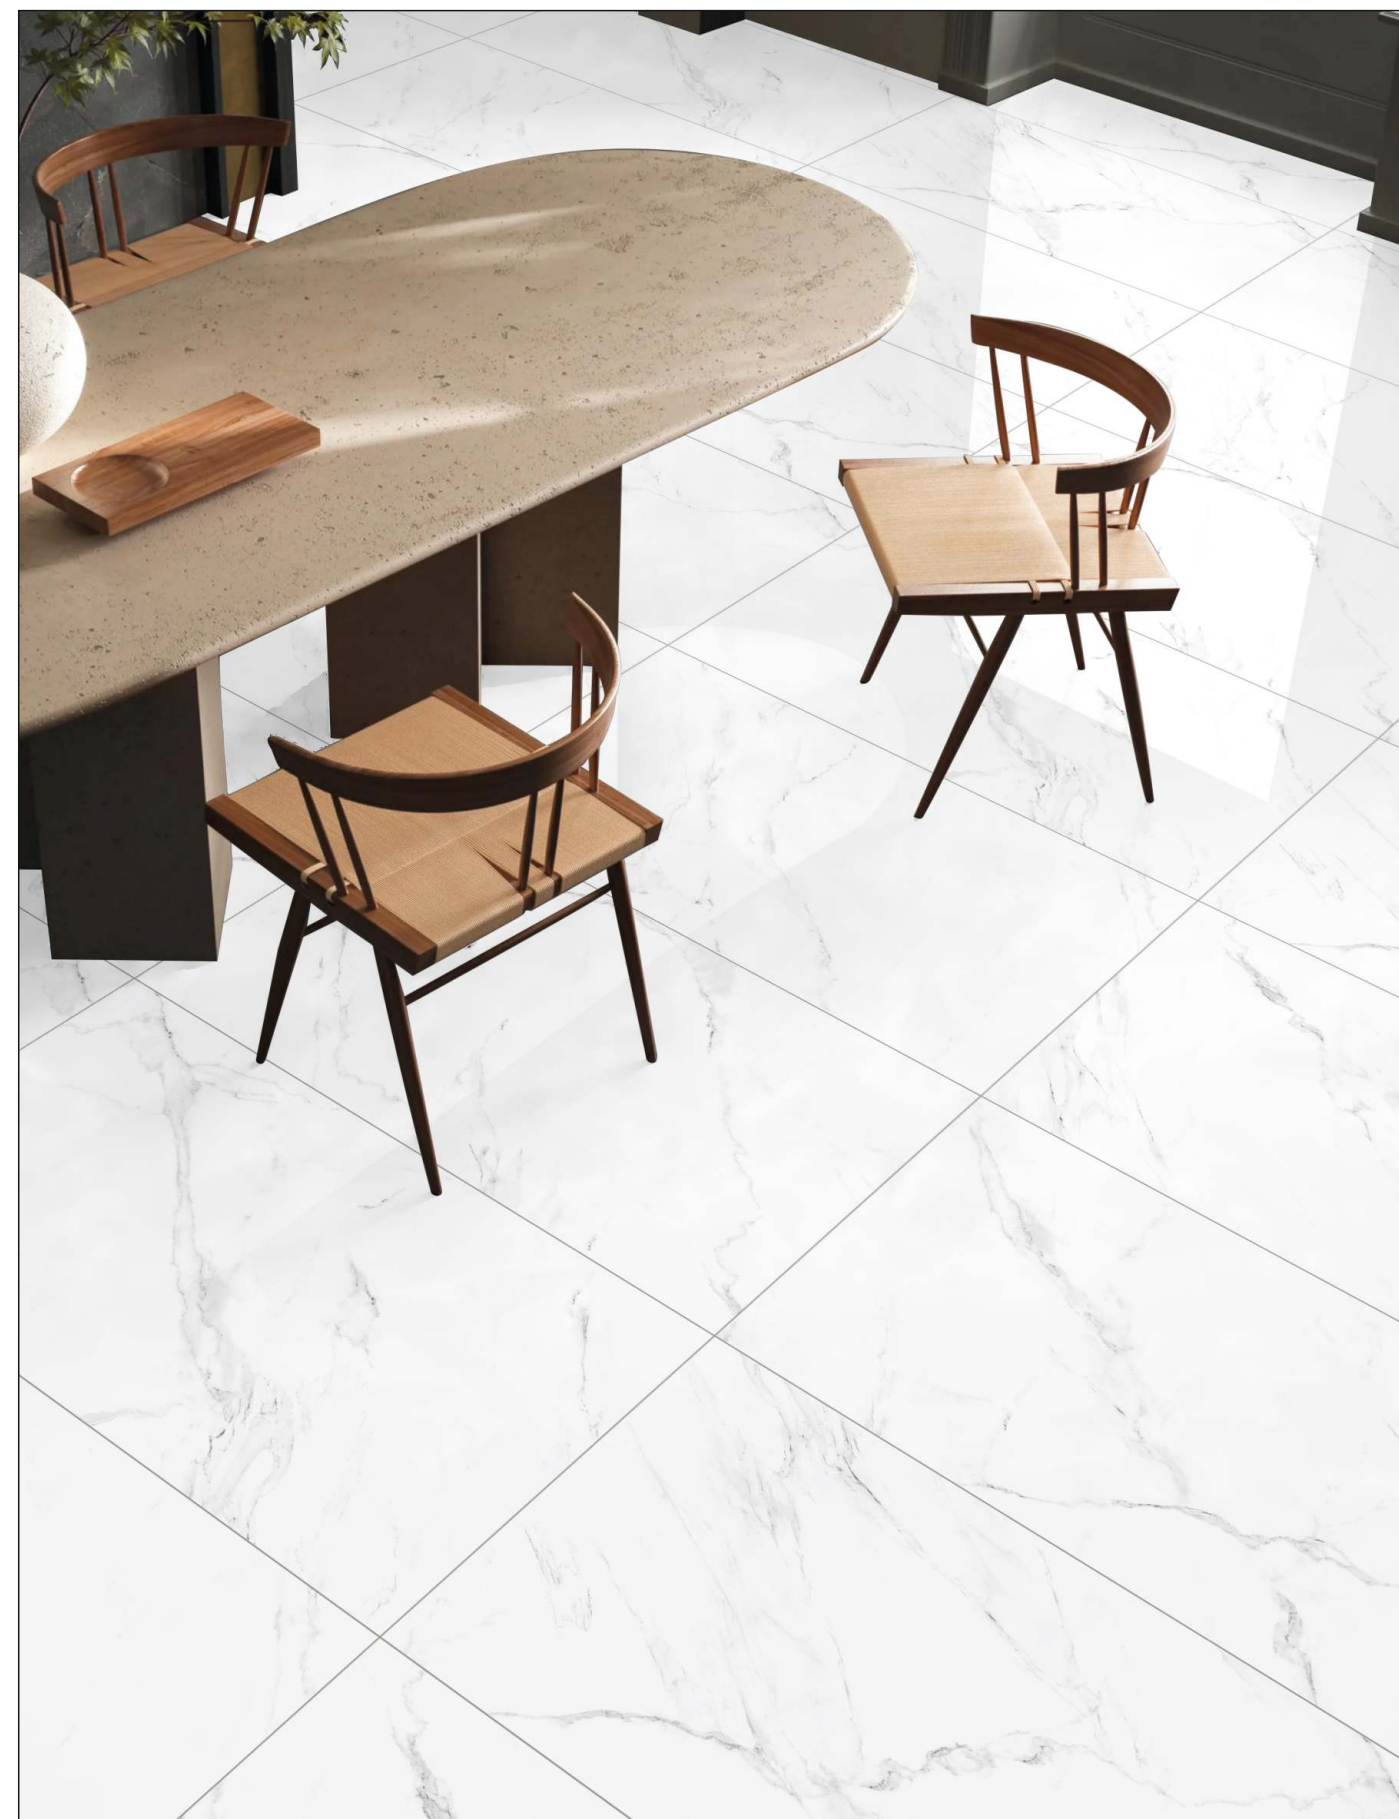

White marble is a timeless and elegant material that has been used in design for centuries. Its unique characteristics, such as the soft white background interspersed with veins of gray or other colors, make it a popular choice for adding a touch of luxury and sophistication to any space.

This natural stone is versatile and can be used in various applications, from grand marble floors in hotel lobbies to delicate marble countertops in modern kitchens. Its durability and resistance to heat make it ideal for high-traffic areas and surfaces that may encounter hot items.

60X120CM

Montebello
White

Clásico
always brightness