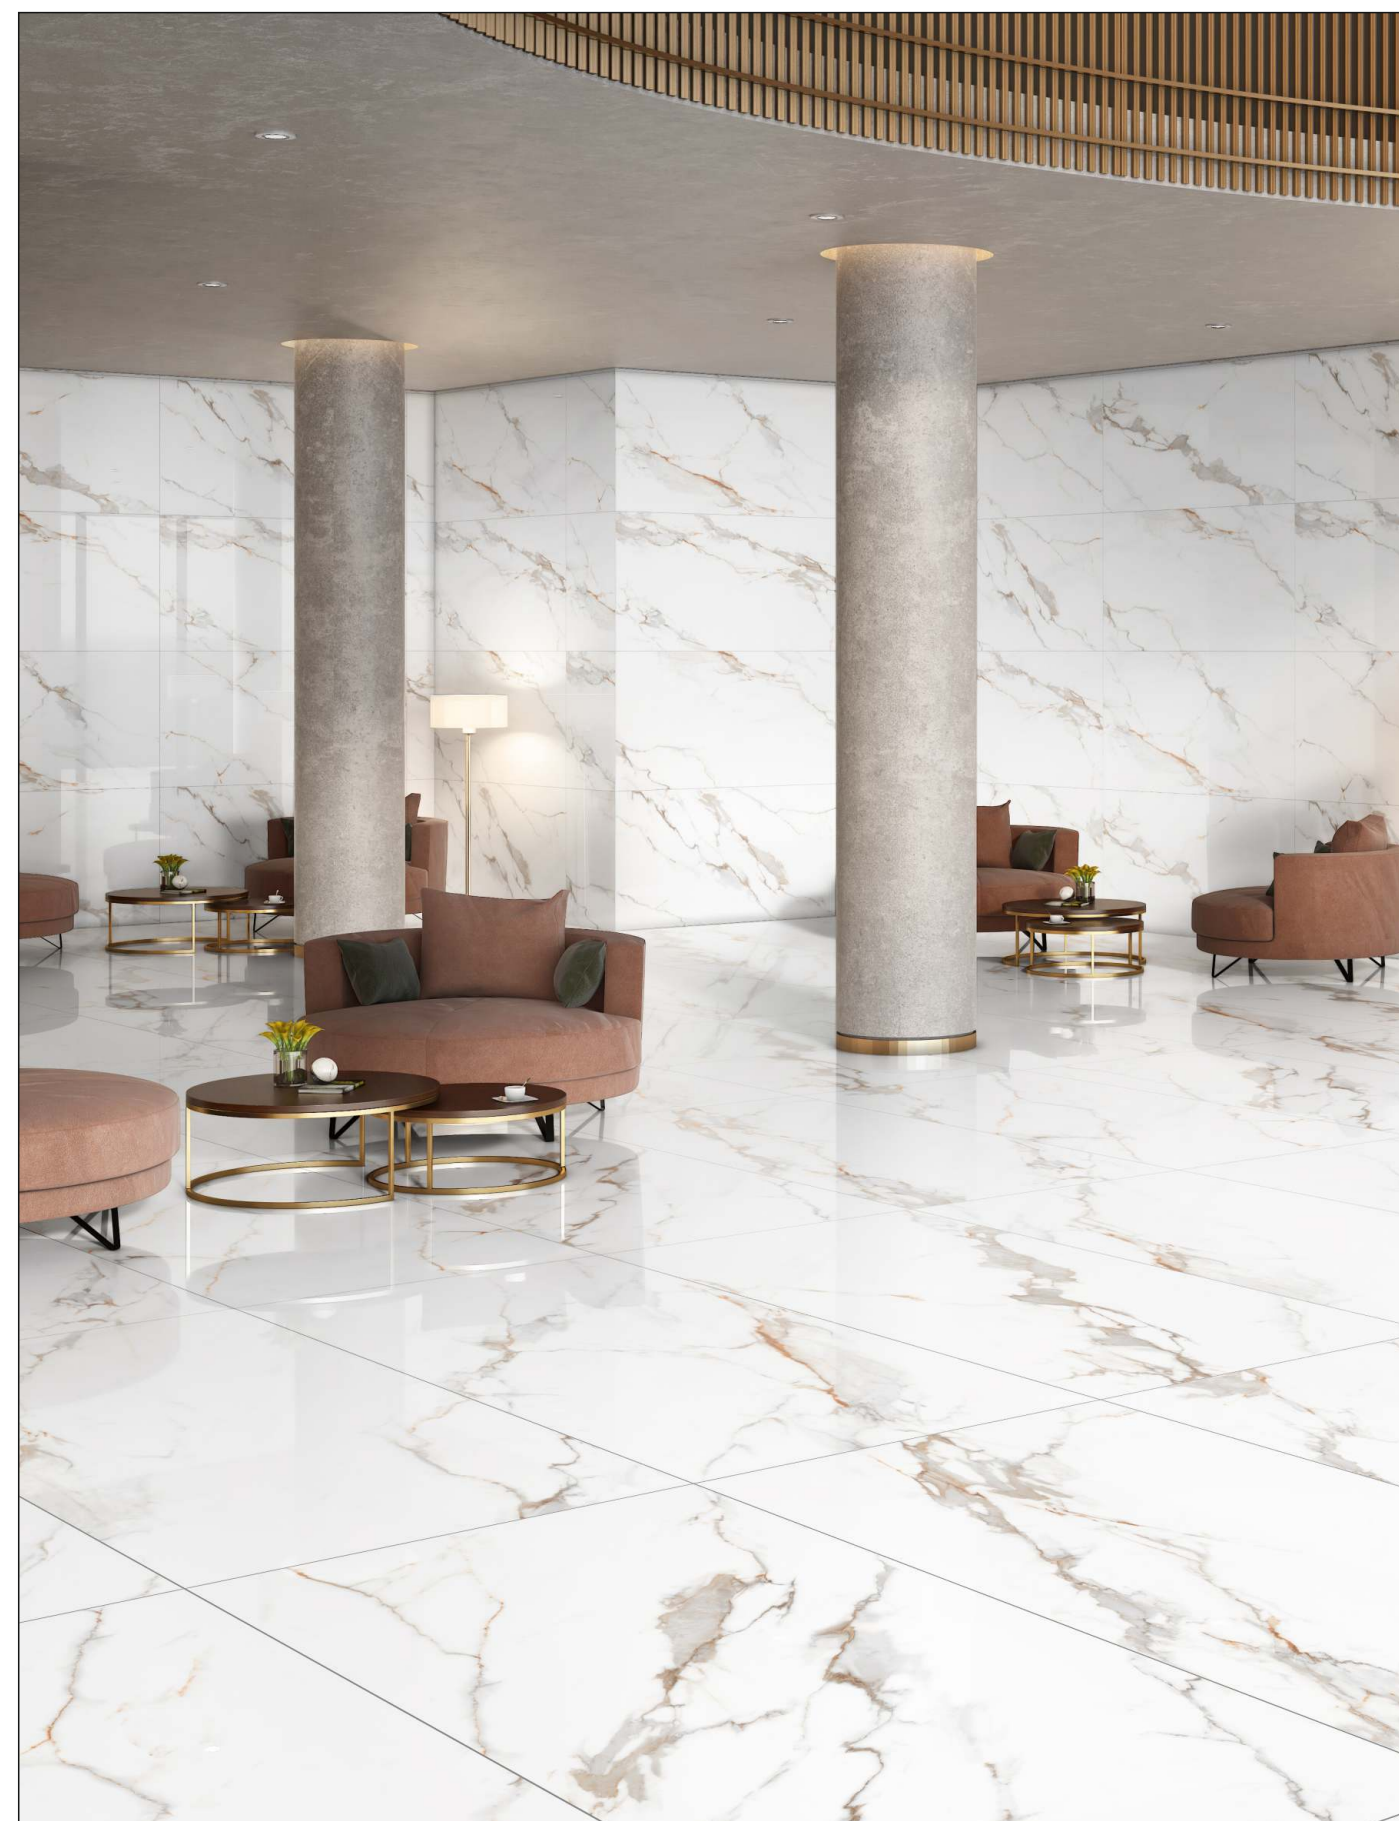

White marble is a timeless and elegant material that has been used in design for centuries. Its unique characteristics, such as the soft white background interspersed with veins of gray or other colors, make it a popular choice for adding a touch of luxury and sophistication to any space.

This natural stone is versatile and can be used in various applications, from grand marble floors in hotel lobbies to delicate marble countertops in modern kitchens. Its durability and resistance to heat make it ideal for high-traffic areas and surfaces that may come in contact with hot items.

60X120CM

Cave
White

Clásico
always brightness