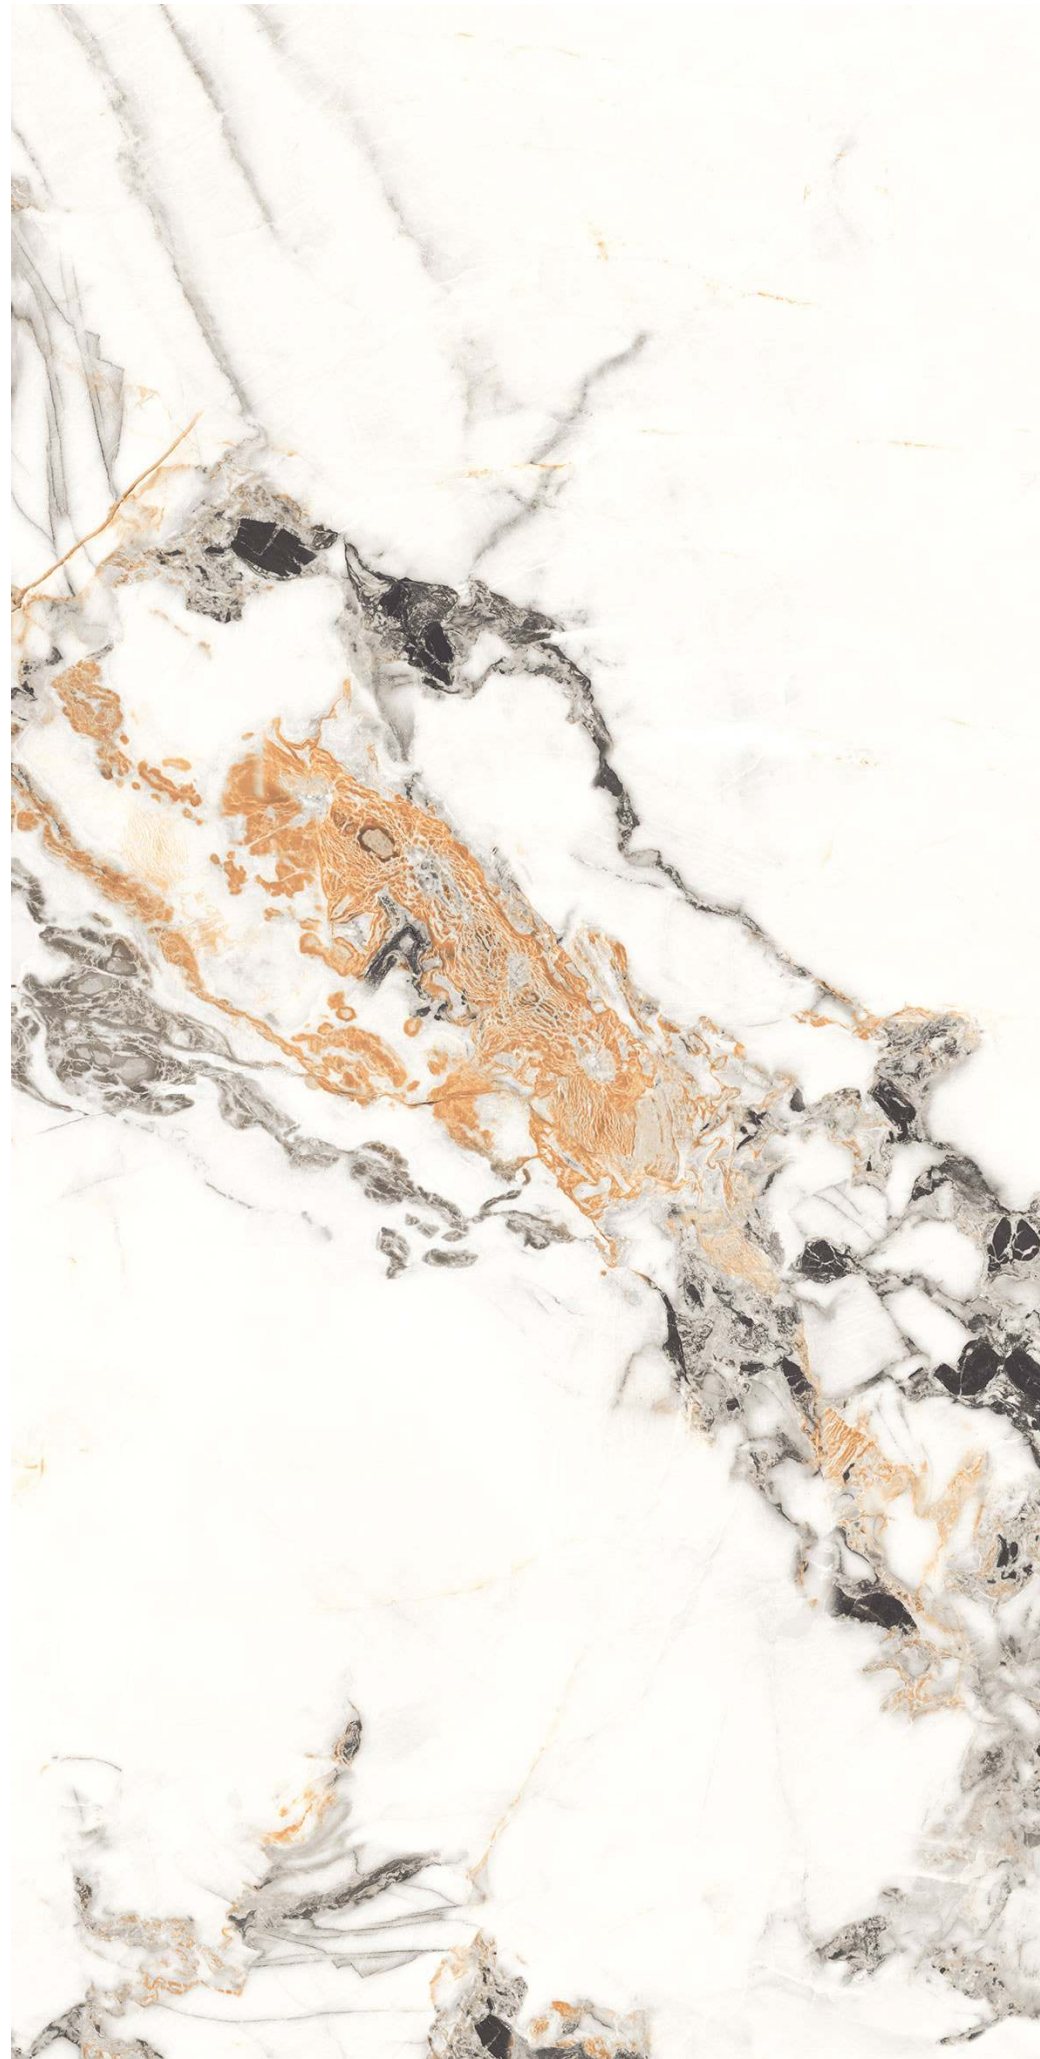

 Frost Resistant

 Chemical Resistant

 Zero Maintenance

 Easy to Clean

Mothica Natural

Size - 60x120cm
Surface - Glossy

mármol

Mothica Natural