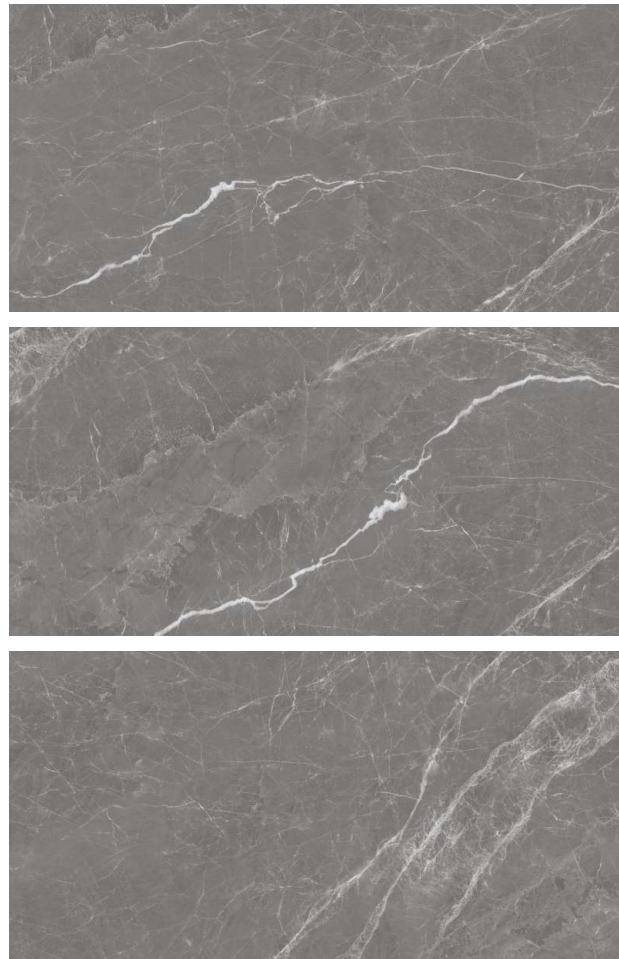

4 RANDOMS

Lenoz Verde

- Low Water Absorption
- Frost Resistant
- Chemical Resistant
- Zero Maintenance
- Easy to Clean

4 RANDOMS

Lilac White

- Low Water Absorption
- Frost Resistant
- Chemical Resistant
- Zero Maintenance
- Easy to Clean

mármol