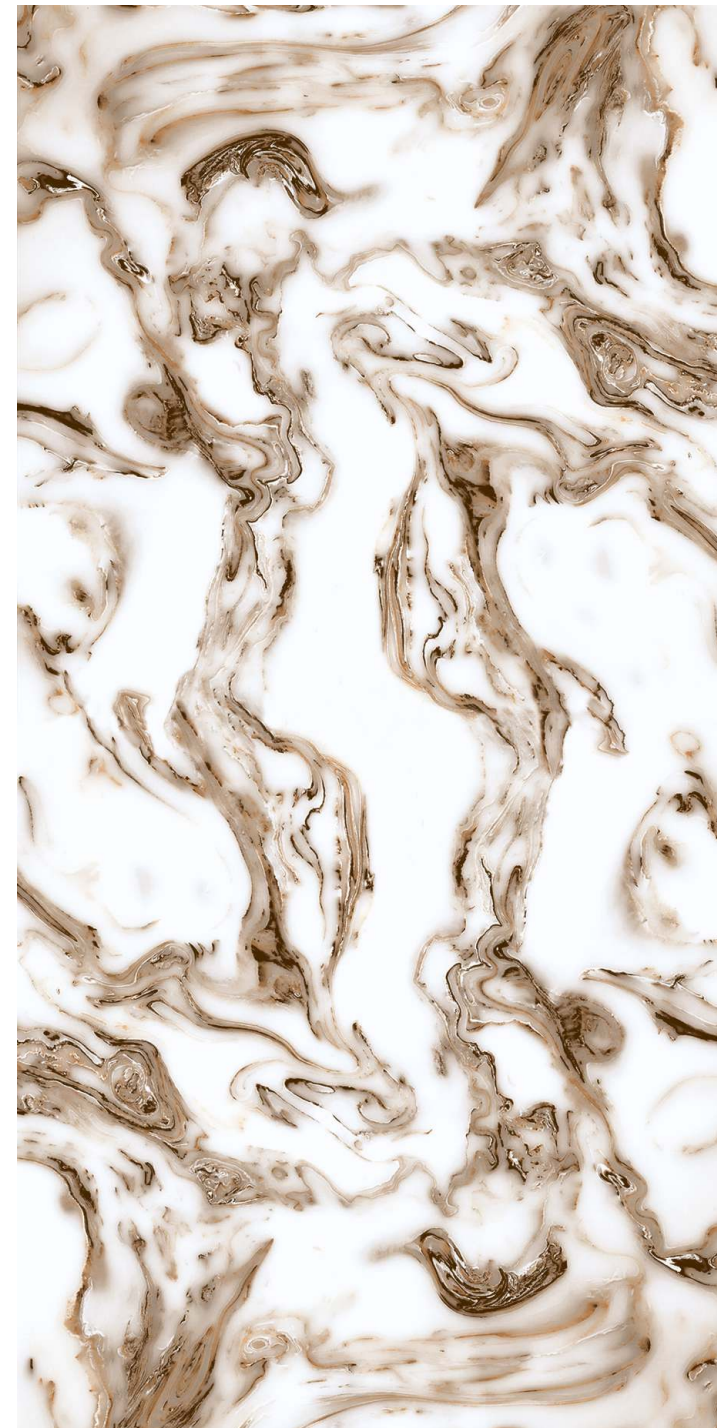

Frost Resistant

Chemical Resistant

Zero Maintenance

Easy to Clean

 [Back To Index](#)

6 RANDOMS

mármol

Rivera Brown

Low Water
Absorption

Frost
Resistant

Chemical
Resistant

Zero
Maintenance

Easy to
Clean

Size - 60x120cm
Surface - Glossy

mármol

Rmosa Grigio