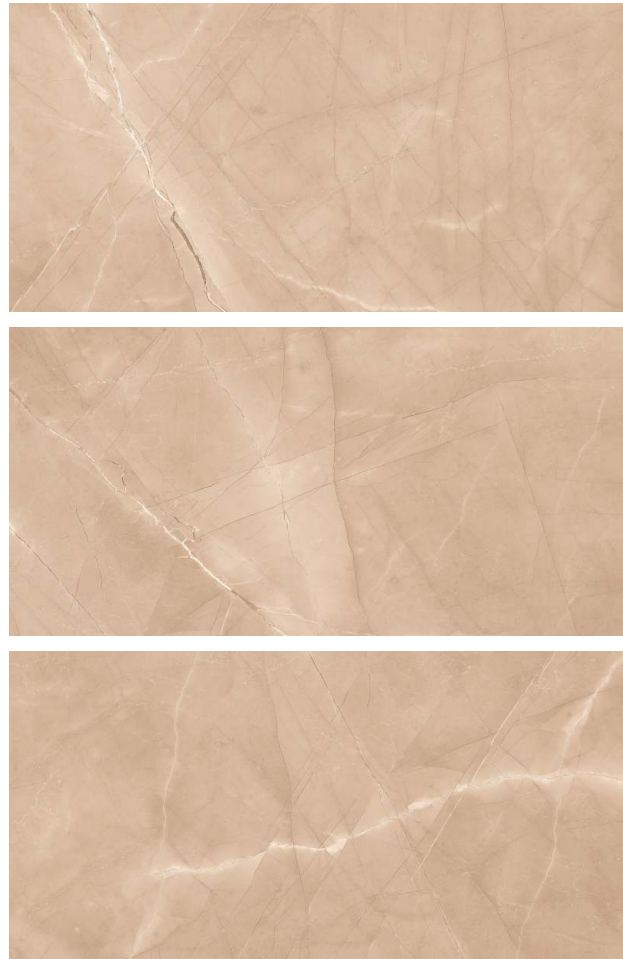

4 RANDOMS

Melodi Pulpis Beige

- Low Water Absorption
- Frost Resistant
- Chemical Resistant
- Zero Maintenance
- Easy to Clean

4 RANDOMS

Melodi Pulpis Crema

- Low Water Absorption
- Frost Resistant
- Chemical Resistant
- Zero Maintenance
- Easy to Clean

mármol