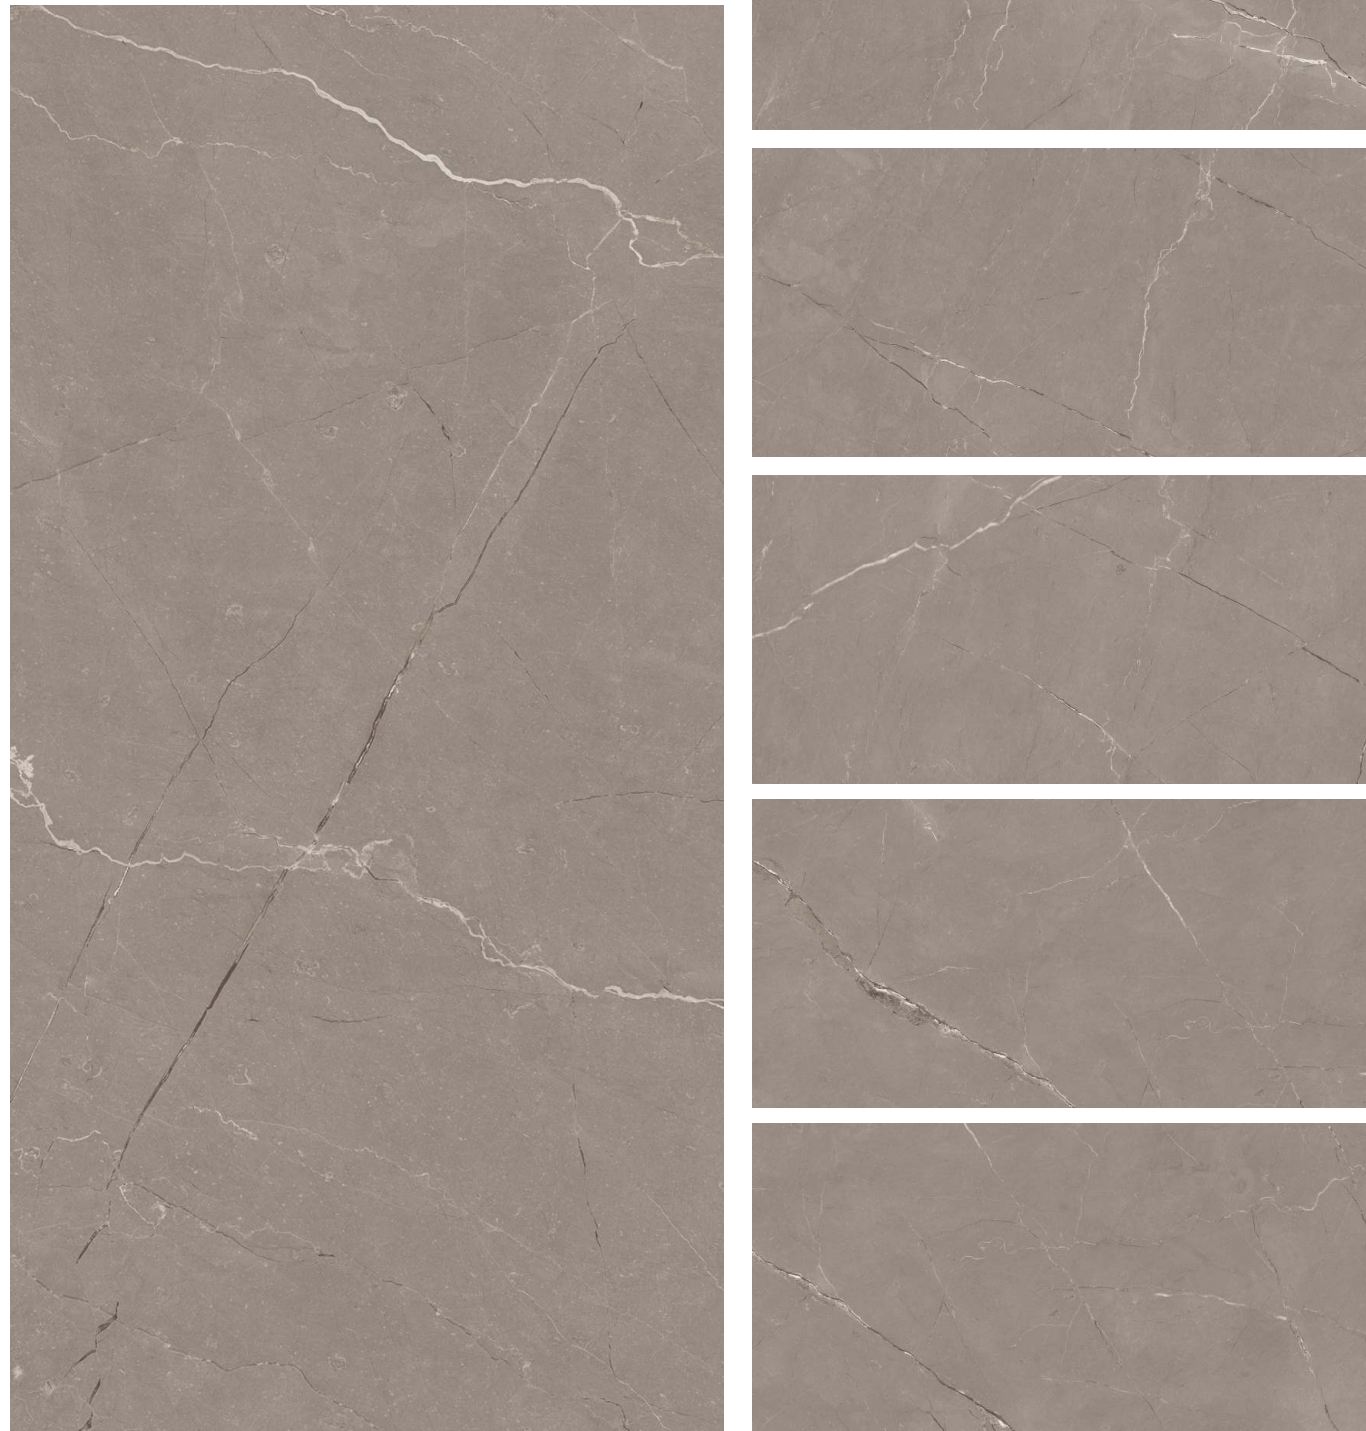

6 RANDOMS

Pulpis Bianco

-  Low Water Absorption
-  Frost Resistant
-  Chemical Resistant
-  Zero Maintenance
-  Easy to Clean

mármol

Size - 60x120cm
Surface - Glossy

mármol

**Pulpis Taupe
& Crema**

6 RANDOMS