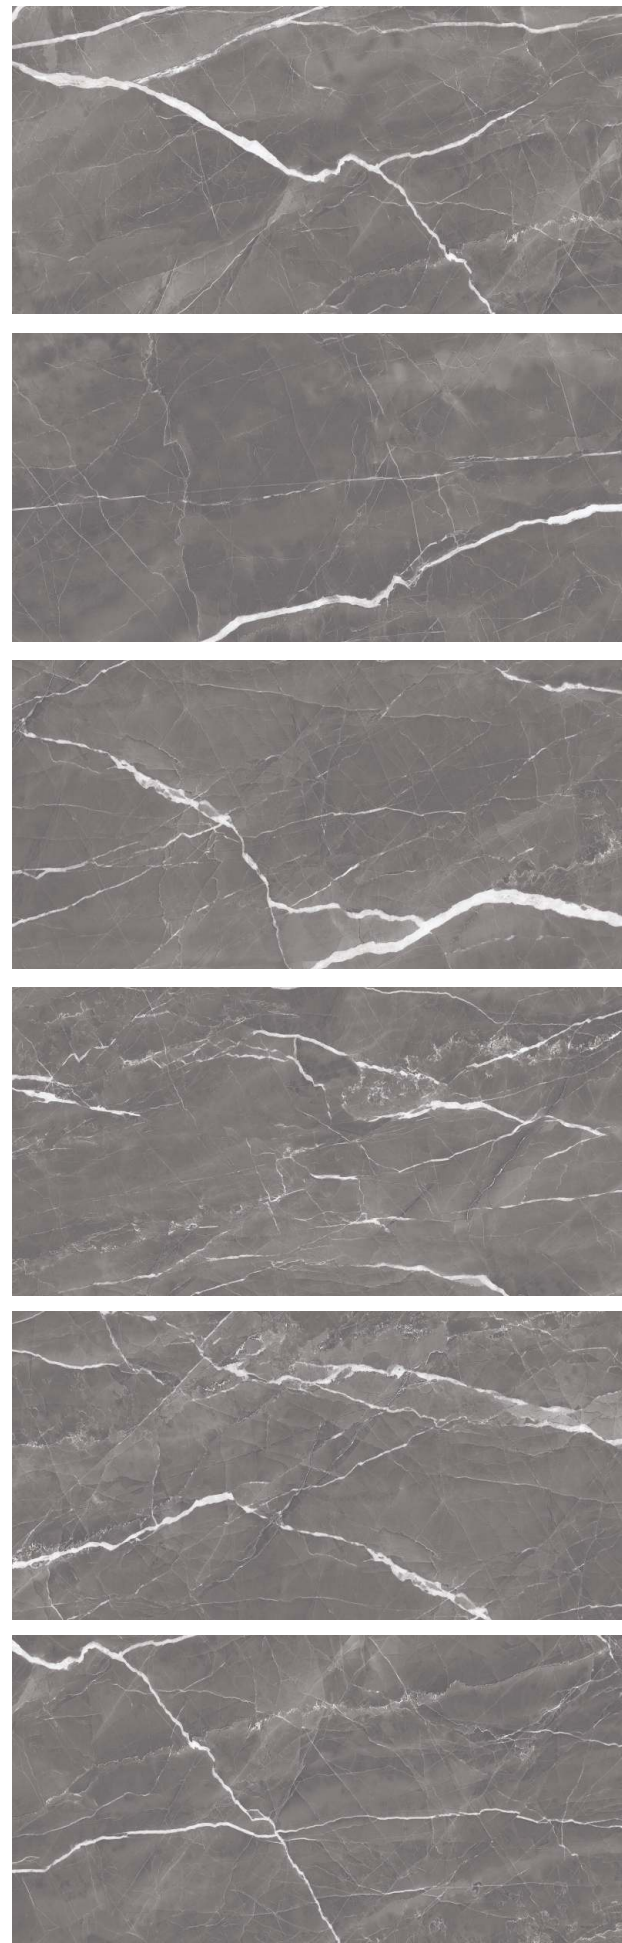

Zero Maintenance

Easy to Clean

Size - 60x120cm
Surface - Glossy

mármol

**Ramper Grey
& Bianco**

 [Back To Index](#)

8 RANDOMS

Ramper Grey