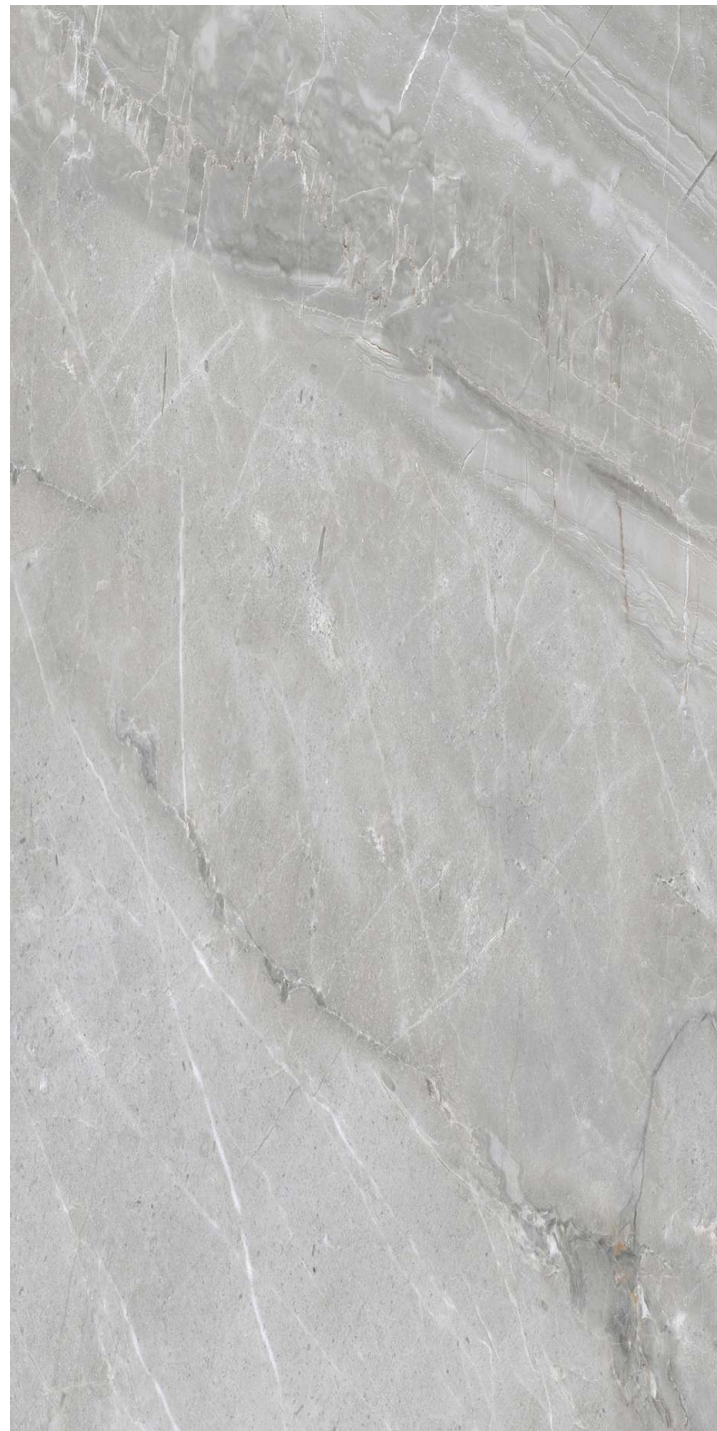

6 RANDOMS

Flavio Grey

- Low Water Absorption
- Frost Resistant
- Chemical Resistant
- Zero Maintenance
- Easy to Clean

6 RANDOMS

Flavio Natural

- Low Water Absorption
- Frost Resistant
- Chemical Resistant
- Zero Maintenance
- Easy to Clean

mármol