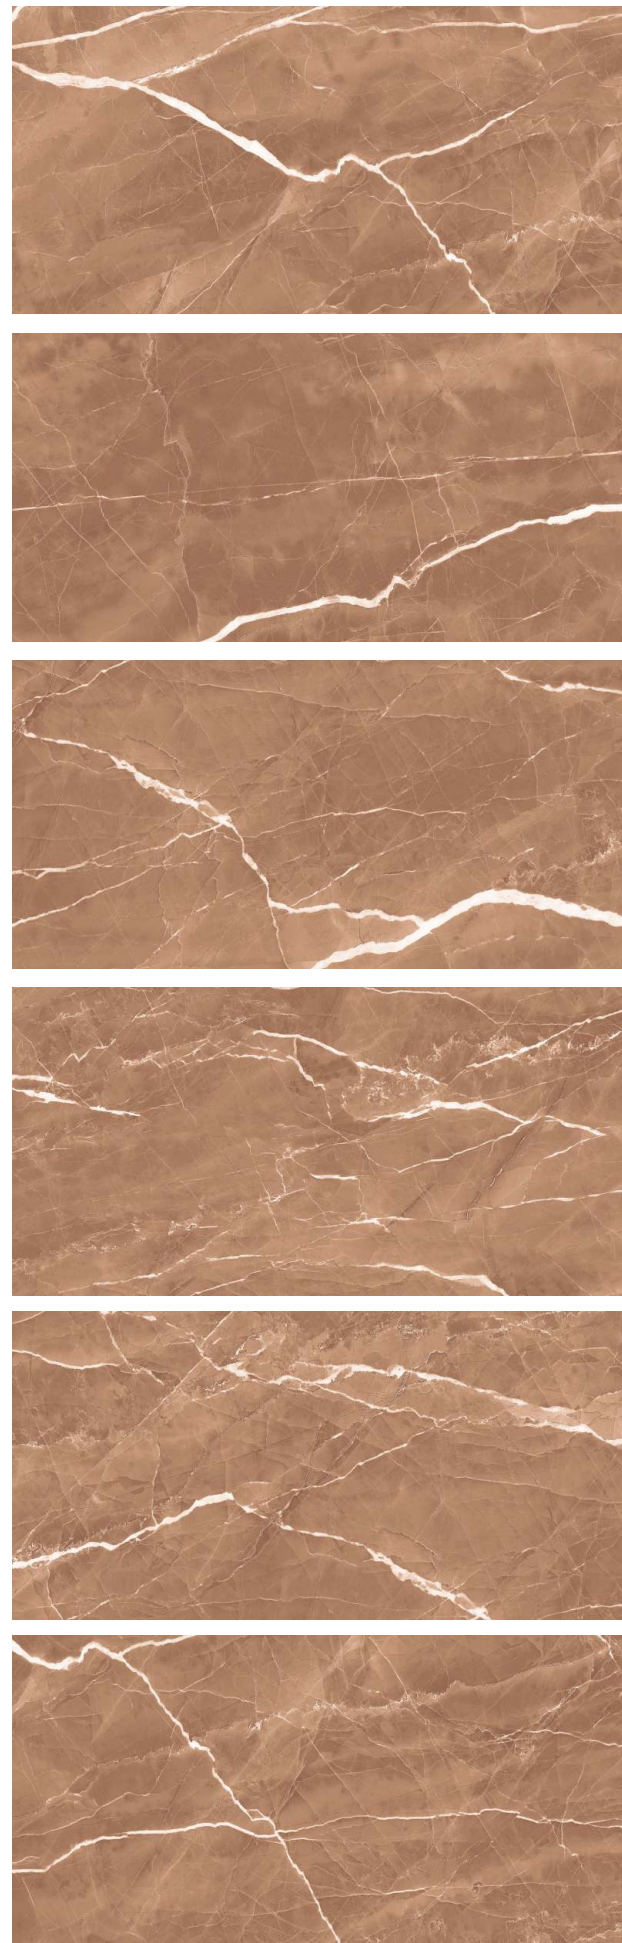

mármol

Size - 60x120cm
Surface - Glossy

mármol

**Ramper Bronze
& Crema**

8 RANDOMS

Ramper Bronze

-  Low Water Absorption
-  Frost Resistant
-  Chemical Resistant
-  Zero Maintenance
-  Easy to Clean

8 RANDOMS