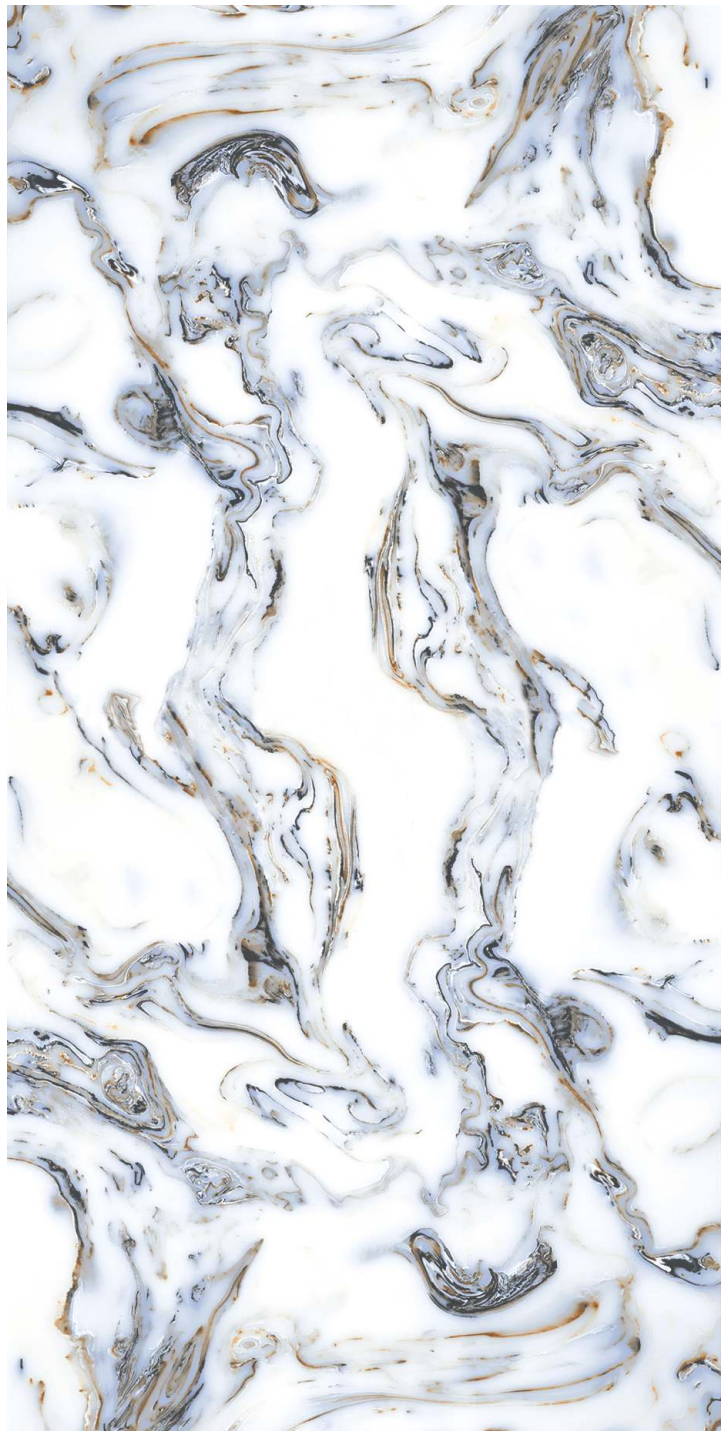

[Back To Index](#)

1 RANDOMS