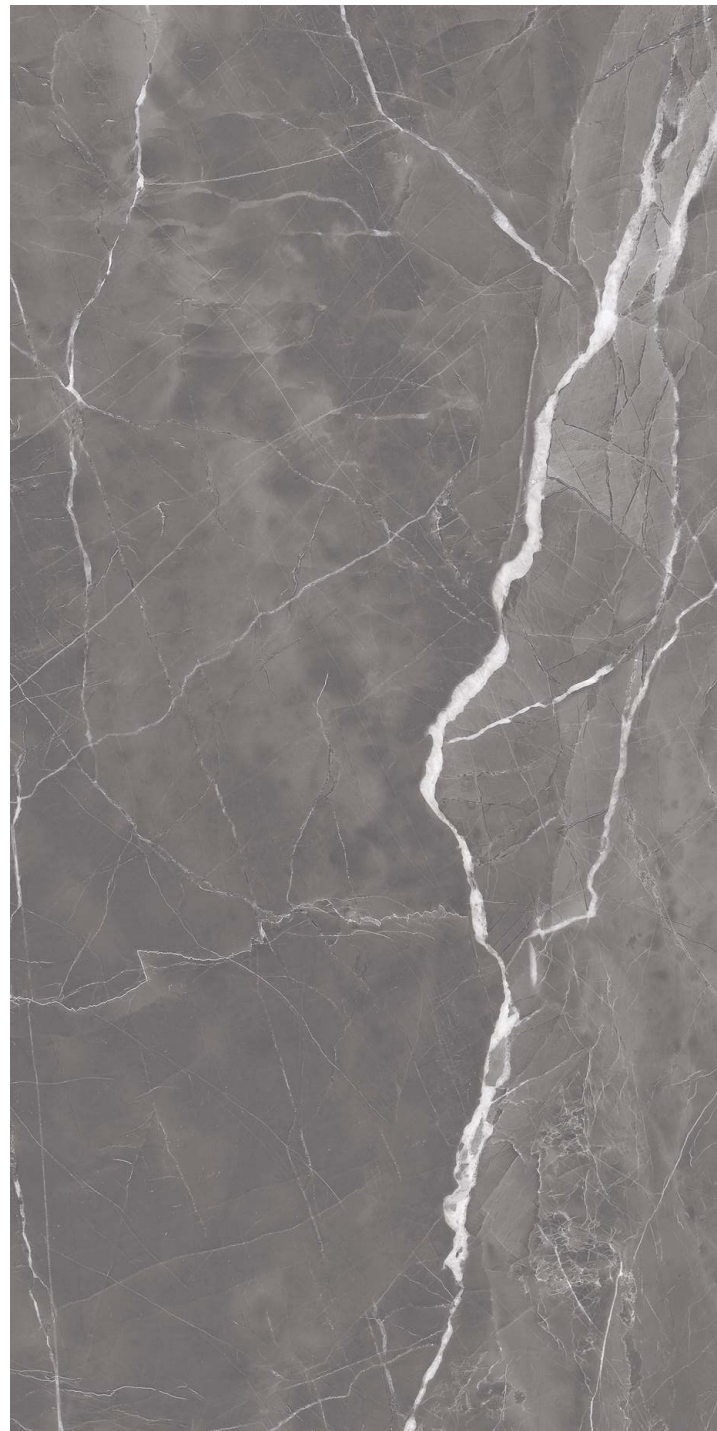

Zero Maintenance

Easy to Clean

Size - 60x120cm
Surface - Glossy

mármol

**Ramper Grey
& Bianco**

 [Back To Index](#)

8 RANDOMS

Ramper Grey