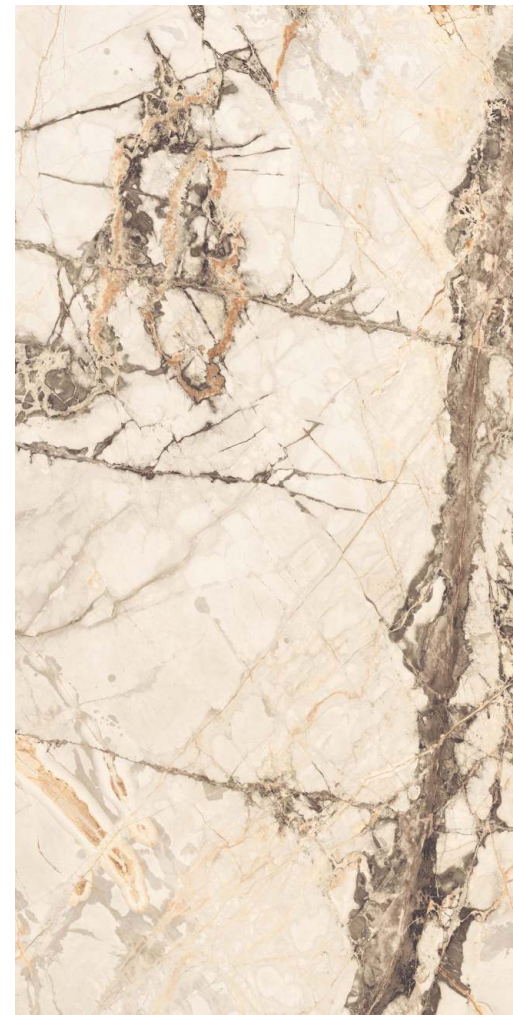

Rmosa Natural

[Back To Index](#)

6 RANDOMS

Low Water Absorption

Frost Resistant

Chemical Resistant

Zero Maintenance

Easy to Clean