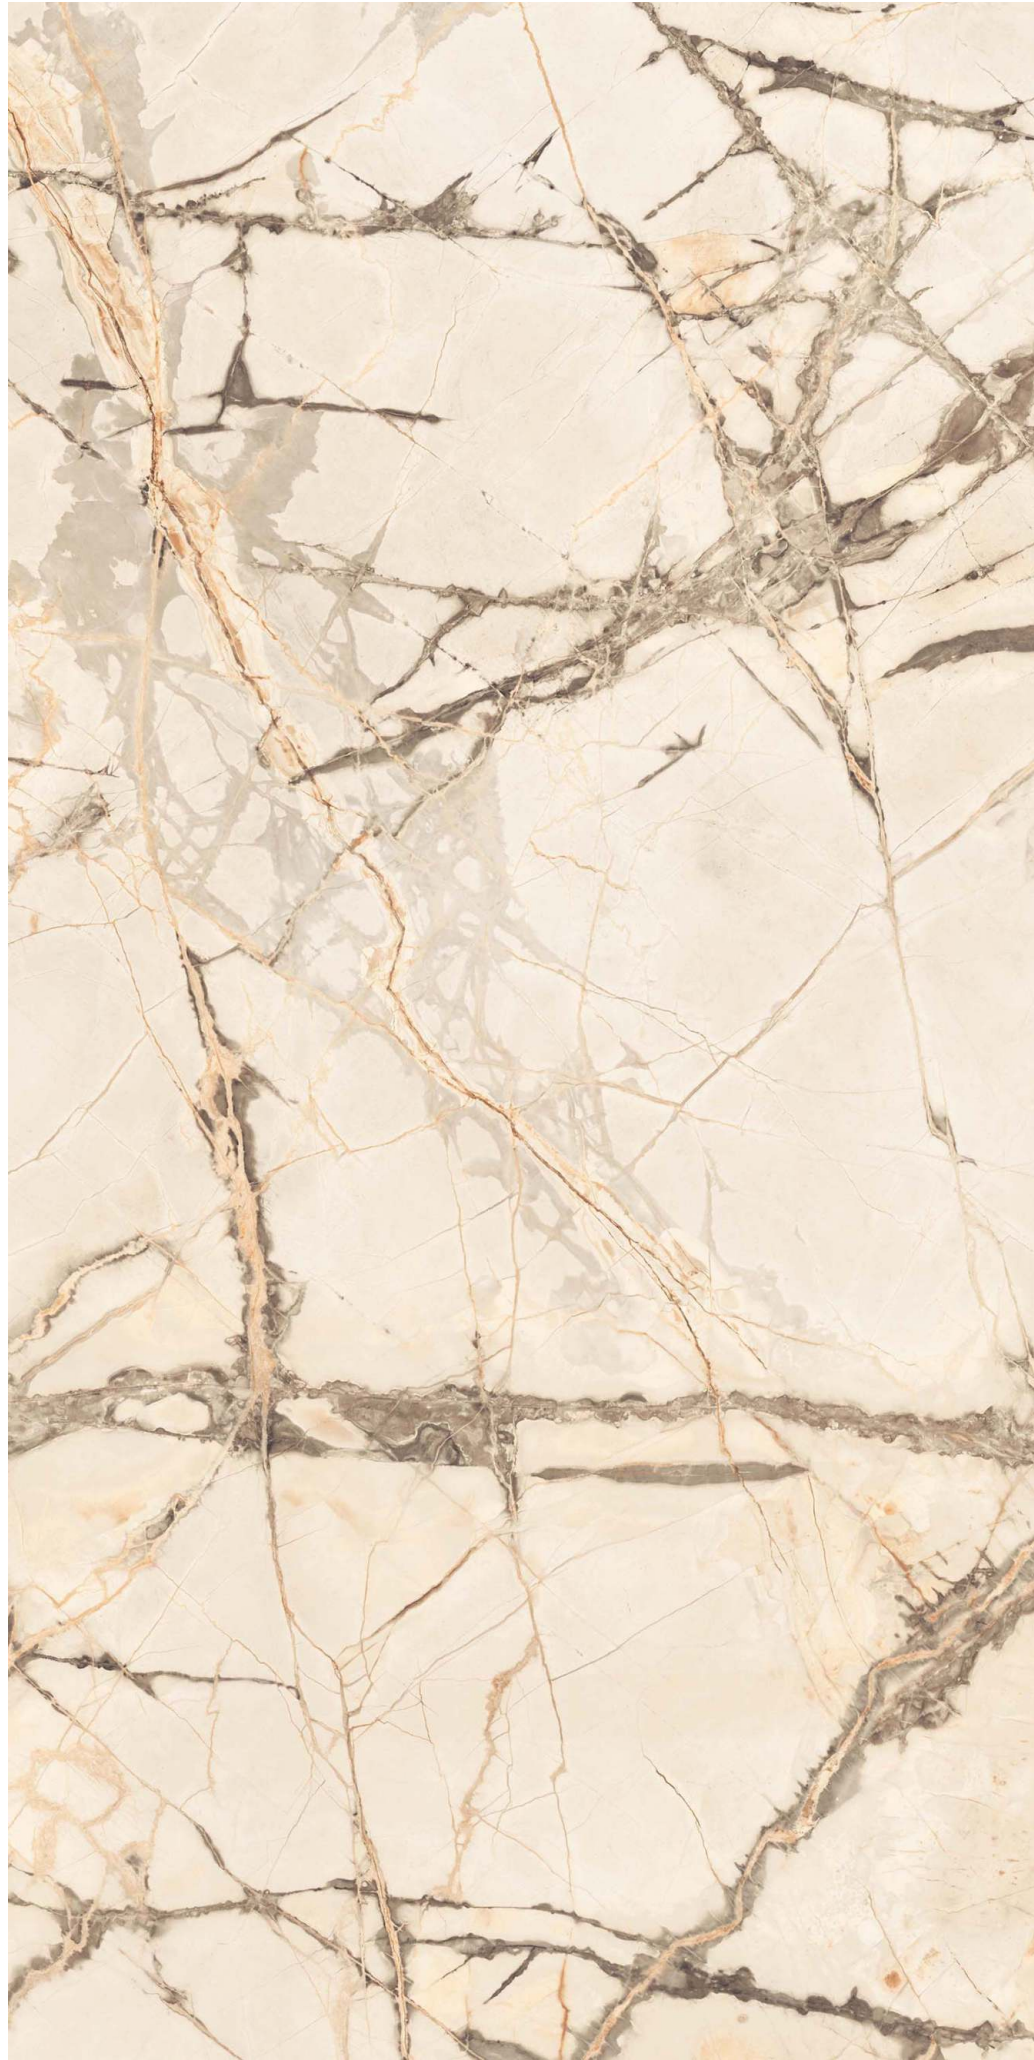

Rmosa Natural

[Back To Index](#)

6 RANDOMS

Low Water Absorption

Frost Resistant

Chemical Resistant

Zero Maintenance

Easy to Clean