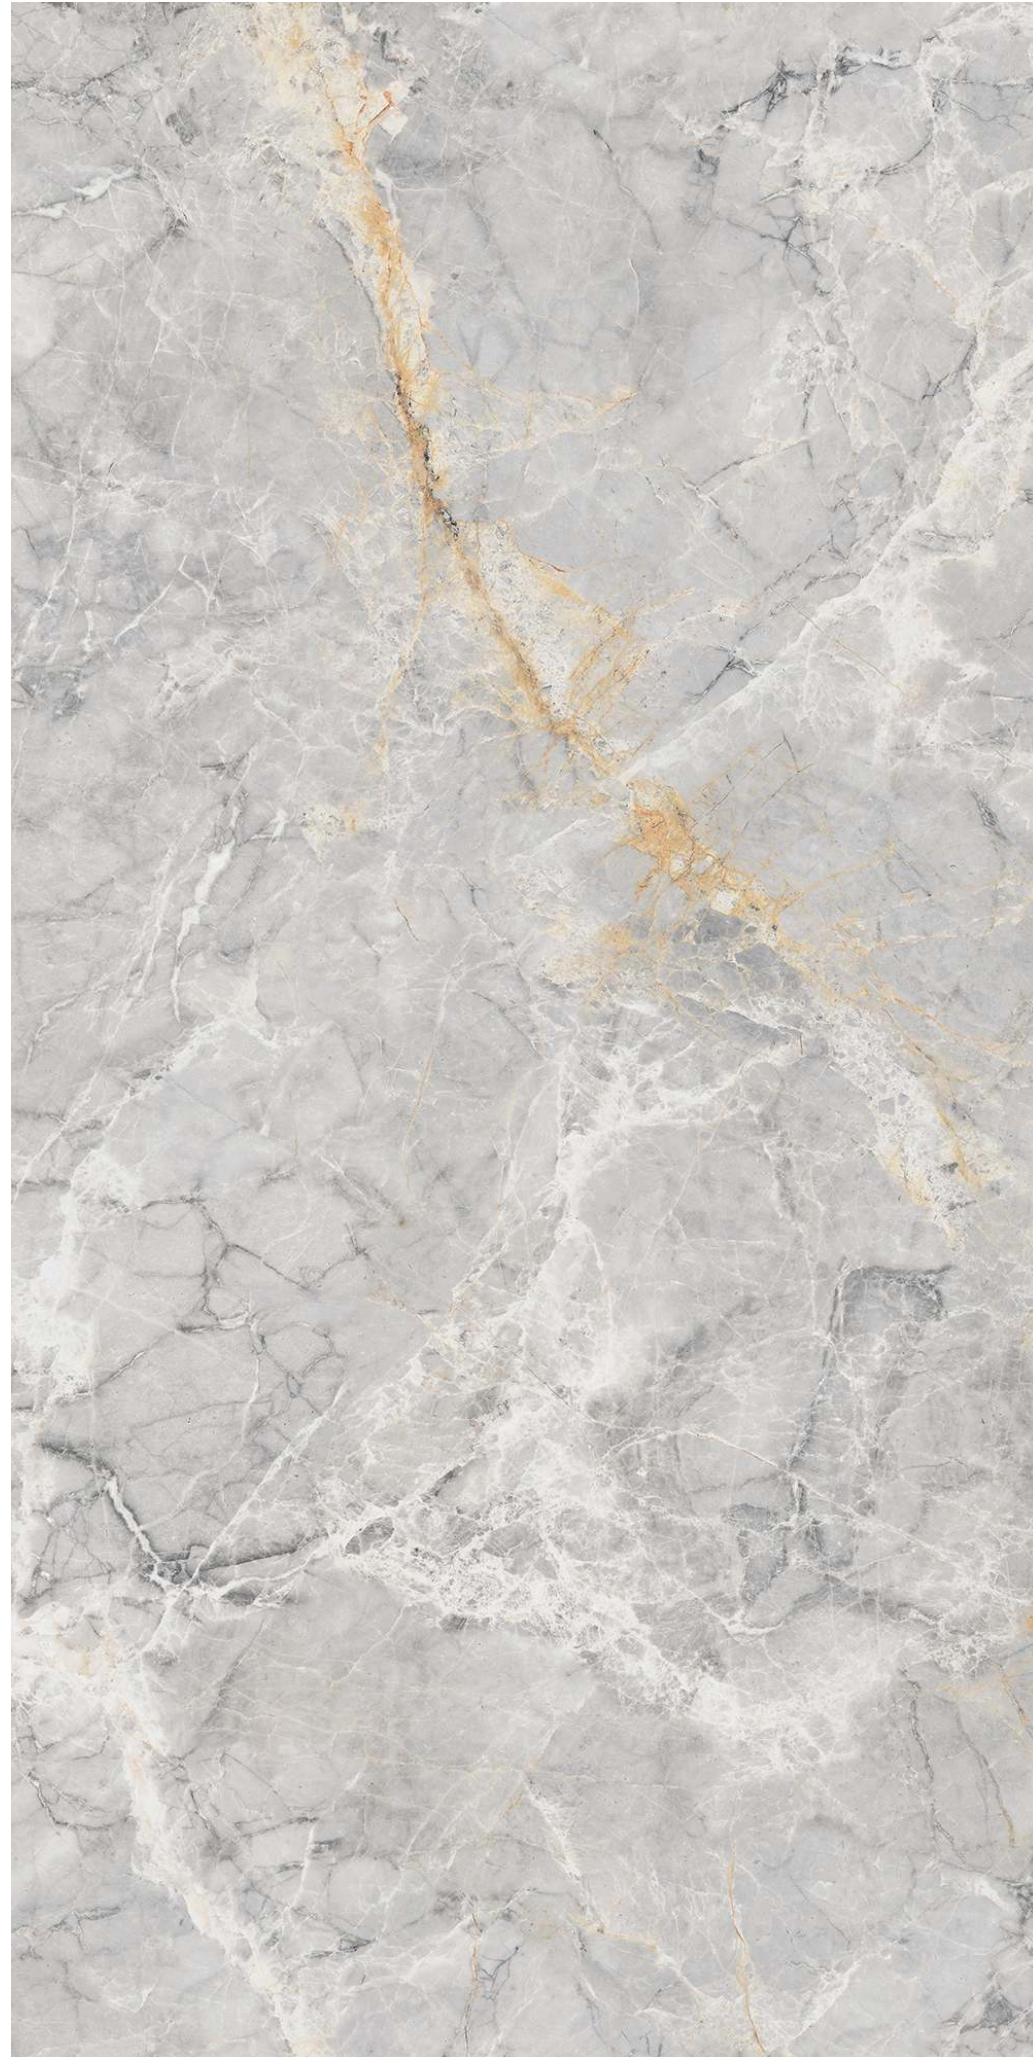

Liver Pool Bianco

[Back To Index](#)

5 RANDOMS

Low Water
Absorption

Frost
Resistant

Chemical
Resistant

Zero
Maintenance

Easy to
Clean