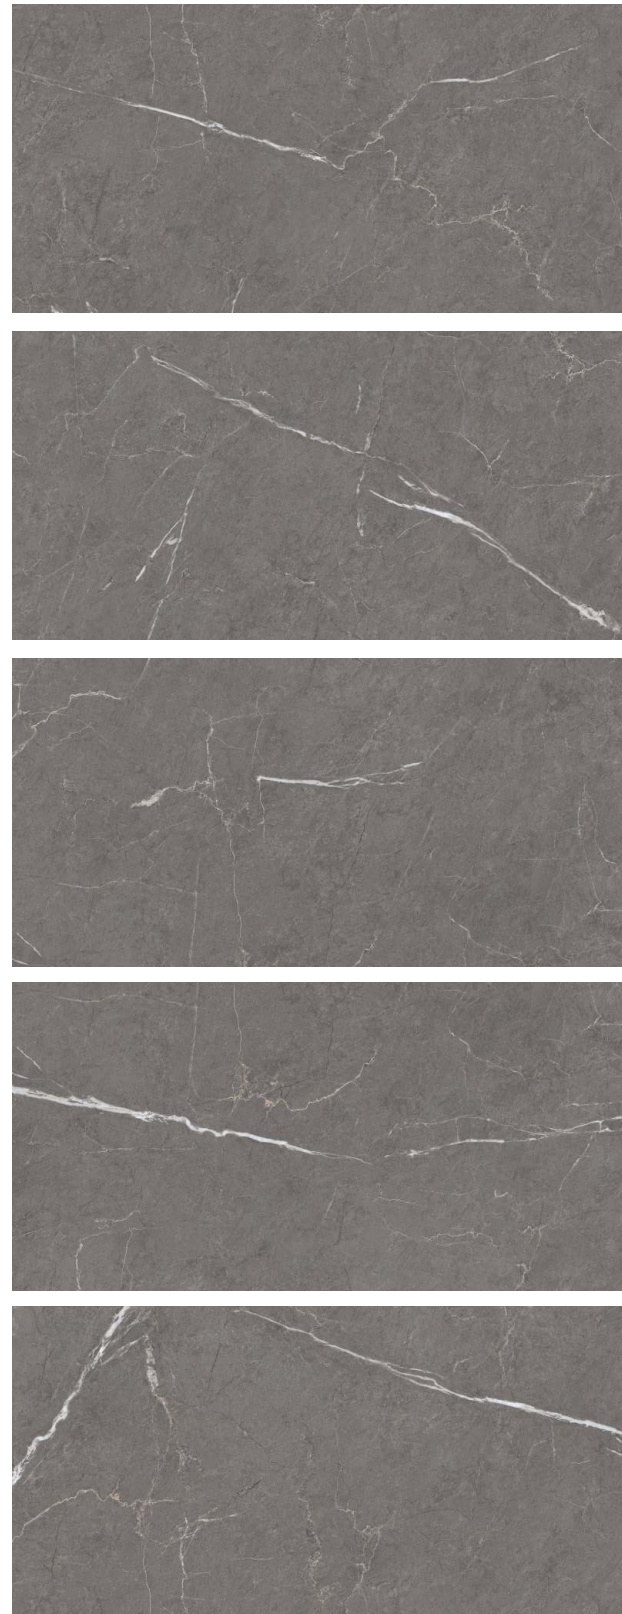

6 RANDOMS

Lotas Armani Beige

-  Low Water Absorption
-  Frost Resistant
-  Chemical Resistant
-  Zero Maintenance
-  Easy to Clean

mármol

Lotas Armani Grey & Bianco

Size - 60x120cm
Surface - Glossy

mármol

6 RANDOMS