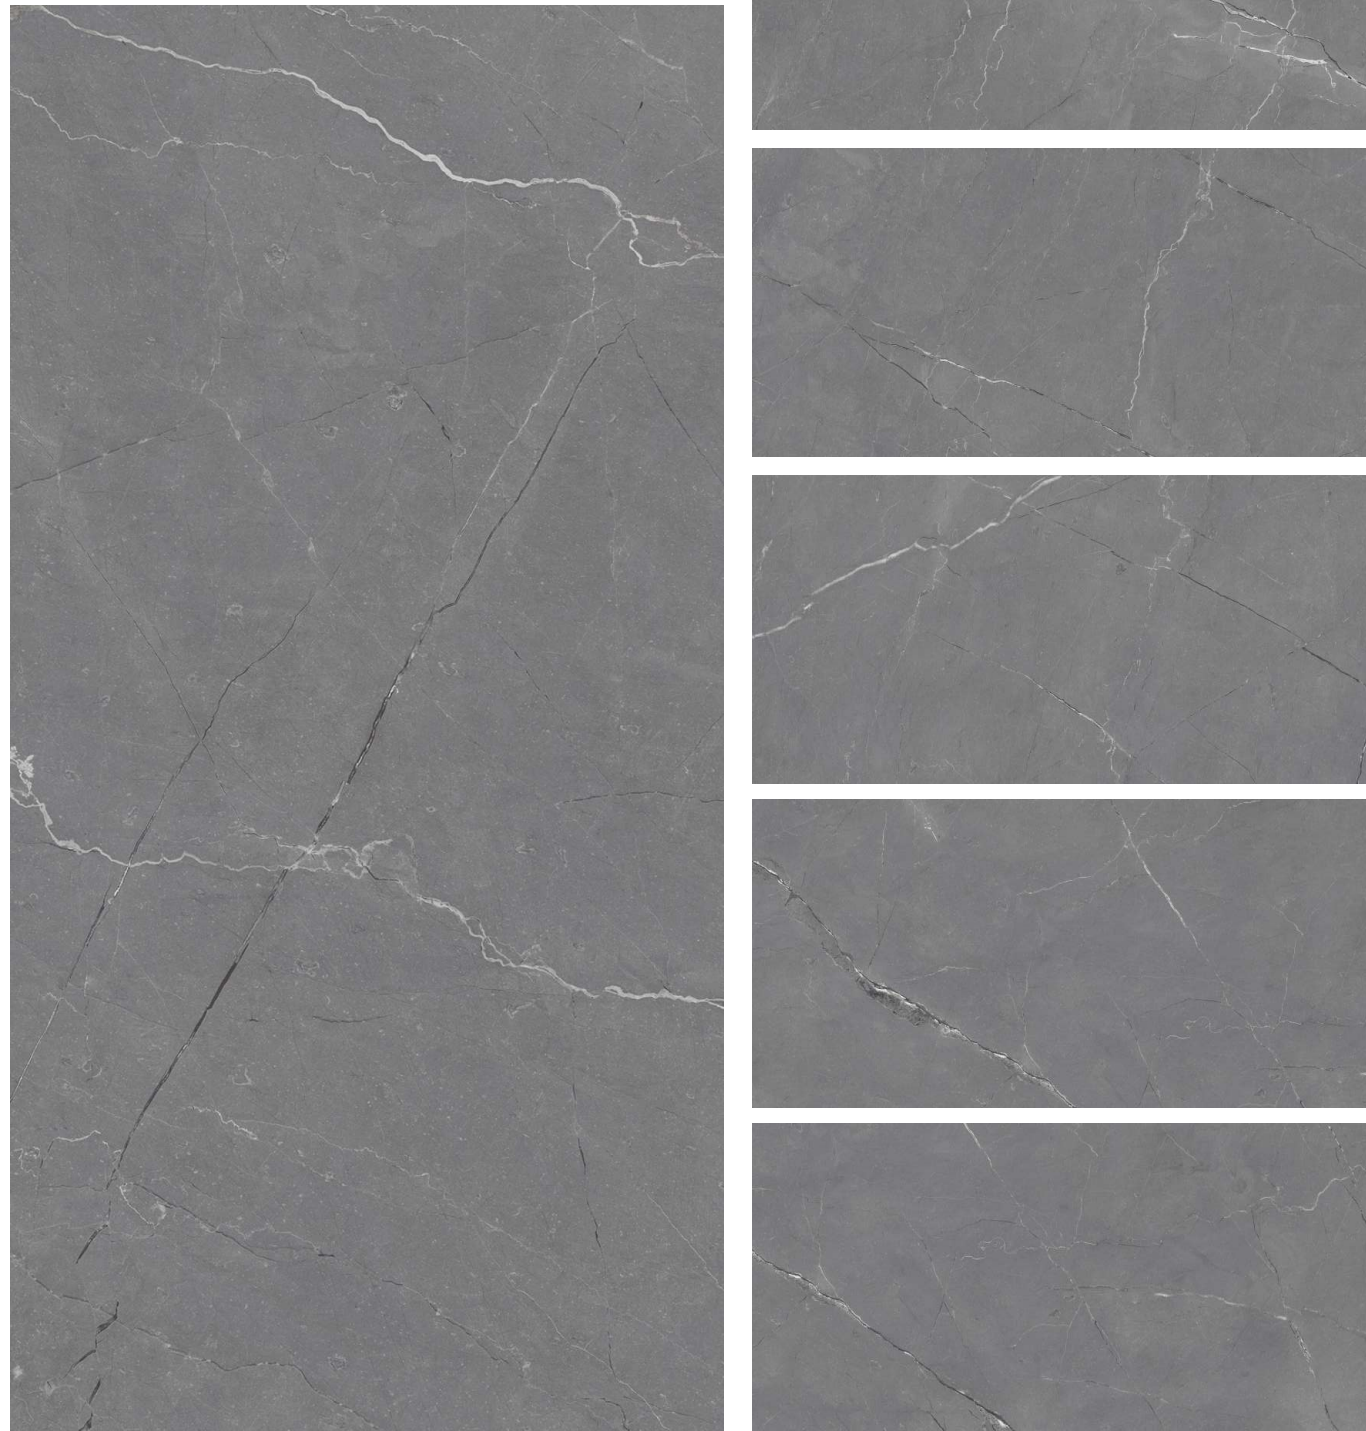

Zero
Maintenance

Easy to
Clean

Size - 60x120cm
Surface - Glossy

mármol

**Pulpis Nero
& Bianco**

6 RANDOMS

Pulpis Nero

-  Low Water Absorption
-  Frost Resistant
-  Chemical Resistant
-  Zero Maintenance
-  Easy to Clean