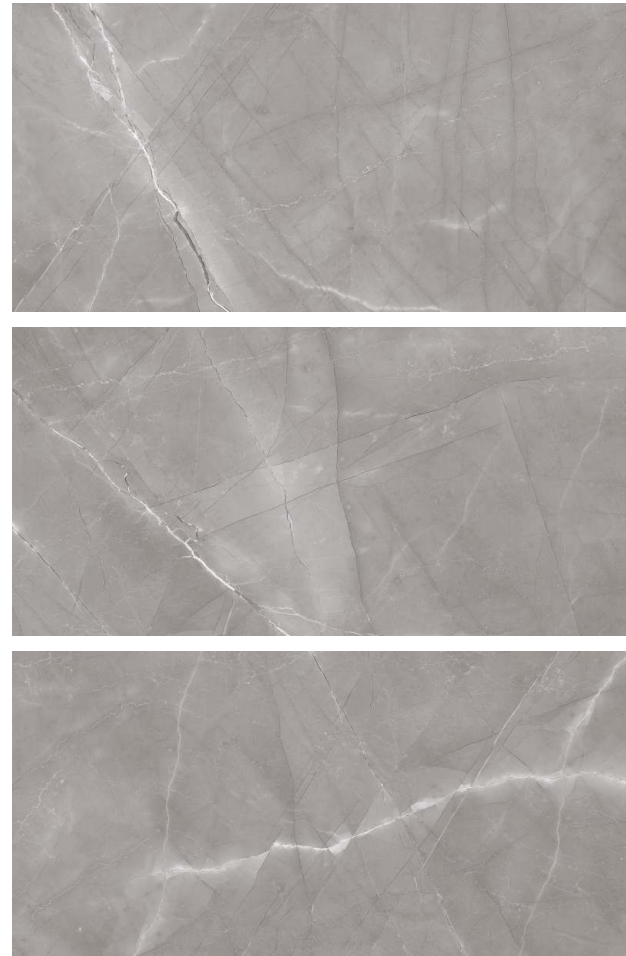

Zero
Maintenance

Easy to
Clean

Size - 60x120cm
Surface - Glossy

mármol

**Melodi Pulpis Grey
& Silver**

4 RANDOMS

Melodi Pulpis Grey

-  Low Water Absorption
-  Frost Resistant
-  Chemical Resistant
-  Zero Maintenance
-  Easy to Clean