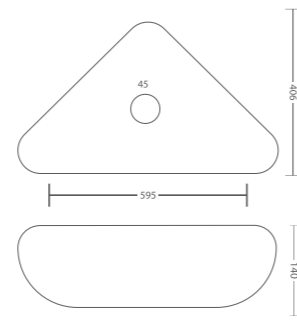

# DIMENSIONS

MADE IN INDIA

SOUL BT63

TESLA BT62

MODAM BT64

HEXAGON BT43

DRIP BT61

LESY BT60