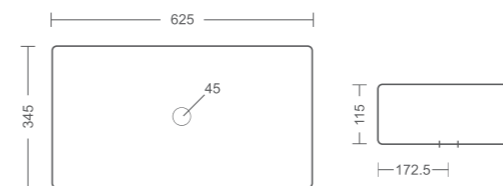

MILANO BT06