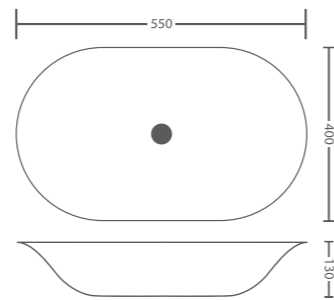

# DIMENSIONS

MADE IN INDIA

SOUL BT63

TESLA BT62

MODAM BT64

HEXAGON BT43

DRIP BT61

LESY BT60