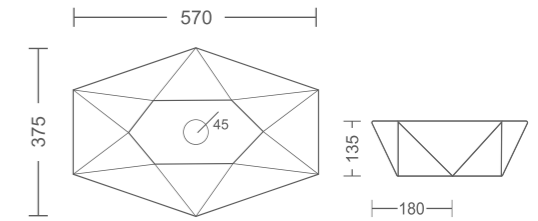

# DIMENSIONS

MADE IN INDIA

SOUL BT63

TESLA BT62

MODAM BT64

HEXAGON BT43

DRIP BT61

LESY BT60