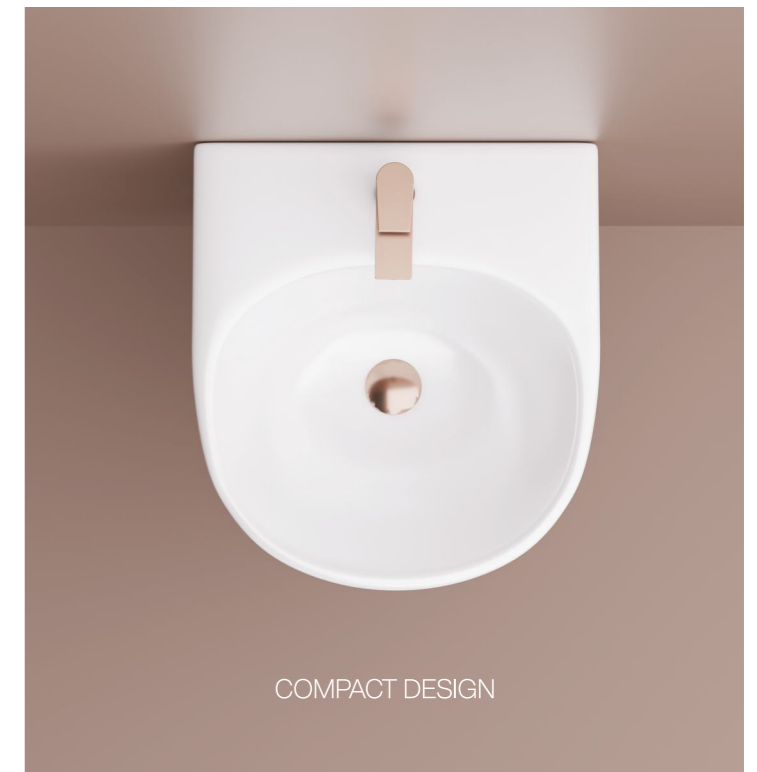

Half Pedestal  
L 324 X W 451 X H 400

REX

BWB29+BHPD02

Half Pedestal  
L 355 X W 465 X H 410

add a touch of sophistication, creating a floating, open space that brings contemporary charm and elegance to the bathroom.

MODERN SOPHISTICATION WITH SPACE-SAVING STYLE

EASY TO  
MAINTAIN

SUPERIOR  
GLAZE

EASY TO  
CLEAN

**INTEGRATED BASIN**  
COLLECTION

 MADE IN INDIA

**NEO**

BWB37

Integrated Basin  
L 380 X W 365 X H 295

COMPACT DESIGN

Transform  
your space with  
our beautifully  
crafted basins

where style  
and function  
unite.

**CAMRY**

BWB40

Integrated Basin  
L350 X W355 X H285