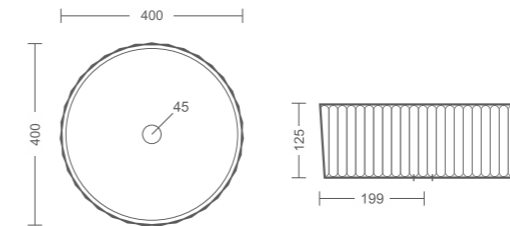

DIMENSIONS

MADE IN INDIA

CORE BT69

ALIA BT44

ELITE BT45

SENT BT28

VENUS BT02

LOTUS BT05

PARKER BT16

BOOK BT35

METRO BT50

MOUNT BT01A

OVAL BT09

OGE BT17