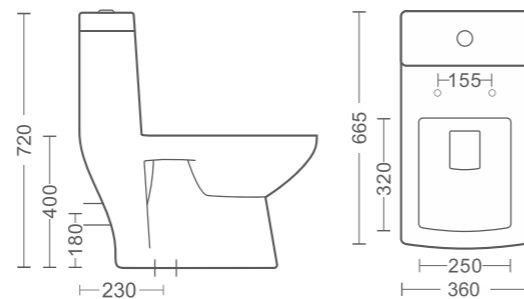

CRISIL

BOP09