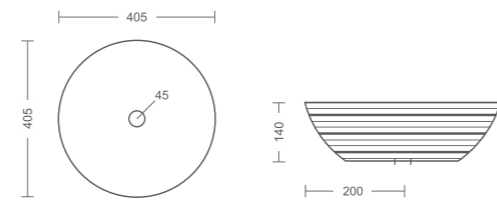

# DIMENSIONS

MADE IN INDIA

**LAVA** BT 52

**ORION** BT 10

**CLOVE** BT 30

STANDARD HEIGHT FOR  
WALL HUNG FIXING

**SEED** BT 31

**NORD** BT 32