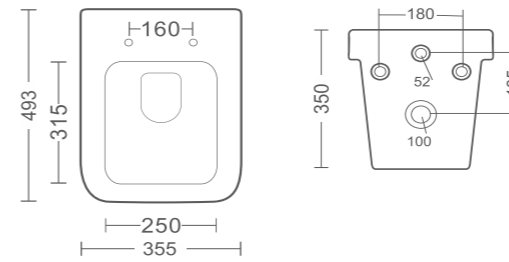

DIMENSIONS

MADE IN INDIA

NANO BW16

SEEN BW17

JOHN BW15

KEY BW09