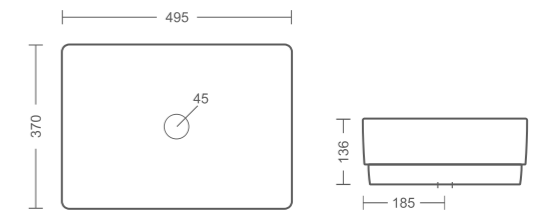

DIMENSIONS

MADE IN INDIA

MODAM BT64

HEXAGON BT43

DRIP BT61

VITTA BT24

AUDI BT26

VICTORIA BT22

MILANO BT06

SEM BT18