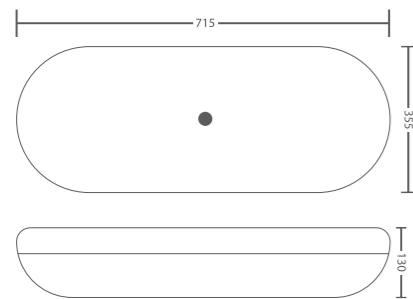

DIMENSIONS

MADE IN INDIA

MODAM BT64

HEXAGON BT43

DRIP BT61

VITTA BT24

AUDI BT26

SLACK BT20

VICTORIA BT22

MILANO BT06

SEM BT18