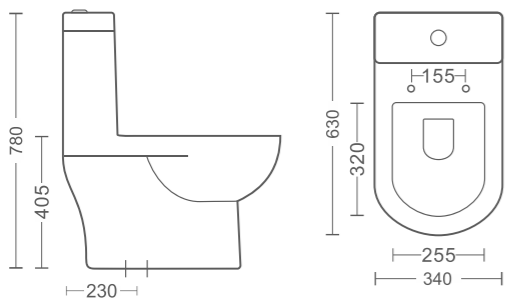

CELLOW

BOP04