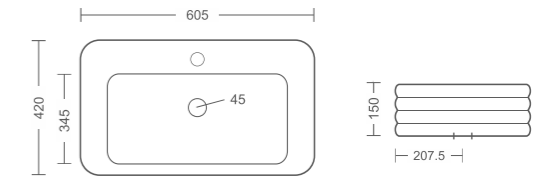

DIMENSIONS

MADE IN INDIA

CORE BT69

ALIA BT44

ELITE BT45

SENT BT28

VENUS BT02

LOTUS BT05

PARKER BT16

BOOK BT35

METRO BT50

MOUNT BT01A

OVAL BT09

OGE BT17