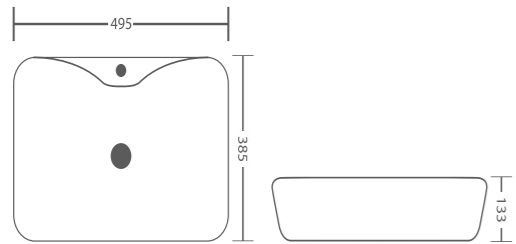

# DIMENSIONS

MADE IN INDIA

**LAVA** BT 52

**ORION** BT 10

**CLOVE** BT 30

STANDARD HEIGHT FOR  
WALL HUNG FIXING

**SEED** BT 31

**NORD** BT 32