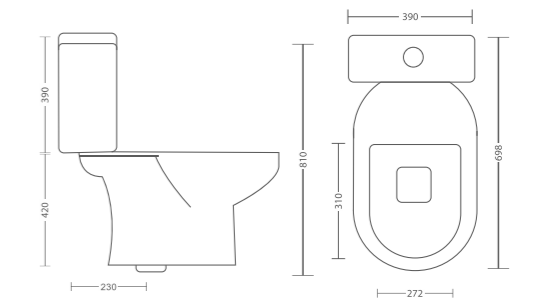

BIXBY

BTP02