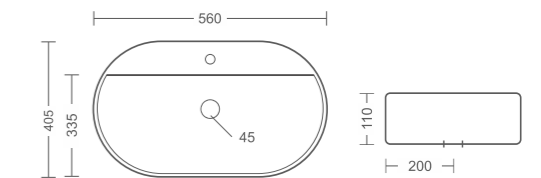

# DIMENSIONS

MADE IN INDIA

**LAVA** BT 52

**ORION** BT 10

**CLOVE** BT 30

STANDARD HEIGHT FOR  
WALL HUNG FIXING

**SEED** BT 31

**NORD** BT 32