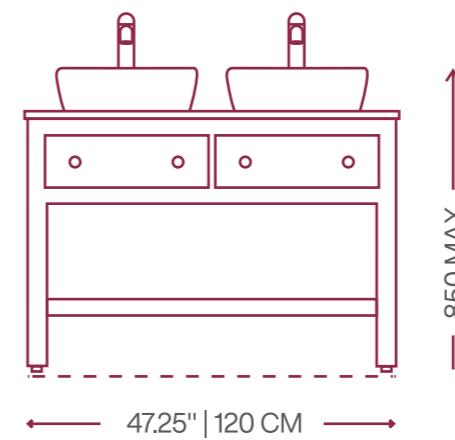

INSTALLATION GUIDE

STANDARD HEIGHT FOR
TABLE TOP FIXING