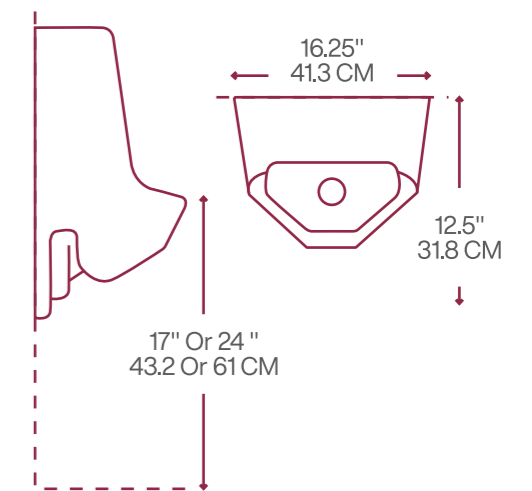

STANDARD HEIGHT FOR
URINAL FIXING

PLAZMA BT 33