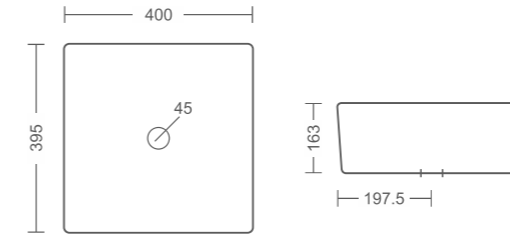

PARKER BT16