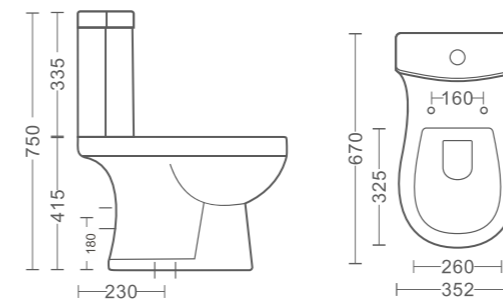

DIMENSIONS

MADE IN INDIA

BOP08

BOP02

BOP13

BOP06

BOP18

BOP22

BOP05

BOP28

BOP04

BOP09

CAT

BTP01

BTP02