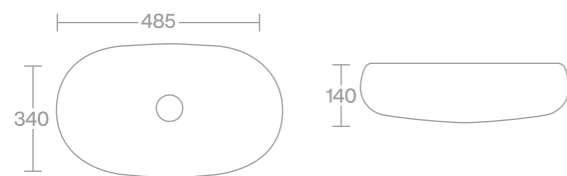

# DIMENSIONS

MADE IN INDIA

**LAVA** BT 52

**ORION** BT 10

**CLOVE** BT 30

STANDARD HEIGHT FOR  
WALL HUNG FIXING

**SEED** BT 31

**NORD** BT 32