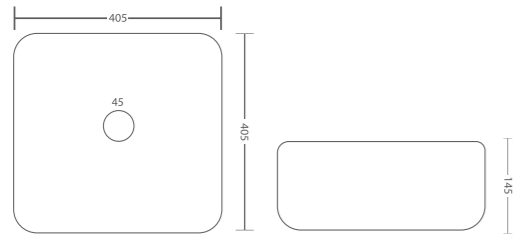

# DIMENSIONS

MADE IN INDIA

SOUL BT63

TESLA BT62

MODAM BT64

HEXAGON BT43

DRIP BT61

LESY BT60