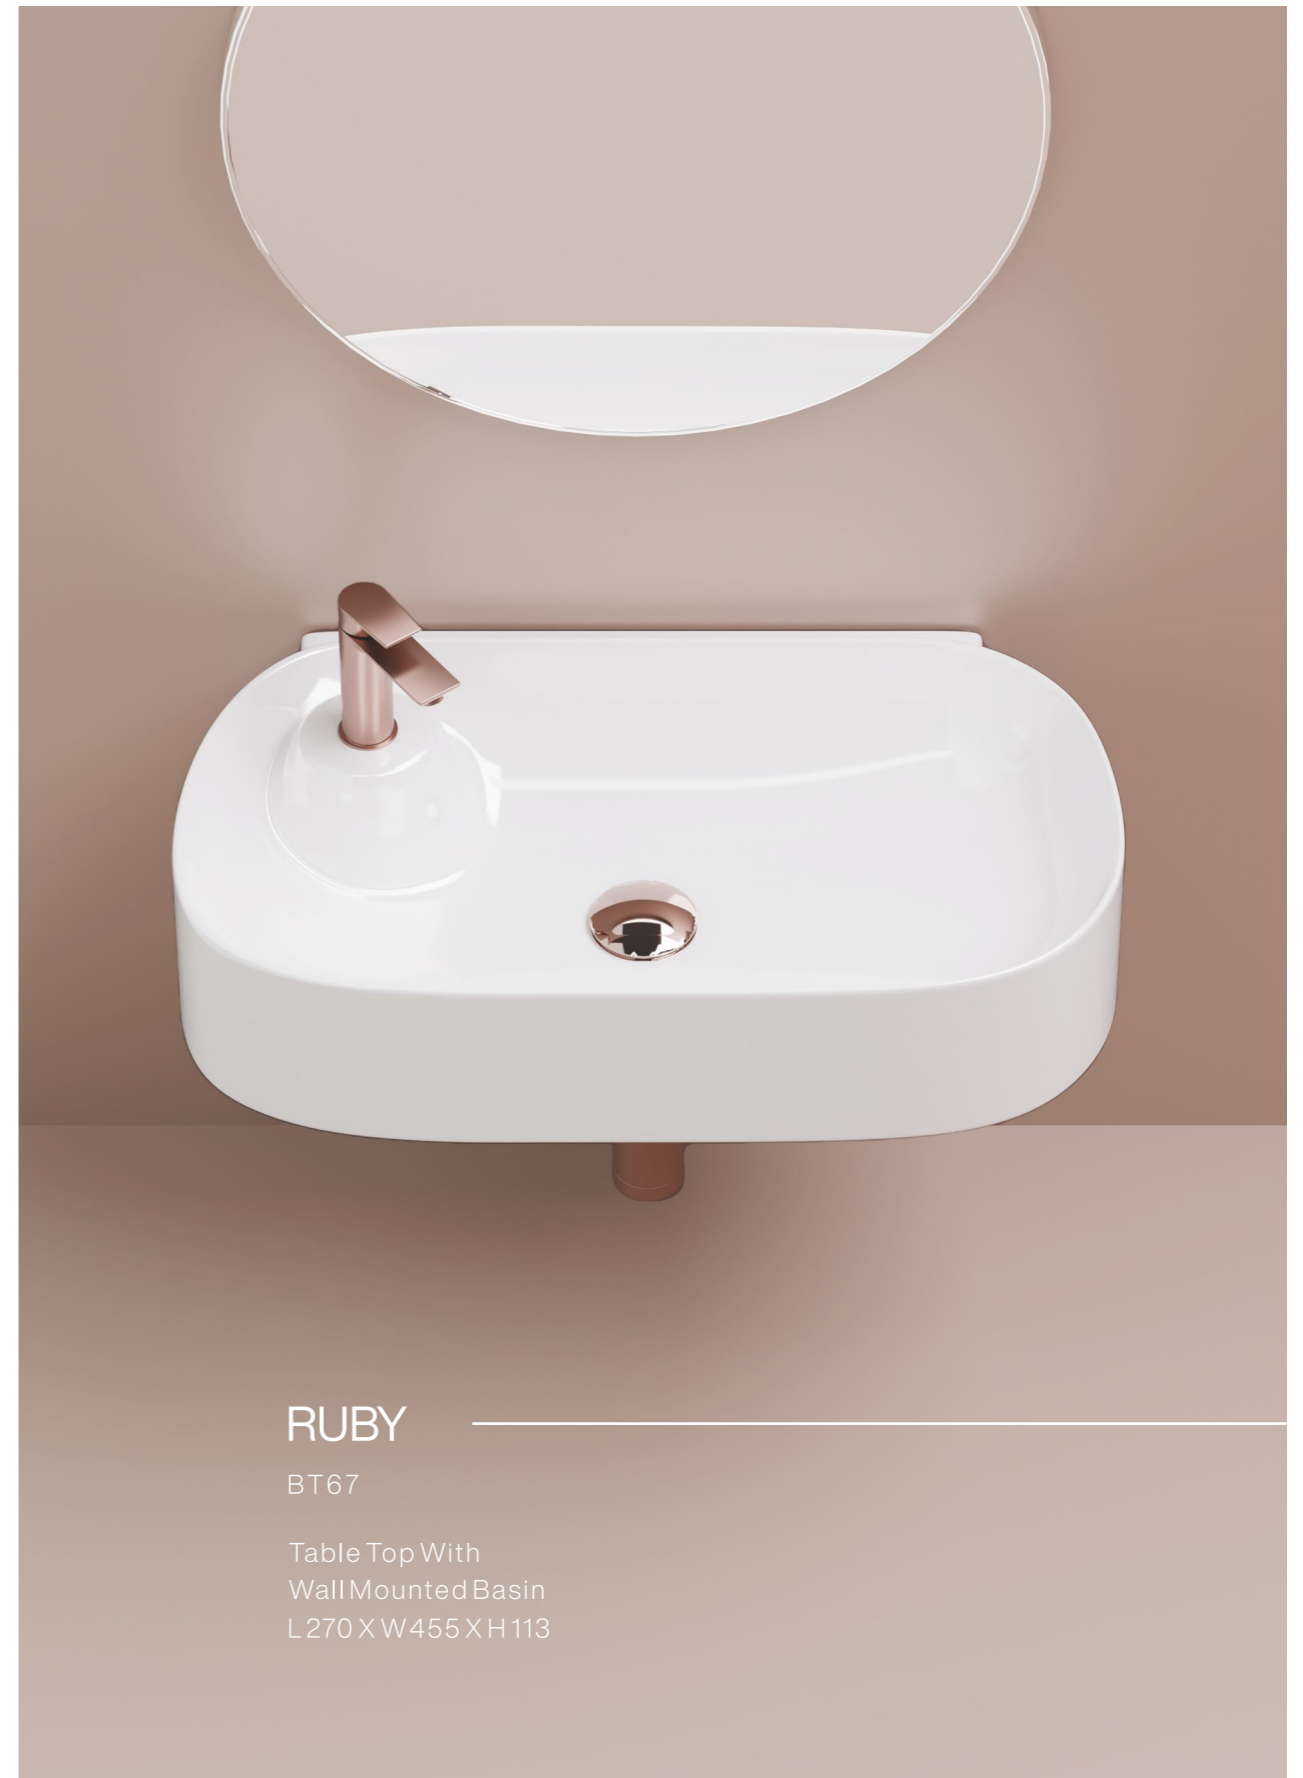

PERTH

BWB35

Table Top With
Wall Mounted Basin
L 336 X W 465 X H 150

RUBY

BT67

Table Top With
Wall Mounted Basin
L 270 X W 455 X H 113