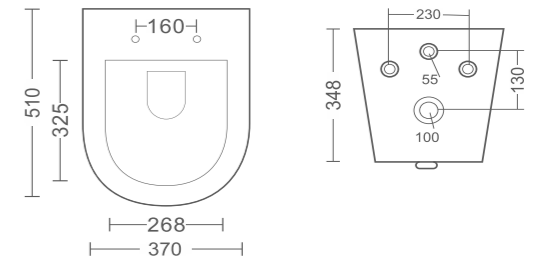

DIMENSIONS

MADE IN INDIA

NANO BW16

SEEN BW17

JOHN BW15

KEY BW09