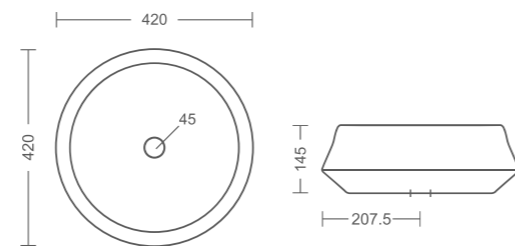

MOUNT BT01A