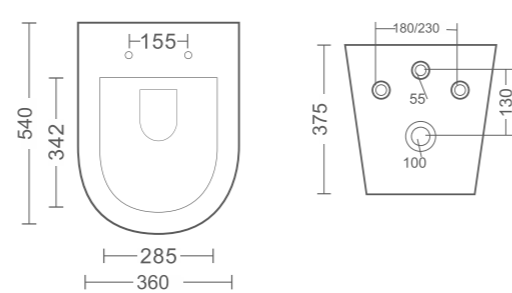

DIMENSIONS

MADE IN INDIA

NANO BW16

SEEN BW17

JOHN BW15

KEY BW09

SUN BW04