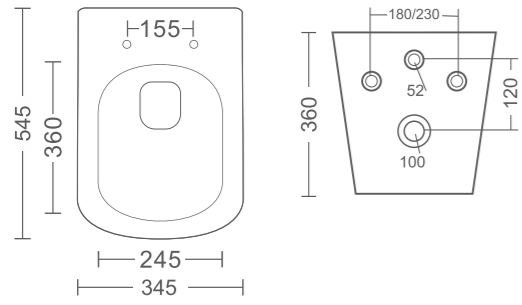

DIMENSIONS

MADE IN INDIA

LIVA BW02