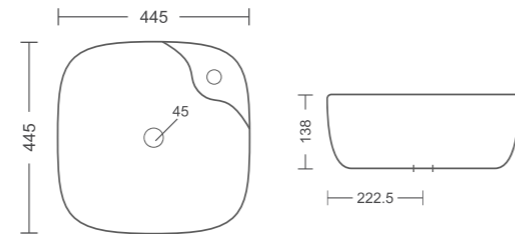

# DIMENSIONS

MADE IN INDIA

CORE BT69

ALIA BT44

ELITE BT45

SENT BT28

VENUS BT02

LOTUS BT05