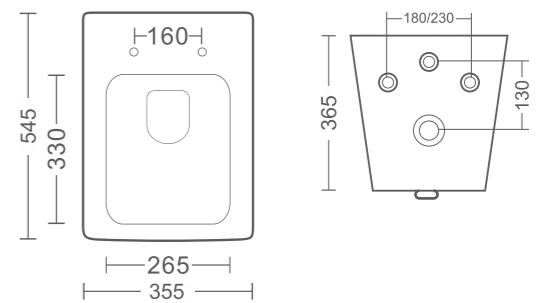

DIMENSIONS

MADE IN INDIA

NANO BW16

SEEN BW17

JOHN BW15

KEY BW09

SPANO BW06