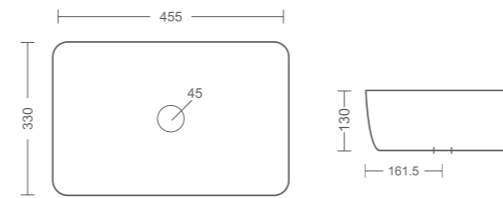

DIMENSIONS

MADE IN INDIA

MODAM BT64

HEXAGON BT43

DRIP BT61

VITTA BT24

AUDI BT26

VICTORIA BT22

MILANO BT06

SEM BT18