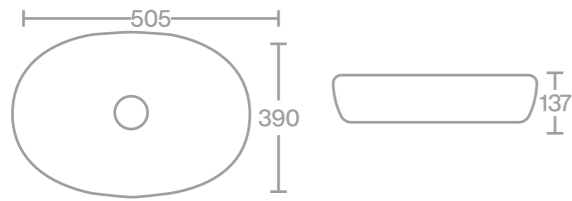

# DIMENSIONS

MADE IN INDIA

CORE BT69

ALIA BT44

ELITE BT45

SENT BT28

VENUS BT02

LOTUS BT05