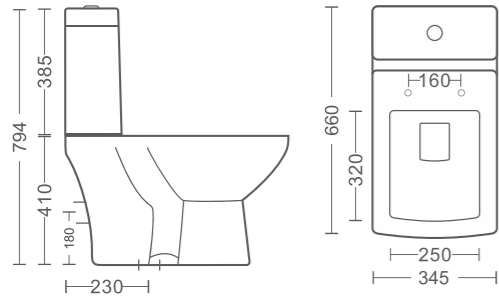

DIMENSIONS

MADE IN INDIA

EVA BTP03