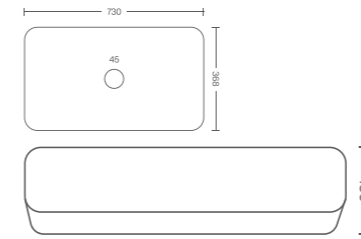

# DIMENSIONS

MADE IN INDIA

SOUL BT63

TESLA BT62

MODAM BT64

HEXAGON BT43

DRIP BT61

LESY BT60