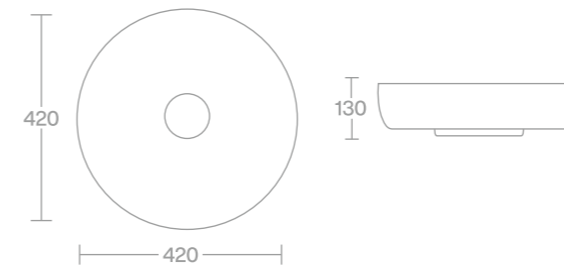

# DIMENSIONS

MADE IN INDIA

**LAVA** BT 52

**ORION** BT 10

**CLOVE** BT 30

STANDARD HEIGHT FOR  
WALL HUNG FIXING

**SEED** BT 31

**NORD** BT 32