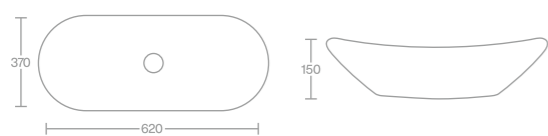

PLAZMA BT 33