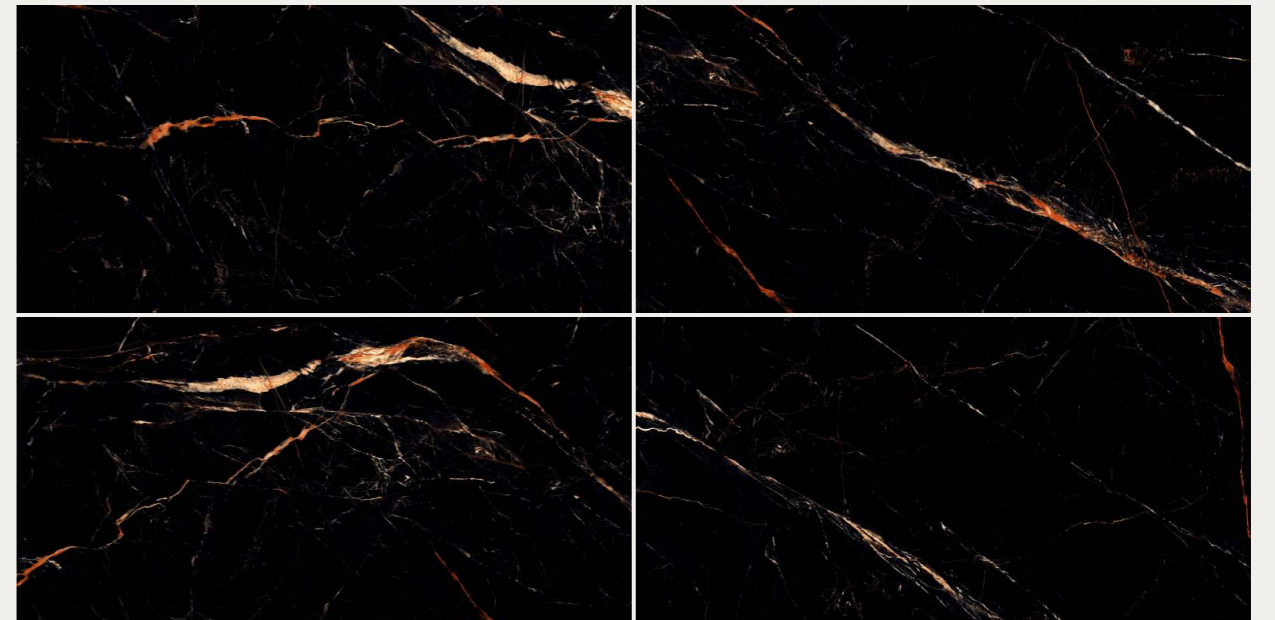

60x120
CM

Decorative tiles are the jewels of a room, adding sparkle and depth to the design.

Daisy Decor

Austral Black

Daisy

[Back To Index](#)

HIGHGLOSS

decora
Inviting interiors