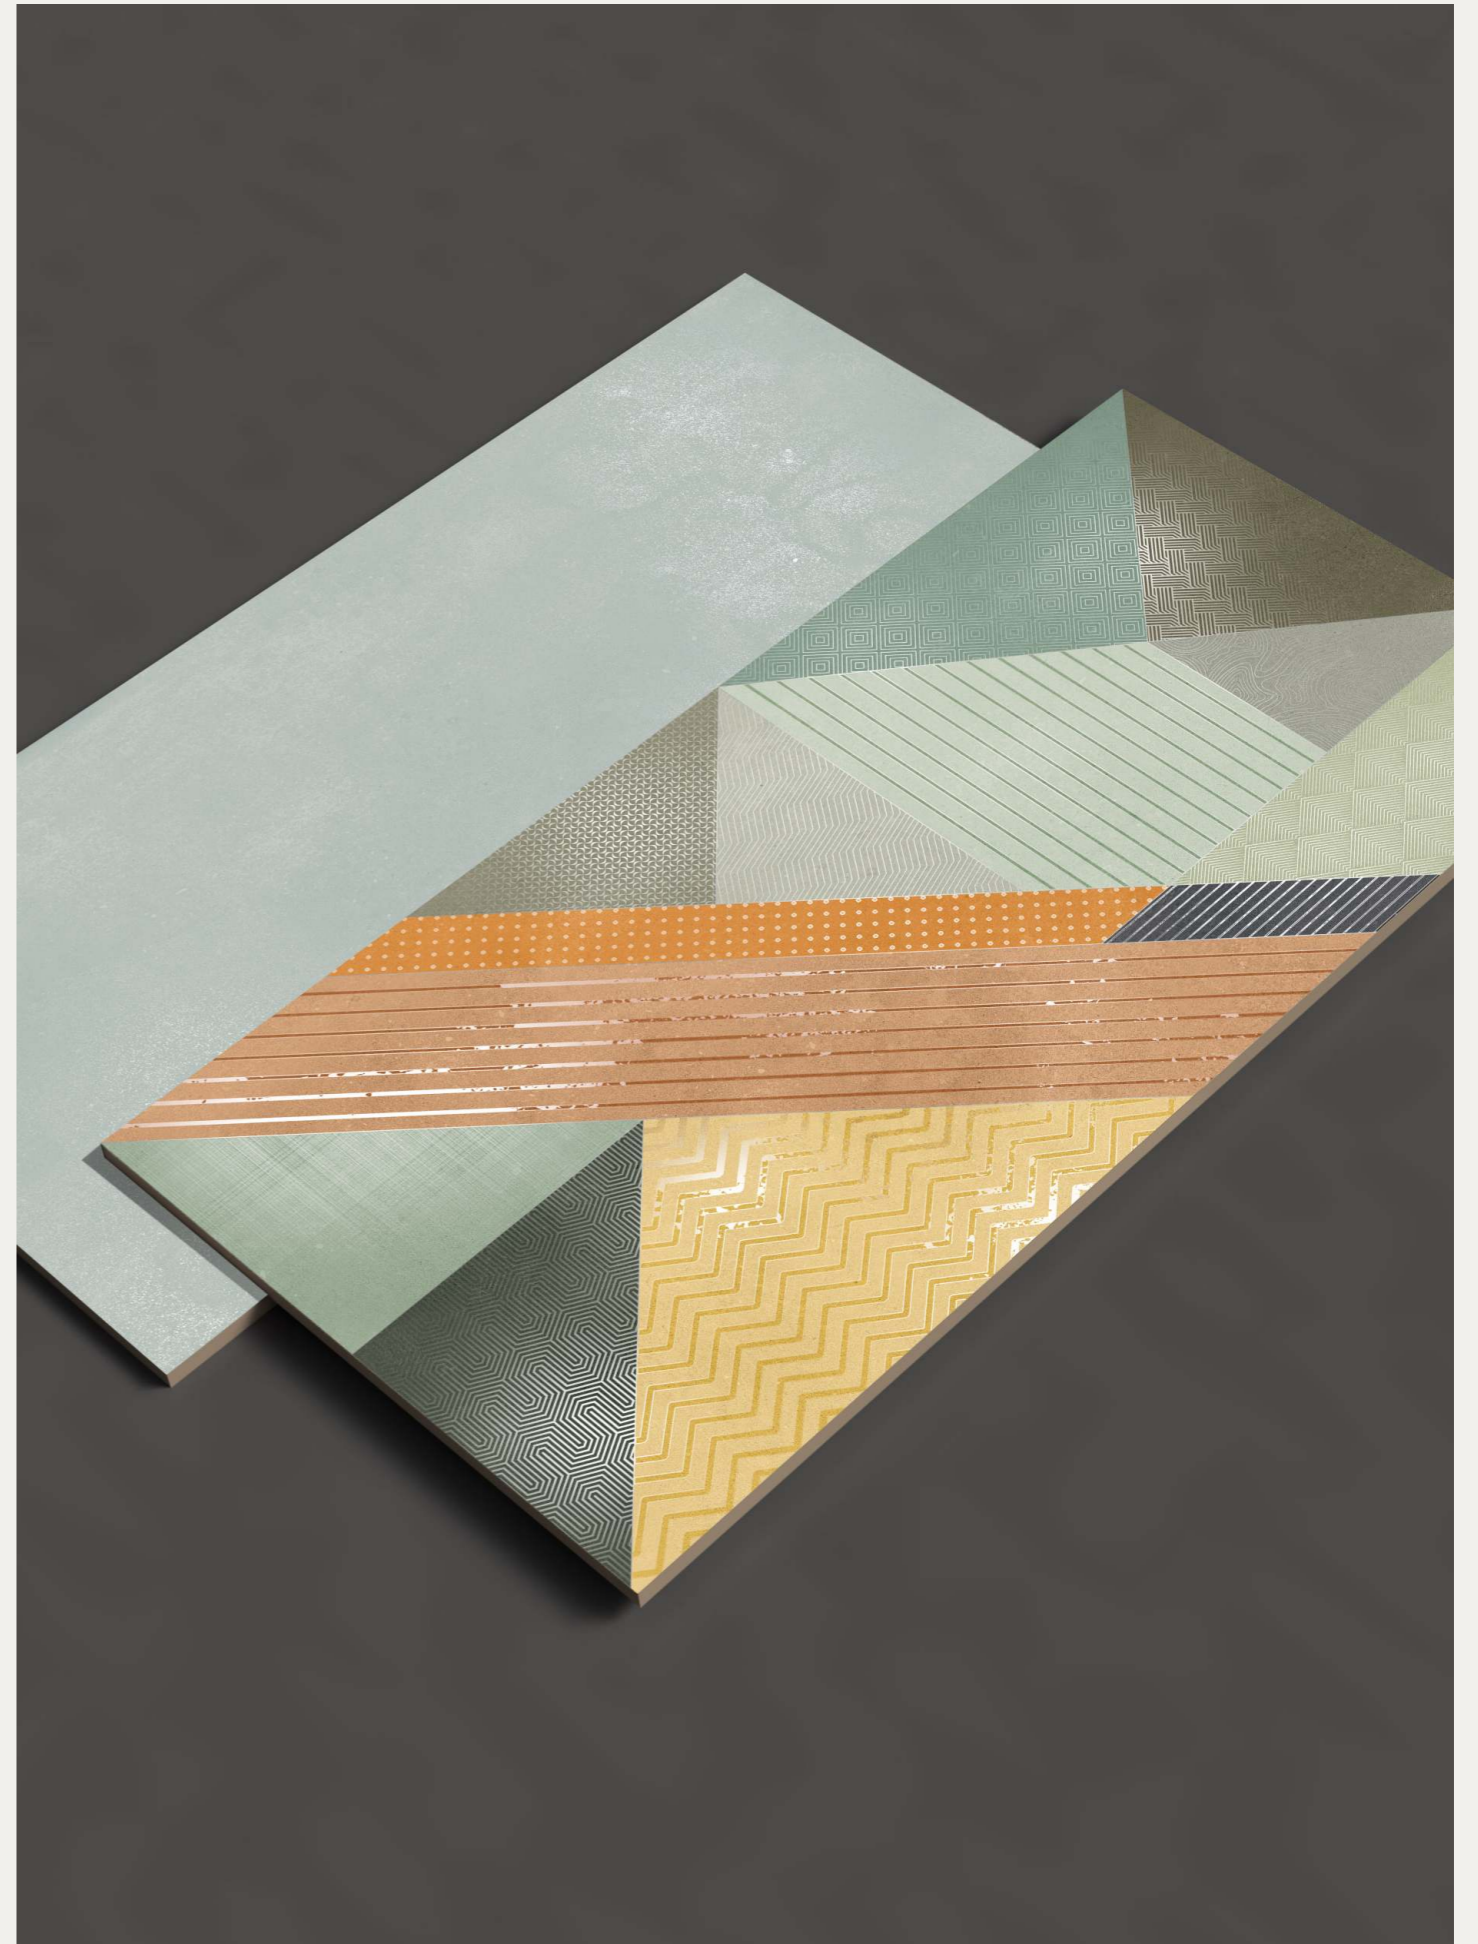

60x120
CM

Abstract tiles are the dreams
of the floor and **walls,**

where imagination takes shape in color
and form, inviting us into a world beyond
the ordinary."