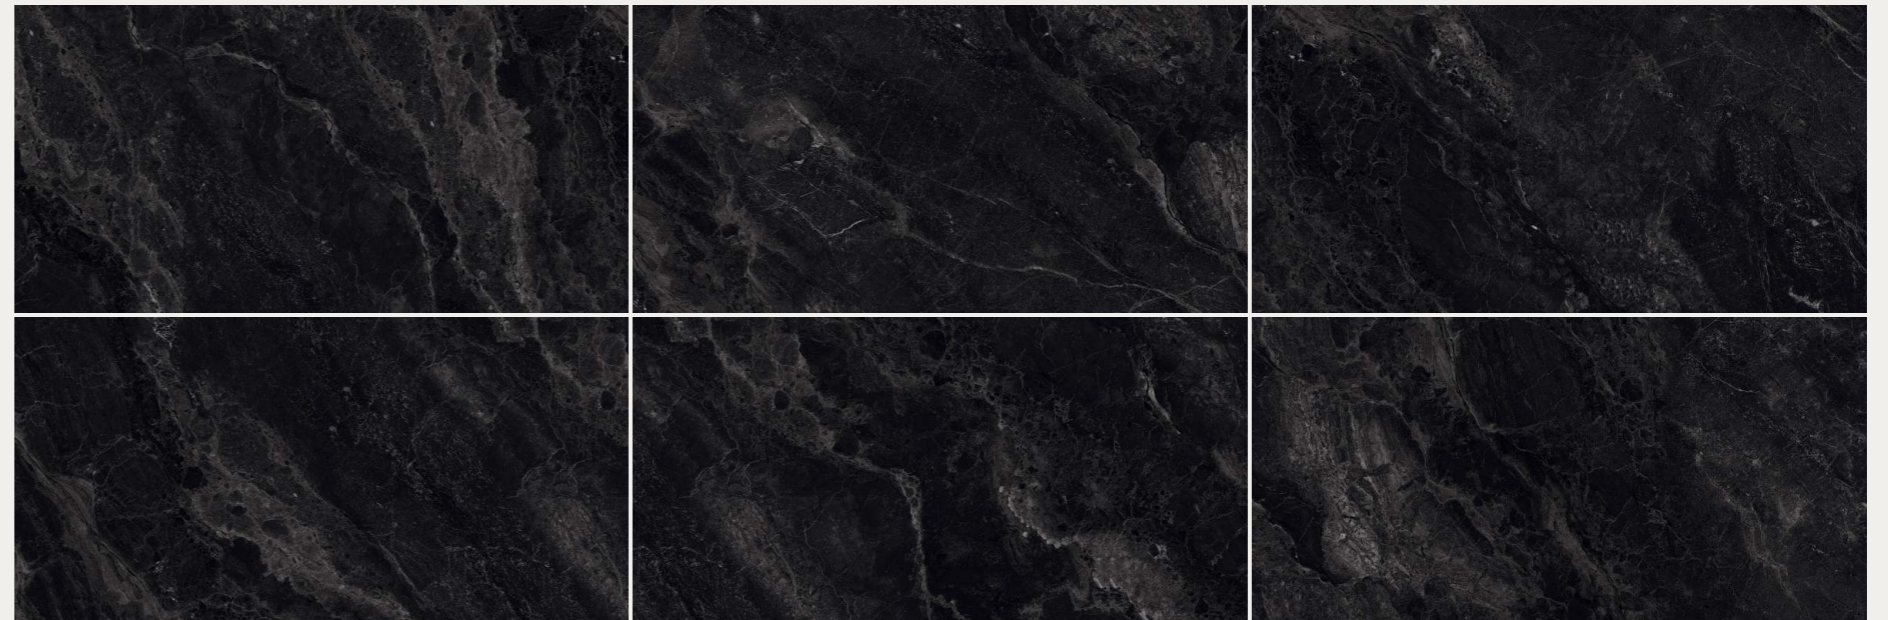

Golden Leaf

HIGHGLOSS

decora
Inviting interiors

60x120
CM

Decorative tiles are the jewels of a room, adding sparkle and depth to the design.

Golden Leaf Decor

Amalfi Black

GOLDEN LEAF