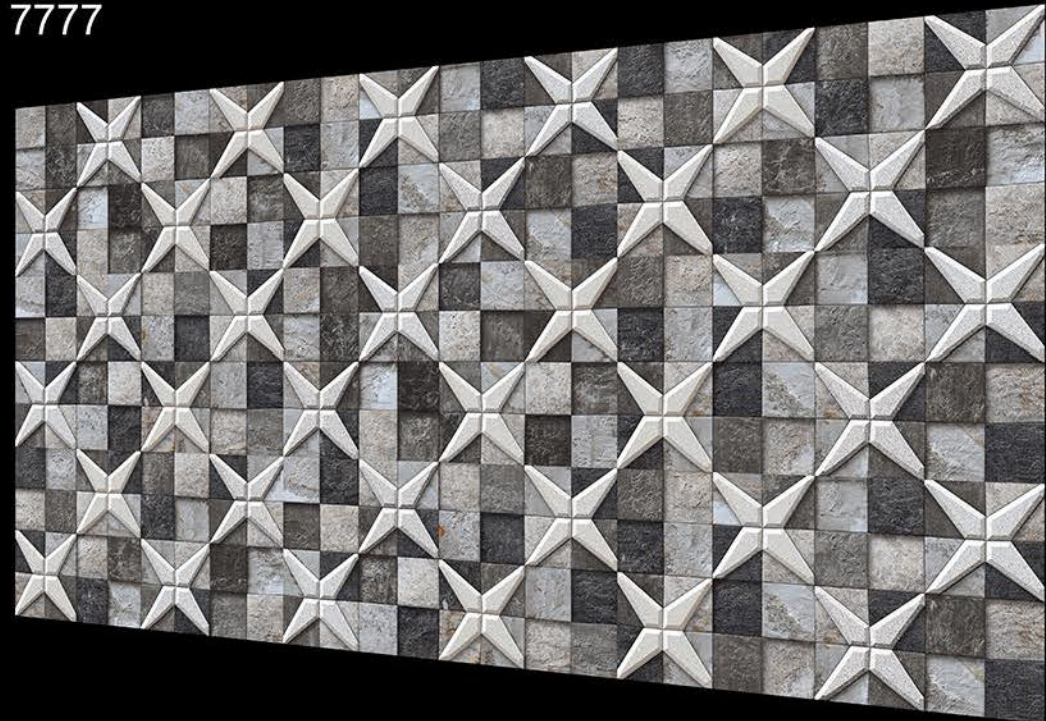

GVT & PGVT

400 x 1200
600 x 1200

300 x 600
400 x 400

High Depth Porcelain Elevation

300 x 600 mm

7776

7777