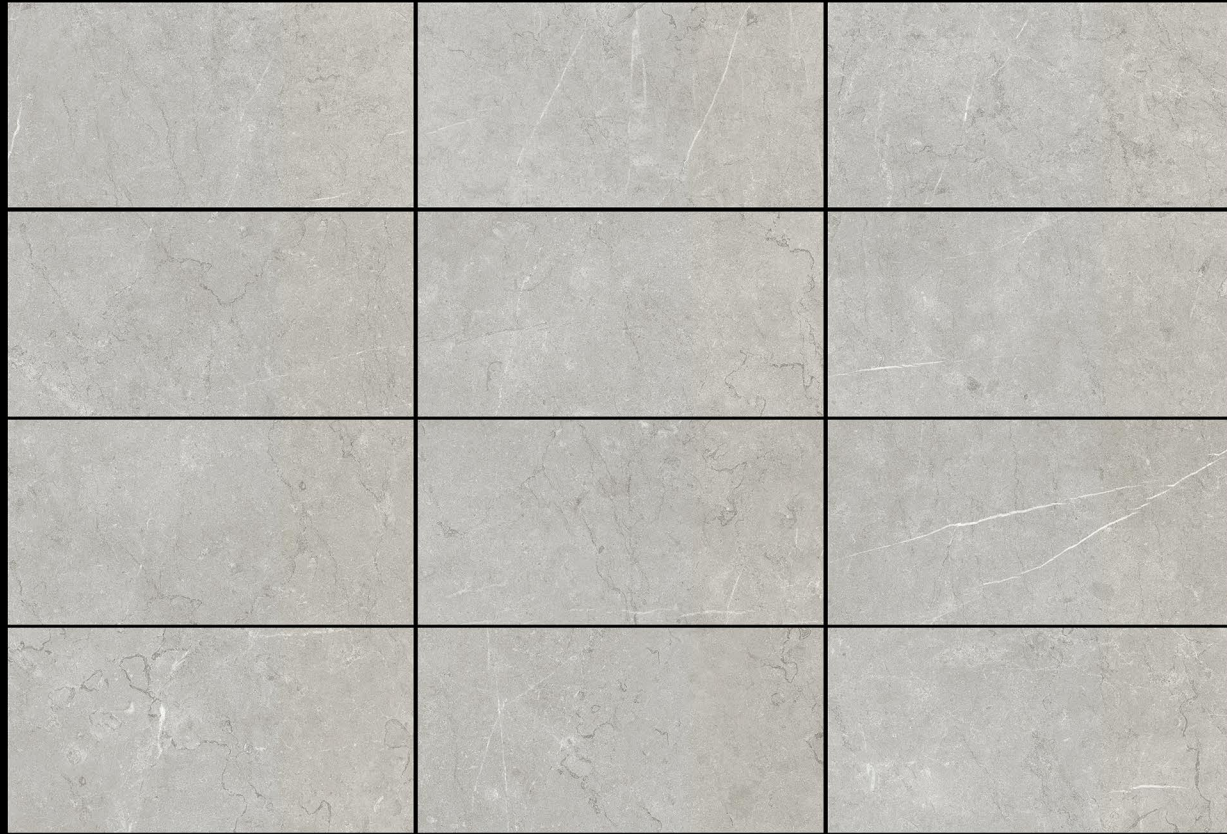

CARMIL CEMENTO FLOAT

Porcelain

300 x 600 mm GVT

CARMIL GREY PLAIN

CARMIL GREY GERMAN

CARMIL GREY FLOAT

Porcelain

300 x 600 mm GVT