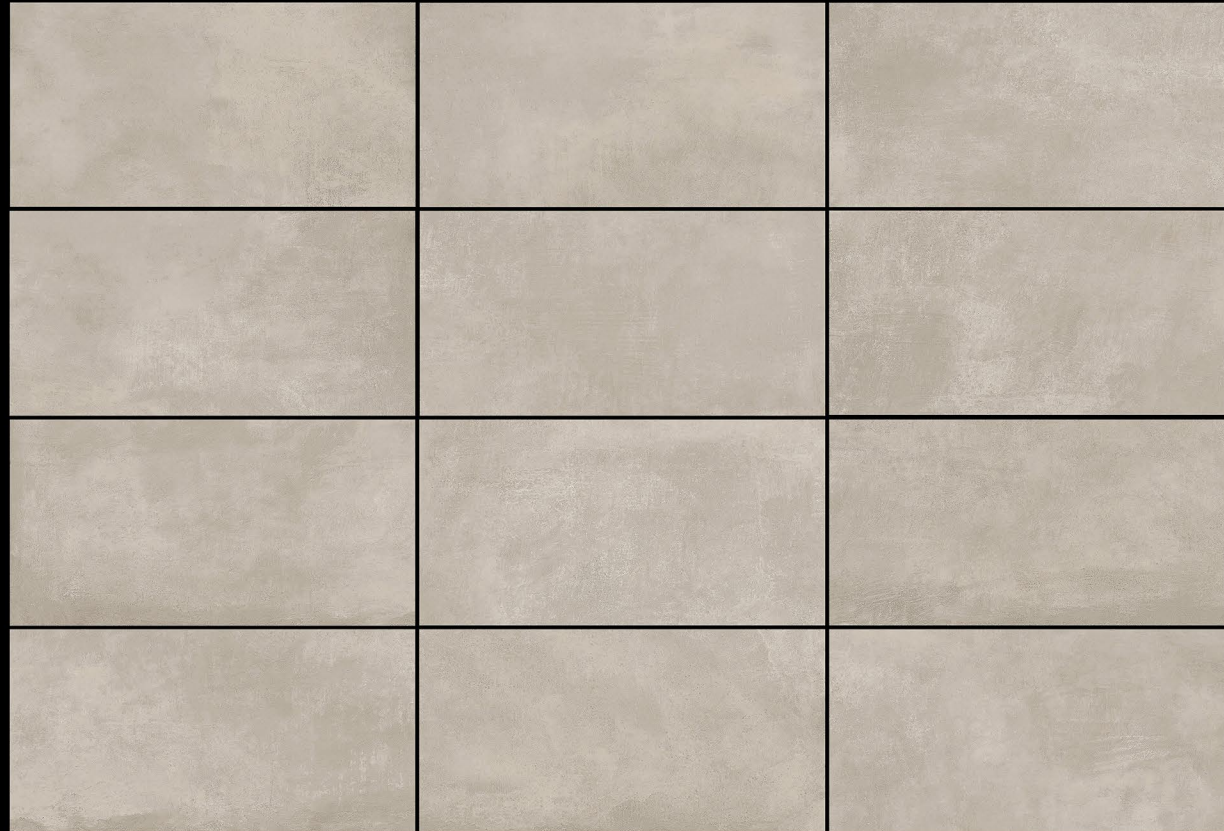

EMERALD BROWN VEINS

Porcelain

300 x 600 mm GVT

EMERALD BRONZE PLAIN

EMERALD BRONZE VEINS

Porcelain

300 x 600 mm GVT

EMERALD MOKA PLAIN