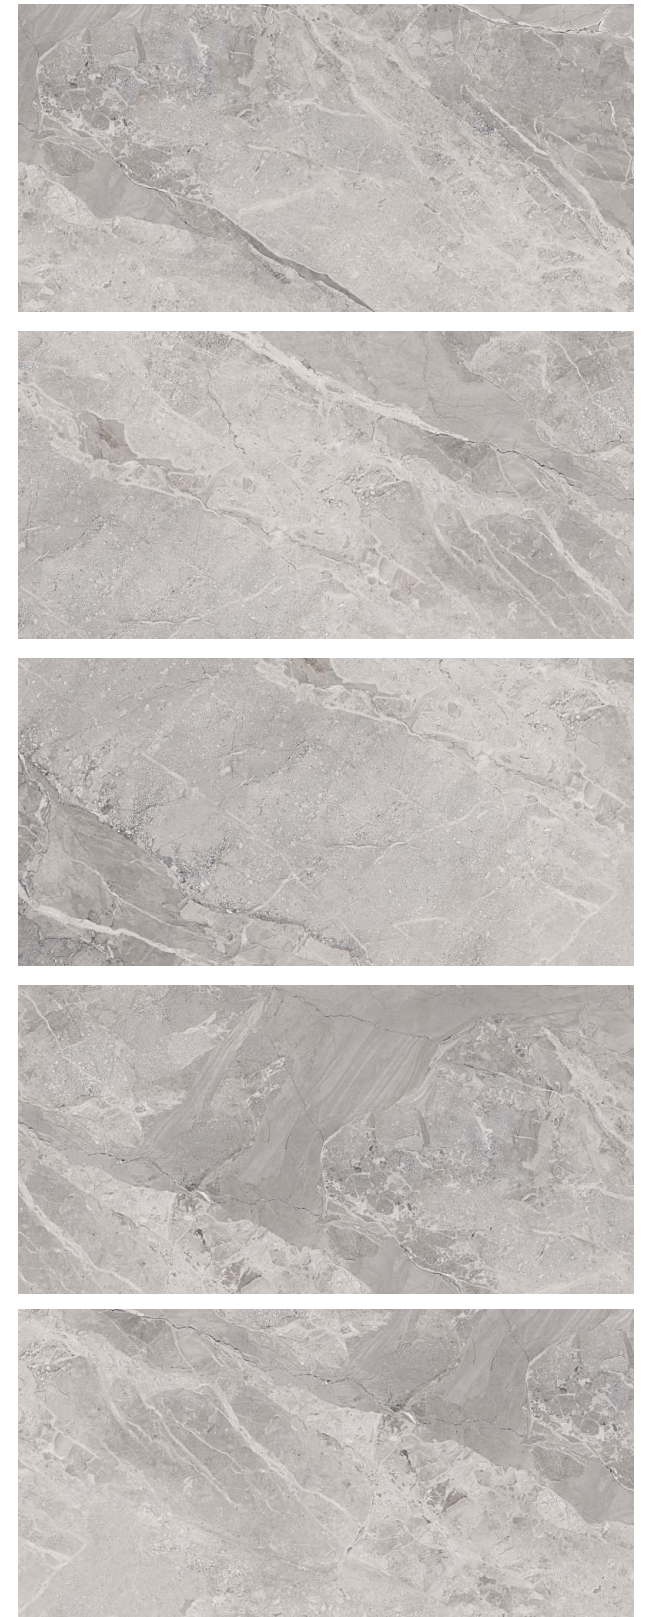

Breccia White

- Low Water Absorption
- Frost Resistant
- Chemical Resistant
- Zero Maintenance
- Easy to Clean

6 RANDOMS