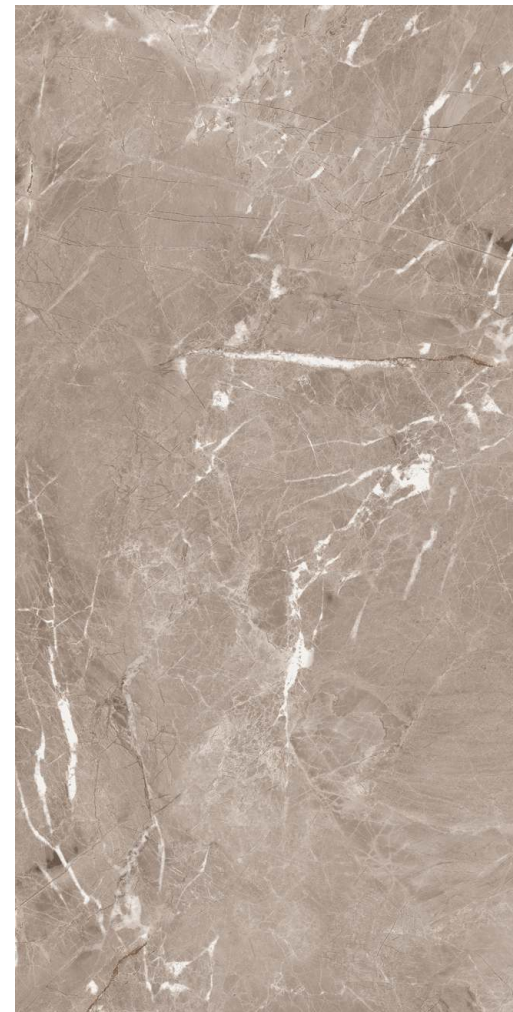

Destan Dove

[Back To Index](#)

5 RANDOMS

Low Water
Absorption

Frost
Resistant

Chemical
Resistant

Zero
Maintenance

Easy to
Clean