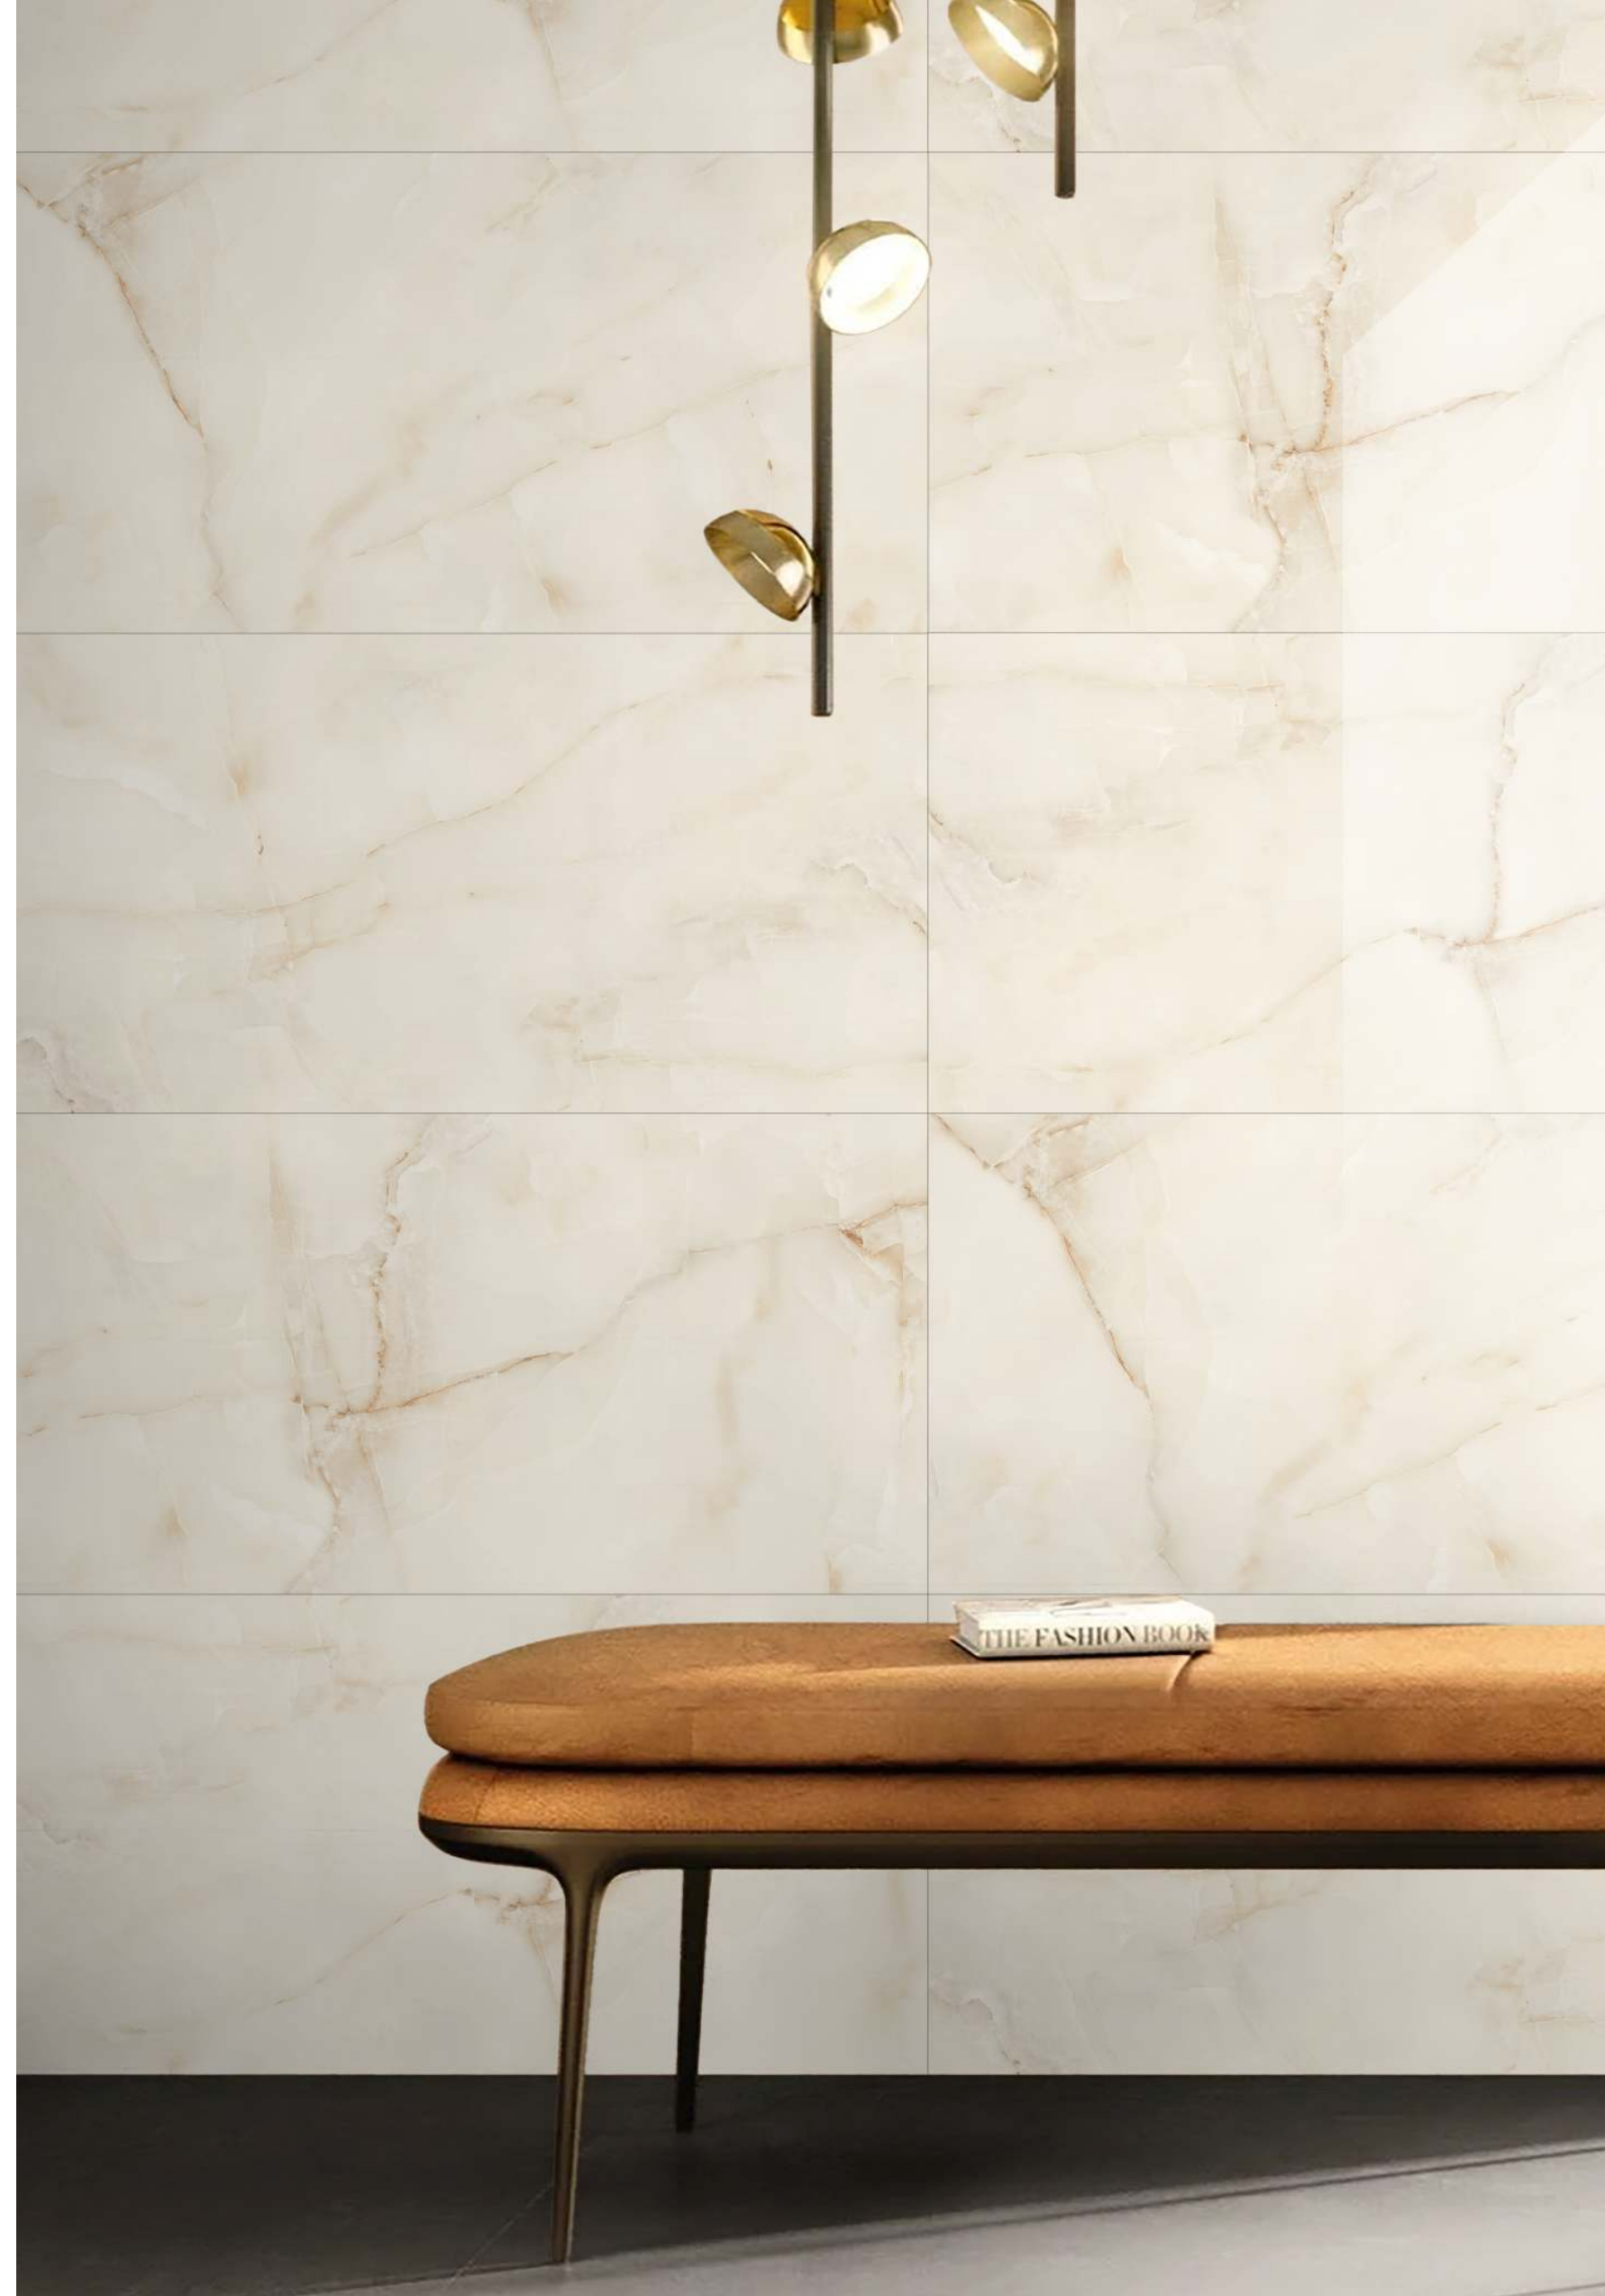

[Back To Index](#)

4 RANDOMS

mármol

Anty Crema

Low Water Absorption

Frost Resistant

Chemical Resistant

Zero Maintenance

Easy to Clean