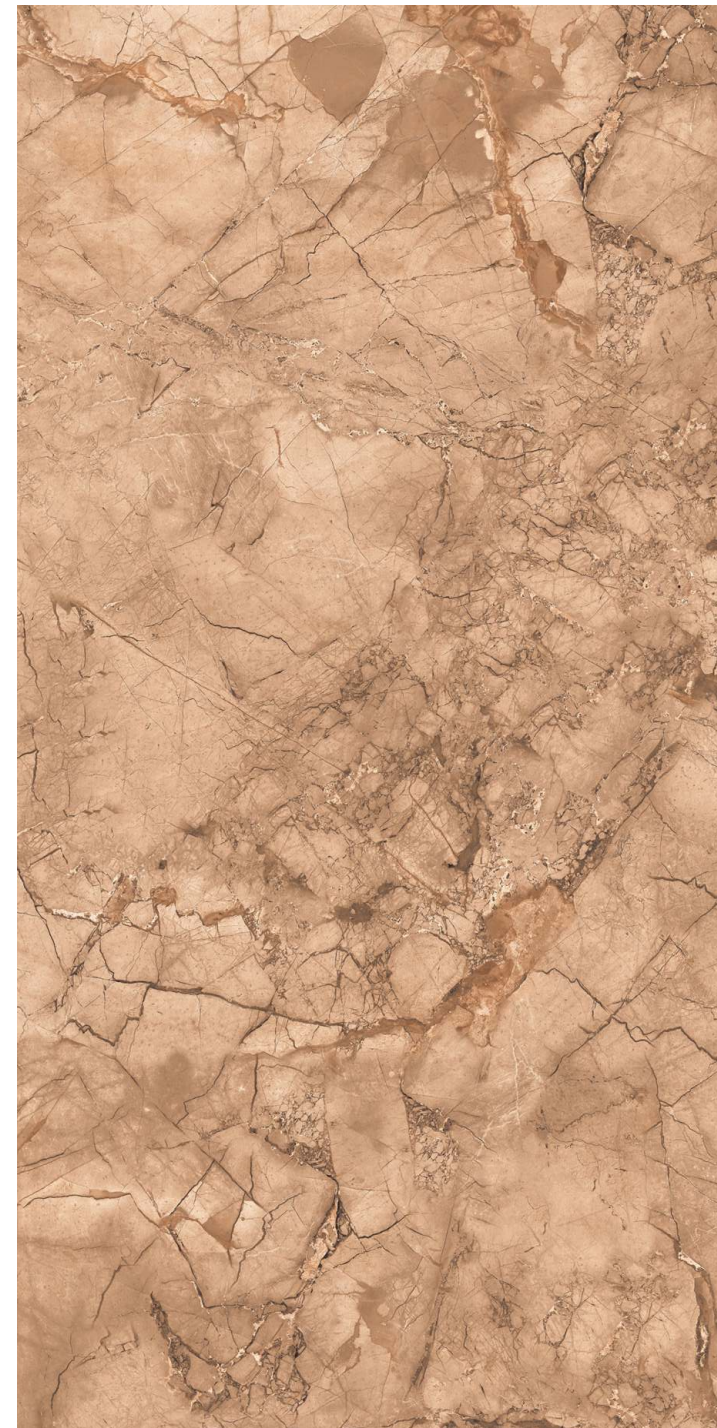

California Crema

- Low Water Absorption
- Frost Resistant
- Chemical Resistant
- Zero Maintenance
- Easy to Clean

4 RANDOMS