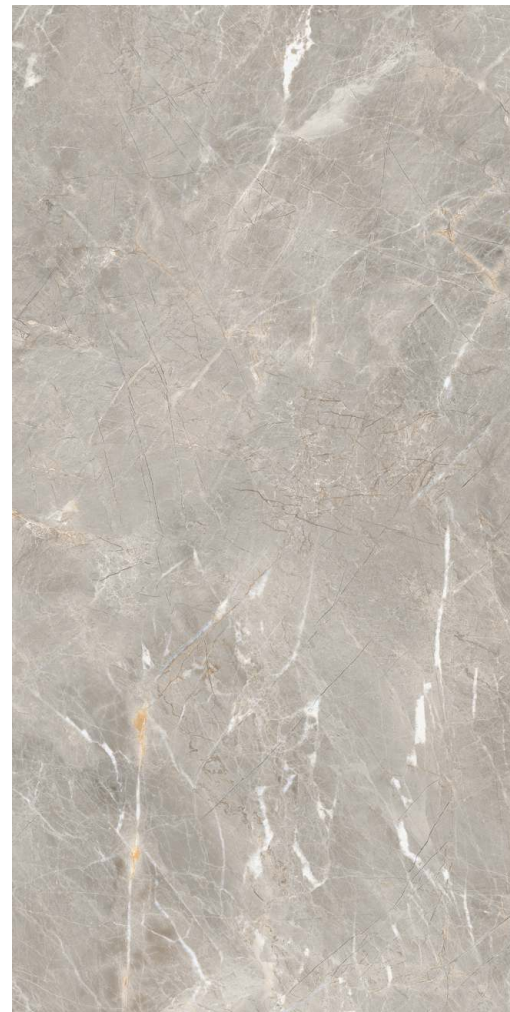

Destan Natural

[Back To Index](#)

5 RANDOMS

Low Water
Absorption

Frost
Resistant

Chemical
Resistant

Zero
Maintenance

Easy to
Clean