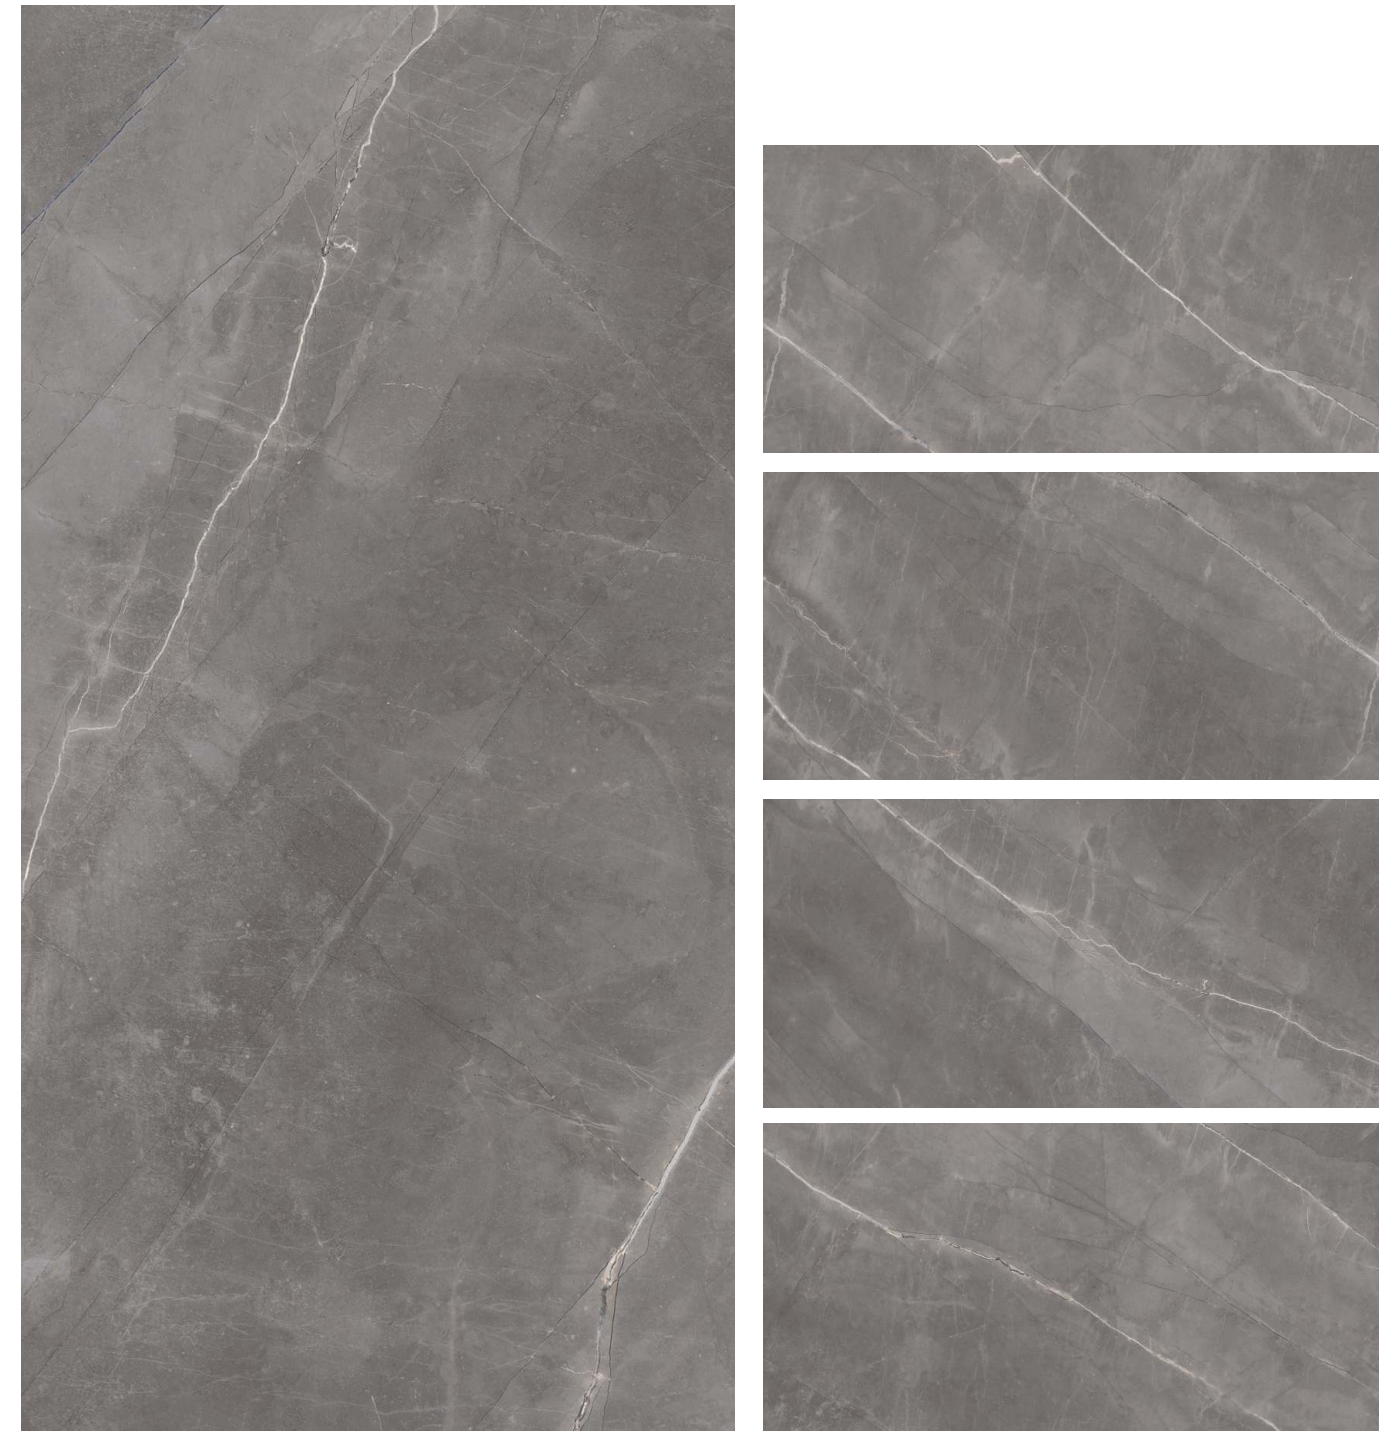

Barcelona Pulpis Dove

- Low Water Absorption
- Frost Resistant
- Chemical Resistant
- Zero Maintenance
- Easy to Clean

5 RANDOMS