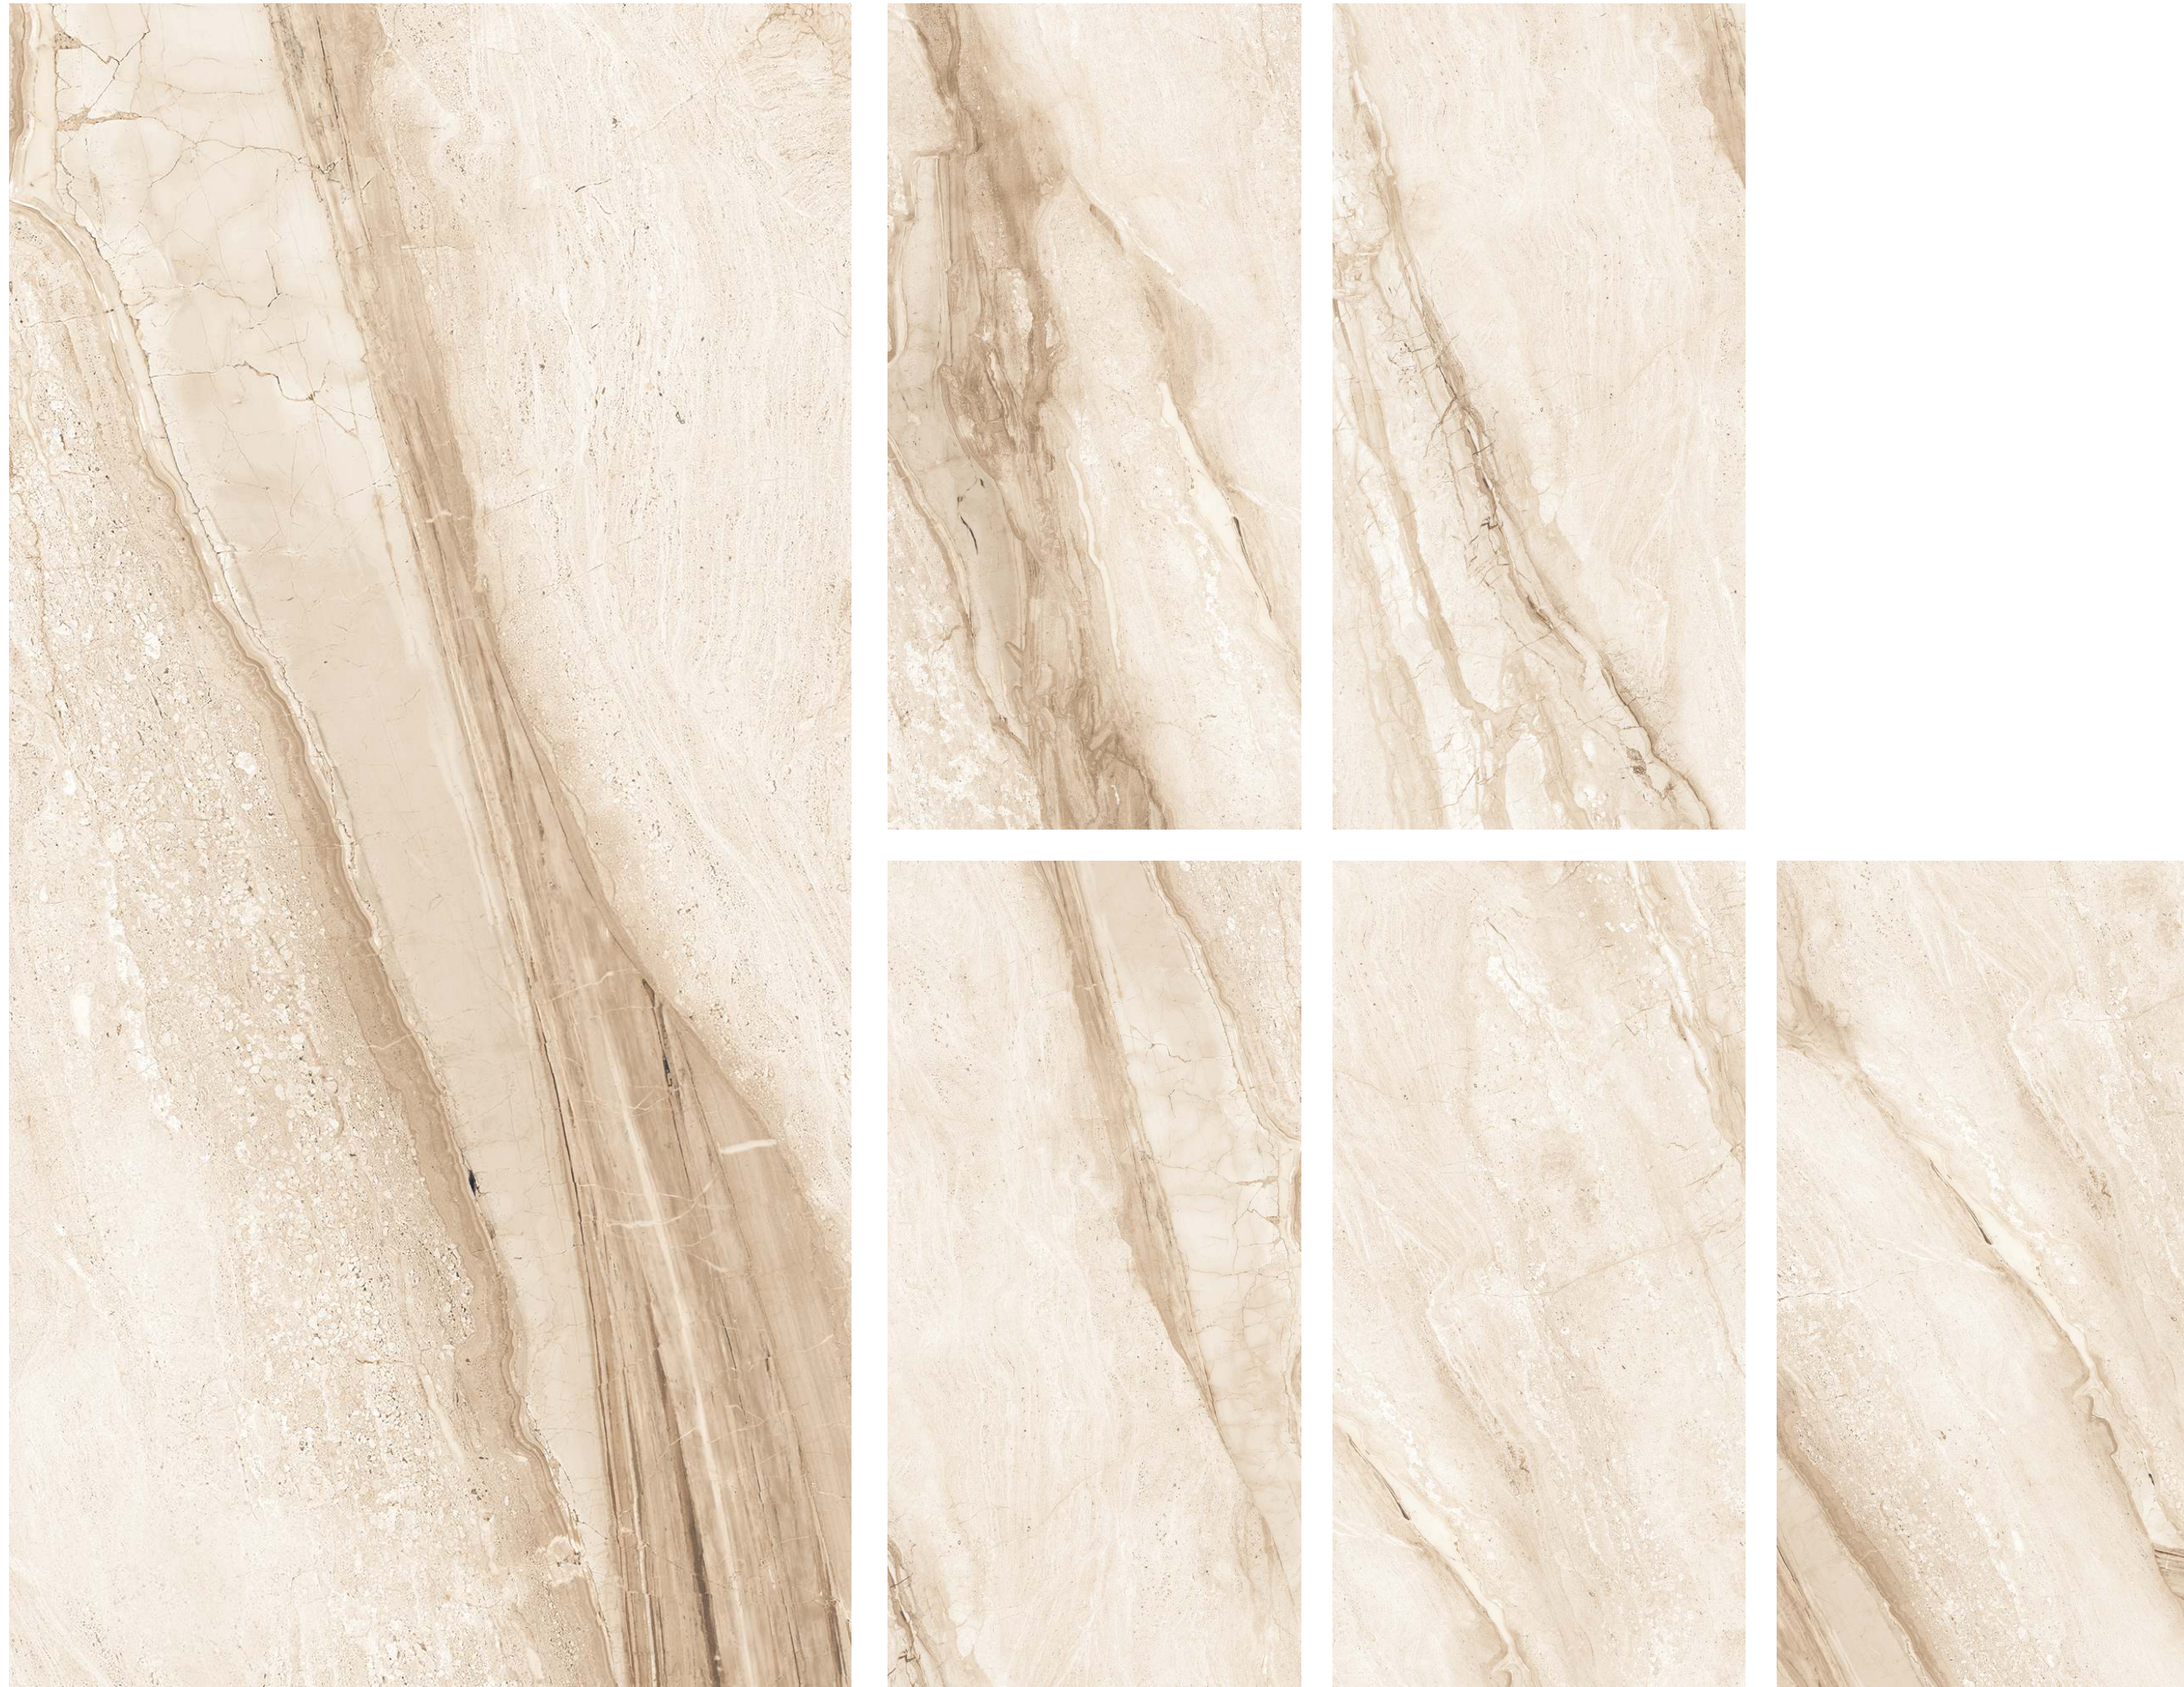

Desert Dyna Beige

[Back To Index](#)

6 RANDOMS

- Low Water Absorption
- Frost Resistant
- Chemical Resistant
- Zero Maintenance
- Easy to Clean