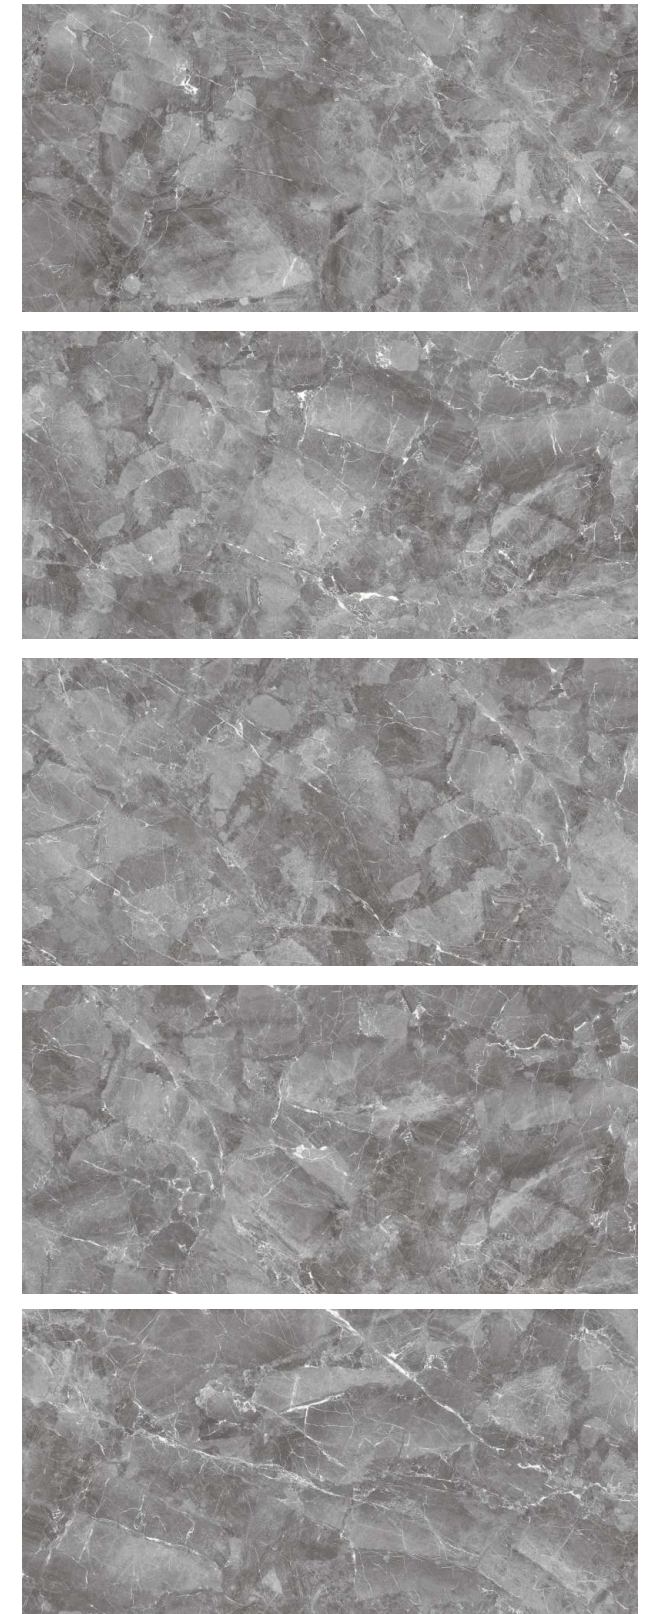

Estatuario

- Low Water Absorption
- Frost Resistant
- Chemical Resistant
- Zero Maintenance
- Easy to Clean

6 RANDOMS