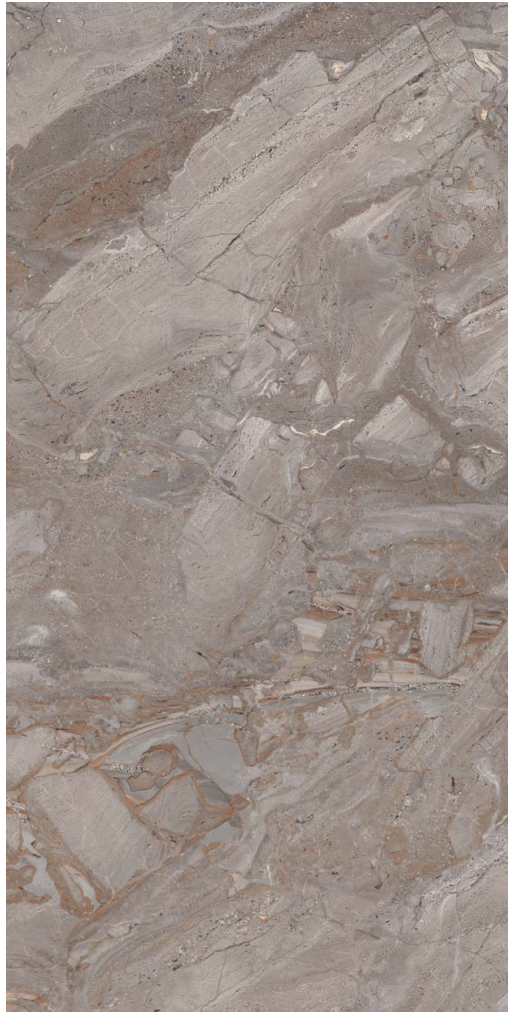

  
Chemical  
Resistant

  
Zero  
Maintenance

  
Easy to  
Clean

Size - 60x120cm  
Surface - Glossy

**mármol**

**Classic Dyna Terra**