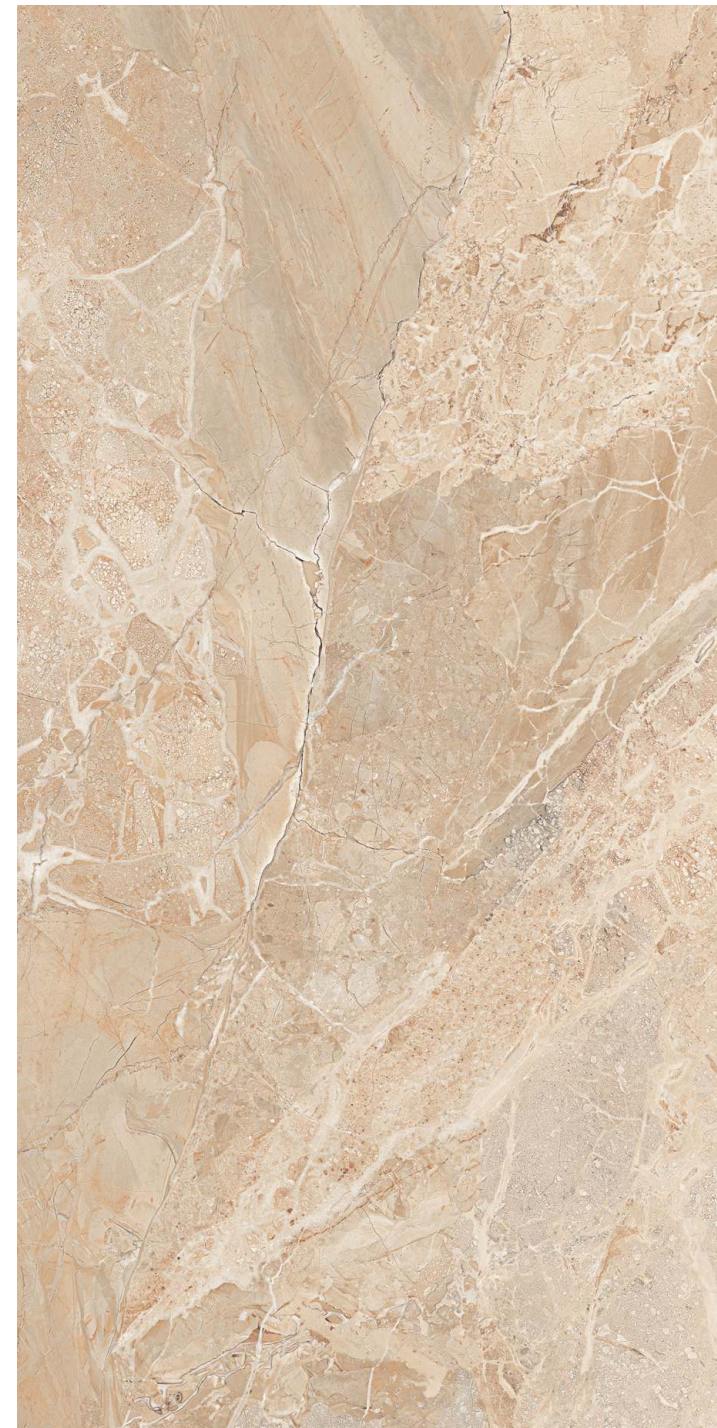

Breccia Crema

- Low Water Absorption
- Frost Resistant
- Chemical Resistant
- Zero Maintenance
- Easy to Clean

6 RANDOMS