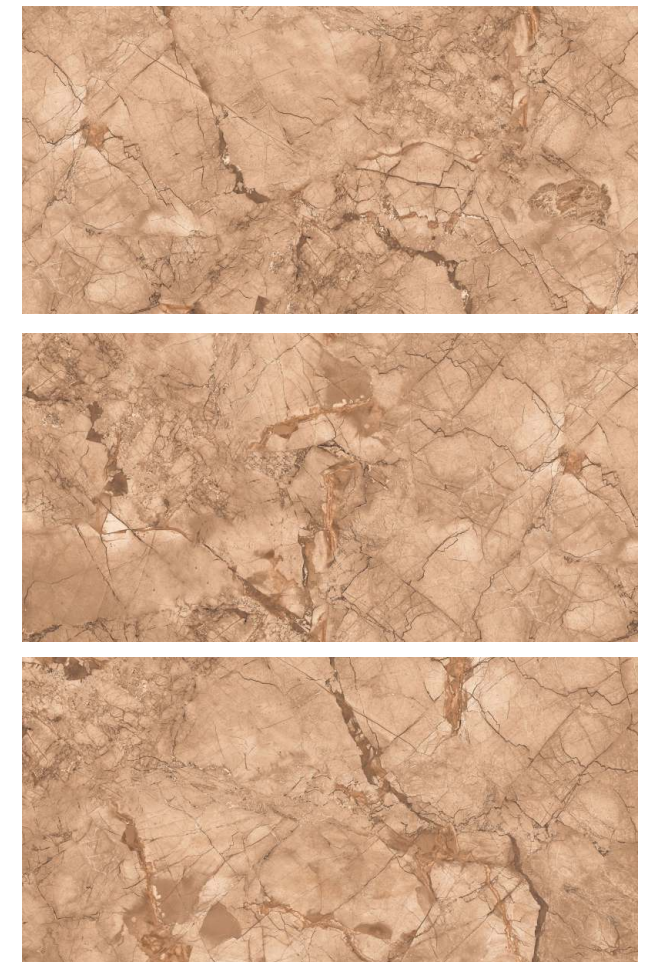

California Crema

- Low Water Absorption
- Frost Resistant
- Chemical Resistant
- Zero Maintenance
- Easy to Clean

4 RANDOMS