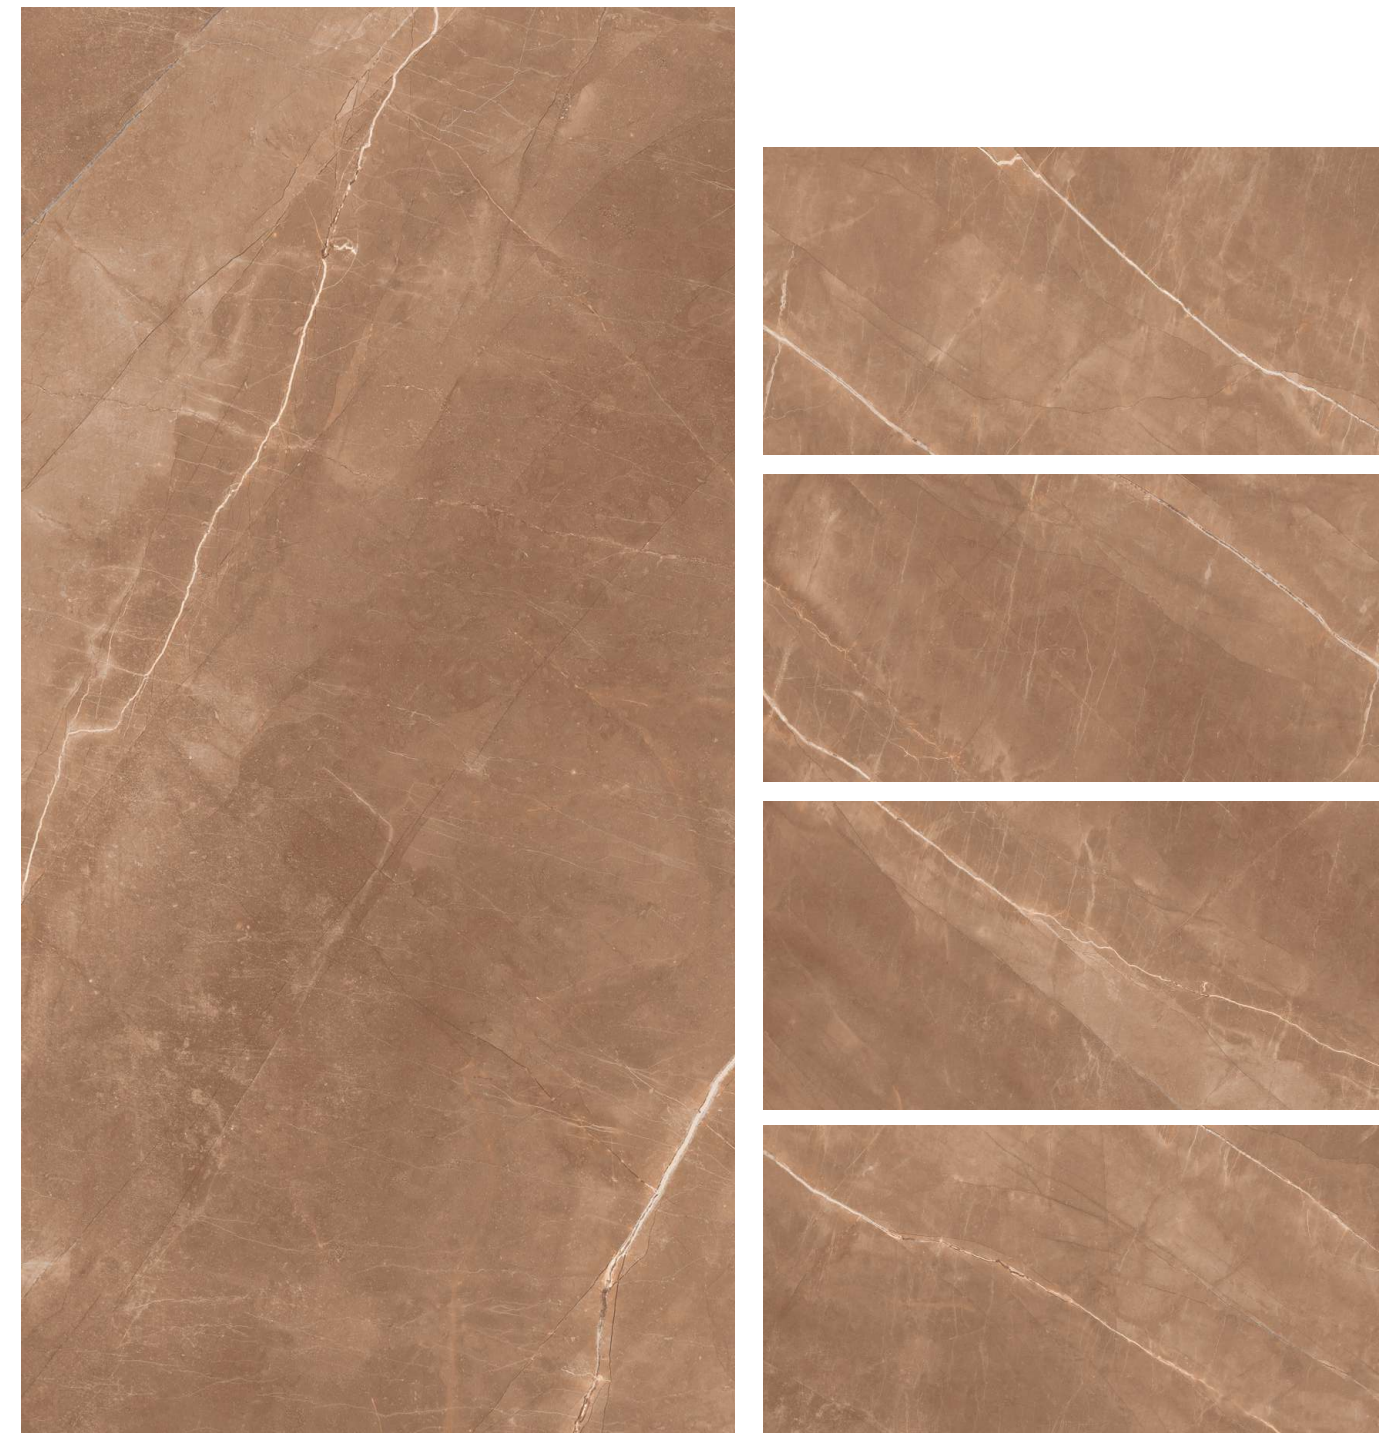

Barcelona Pulpis Crema

- Low Water Absorption
- Frost Resistant
- Chemical Resistant
- Zero Maintenance
- Easy to Clean

5 RANDOMS