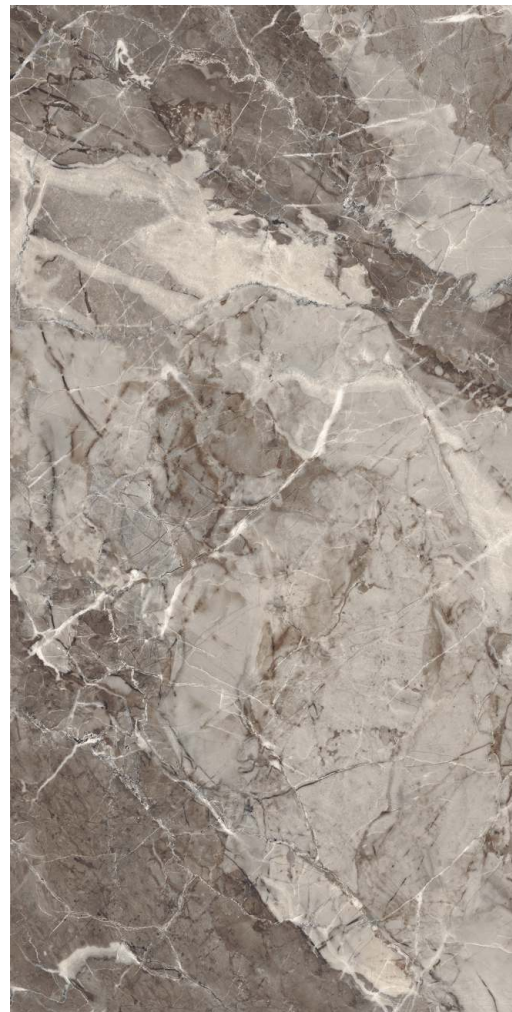

Dhgani Breccia

[Back To Index](#)

5 RANDOMS

Low Water Absorption

Frost Resistant

Chemical Resistant

Zero Maintenance

Easy to Clean