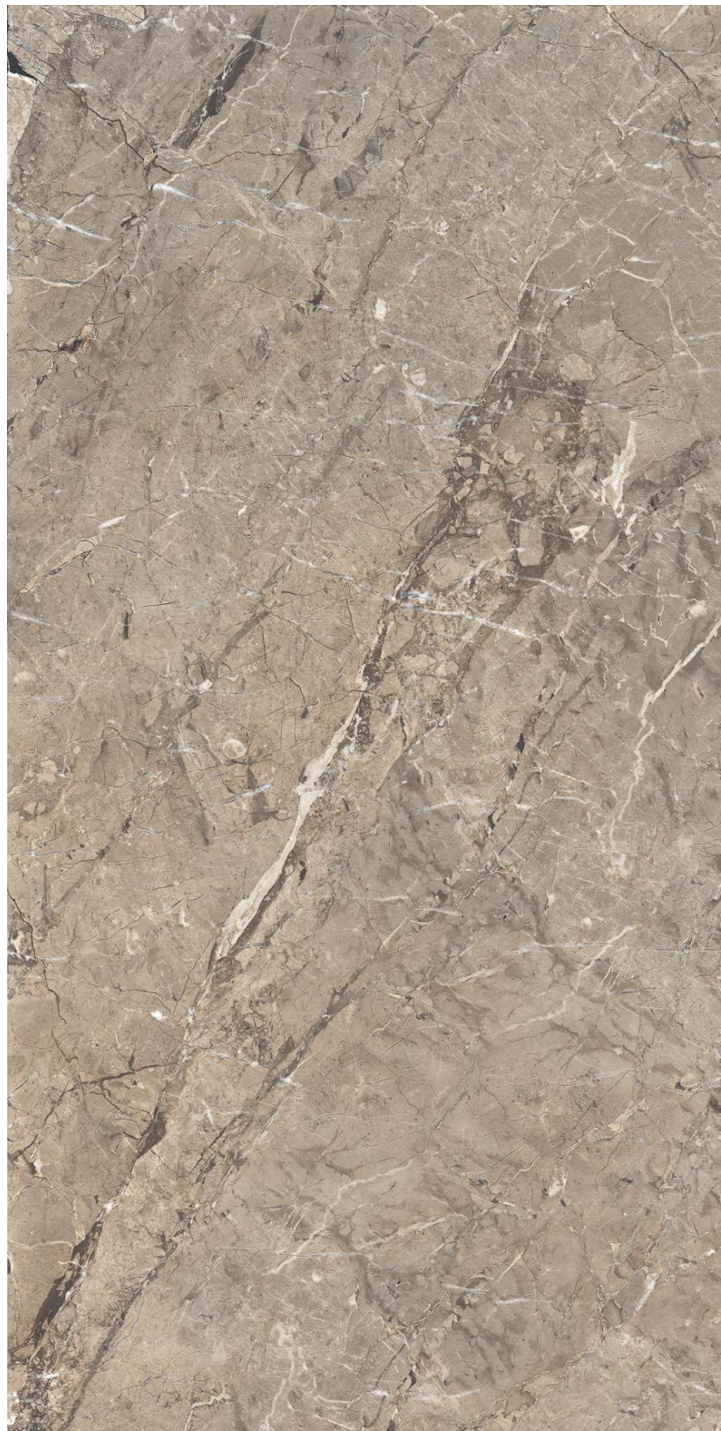

Frost Resistant

Chemical Resistant

Zero Maintenance

Easy to Clean

Size - 60x120cm  
Surface - Glossy

**mármol**

**Classic Breccia Taupe  
& Beige**

5 RANDOMS