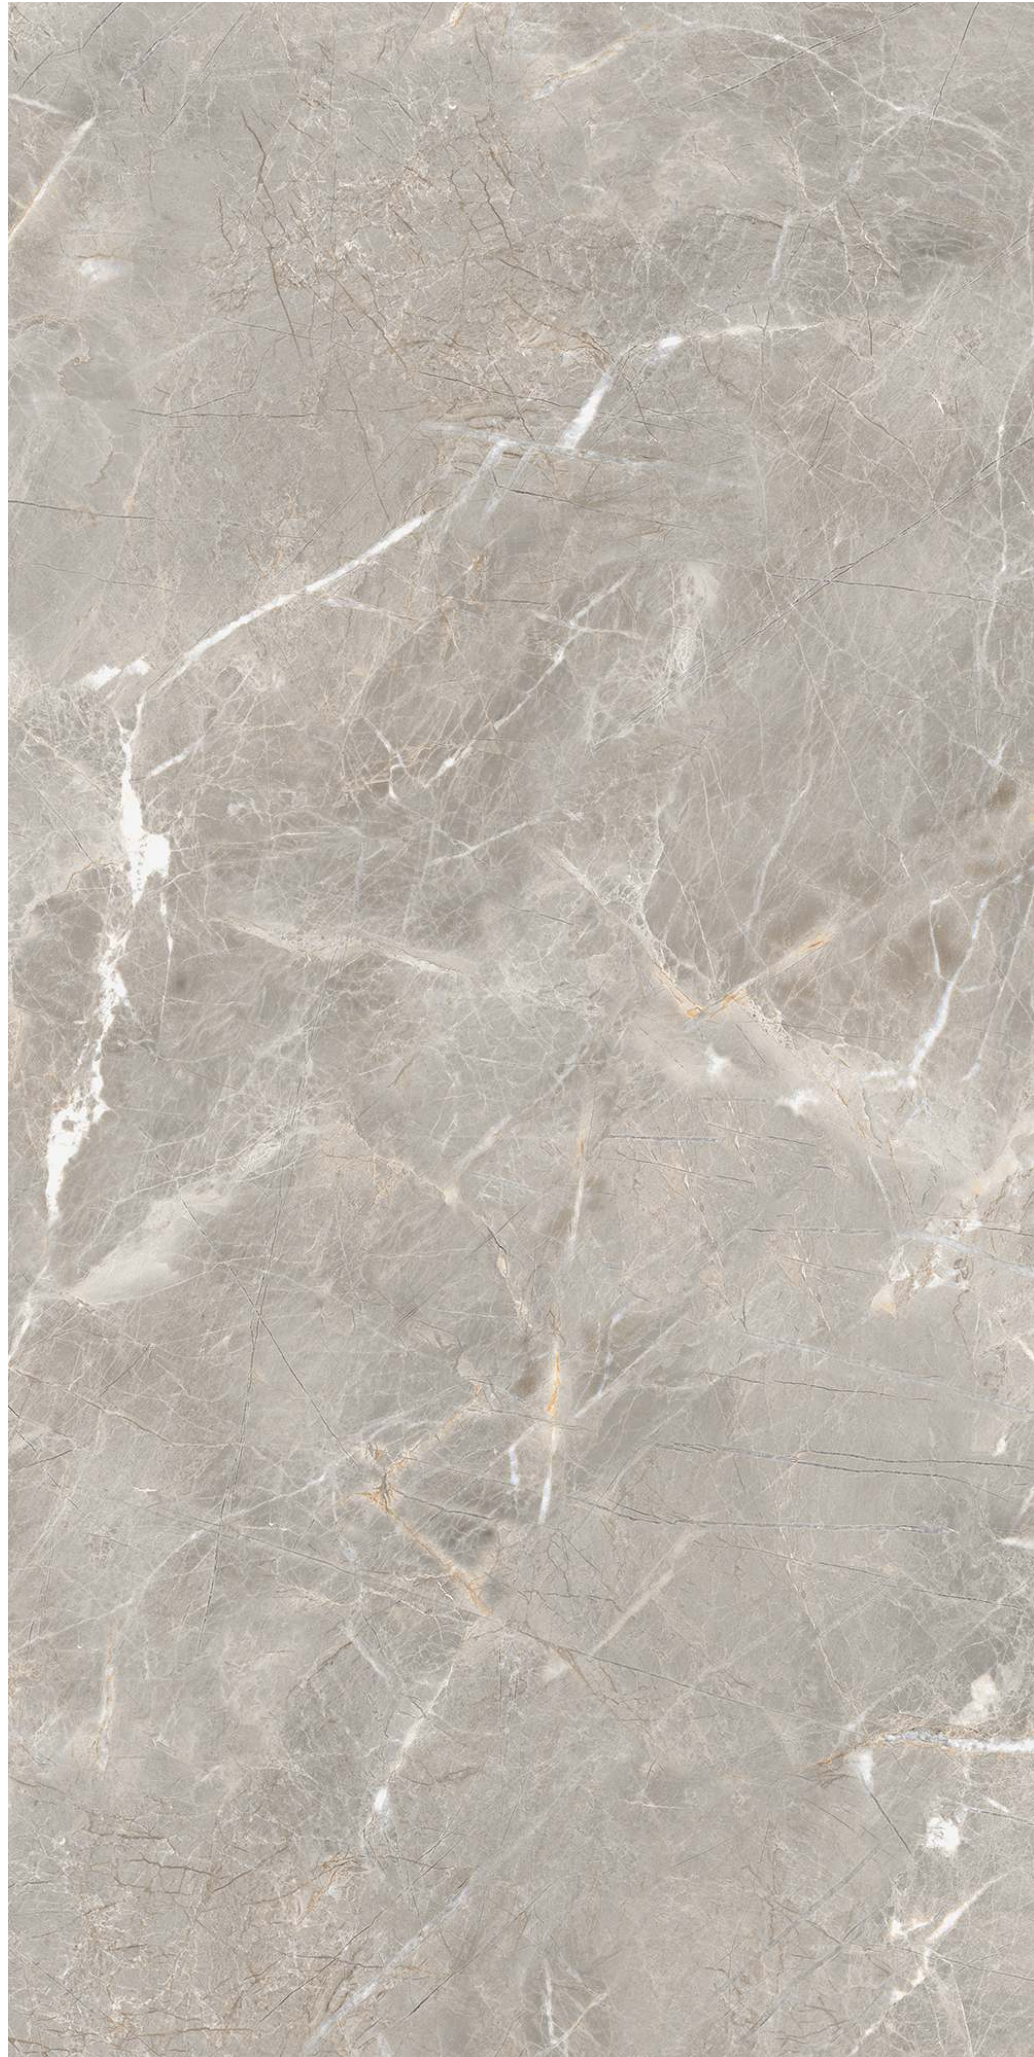

Destan Natural

[Back To Index](#)

5 RANDOMS

Low Water
Absorption

Frost
Resistant

Chemical
Resistant

Zero
Maintenance

Easy to
Clean