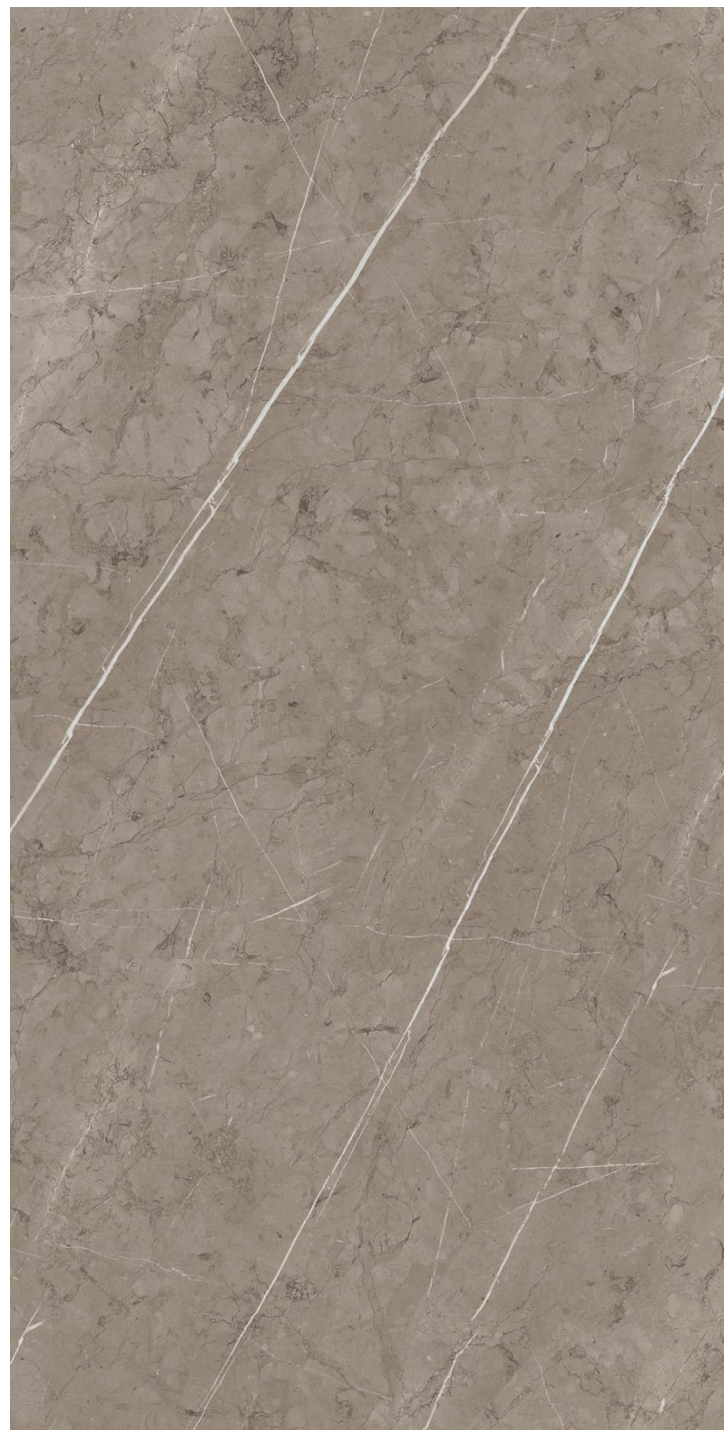

# Esben Pietra Taupe & Ivory

Size - 60x120cm  
Surface - Glossy

**mármol**

6 RANDOMS

Esben Pietra Taupe

-  Low Water Absorption
-  Frost Resistant
-  Chemical Resistant
-  Zero Maintenance
-  Easy to Clean