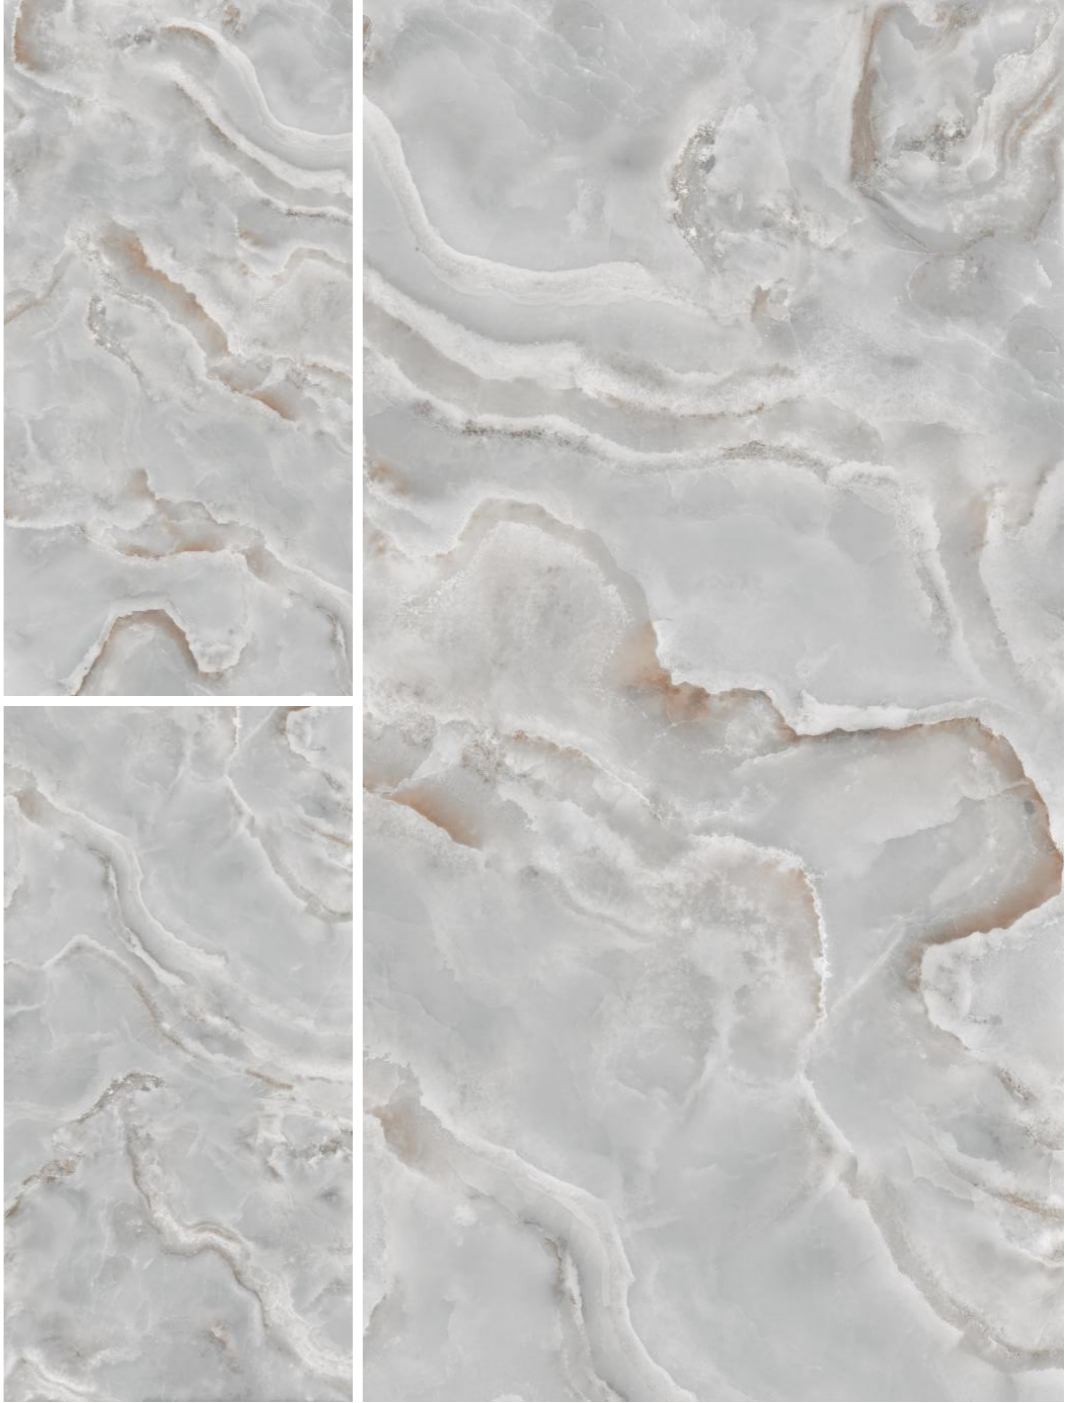

Easy to Clean

Random Design

[Go to index](#)

**ONYX**  
MARBLE

Luxury Begins With Onyx

ZERONY  
GREY

ZERONY GREY

60x120 (24"x48")