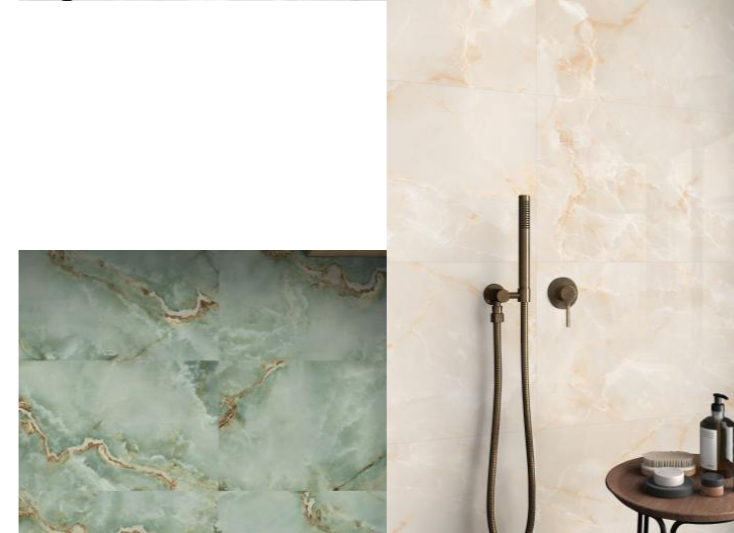

Naturally Radiant, Eternally Beautiful.

Designed to take care of you.

Onyx is a highly exotic and luxurious natural stone prized in interior design for its unique aesthetic qualities, primarily its striking translucency and vibrant, intricate veining. Unlike traditional marble, onyx is a calcareous stone that allows light to pass through its surface, creating a spectacular, ethereal glow when backlit. This captivating feature has made it a favorite for high-end applications, transforming surfaces into luminous focal points. Available in a diverse range of colors—from soft white and honey tones to dramatic greens and blues—each slab is a singular work of art, lending an air of exclusivity and high-end sophistication to any space.

The application of onyx in interiors is focused on creating visual drama and luxury. The stone is most frequently used for backlit features such as stunning feature walls, reception desks, bar tops, and lavish kitchen islands, where its light-transmitting properties can be maximized. Beyond these statement installations, onyx also elevates smaller elements like custom furniture accents, fireplace surrounds, and vanity tops in luxury bathrooms. Its use in such areas immediately introduces a refined elegance and a sense of grandeur, making it a coveted material for designers looking to infuse a unique, opulent personality into residential and commercial projects.