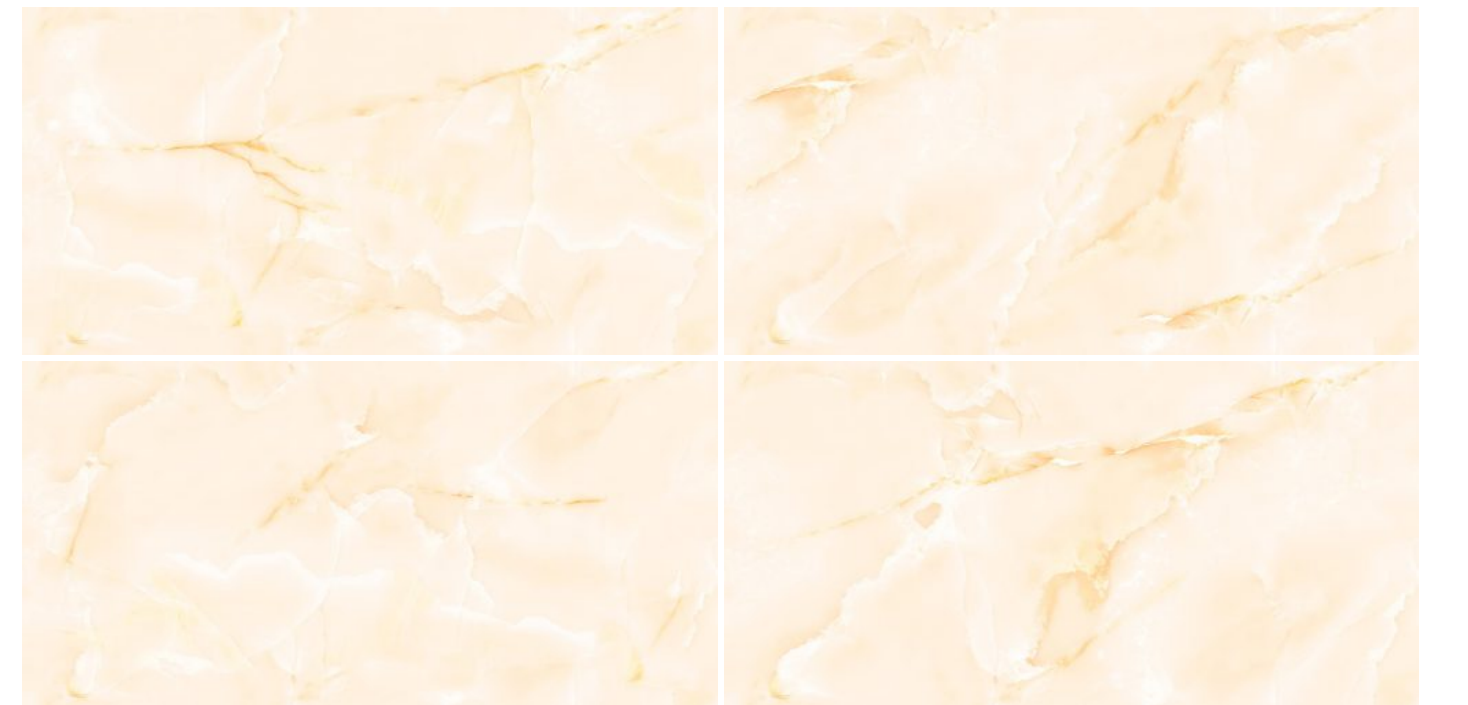

Random - 4 Faces