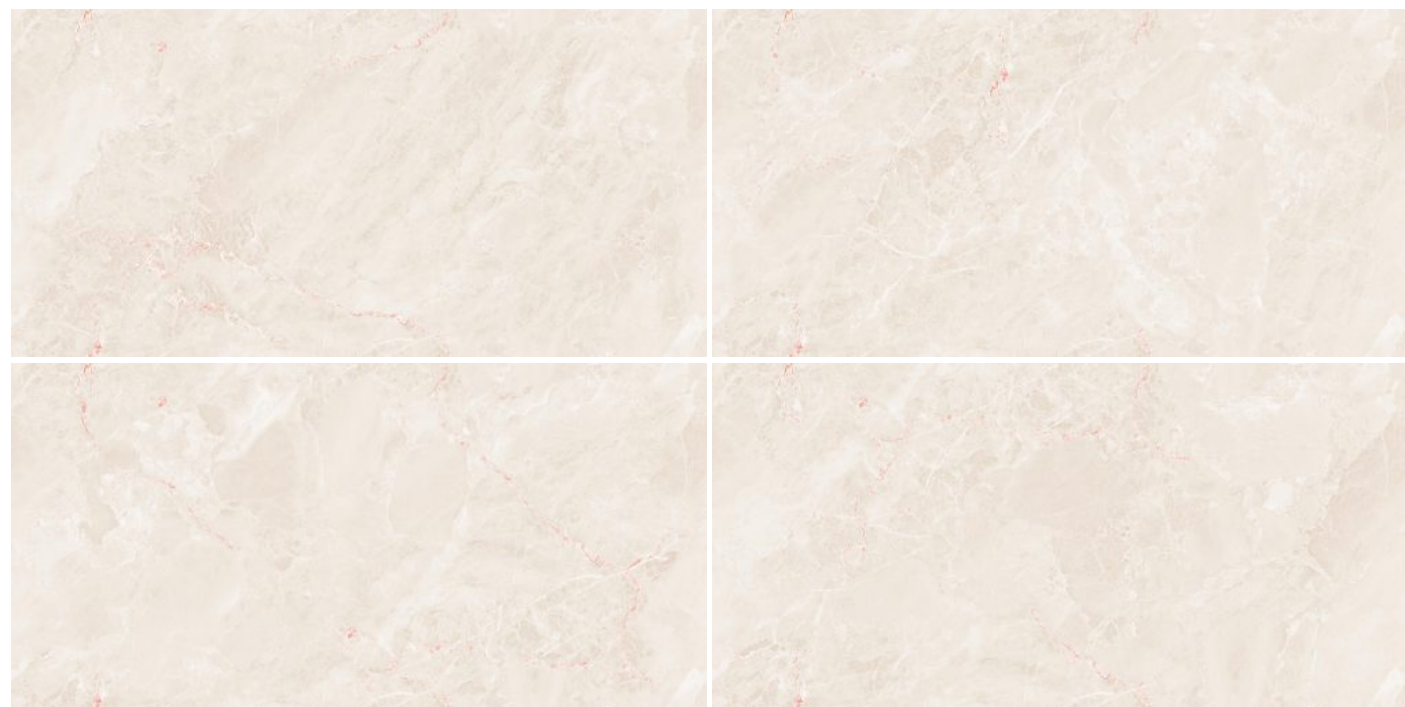

**DENVER
BEIGE**

600x
1200mm

Glossy
Finish