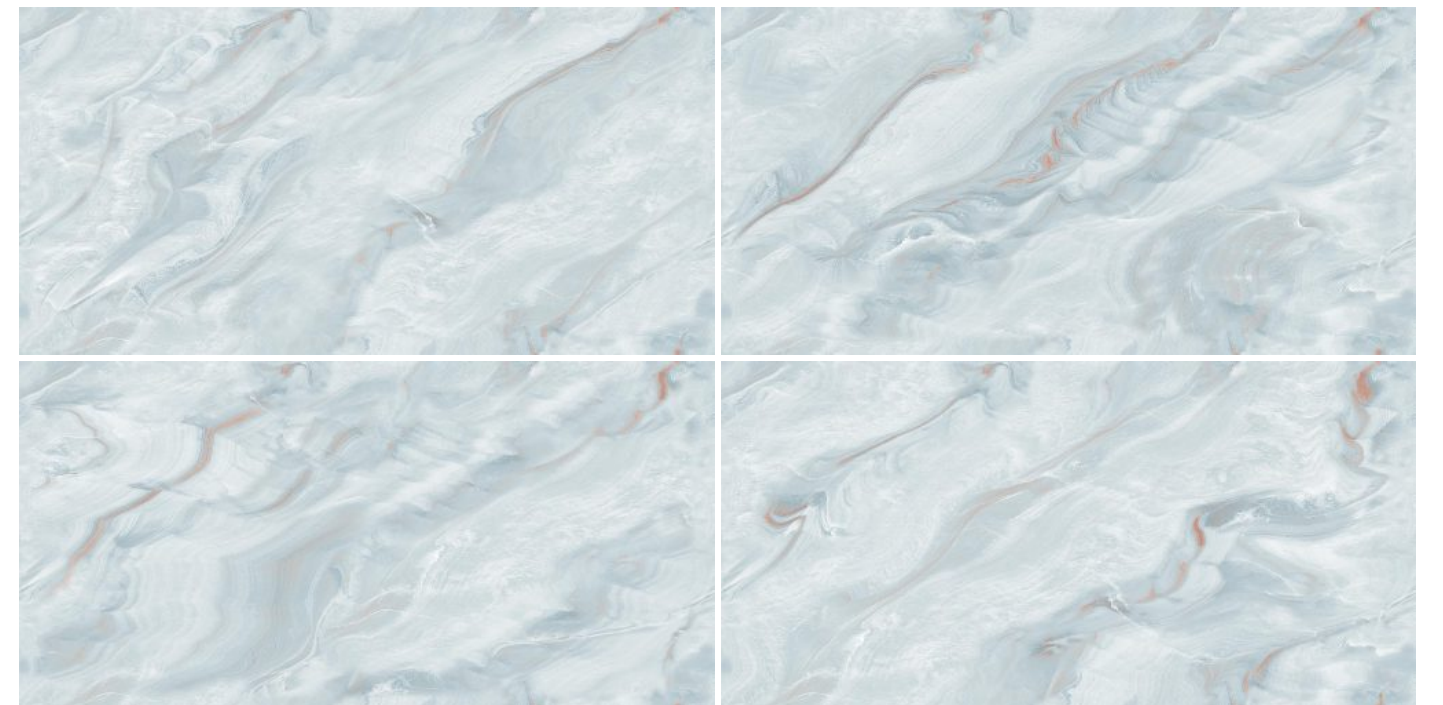

Random - 4 Faces