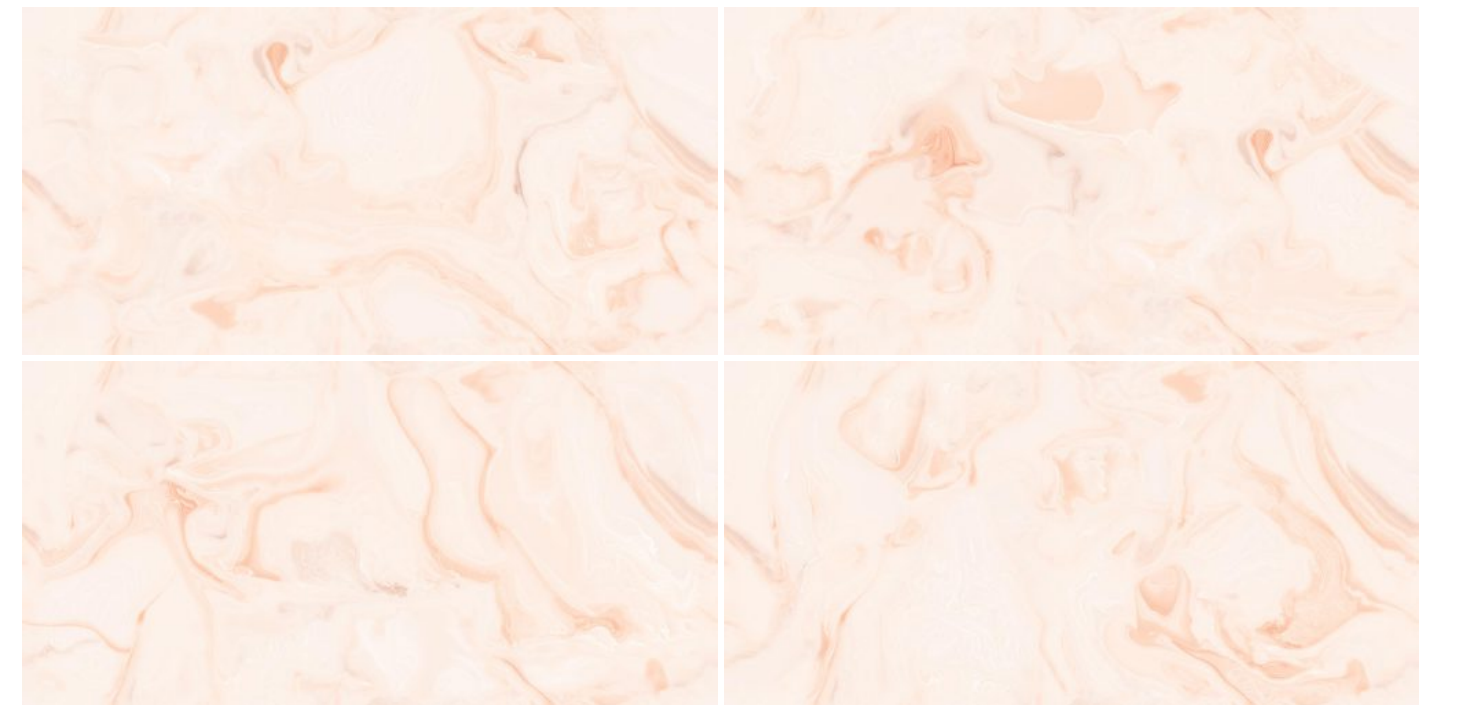

In every tile, a universe of color; in every color, a story waiting to unfold.

GUCCI
COLLECTION

600x
1200mm
Glossy
Finish

Random - 4 Faces

Application Areas:-

HABUB COLLECTION

The Panorama Series is more than just a feast for the eyes; it's a gateway to a world where the lines between reality and fantasy blur. With each step across the tessellated floor, visitors find their worries melting away, replaced by a sense of wonder and an unquenchable curiosity about the artisans who created this masterpiece. Who were they? What inspired their work? The answers lie hidden beneath the surface, waiting for the next curious soul brave enough to unlock the mysteries of the Colorful Tiles Series.