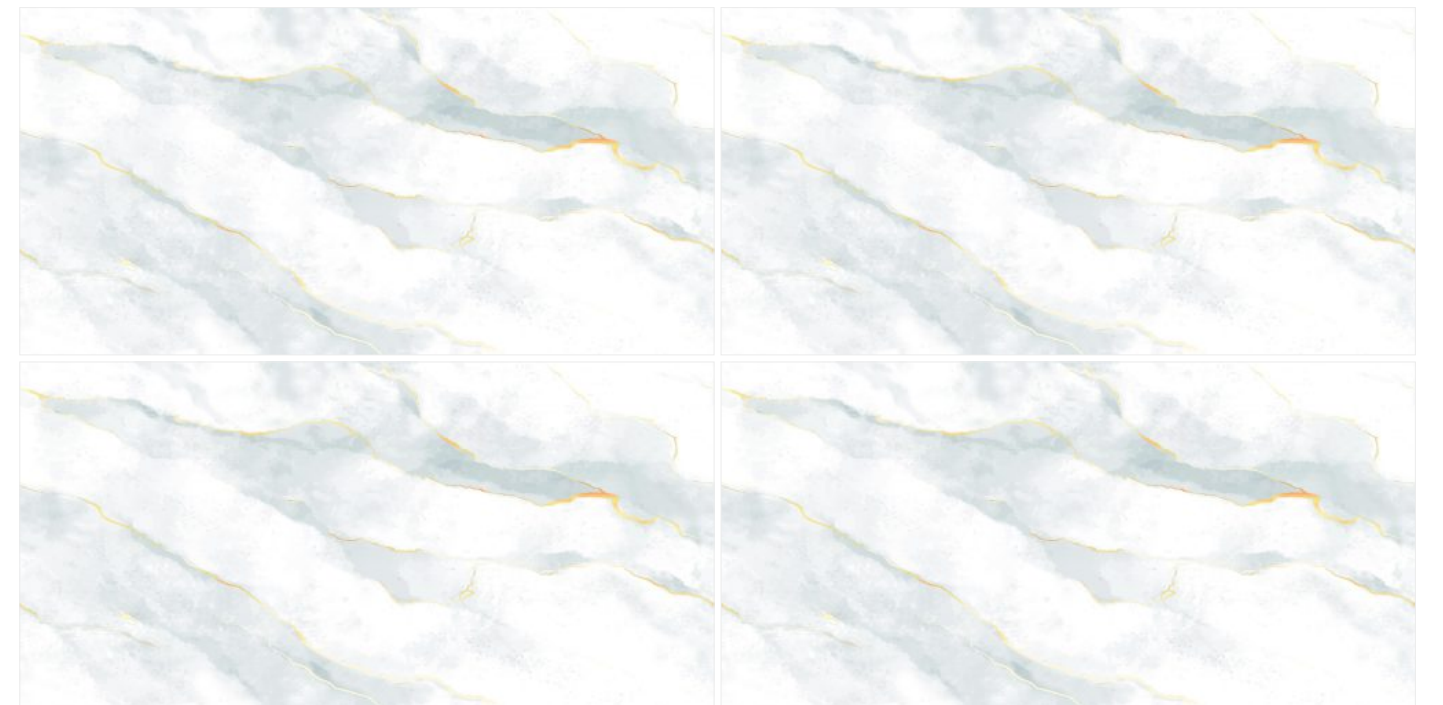

In every tile, a universe of color; in every color, a story waiting to unfold.

**JERCY
COLLECTION**

600x
1200mm
Glossy
Finish

Random - 1 Faces

Application Areas:-

LIBERIA FLUID COLLECTION

The Panorama Series is more than just a feast for the eyes; it's a gateway to a world where the lines between reality and fantasy blur. With each step across the tessellated floor, visitors find their worries melting away, replaced by a sense of wonder and an unquenchable curiosity about the artisans who created this masterpiece. Who were they? What inspired their work? The answers lie hidden beneath the surface, waiting for the next curious soul brave enough to unlock the mysteries of the Colorful Tiles Series.