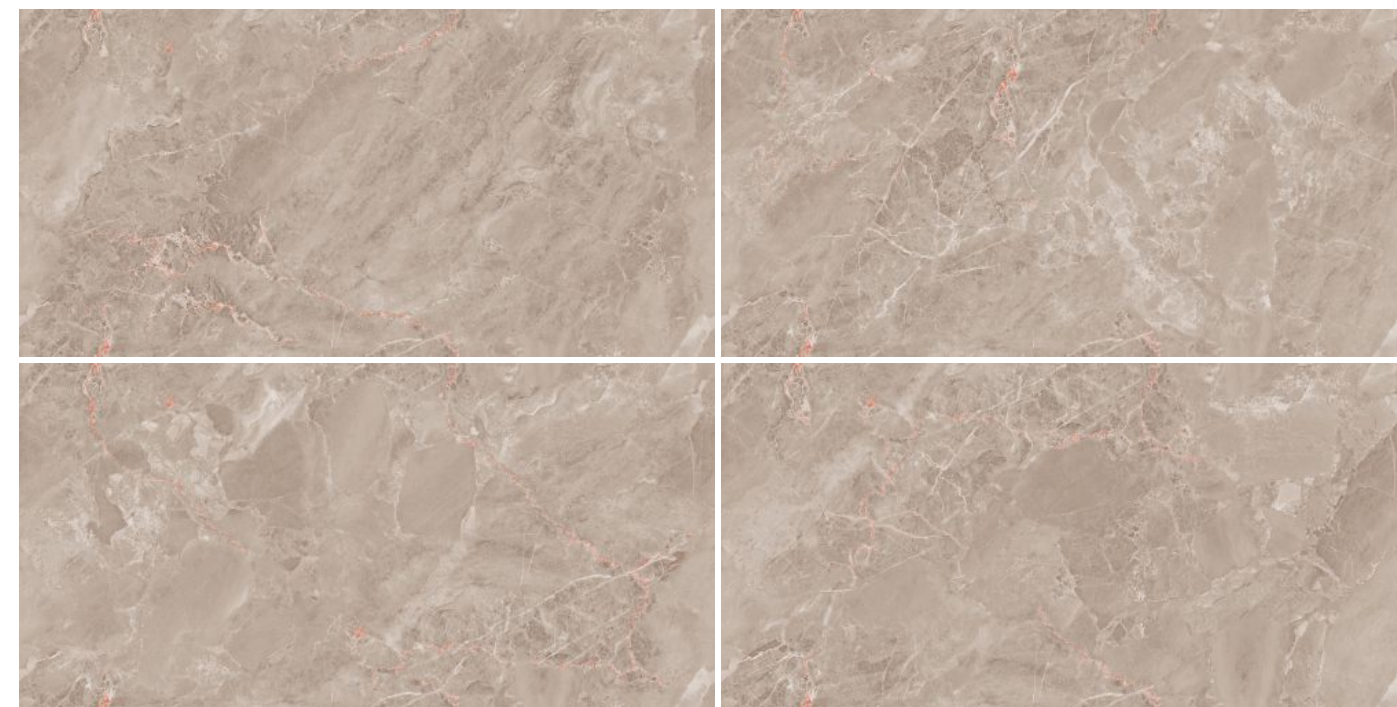

**DENVER
BROWN**

Random - 4 Faces