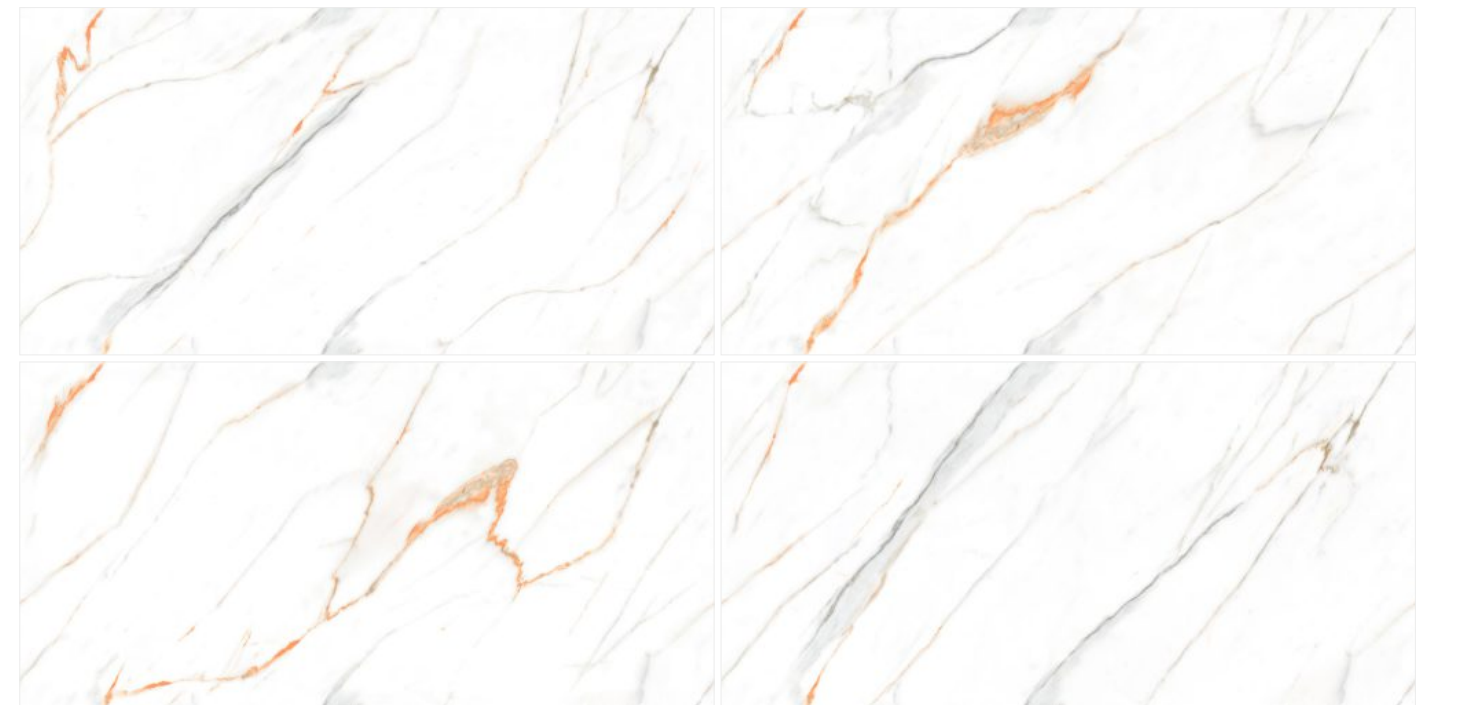

In every tile, a
universe of color; in
every color, a story
waiting to unfold.

NEO
COLLECTION

NEO
CARRARA RED

600x
1200mm
Glossy
Finish

Random - 4 Faces

PANTHER COLLECTION

The Panorama Series is more than just a feast for the eyes; it's a gateway to a world where the lines between reality and fantasy blur. With each step across the tessellated floor, visitors find their worries melting away, replaced by a sense of wonder and an unquenchable curiosity about the artisans who created this masterpiece. Who were they? What inspired their work? The answers lie hidden beneath the surface, waiting for the next curious soul brave enough to unlock the mysteries of the Colorful Tiles Series.