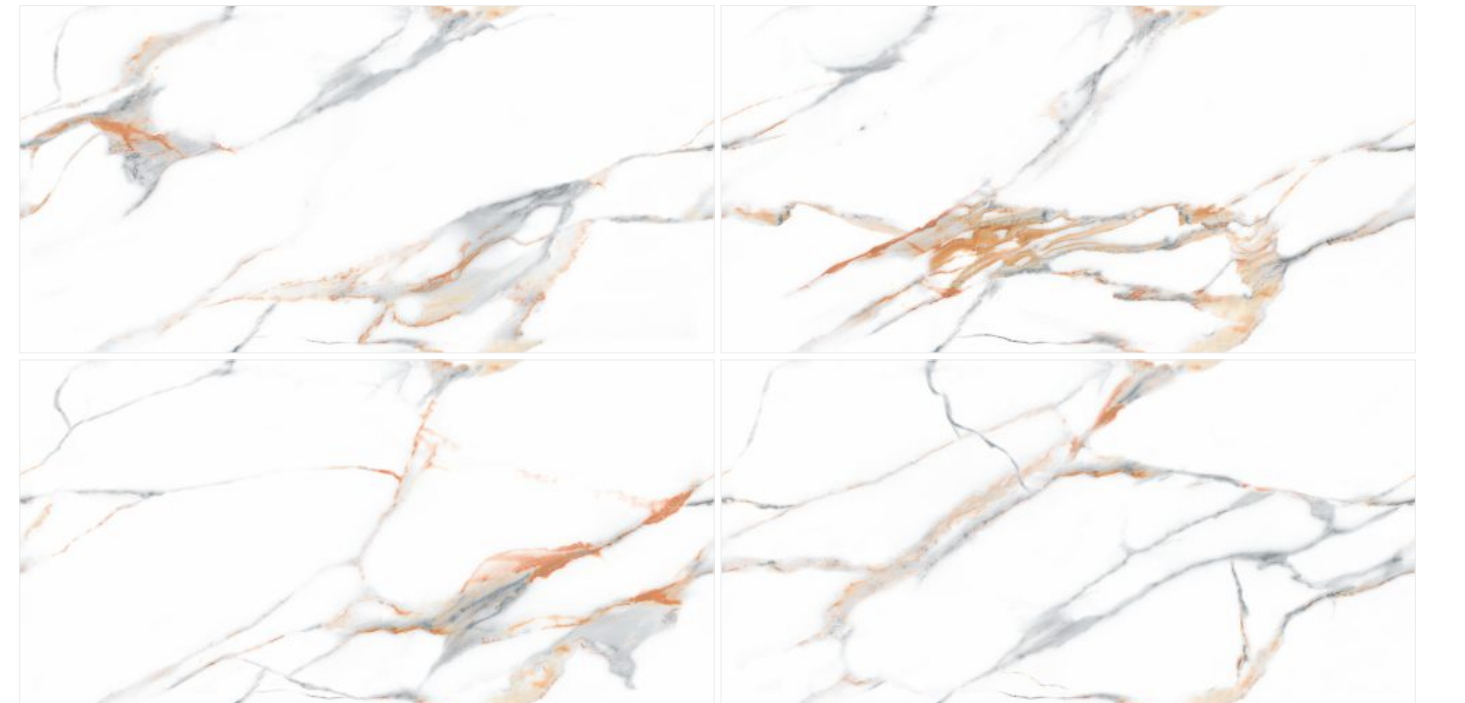

Random - 4 Faces