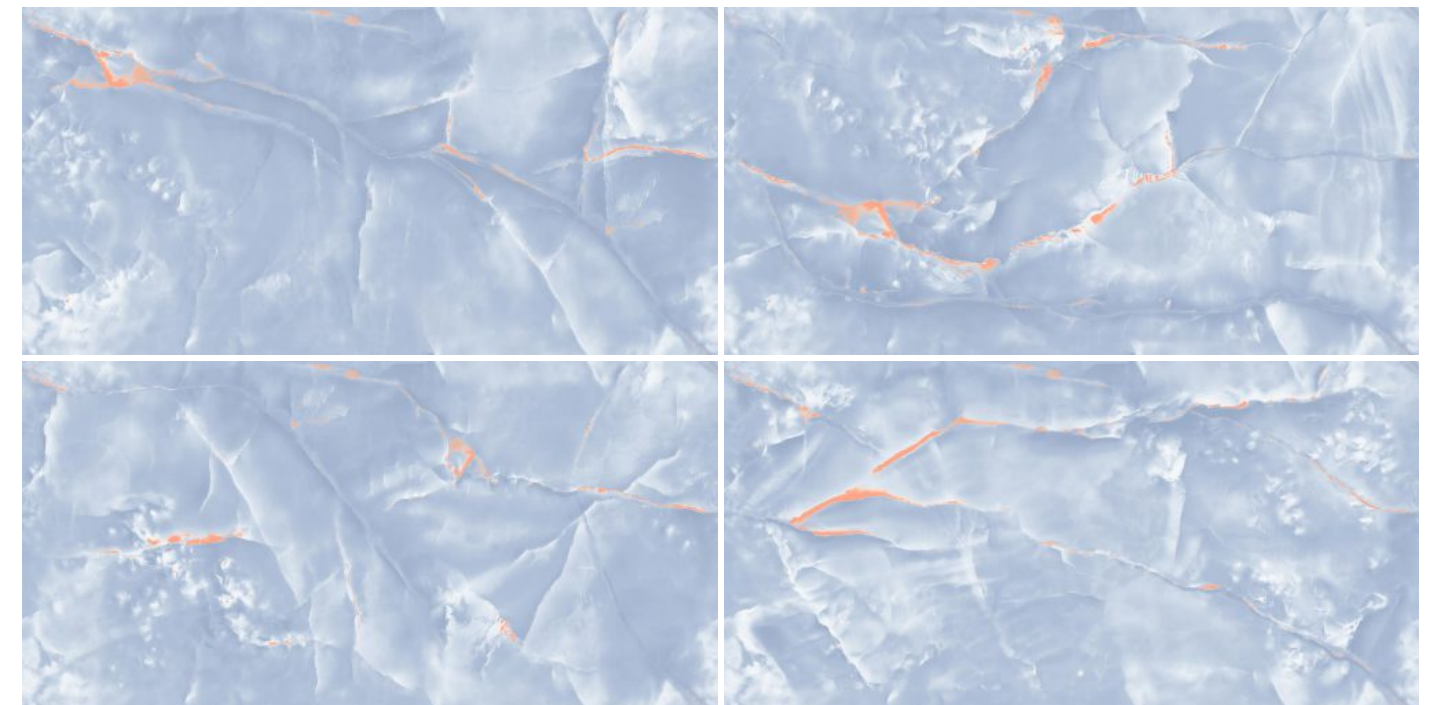

Random - 4 Faces