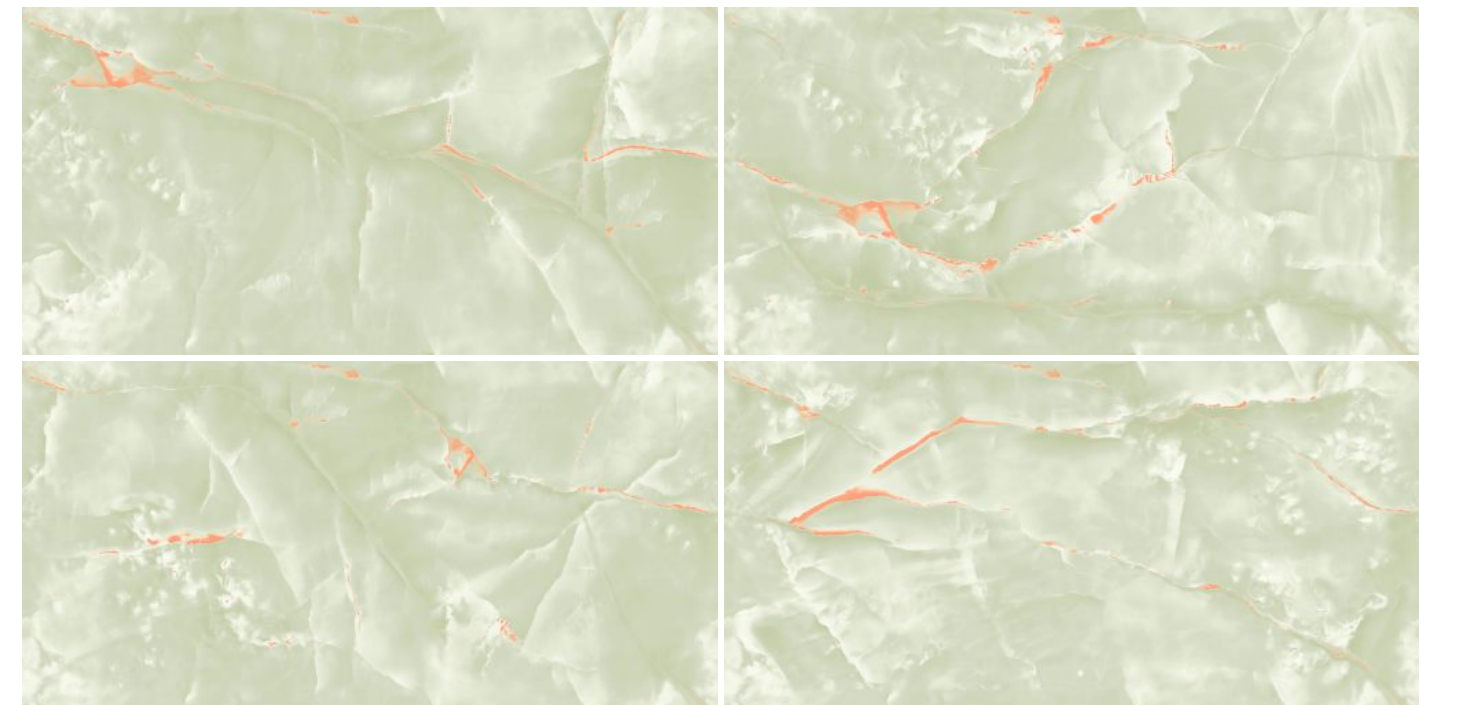

Random - 4 Faces