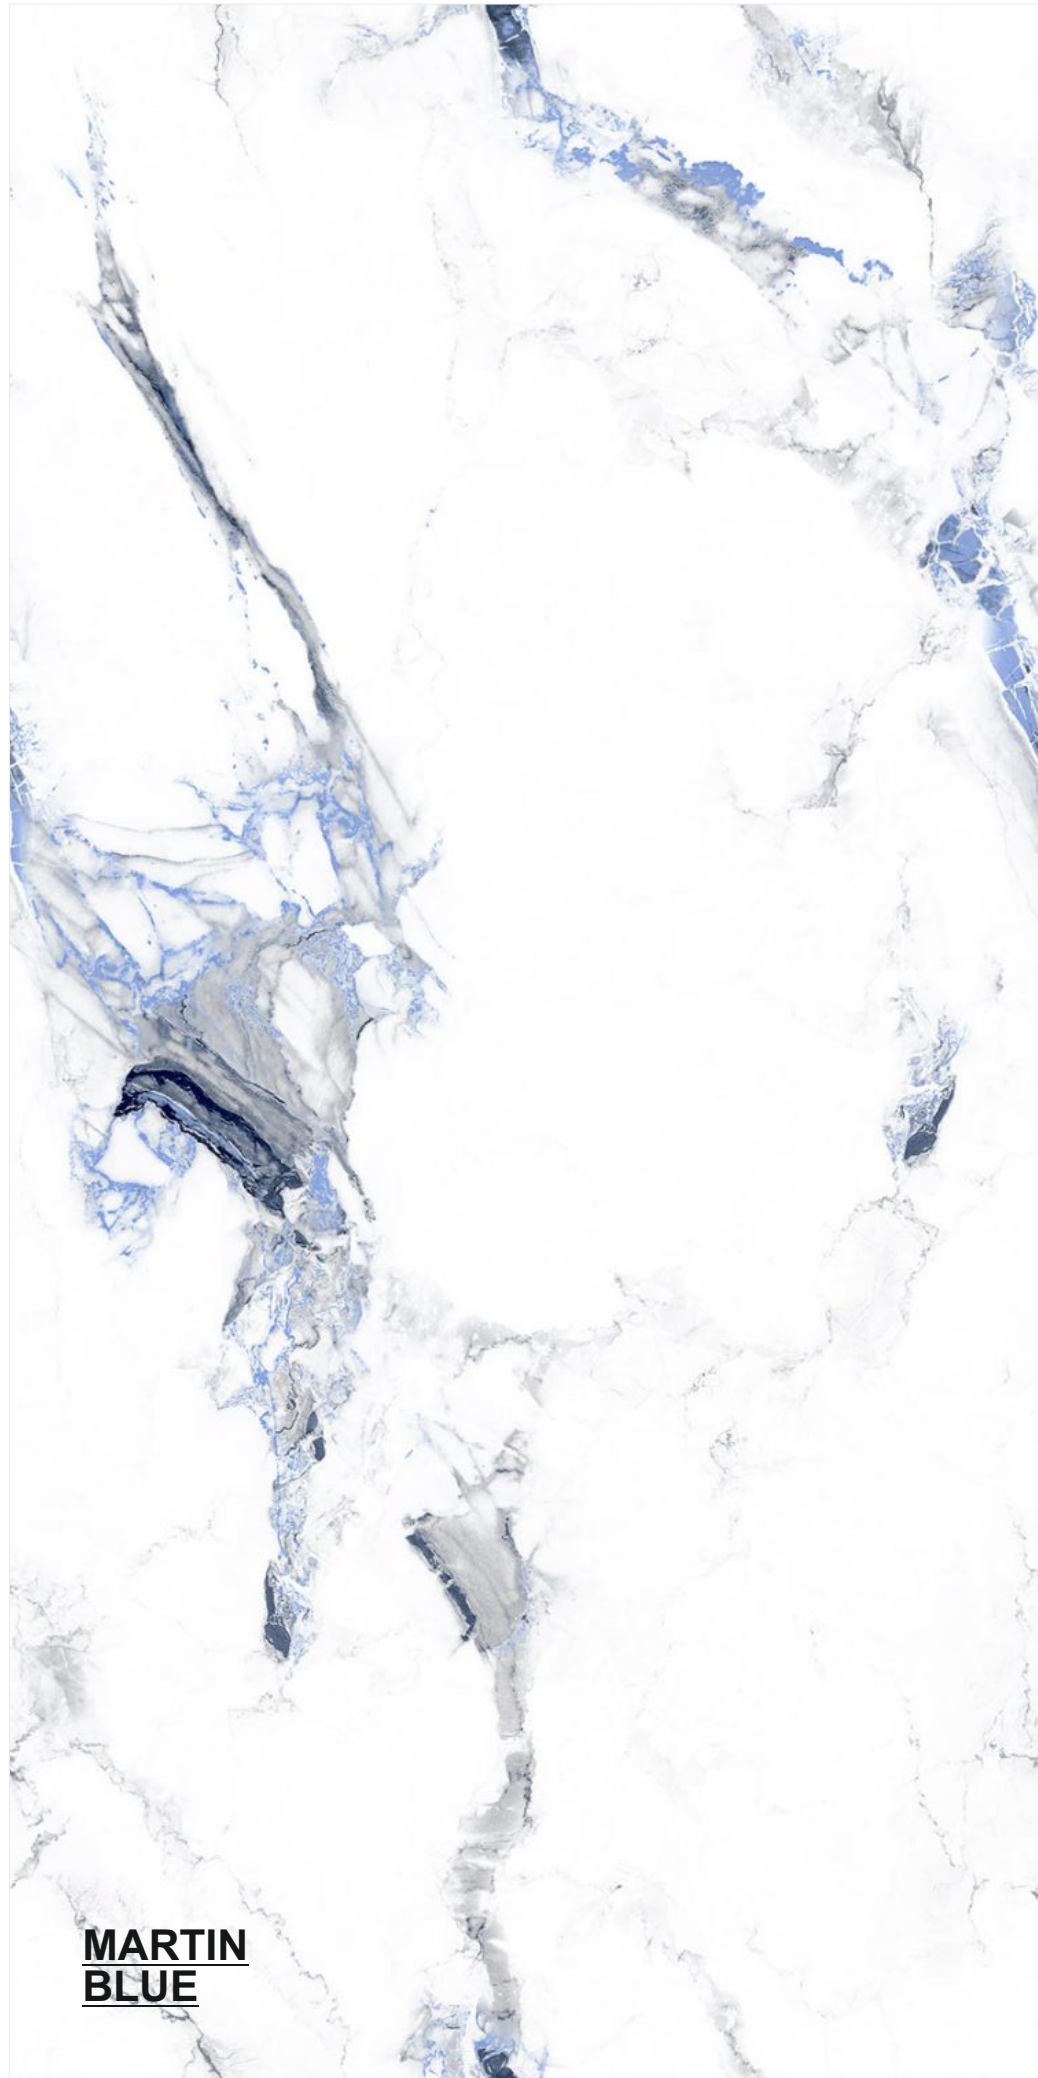

**MARTIN
COLLECTION**

600x
1200mm
Glossy
Finish

Random - 4 Faces

Application Areas:-

MORDI COLLECTION

The Panorama Series is more than just a feast for the eyes; it's a gateway to a world where the lines between reality and fantasy blur. With each step across the tessellated floor, visitors find their worries melting away, replaced by a sense of wonder and an unquenchable curiosity about the artisans who created this masterpiece. Who were they? What inspired their work? The answers lie hidden beneath the surface, waiting for the next curious soul brave enough to unlock the mysteries of the Colorful Tiles Series.