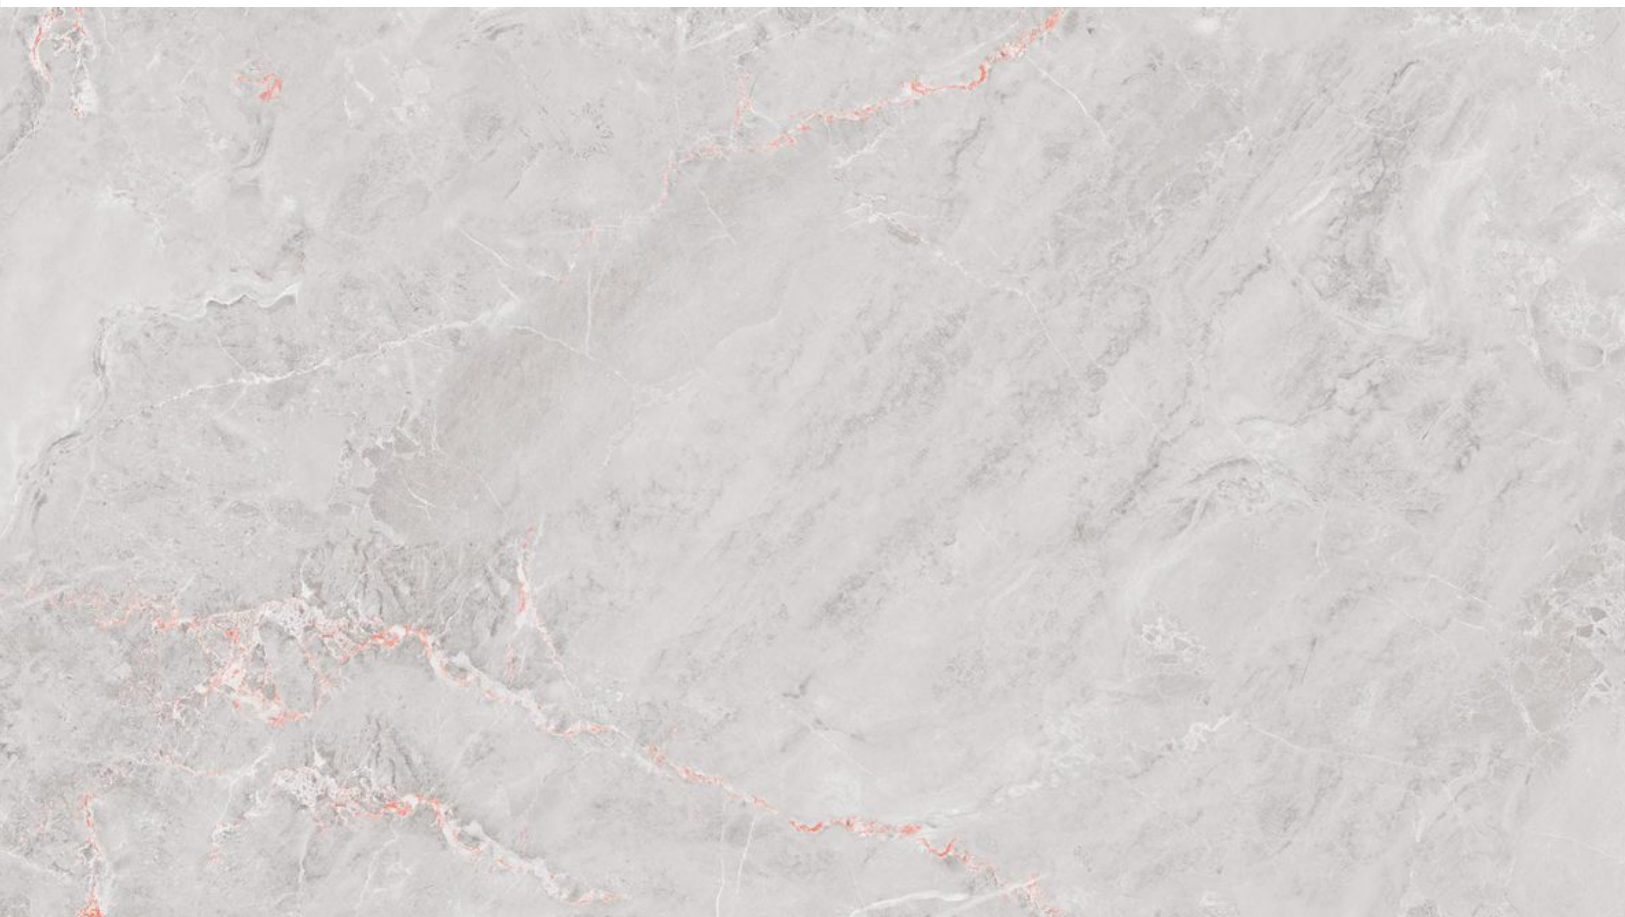

**DENVER
BIANCO**

600x
1200mm

Glossy
Finish

**DENVER
GREY**

Random - 4 Faces