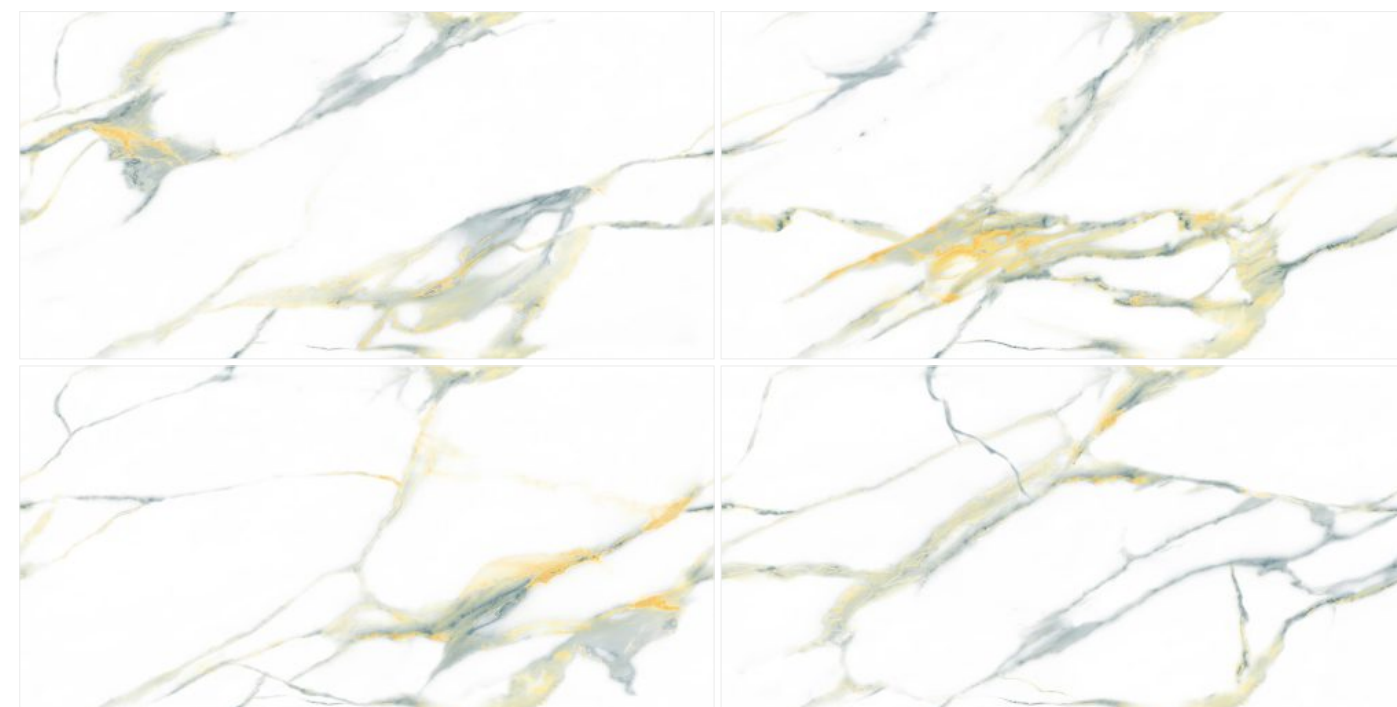

Random - 4 Faces