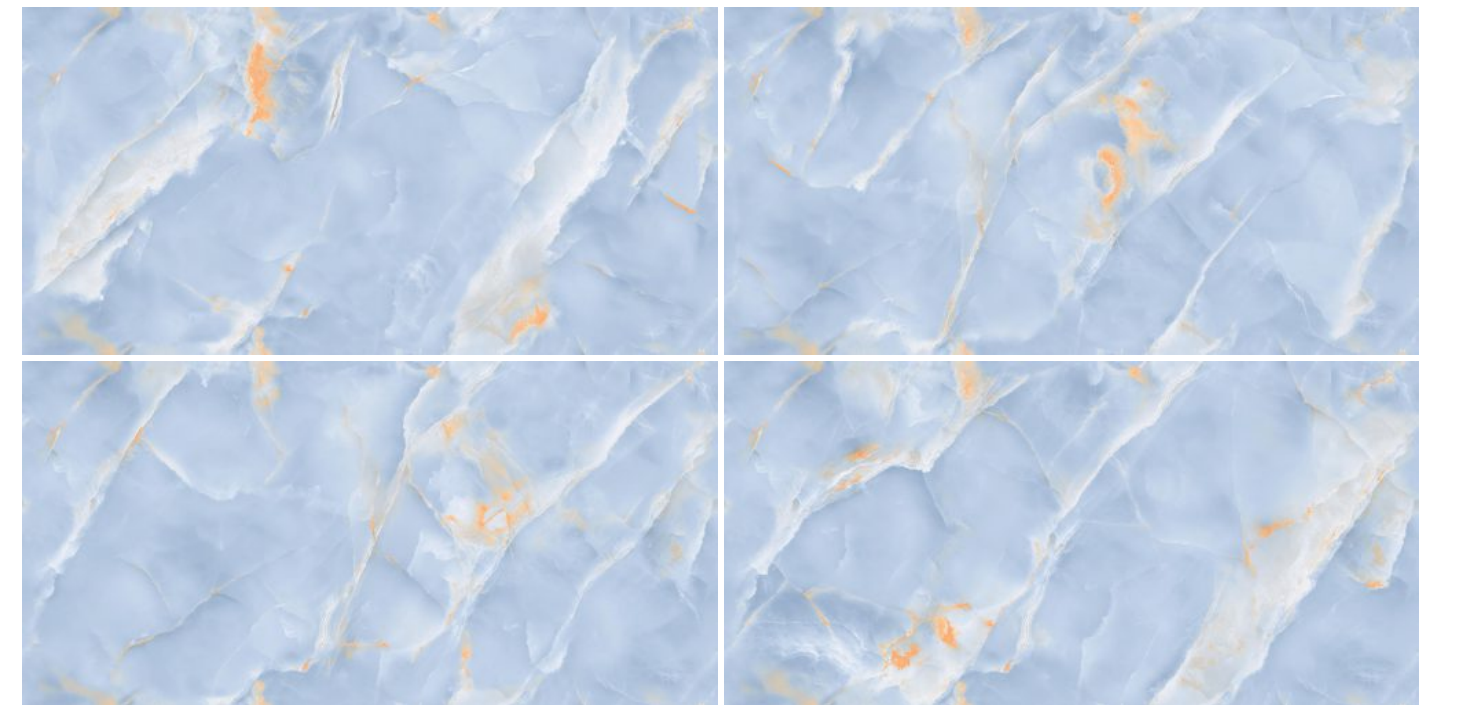

Glossy
Finish

**BRUSSELS
CELESTE**

Random - 4 Faces

**BRUSSELS
COLLECTION**

600x
1200mm
Glossy
Finish

Random - 4 Faces

CAIRO COLLECTION

The Panorama Series is more than just a feast for the eyes; it's a gateway to a world where the lines between reality and fantasy blur. With each step across the tessellated floor, visitors find their worries melting away, replaced by a sense of wonder and an unquenchable curiosity about the artisans who created this masterpiece. Who were they? What inspired their work? The answers lie hidden beneath the surface, waiting for the next curious soul brave enough to unlock the mysteries of the Colorful Tiles Series.