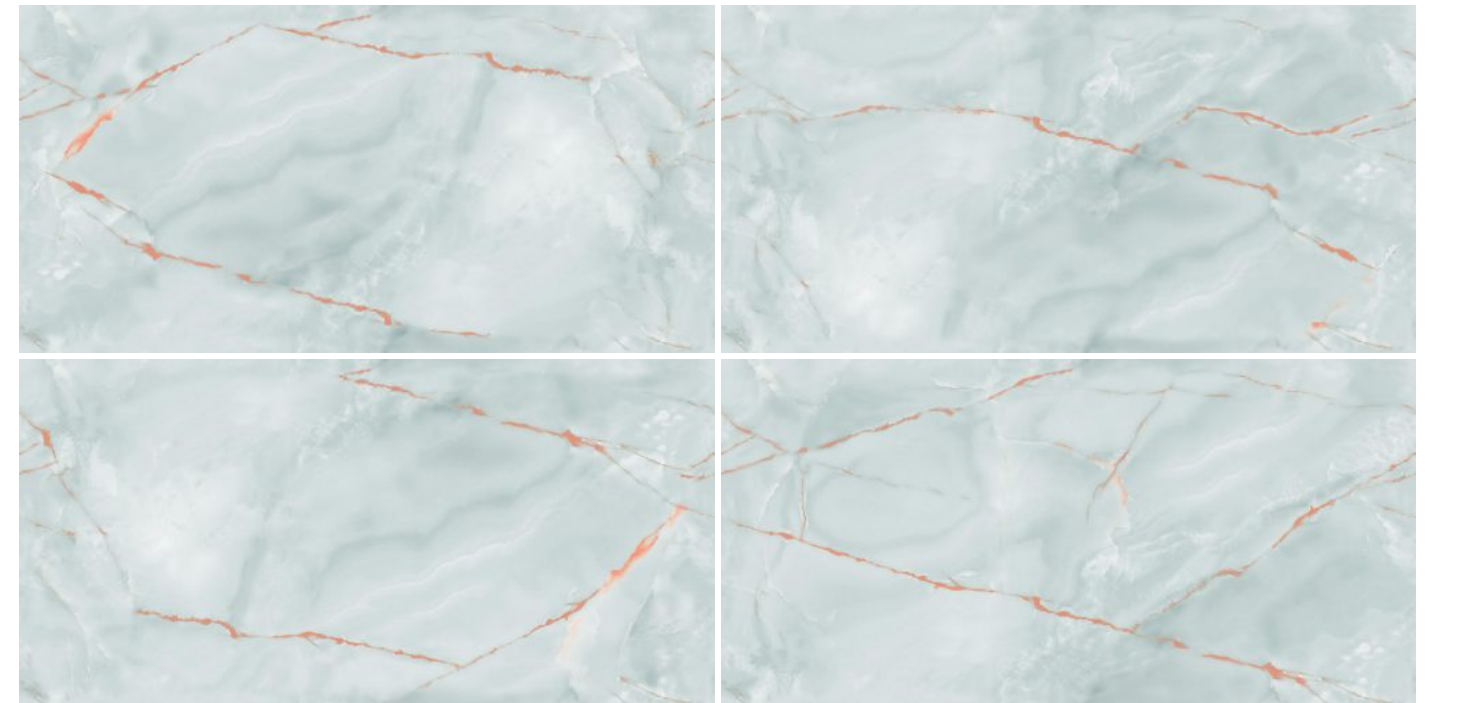

600x
1200mm
Glossy
Finish

Random - 4 Faces

**PULLIDO
COLLECTION**

600x
1200mm
Glossy
Finish

Random - 4 Faces

Application Areas:-

SATUARIO COLLECTION

The Panorama Series is more than just a feast for the eyes; it's a gateway to a world where the lines between reality and fantasy blur. With each step across the tessellated floor, visitors find their worries melting away, replaced by a sense of wonder and an unquenchable curiosity about the artisans who created this masterpiece. Who were they? What inspired their work? The answers lie hidden beneath the surface, waiting for the next curious soul brave enough to unlock the mysteries of the Colorful Tiles Series.