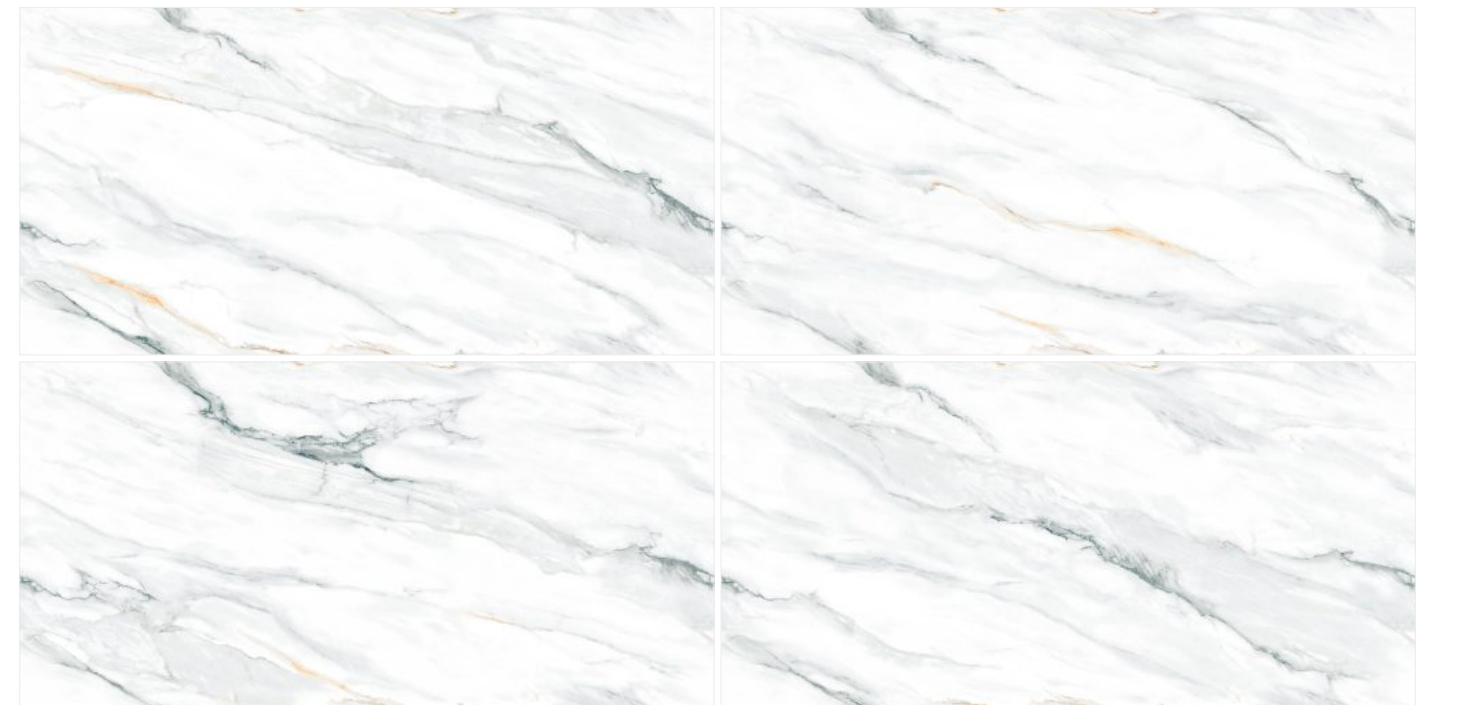

In every tile, a universe of color; in every color, a story waiting to unfold.

**HUBLOT
COLLECTION**

**HUBLOT
WHITE**

600x
1200mm
Glossy
Finish

Random - 4 Faces

Application Areas:-

LAGOON COLLECTION

The Panorama Series is more than just a feast for the eyes; it's a gateway to a world where the lines between reality and fantasy blur. With each step across the tessellated floor, visitors find their worries melting away, replaced by a sense of wonder and an unquenchable curiosity about the artisans who created this masterpiece. Who were they? What inspired their work? The answers lie hidden beneath the surface, waiting for the next curious soul brave enough to unlock the mysteries of the Colorful Tiles Series.