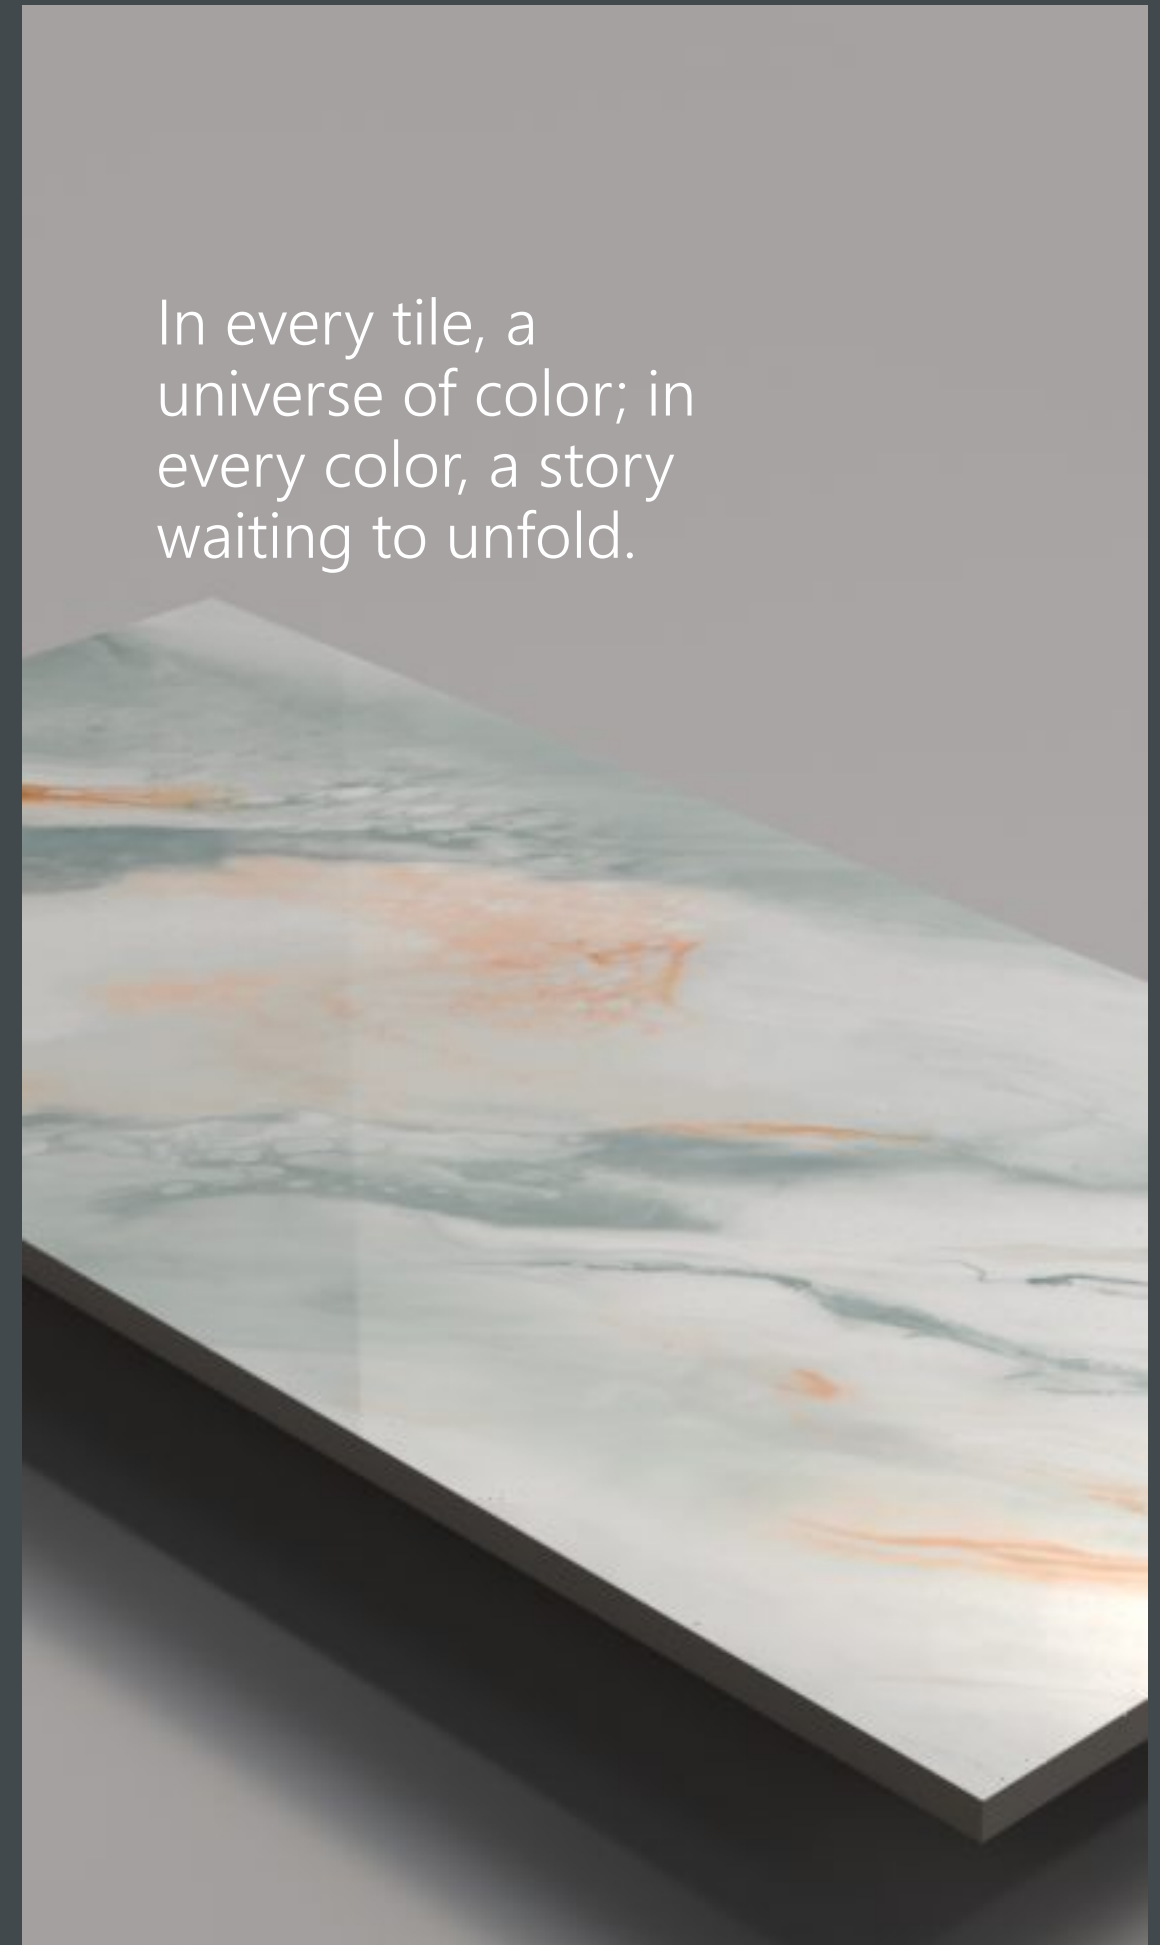

Application Areas:-

SPARTA COLLECTION

The Panorama Series is more than just a feast for the eyes; it's a gateway to a world where the lines between reality and fantasy blur. With each step across the tessellated floor, visitors find their worries melting away, replaced by a sense of wonder and an unquenchable curiosity about the artisans who created this masterpiece. Who were they? What inspired their work? The answers lie hidden beneath the surface, waiting for the next curious soul brave enough to unlock the mysteries of the Colorful Tiles Series.

In every tile, a universe of color; in every color, a story waiting to unfold.