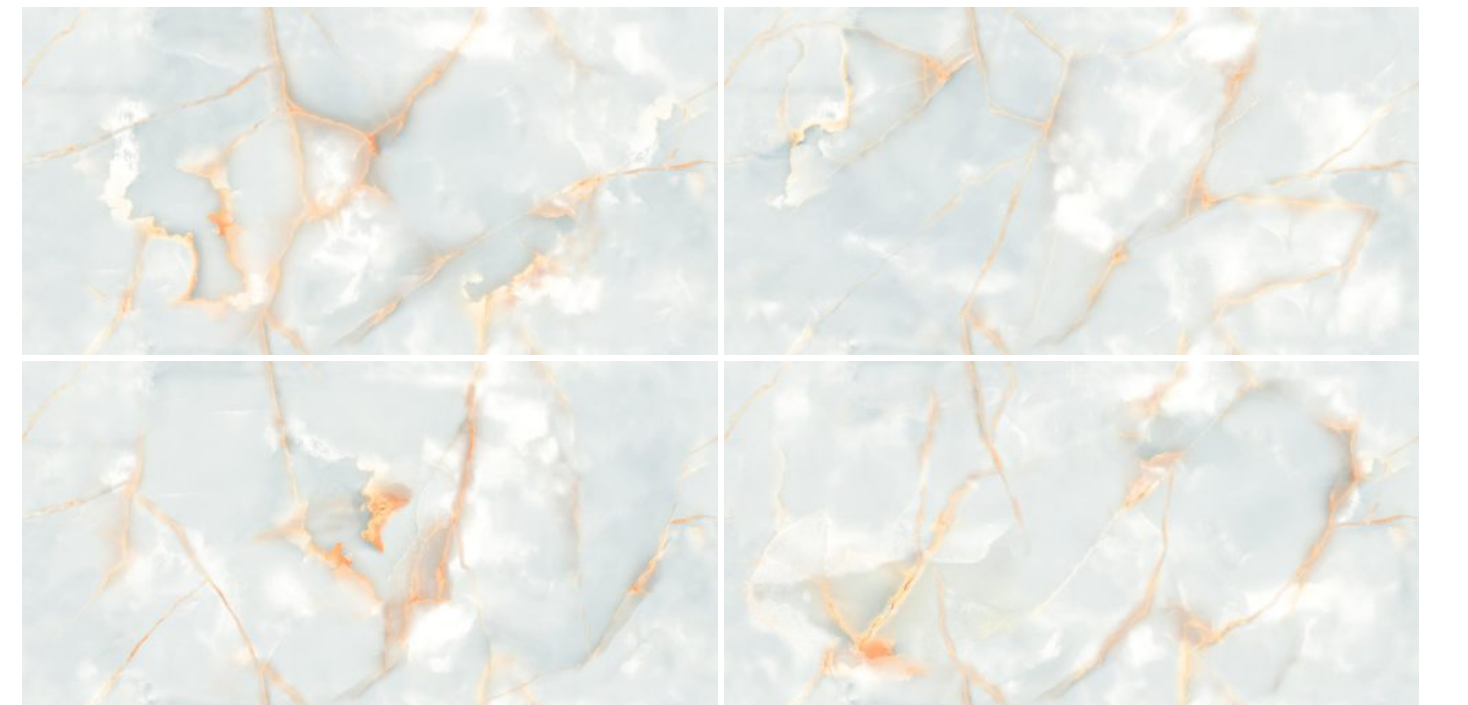

Random - 4 Faces