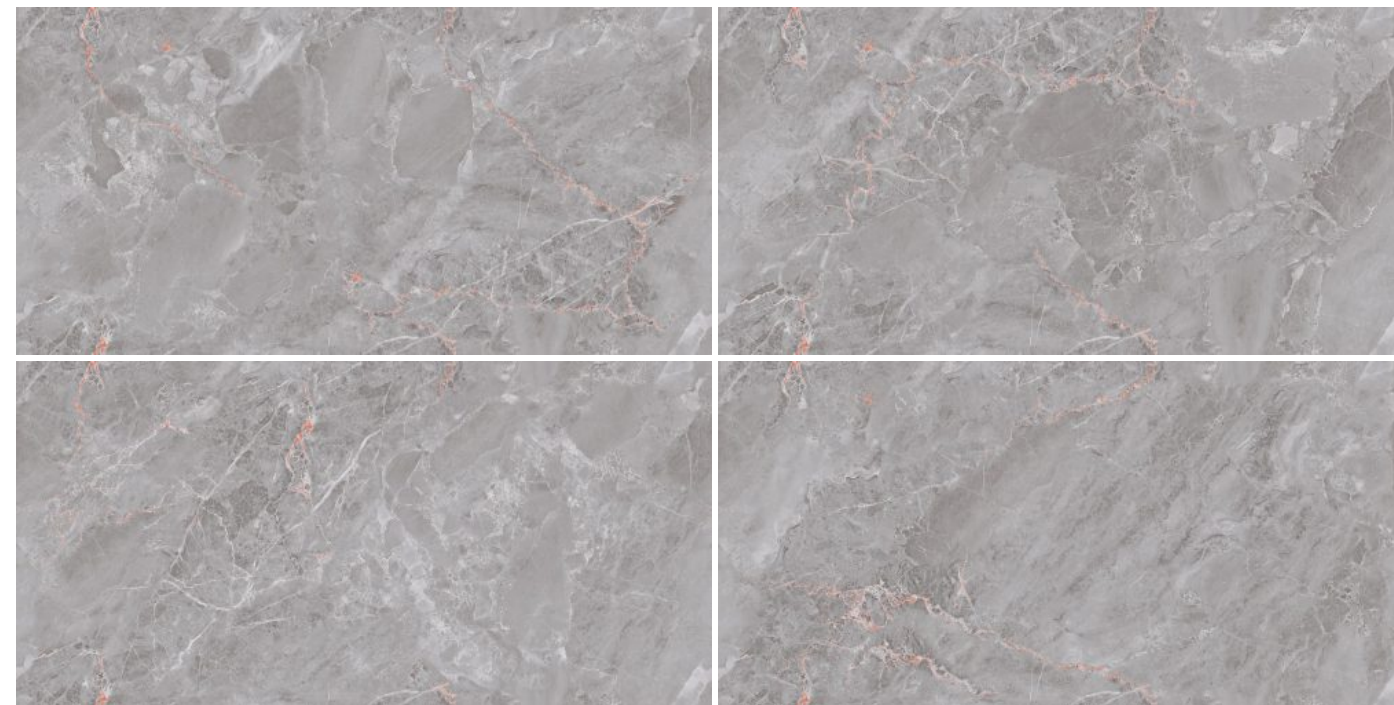

Glossy
Finish

**DENVER
GREY**

Random - 4 Faces

Application Areas:-

ELIXIR COLLECTION

The Panorama Series is more than just a feast for the eyes; it's a gateway to a world where the lines between reality and fantasy blur. With each step across the tessellated floor, visitors find their worries melting away, replaced by a sense of wonder and an unquenchable curiosity about the artisans who created this masterpiece. Who were they? What inspired their work? The answers lie hidden beneath the surface, waiting for the next curious soul brave enough to unlock the mysteries of the Colorful Tiles Series.