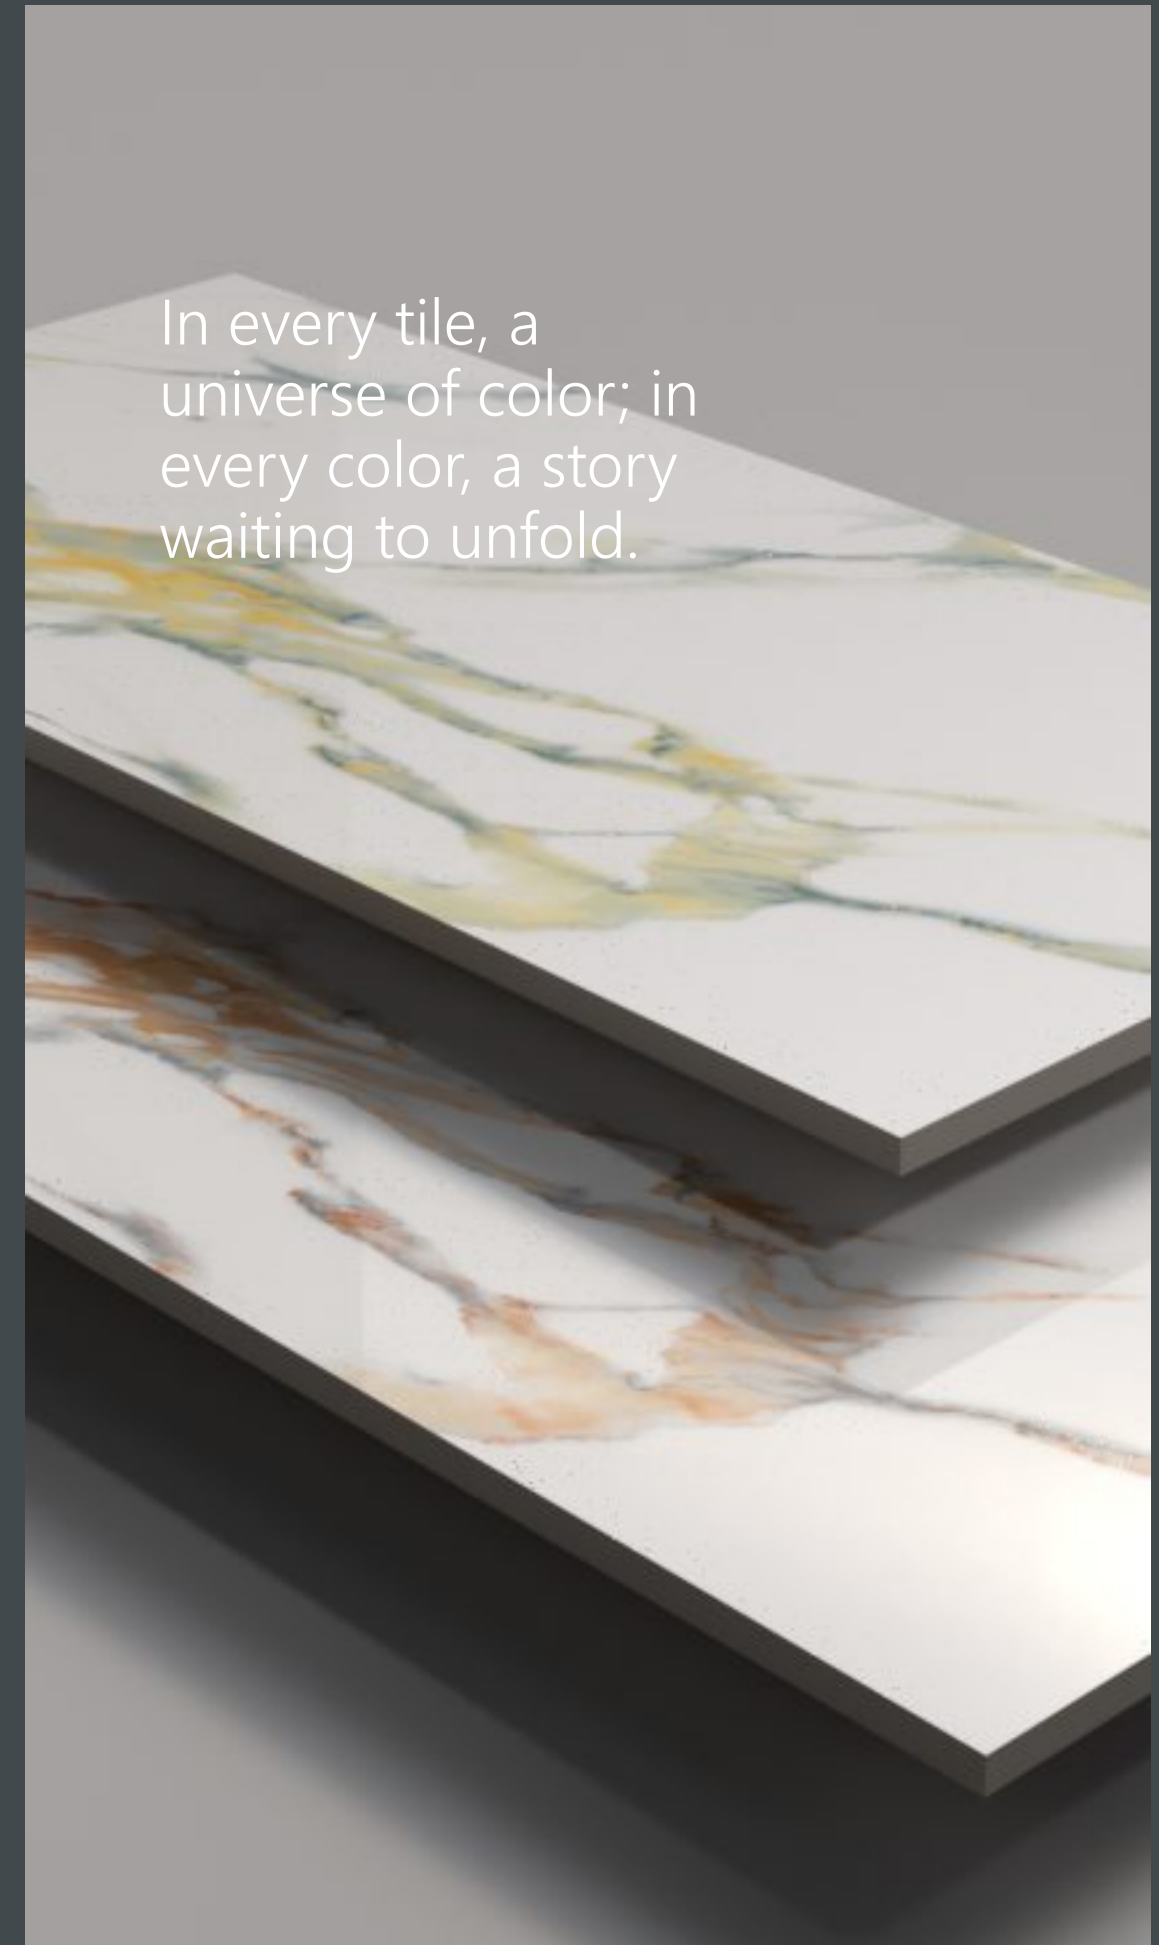

600x
1200mm
Glossy
Finish

Random - 4 Faces

**PULLIDO
COLLECTION**

600x
1200mm
Glossy
Finish

Random - 4 Faces

Application Areas:-

SATUARIO COLLECTION

The Panorama Series is more than just a feast for the eyes; it's a gateway to a world where the lines between reality and fantasy blur. With each step across the tessellated floor, visitors find their worries melting away, replaced by a sense of wonder and an unquenchable curiosity about the artisans who created this masterpiece. Who were they? What inspired their work? The answers lie hidden beneath the surface, waiting for the next curious soul brave enough to unlock the mysteries of the Colorful Tiles Series.