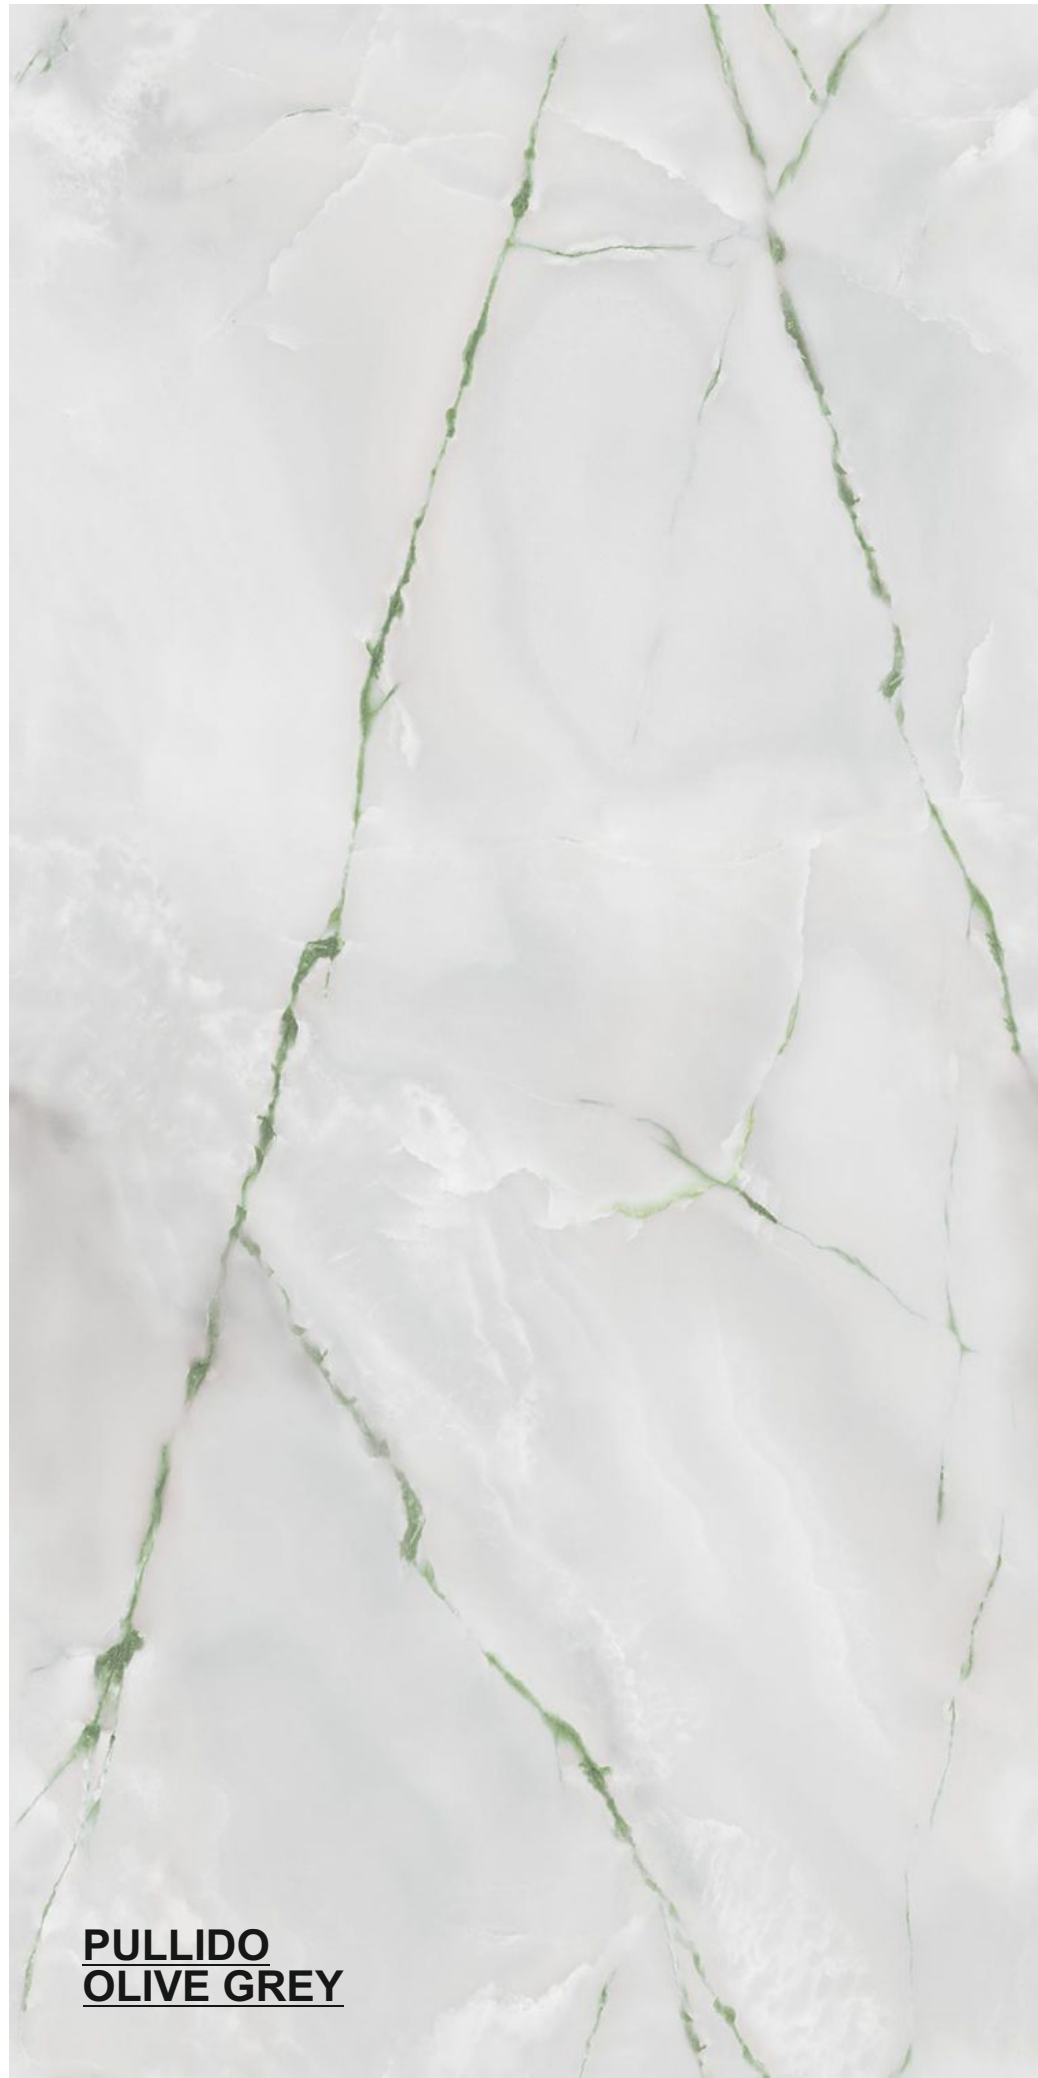

**PULLIDO
COLLECTION**

600x
1200mm
Glossy
Finish