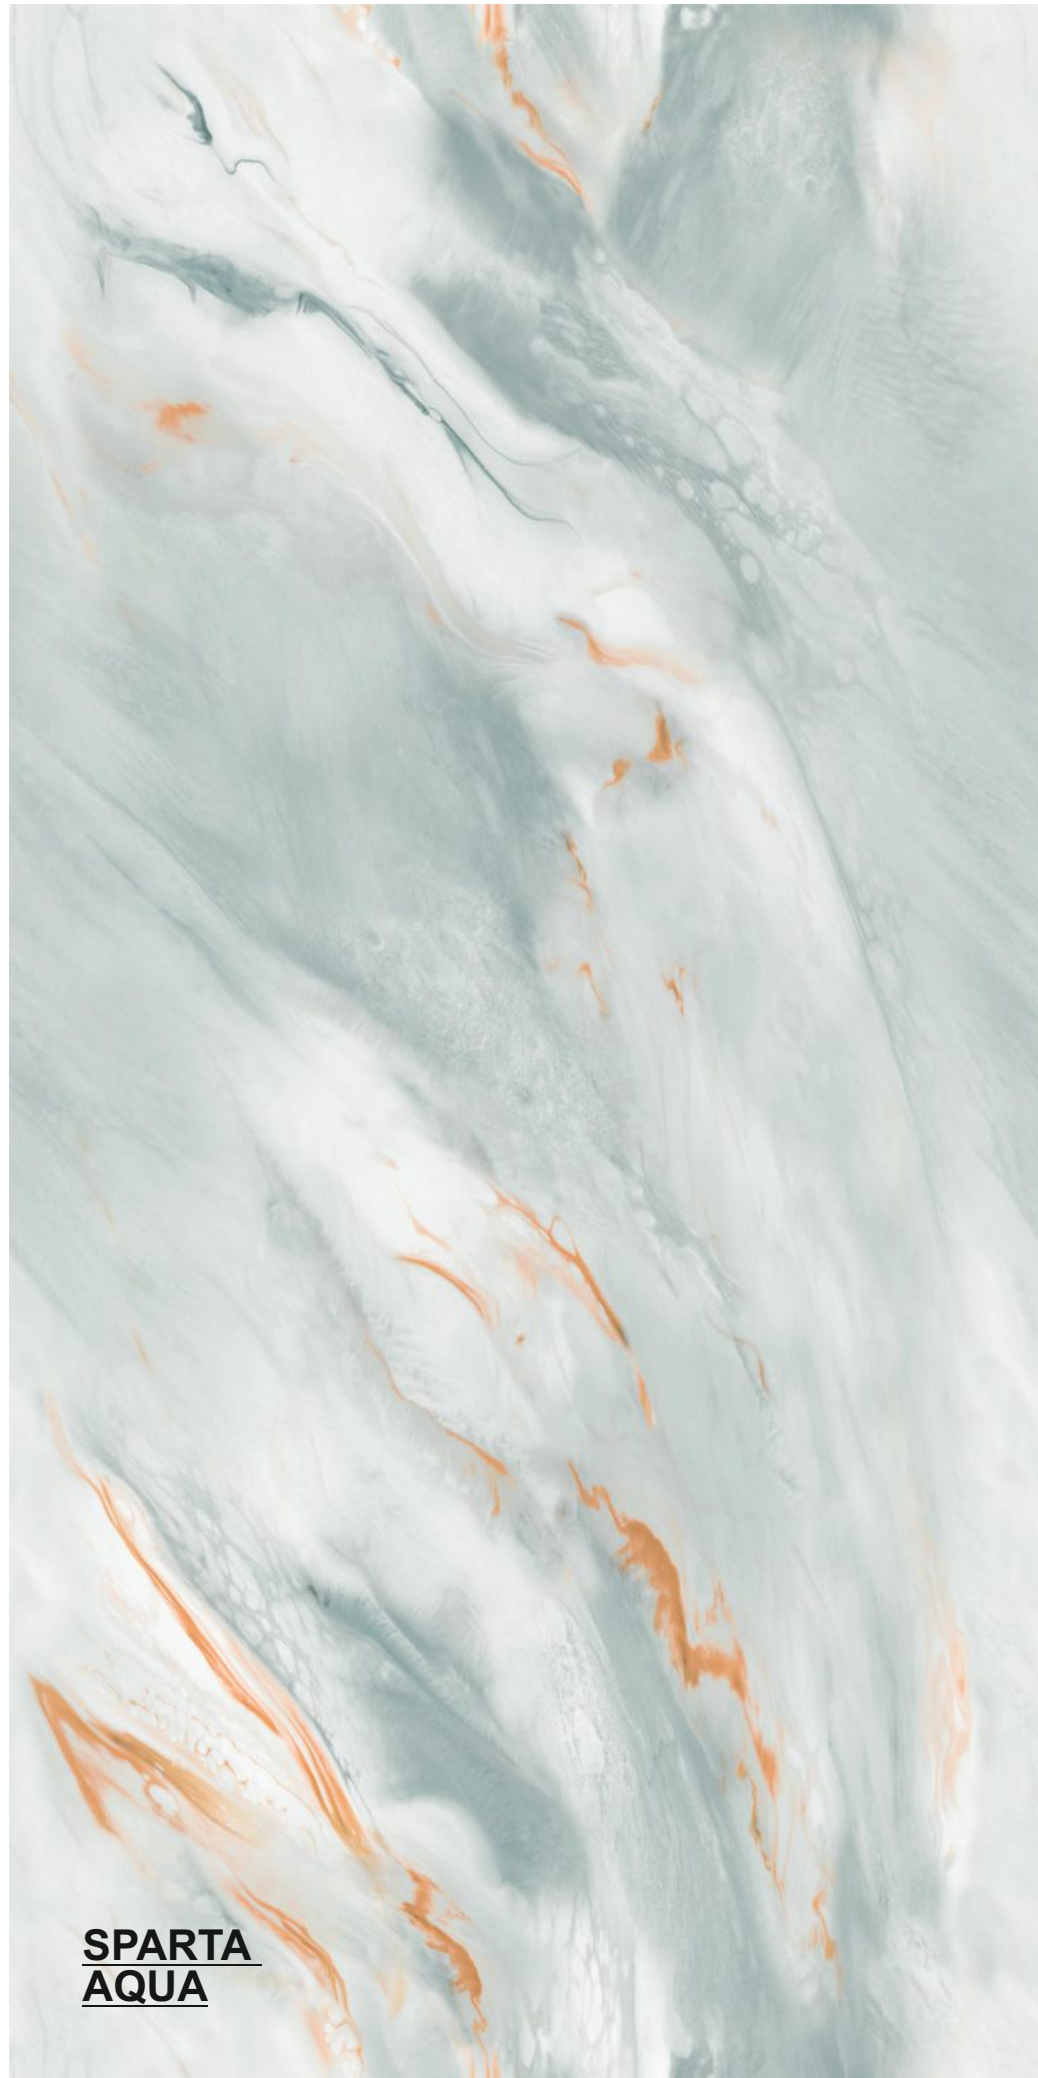

**SPARTA
COLLECTION**

600x
1200mm
Glossy
Finish