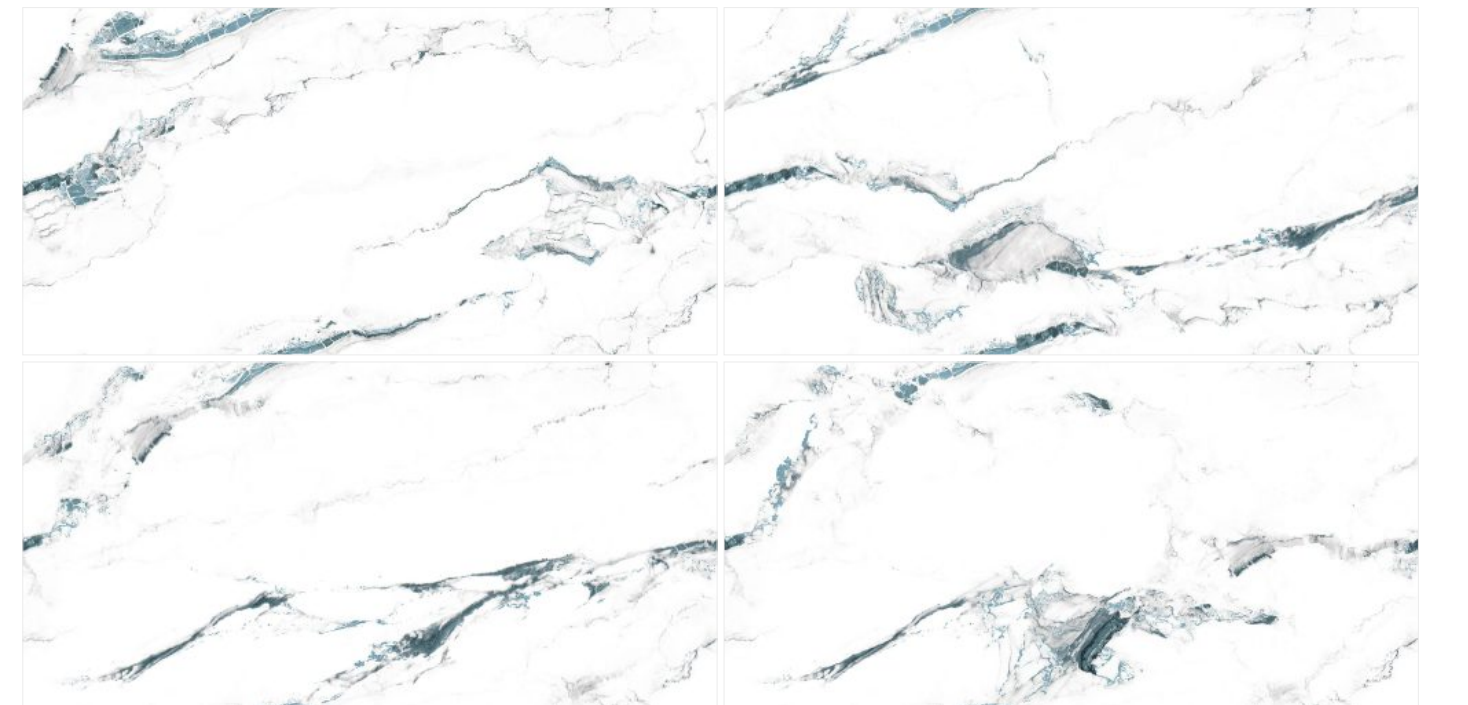

**MARTIN
COLLECTION**

600x
1200mm
Glossy
Finish

Random - 4 Faces

Application Areas:-

MORDI COLLECTION

The Panorama Series is more than just a feast for the eyes; it's a gateway to a world where the lines between reality and fantasy blur. With each step across the tessellated floor, visitors find their worries melting away, replaced by a sense of wonder and an unquenchable curiosity about the artisans who created this masterpiece. Who were they? What inspired their work? The answers lie hidden beneath the surface, waiting for the next curious soul brave enough to unlock the mysteries of the Colorful Tiles Series.