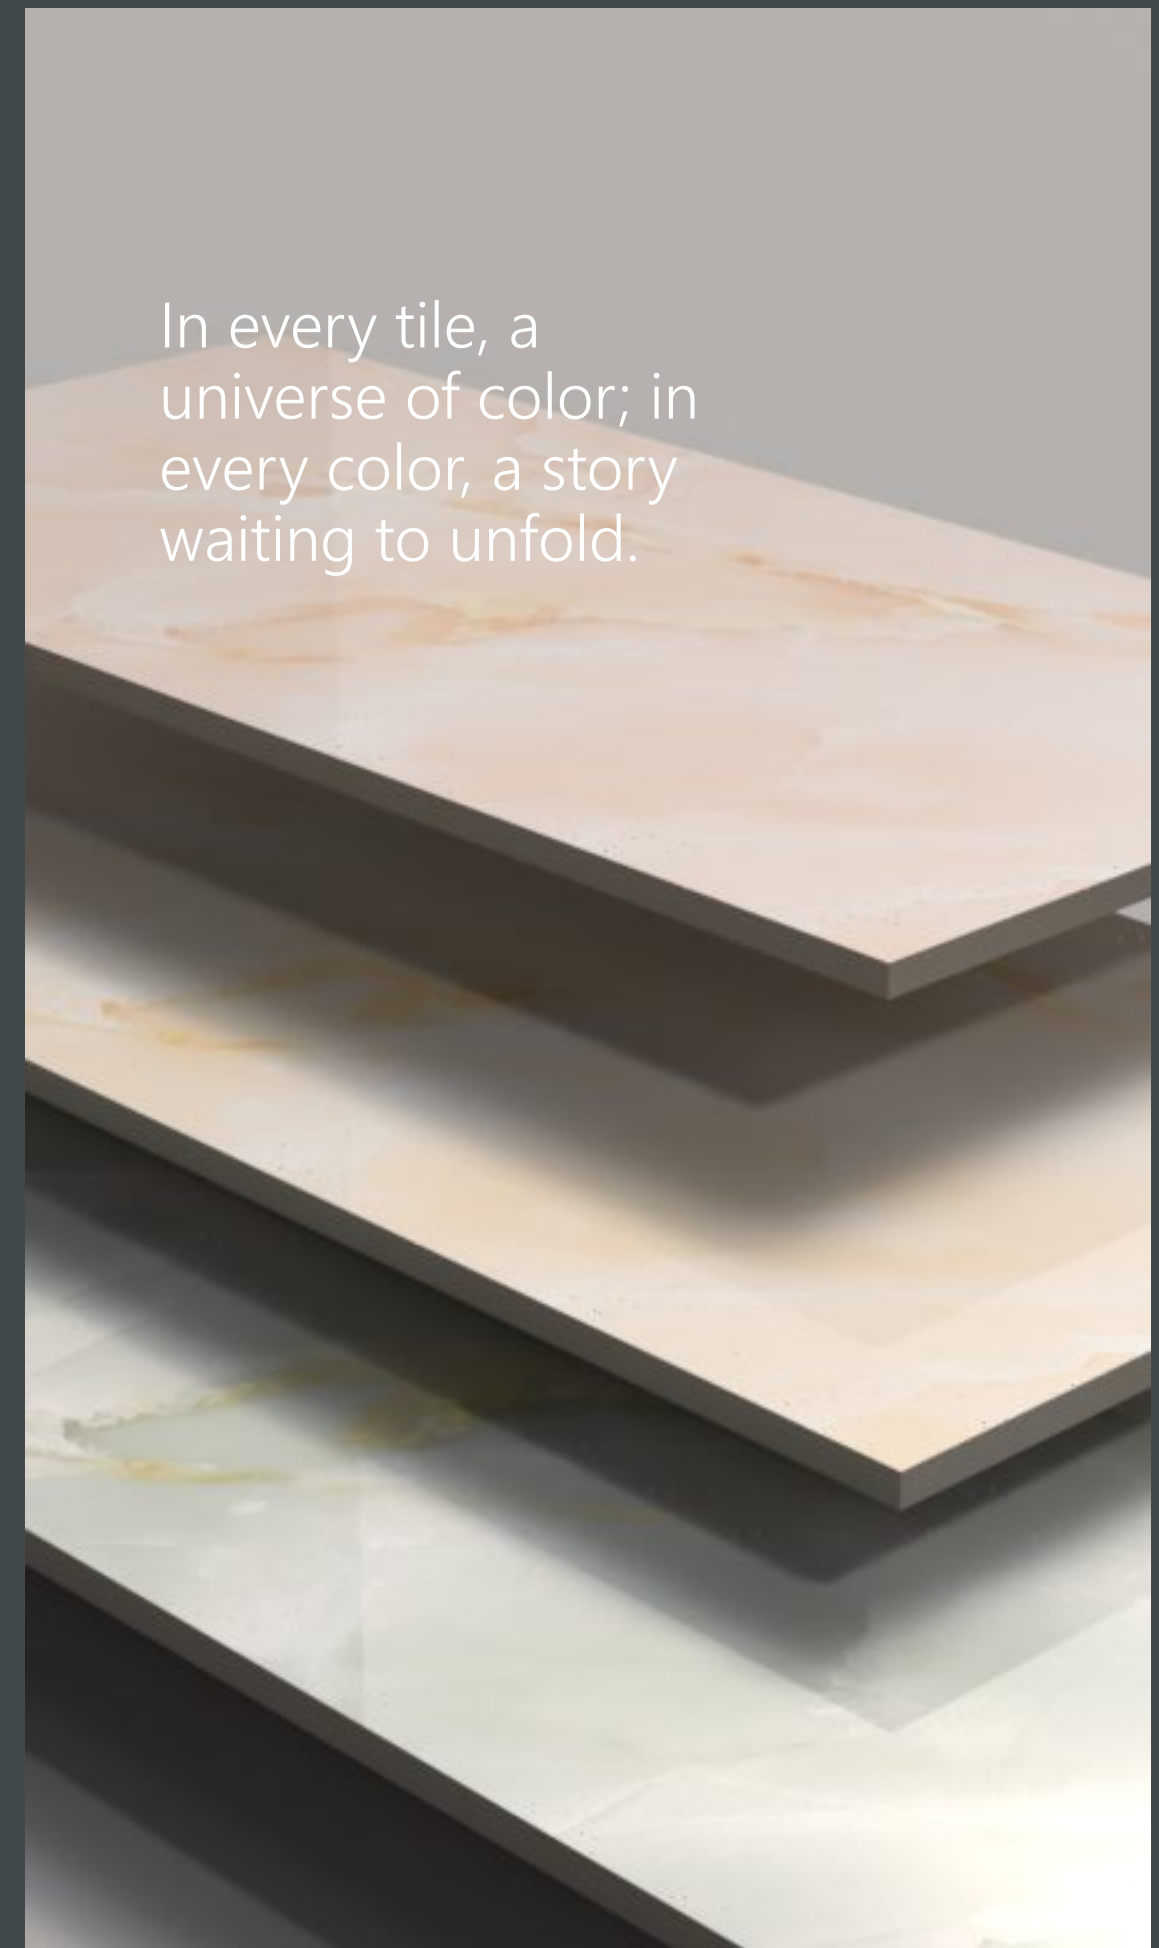

In every tile, a universe of color; in every color, a story waiting to unfold.

**HUBLOT
COLLECTION**

**HUBLOT
WHITE**

600x
1200mm
Glossy
Finish

Random - 4 Faces

Application Areas:-

LAGOON COLLECTION

The Panorama Series is more than just a feast for the eyes; it's a gateway to a world where the lines between reality and fantasy blur. With each step across the tessellated floor, visitors find their worries melting away, replaced by a sense of wonder and an unquenchable curiosity about the artisans who created this masterpiece. Who were they? What inspired their work? The answers lie hidden beneath the surface, waiting for the next curious soul brave enough to unlock the mysteries of the Colorful Tiles Series.