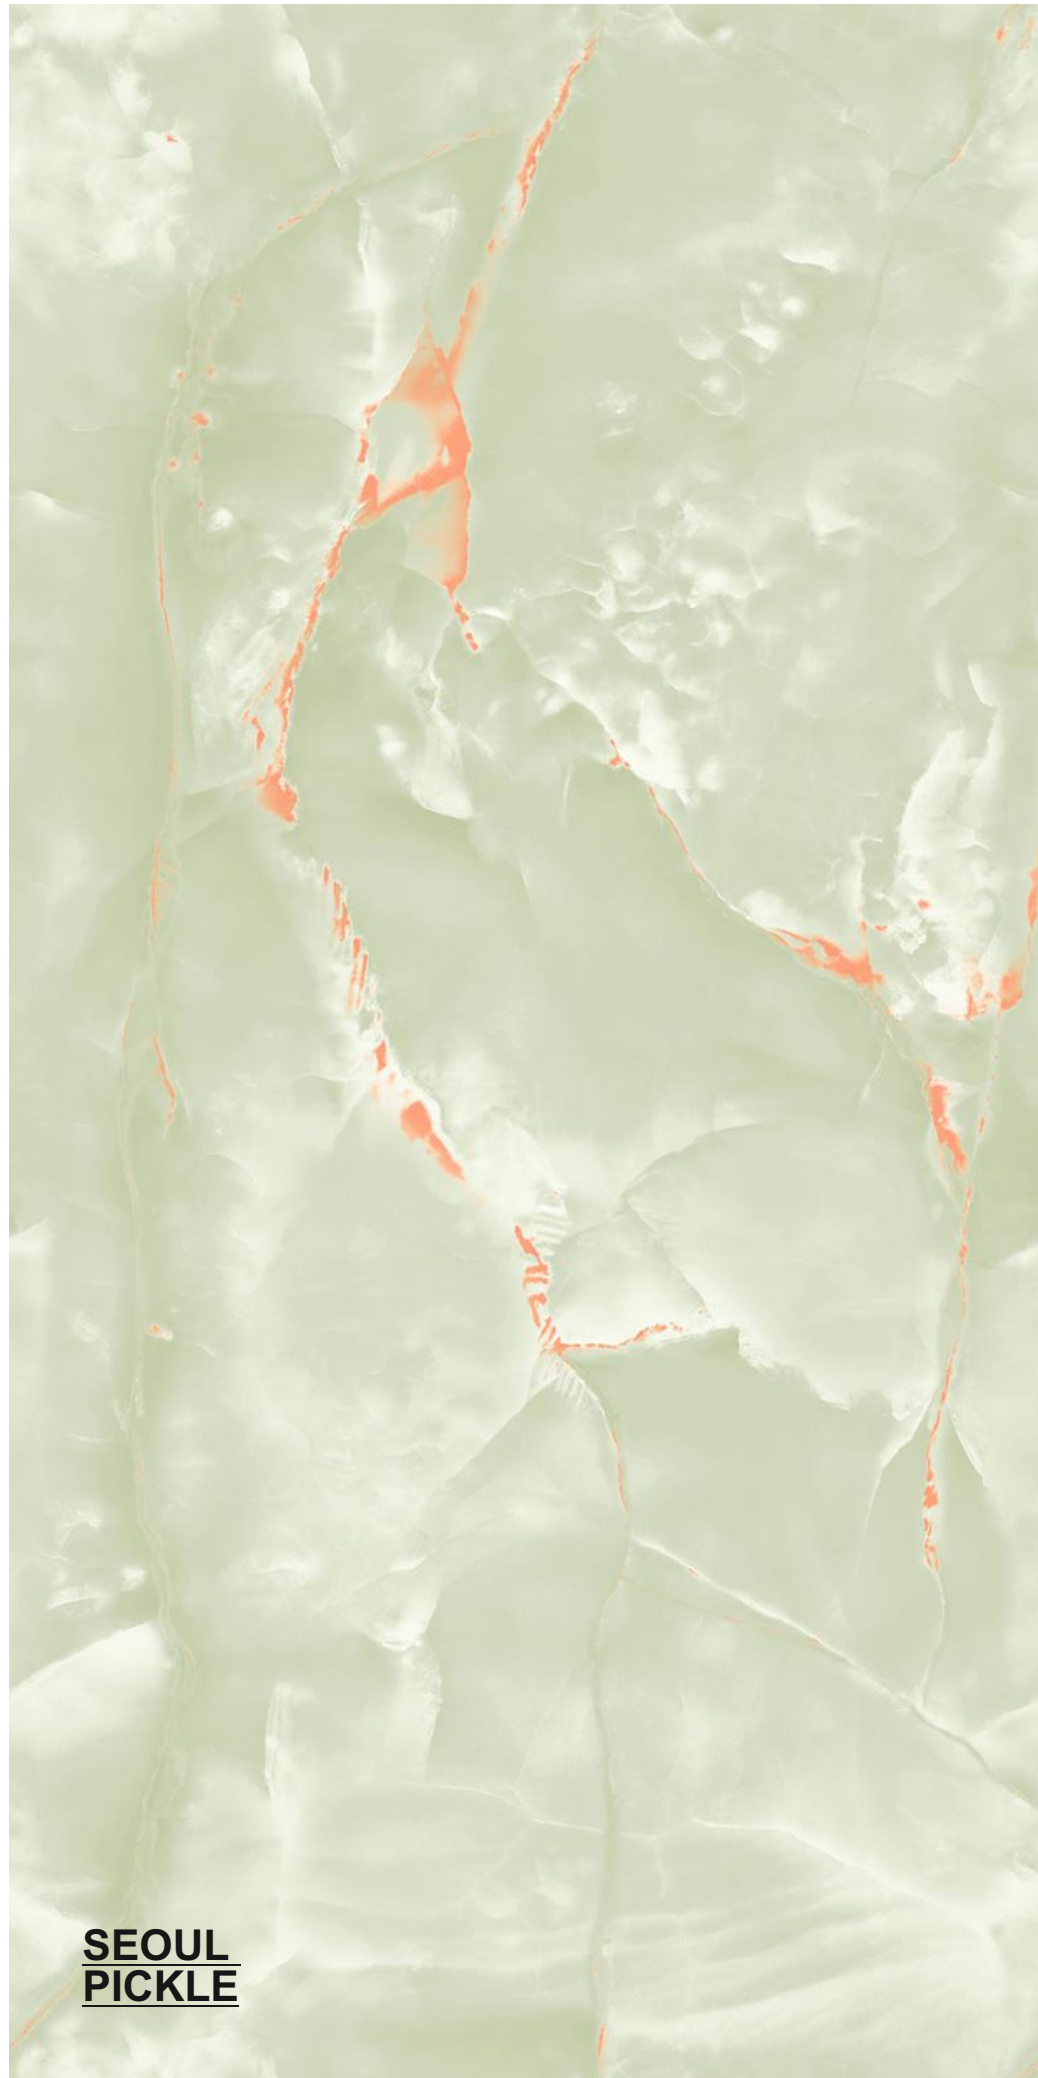

SEOUL
COLLECTION

600x
1200mm
Glossy
Finish