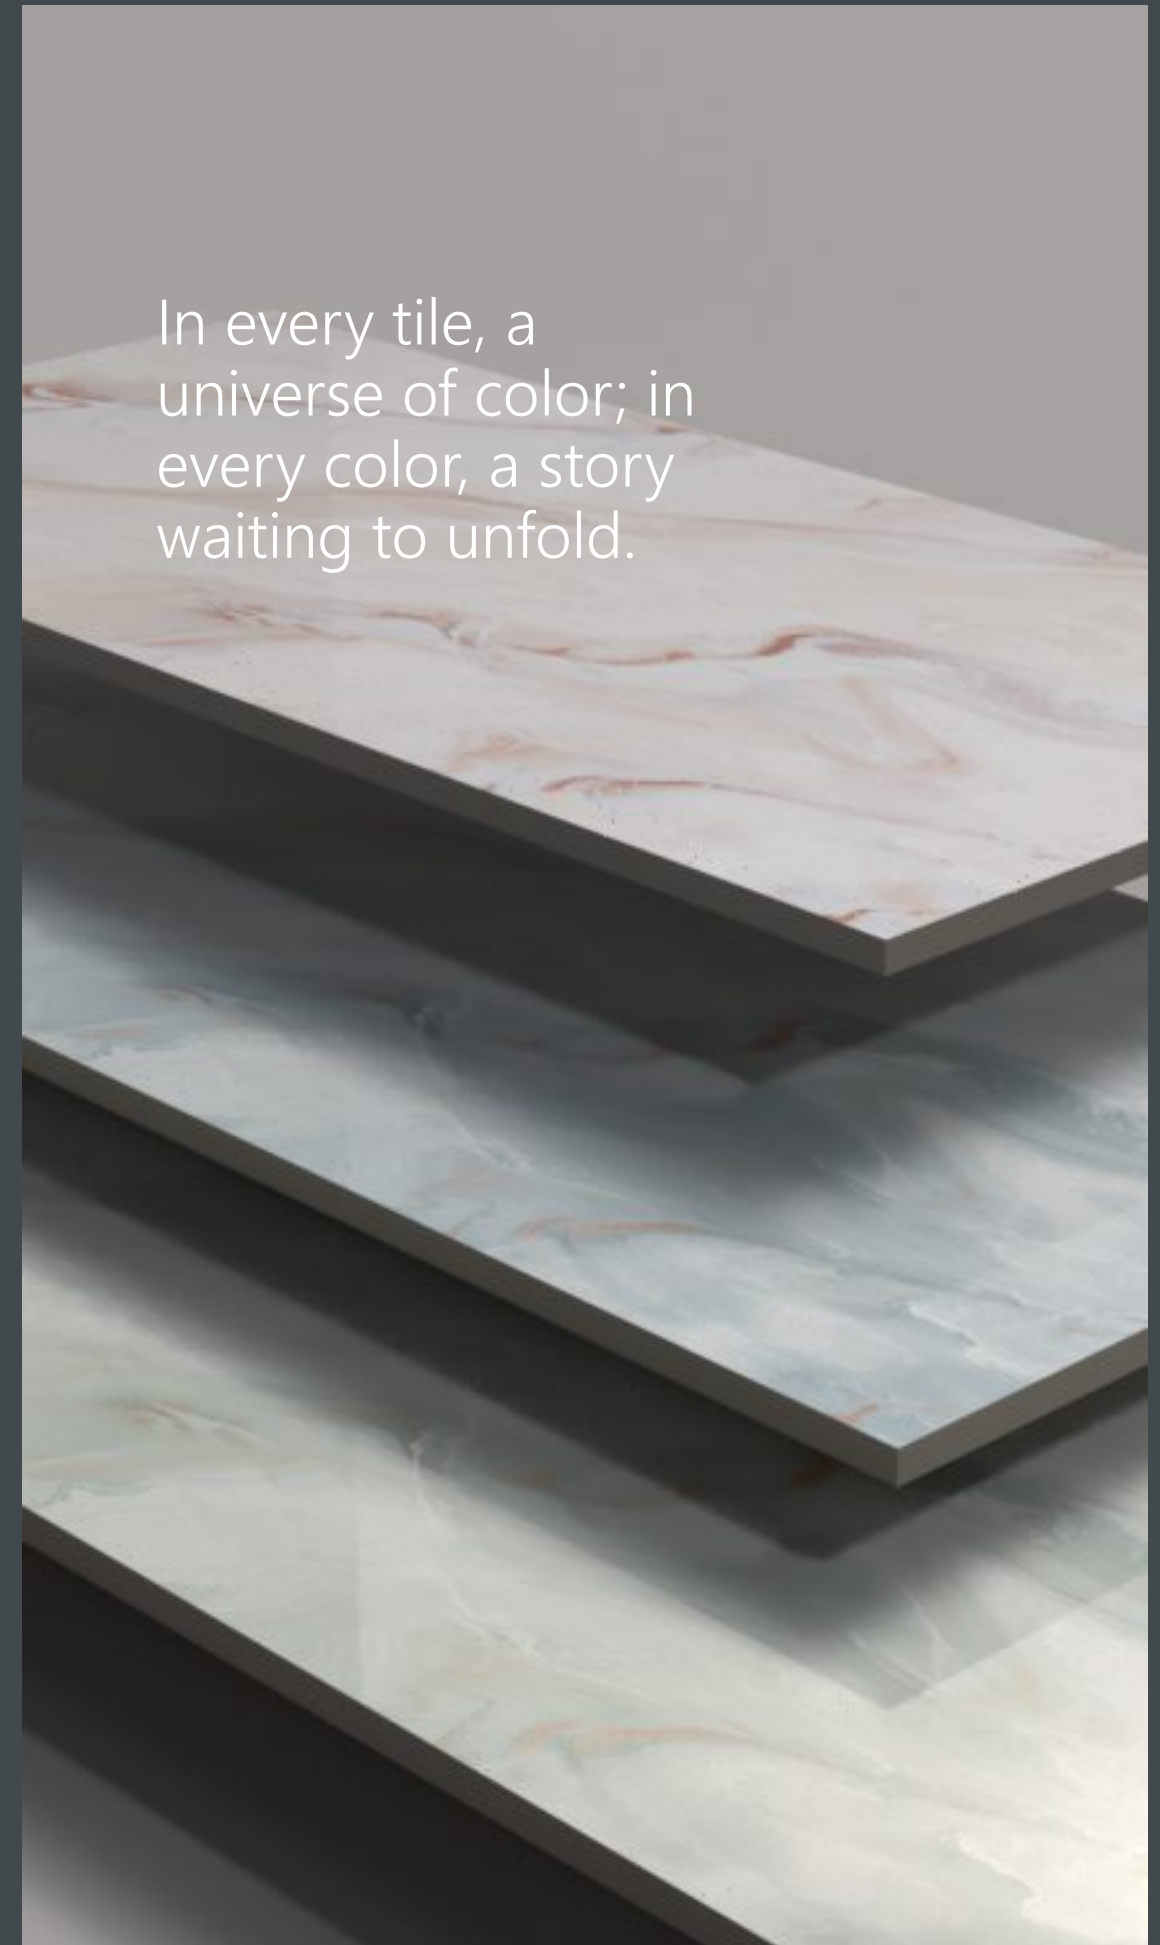

Application Areas:-

LIBERIA FLUID COLLECTION

The Panorama Series is more than just a feast for the eyes; it's a gateway to a world where the lines between reality and fantasy blur. With each step across the tessellated floor, visitors find their worries melting away, replaced by a sense of wonder and an unquenchable curiosity about the artisans who created this masterpiece. Who were they? What inspired their work? The answers lie hidden beneath the surface, waiting for the next curious soul brave enough to unlock the mysteries of the Colorful Tiles Series.

In every tile, a universe of color; in every color, a story waiting to unfold.