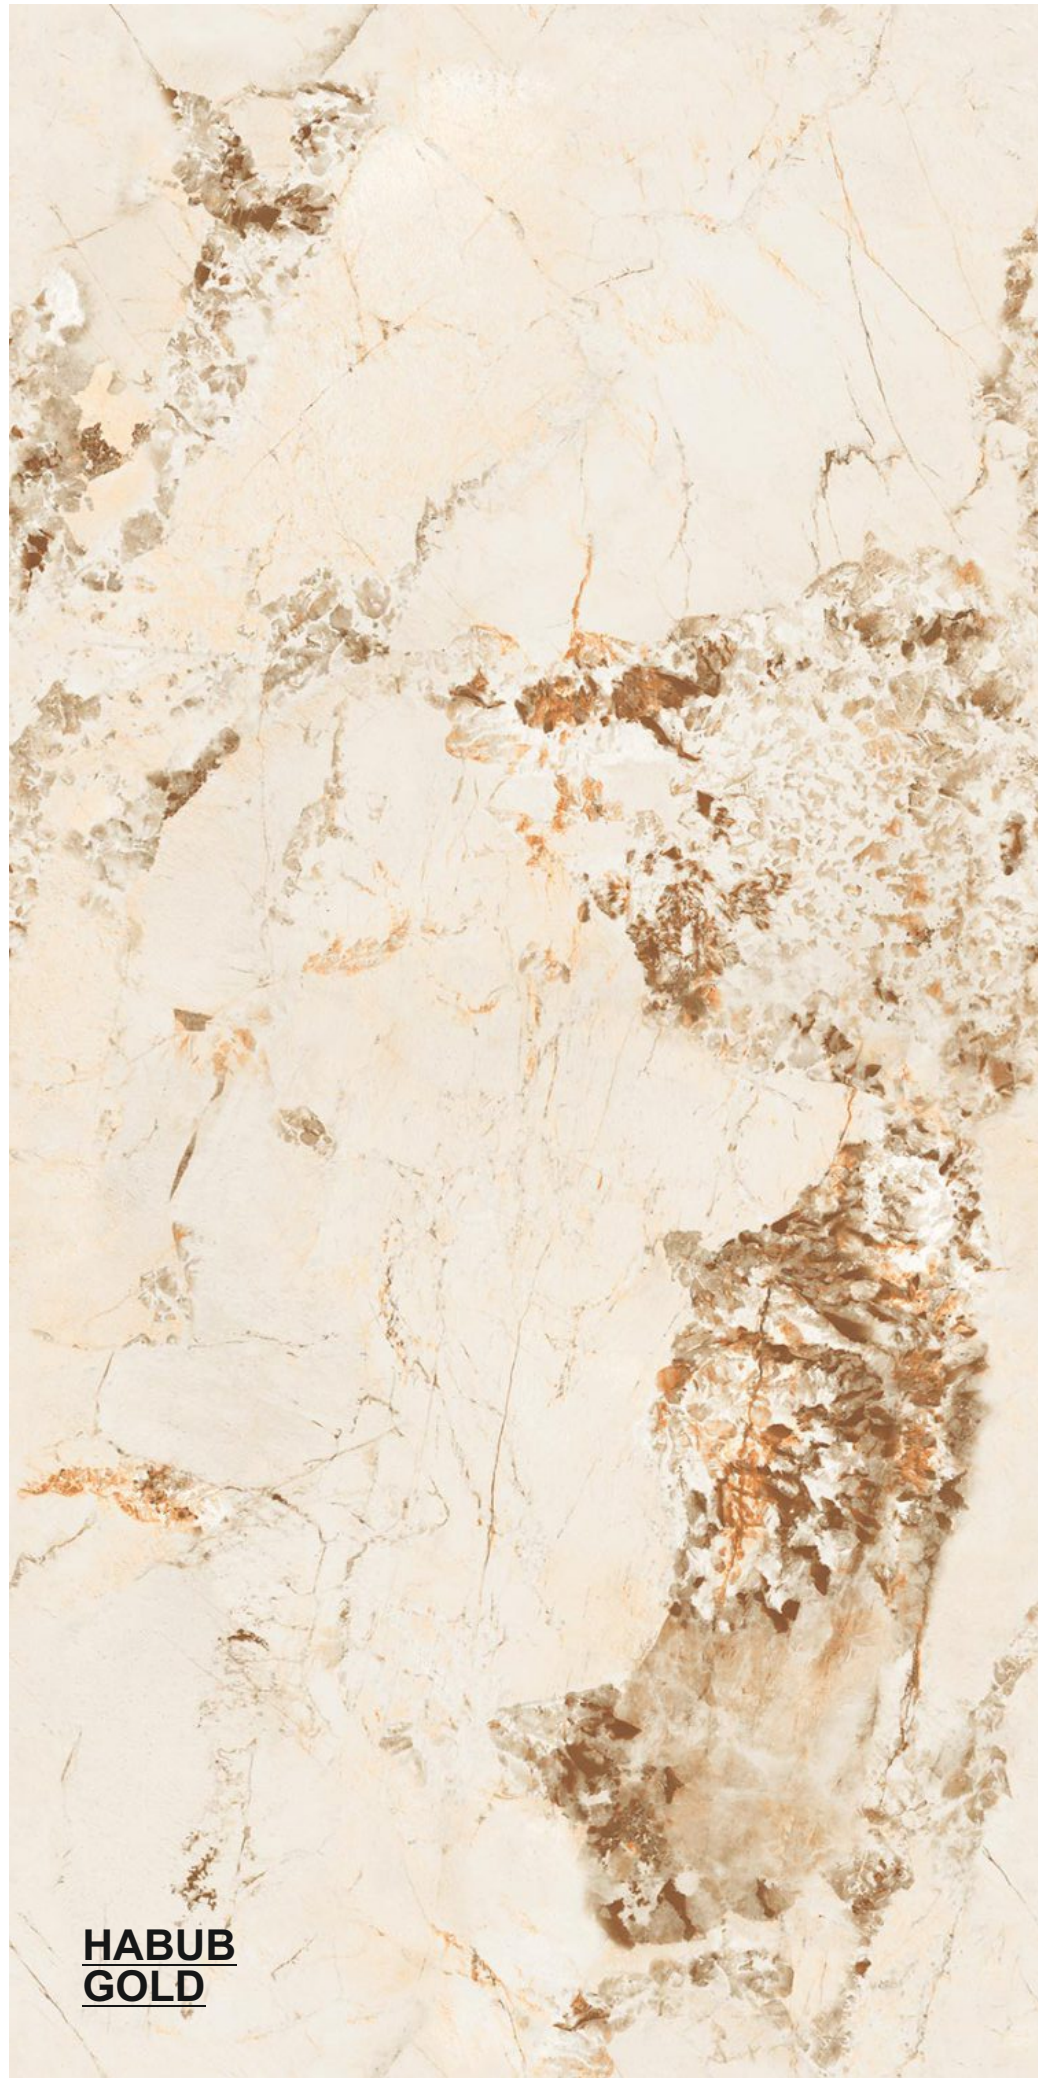

**HABUB
COLLECTION**

600x
1200mm
Glossy
Finish