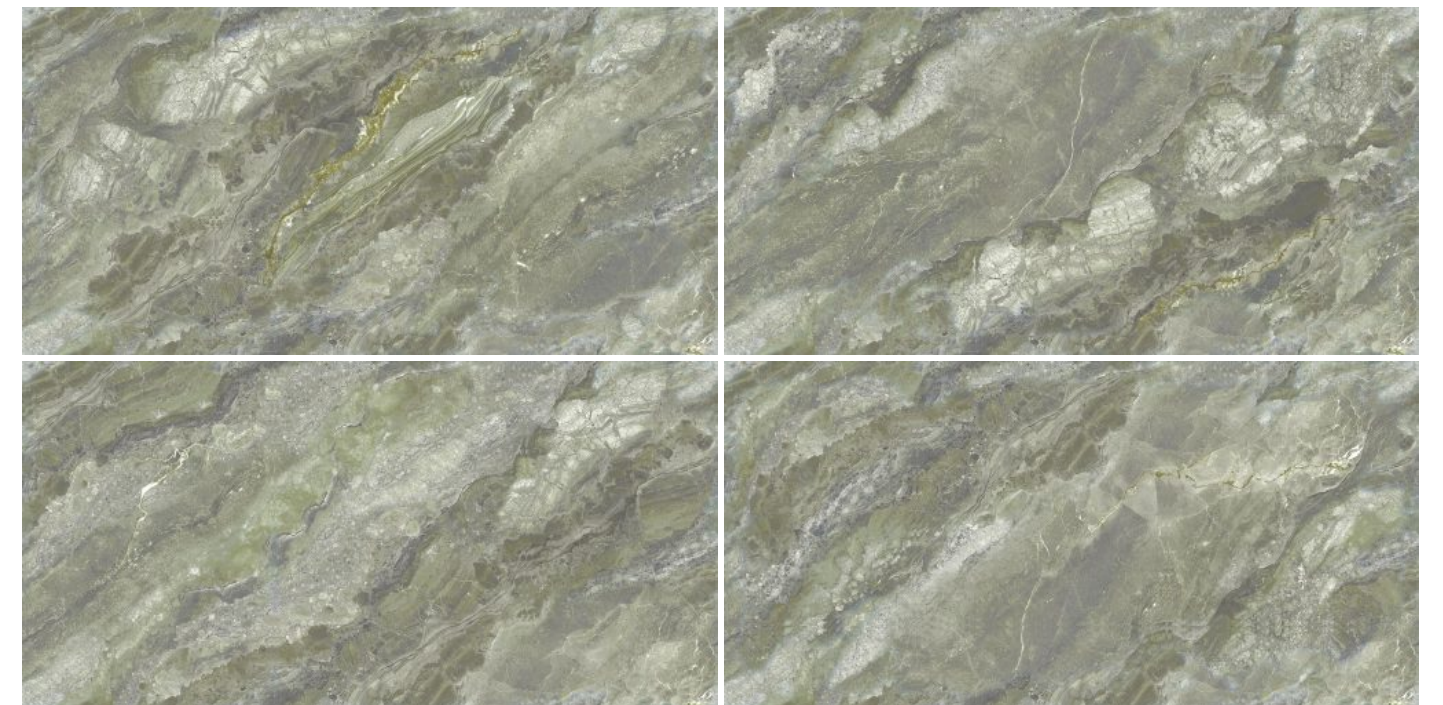

In every tile, a universe of color; in every color, a story waiting to unfold.

**MADRID
COLLECTION**

600x
1200mm
Glossy
Finish

Random - 4 Faces

Application Areas:-

MARTIN COLLECTION

The Panorama Series is more than just a feast for the eyes; it's a gateway to a world where the lines between reality and fantasy blur. With each step across the tessellated floor, visitors find their worries melting away, replaced by a sense of wonder and an unquenchable curiosity about the artisans who created this masterpiece. Who were they? What inspired their work? The answers lie hidden beneath the surface, waiting for the next curious soul brave enough to unlock the mysteries of the Colorful Tiles Series.