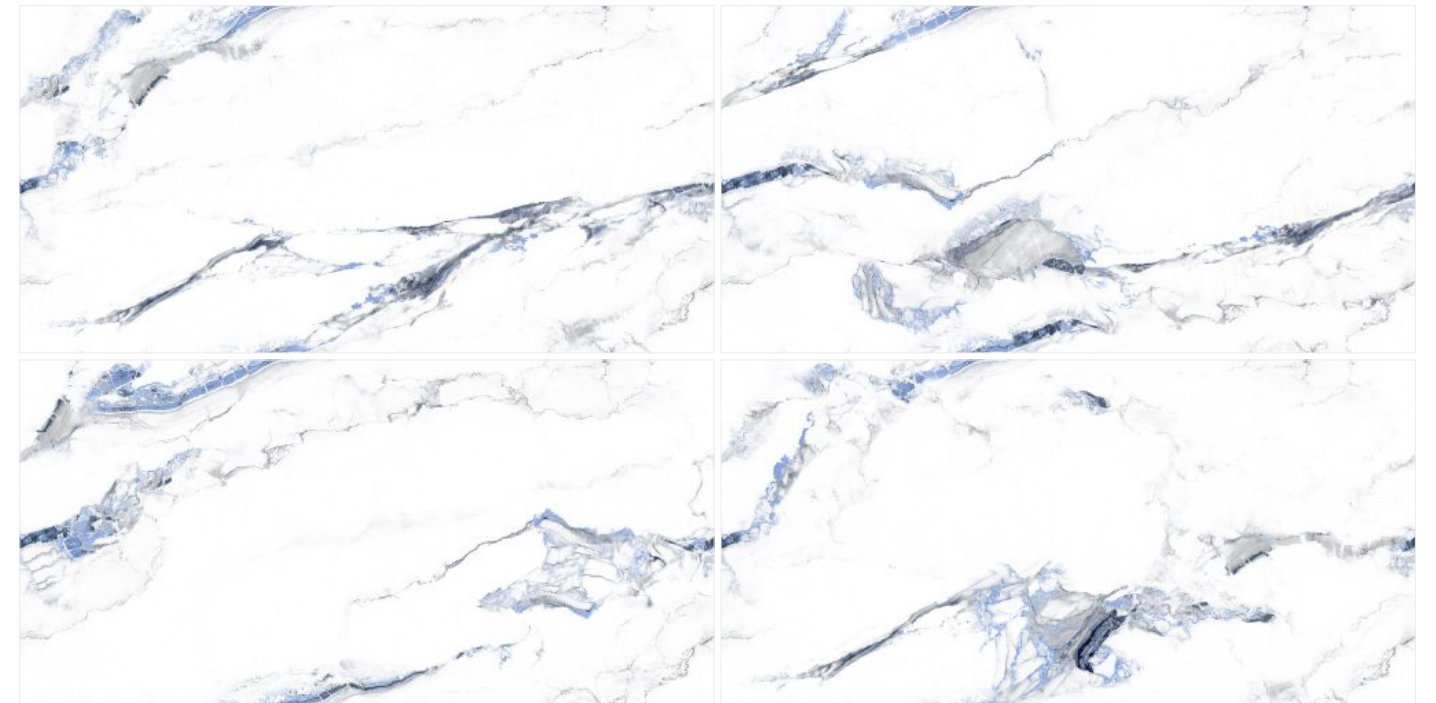

**MARTIN
COLLECTION**

600x
1200mm
Glossy
Finish

Random - 4 Faces

Application Areas:-

MORDI COLLECTION

The Panorama Series is more than just a feast for the eyes; it's a gateway to a world where the lines between reality and fantasy blur. With each step across the tessellated floor, visitors find their worries melting away, replaced by a sense of wonder and an unquenchable curiosity about the artisans who created this masterpiece. Who were they? What inspired their work? The answers lie hidden beneath the surface, waiting for the next curious soul brave enough to unlock the mysteries of the Colorful Tiles Series.