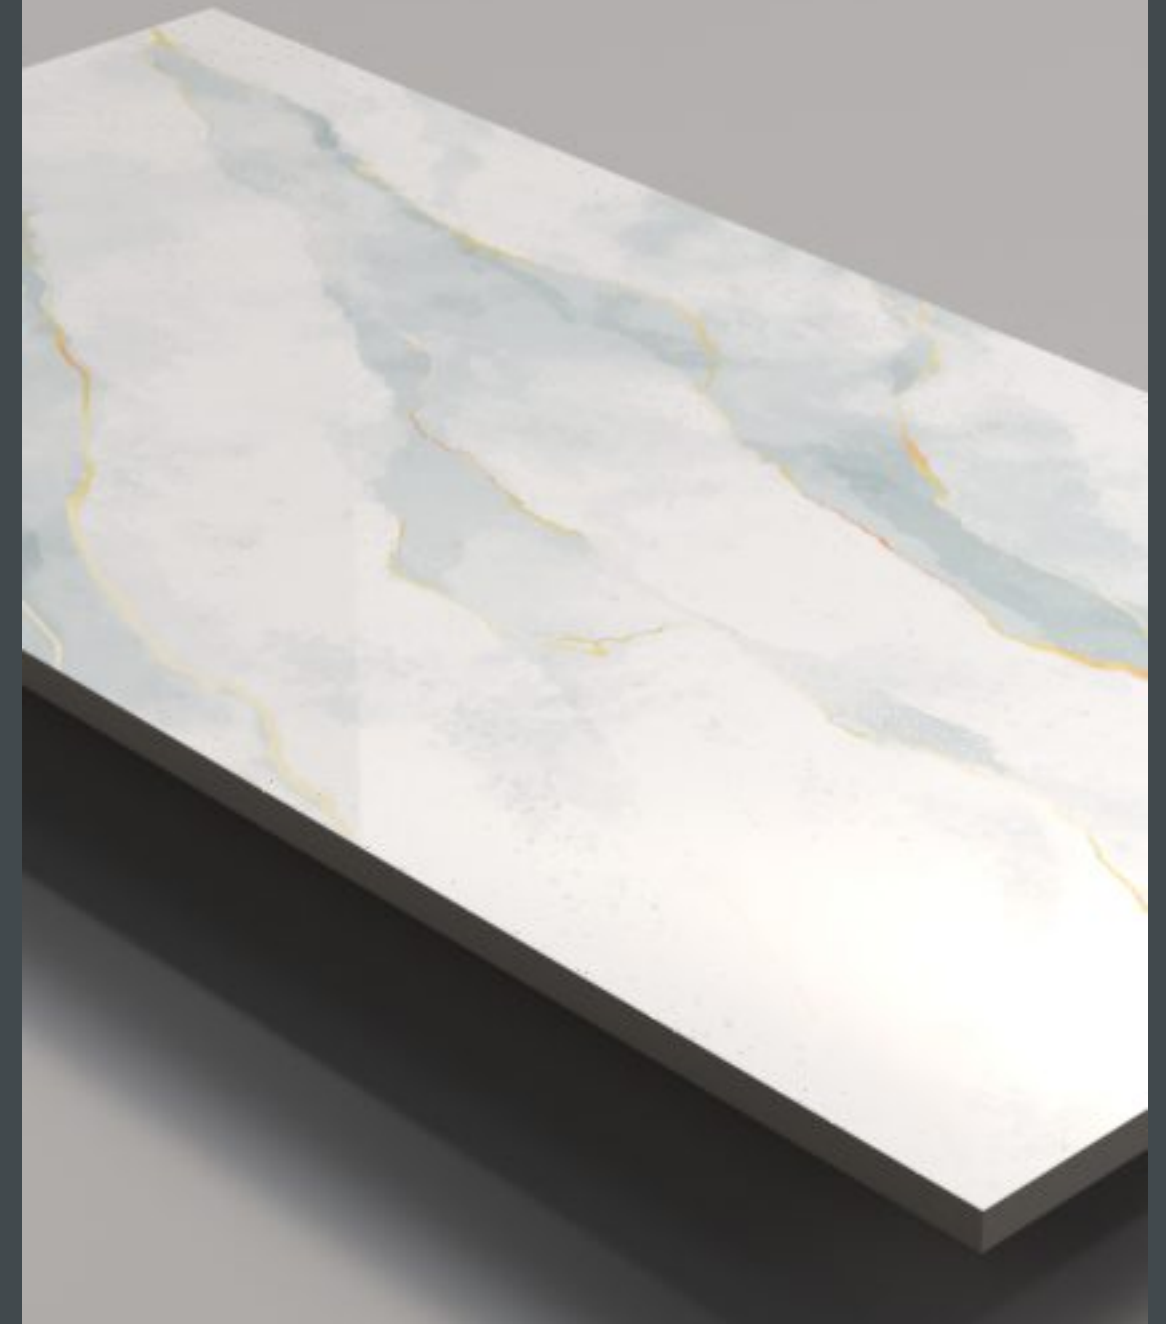

Application Areas:-

JERCY COLLECTION

The Panorama Series is more than just a feast for the eyes; it's a gateway to a world where the lines between reality and fantasy blur. With each step across the tessellated floor, visitors find their worries melting away, replaced by a sense of wonder and an unquenchable curiosity about the artisans who created this masterpiece. Who were they? What inspired their work? The answers lie hidden beneath the surface, waiting for the next curious soul brave enough to unlock the mysteries of the Colorful Tiles Series.

In every tile, a universe of color; in every color, a story waiting to unfold.