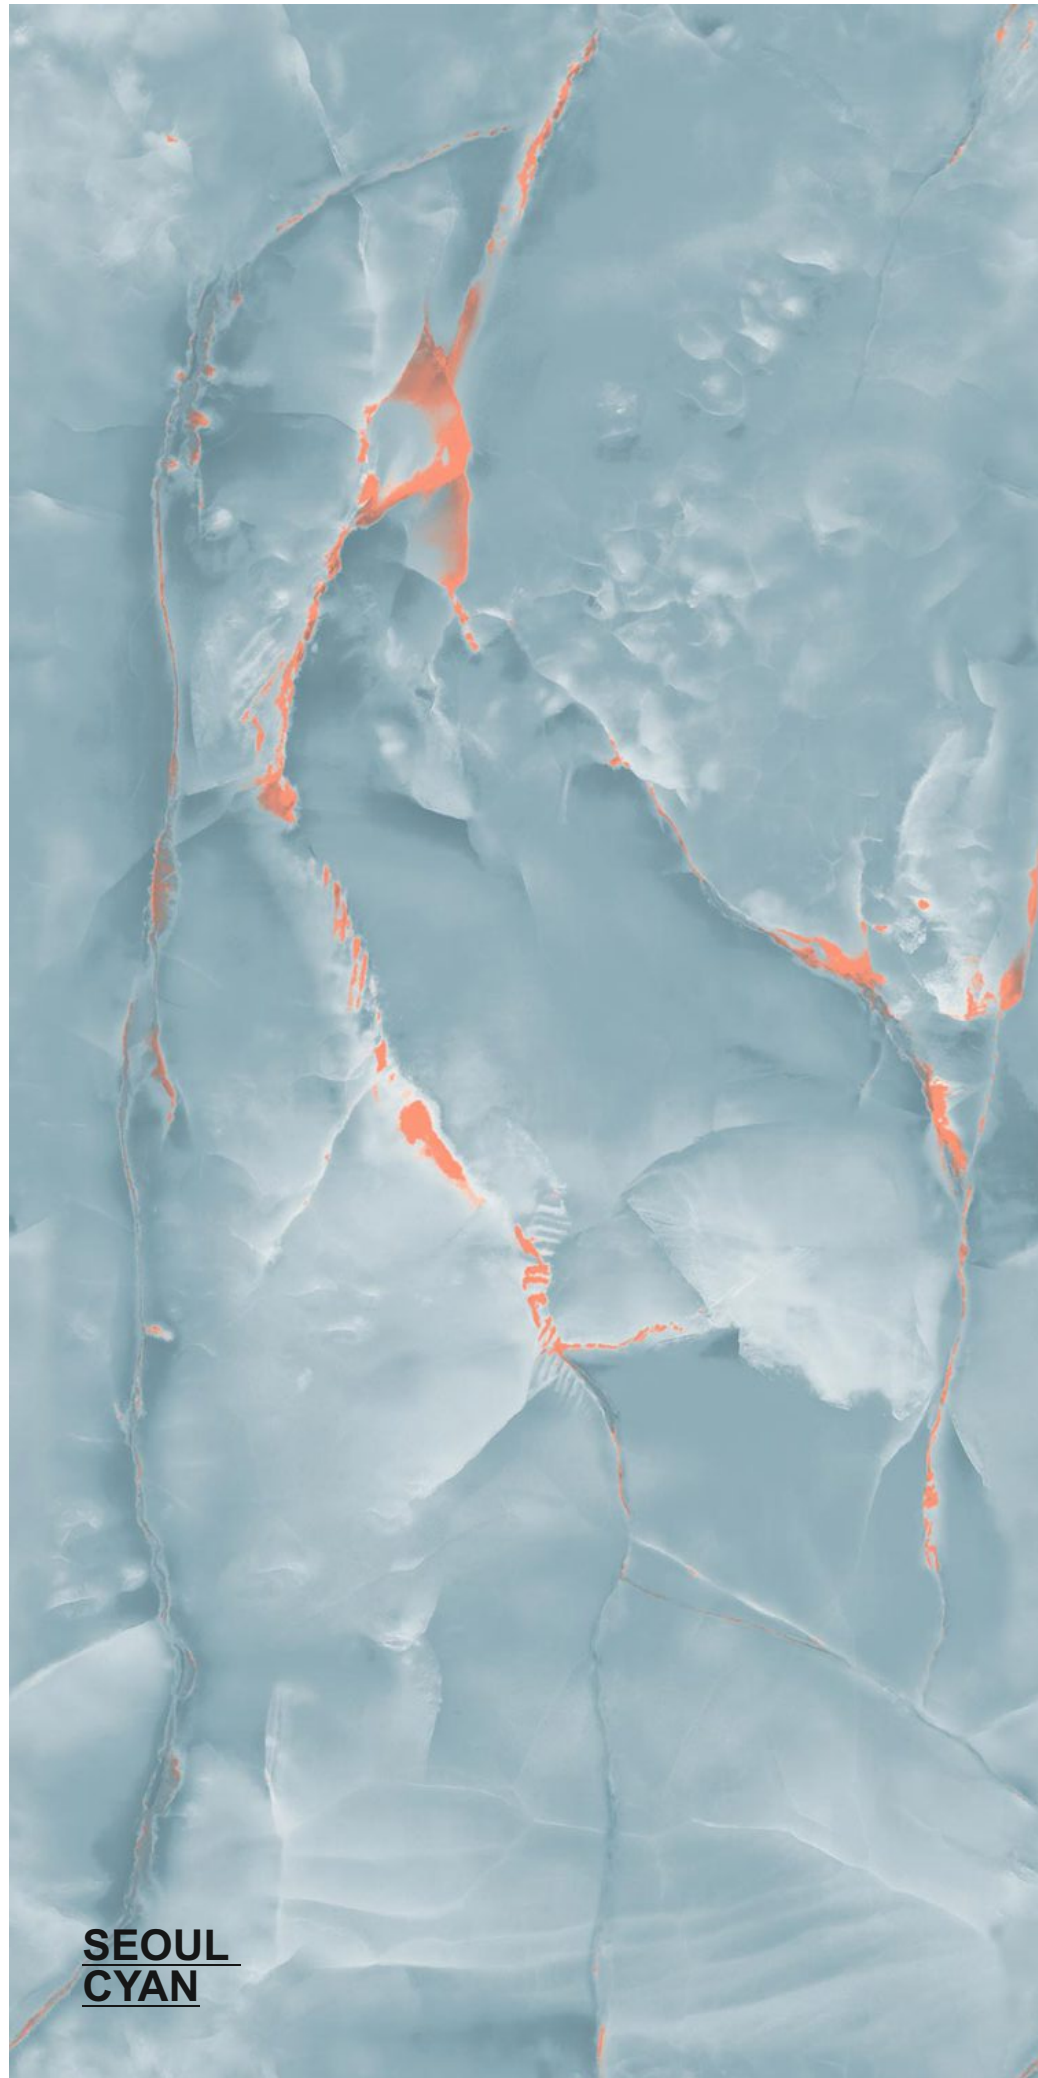

600x
1200mm
Glossy
Finish

Random - 4 Faces

Application Areas:-

SPARTA COLLECTION

The Panorama Series is more than just a feast for the eyes; it's a gateway to a world where the lines between reality and fantasy blur. With each step across the tessellated floor, visitors find their worries melting away, replaced by a sense of wonder and an unquenchable curiosity about the artisans who created this masterpiece. Who were they? What inspired their work? The answers lie hidden beneath the surface, waiting for the next curious soul brave enough to unlock the mysteries of the Colorful Tiles Series.