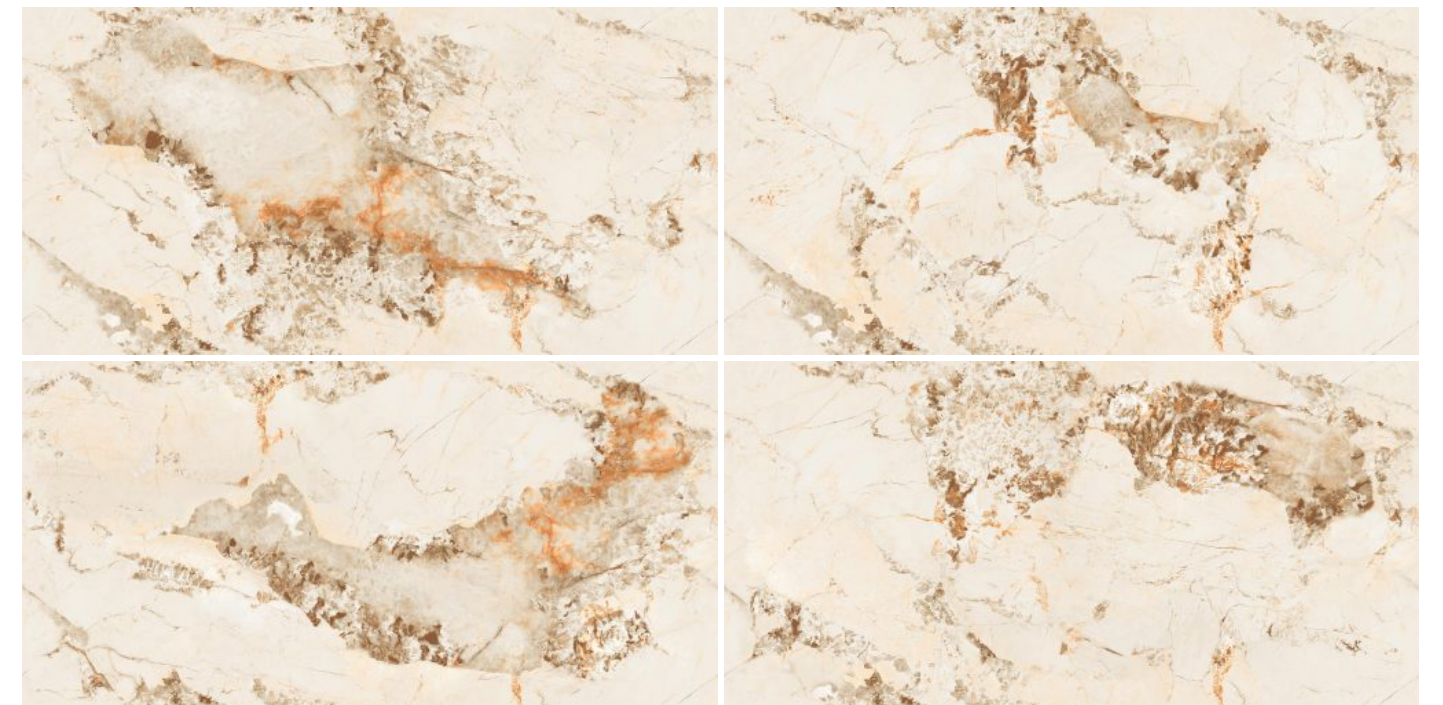

Random - 4 Faces