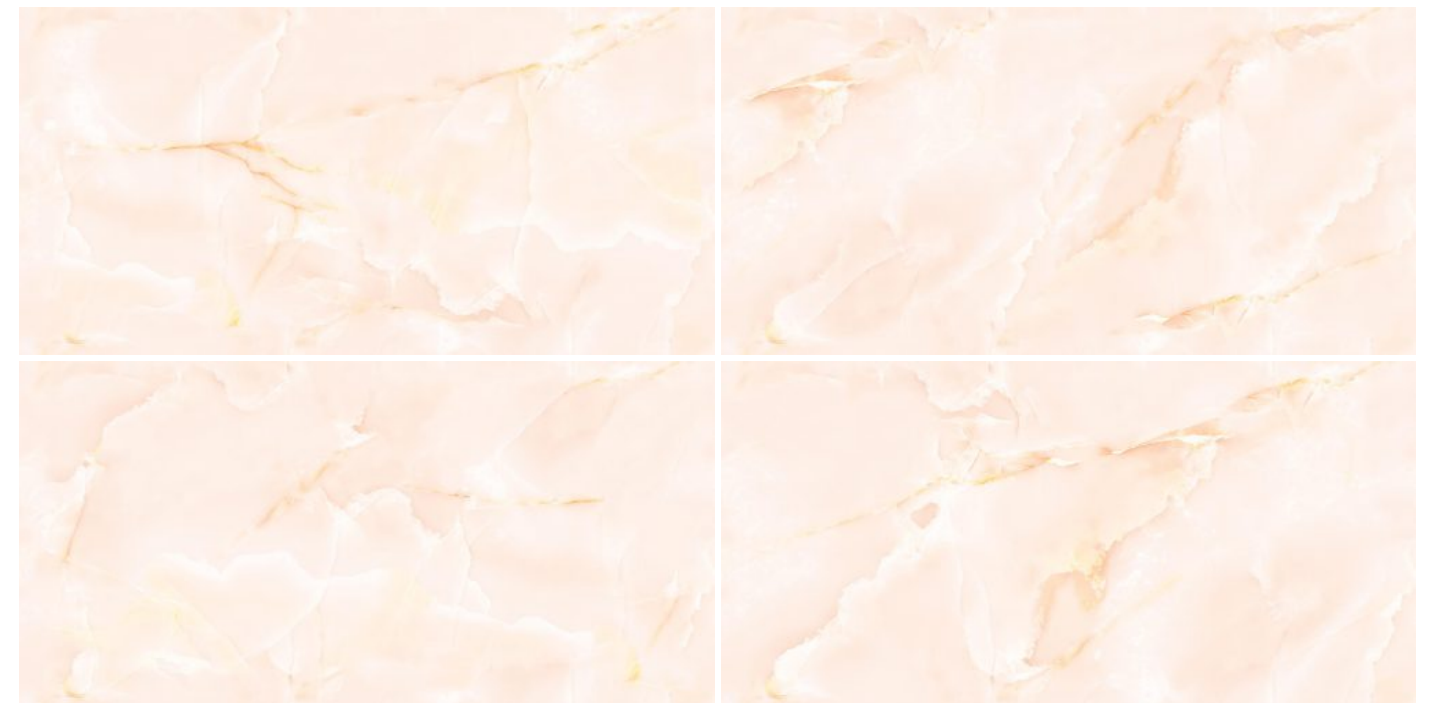

**LAGOON
COLLECTION**

600x
1200mm
Glossy
Finish

Random - 4 Faces

Application Areas:-

JERCY COLLECTION

The Panorama Series is more than just a feast for the eyes; it's a gateway to a world where the lines between reality and fantasy blur. With each step across the tessellated floor, visitors find their worries melting away, replaced by a sense of wonder and an unquenchable curiosity about the artisans who created this masterpiece. Who were they? What inspired their work? The answers lie hidden beneath the surface, waiting for the next curious soul brave enough to unlock the mysteries of the Colorful Tiles Series.