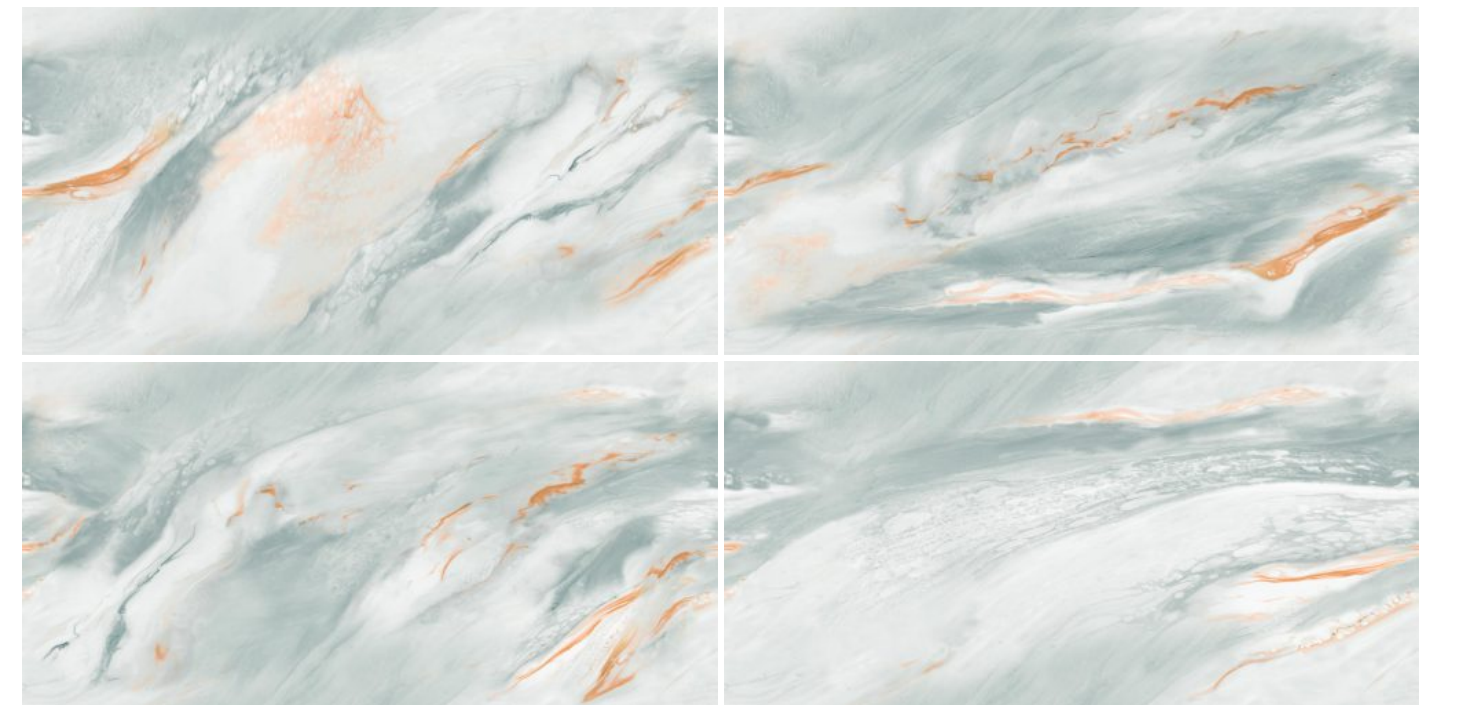

Random - 4 Faces