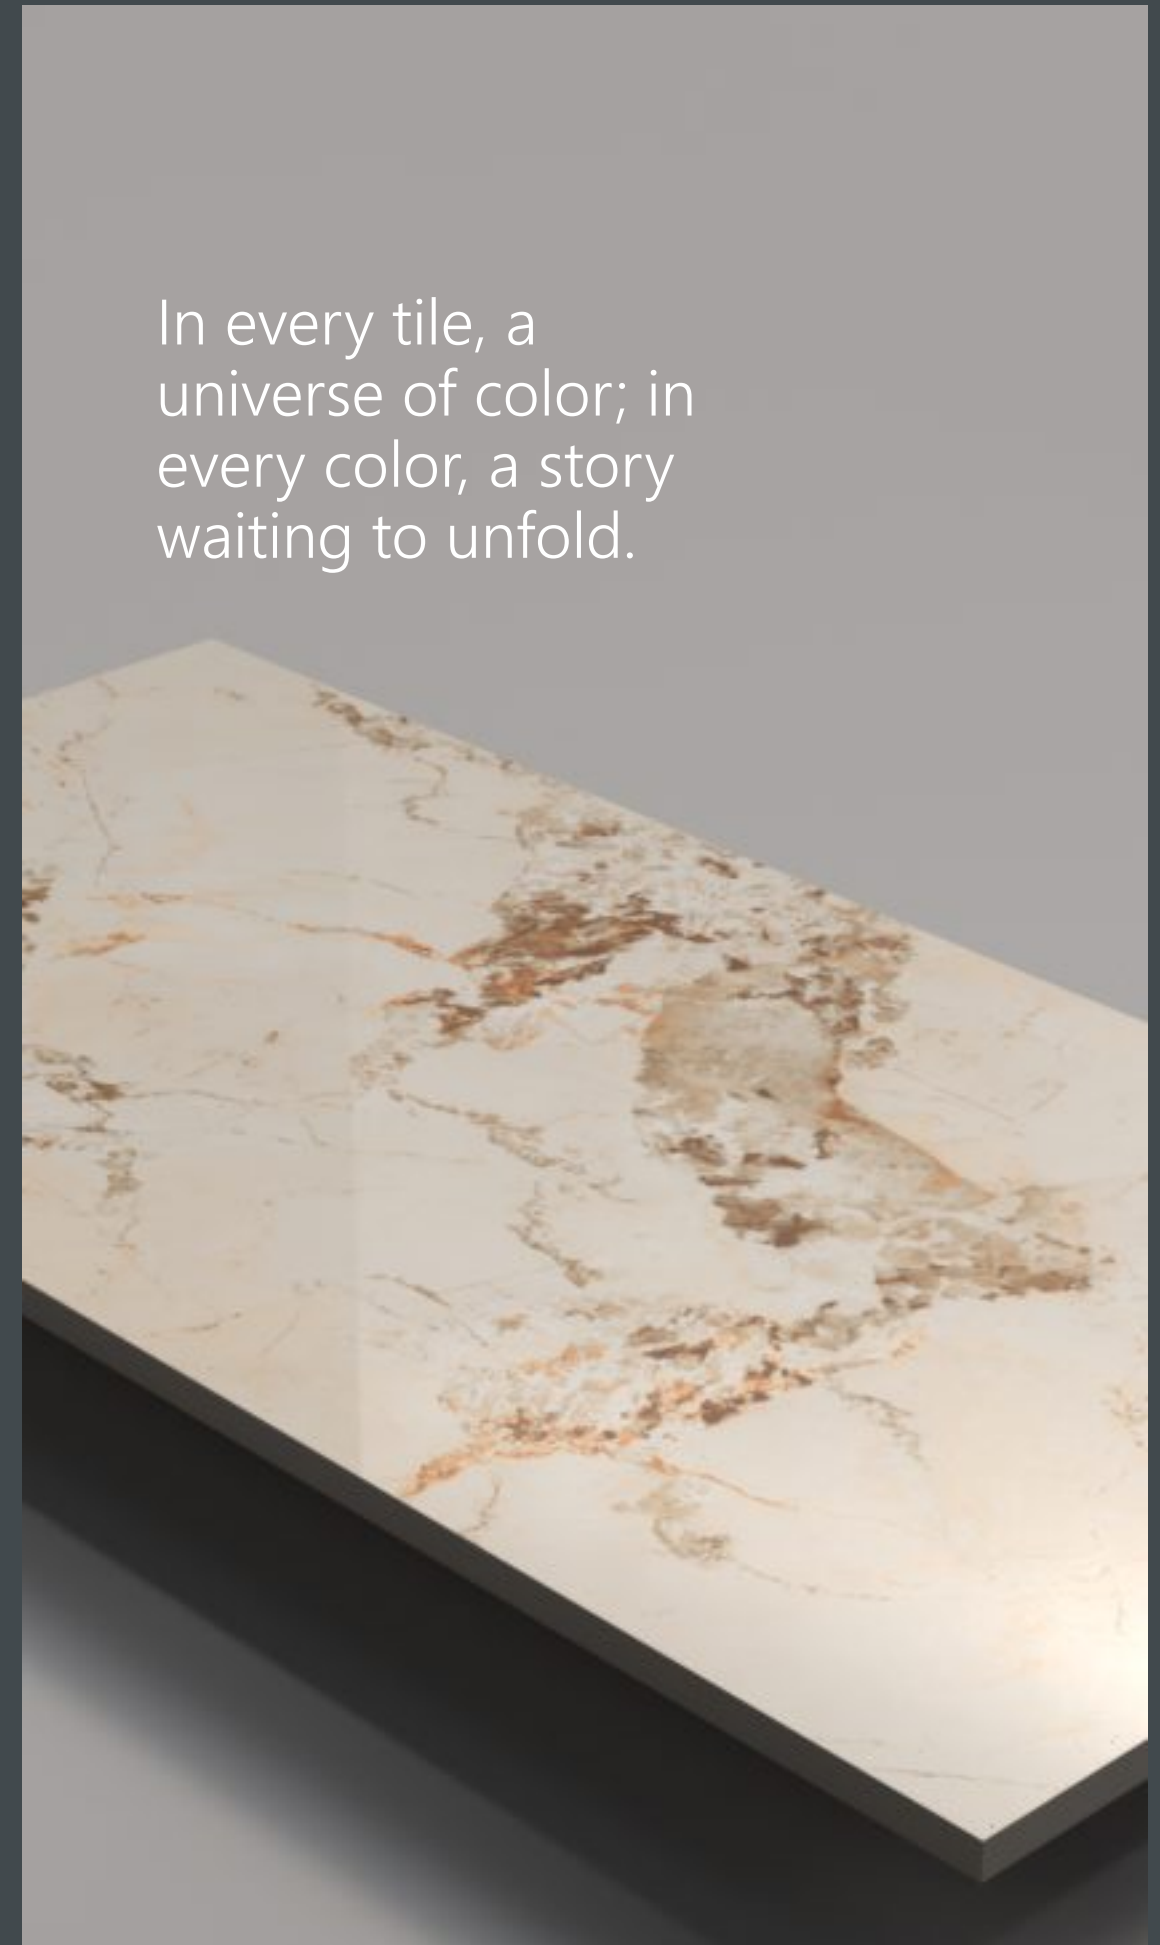

Application Areas:-

HABUB COLLECTION

The Panorama Series is more than just a feast for the eyes; it's a gateway to a world where the lines between reality and fantasy blur. With each step across the tessellated floor, visitors find their worries melting away, replaced by a sense of wonder and an unquenchable curiosity about the artisans who created this masterpiece. Who were they? What inspired their work? The answers lie hidden beneath the surface, waiting for the next curious soul brave enough to unlock the mysteries of the Colorful Tiles Series.

In every tile, a universe of color; in every color, a story waiting to unfold.