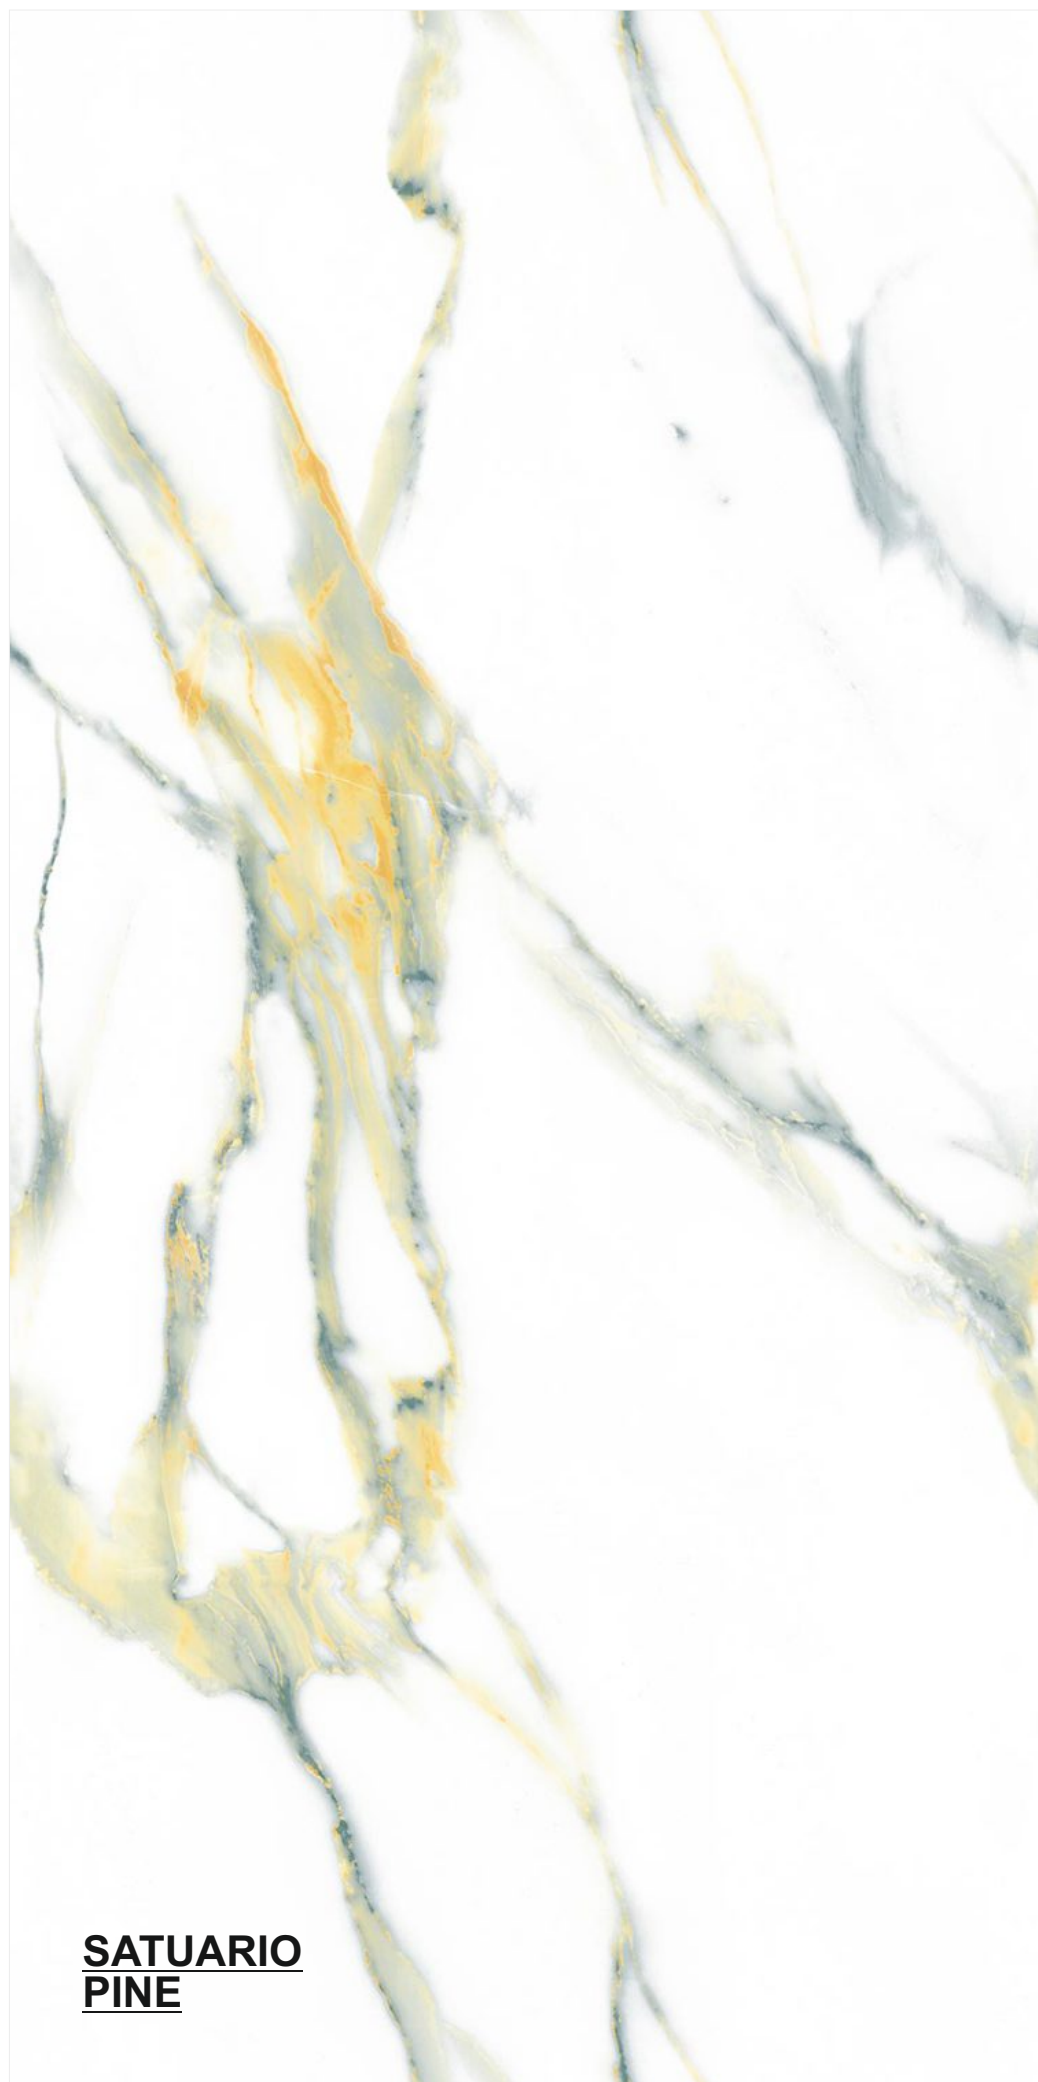

**SATUARIO
COLLECTION**

600x
1200mm
Glossy
Finish