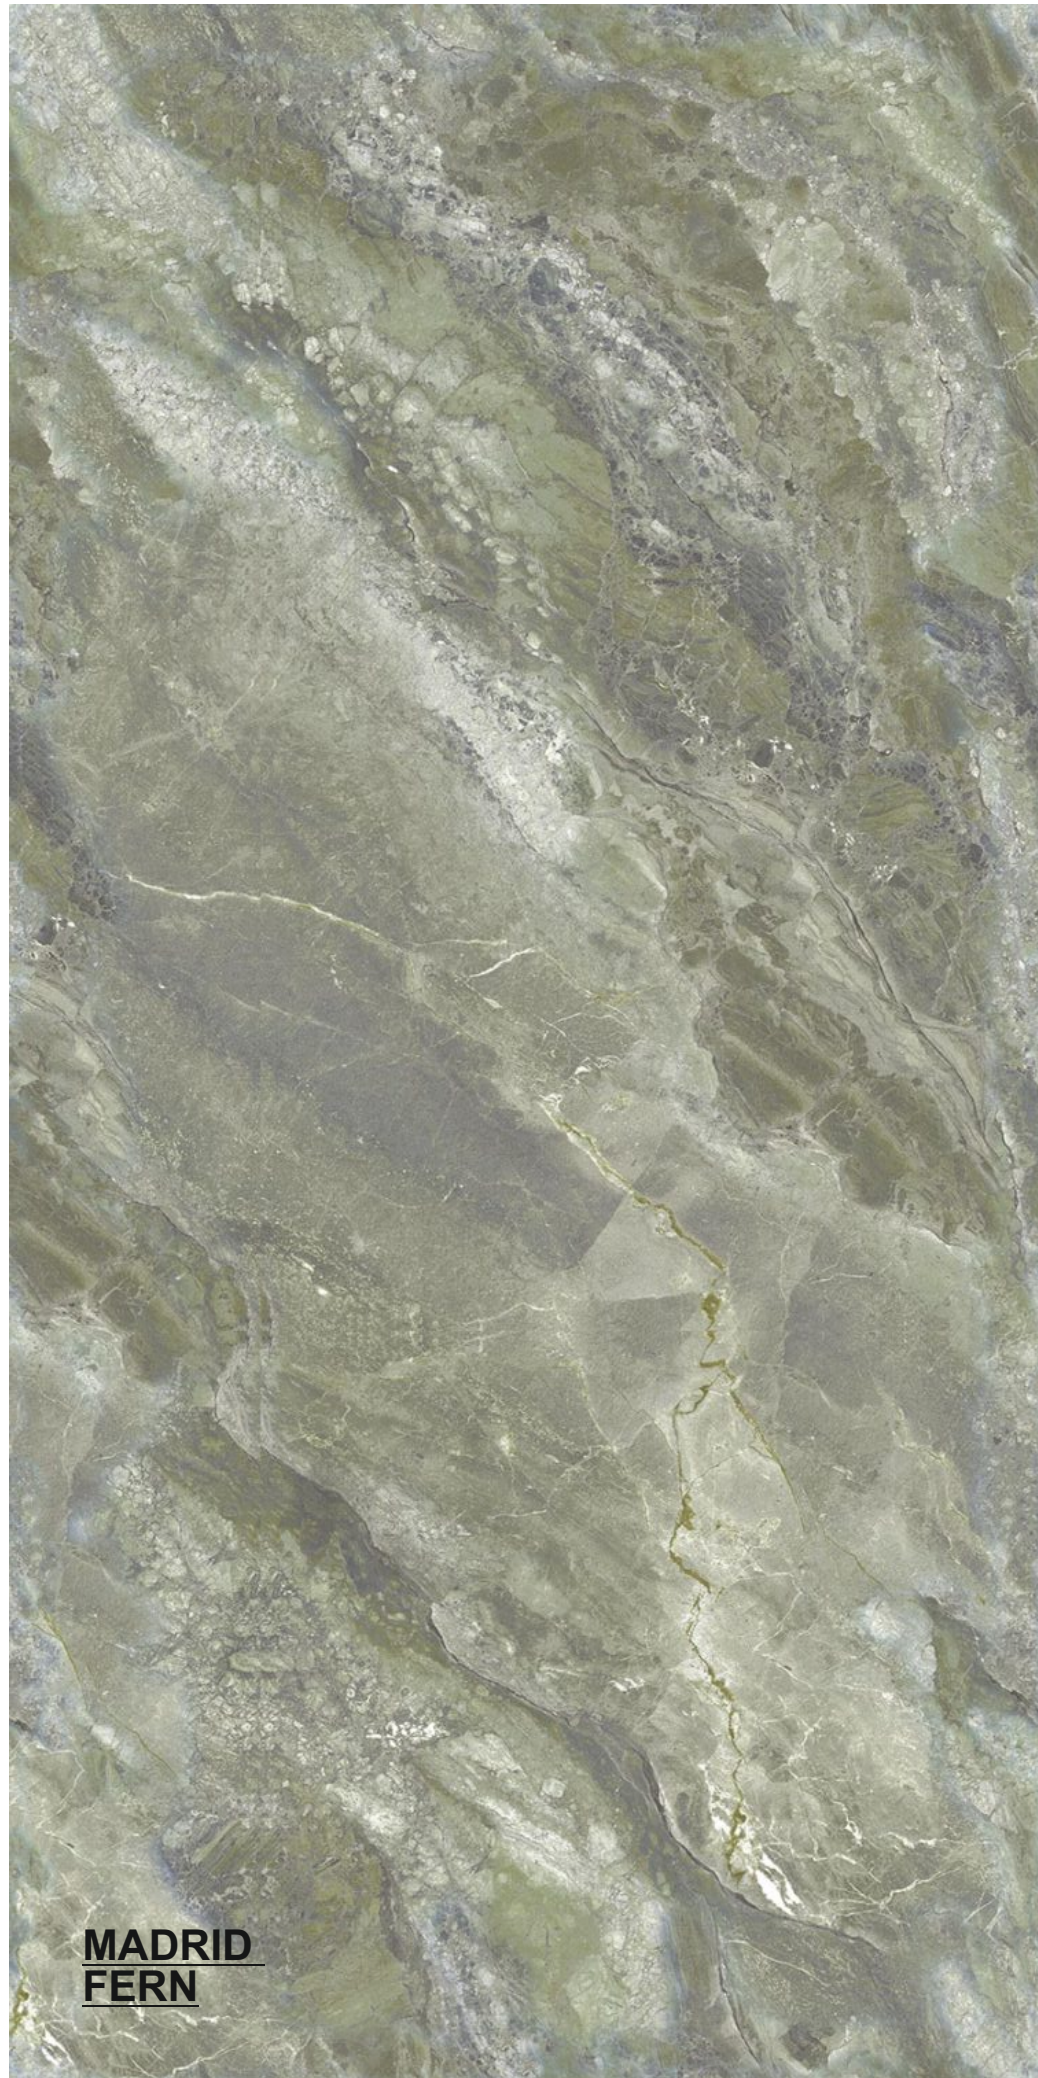

**MADRID
COLLECTION**

600x
1200mm
Glossy
Finish