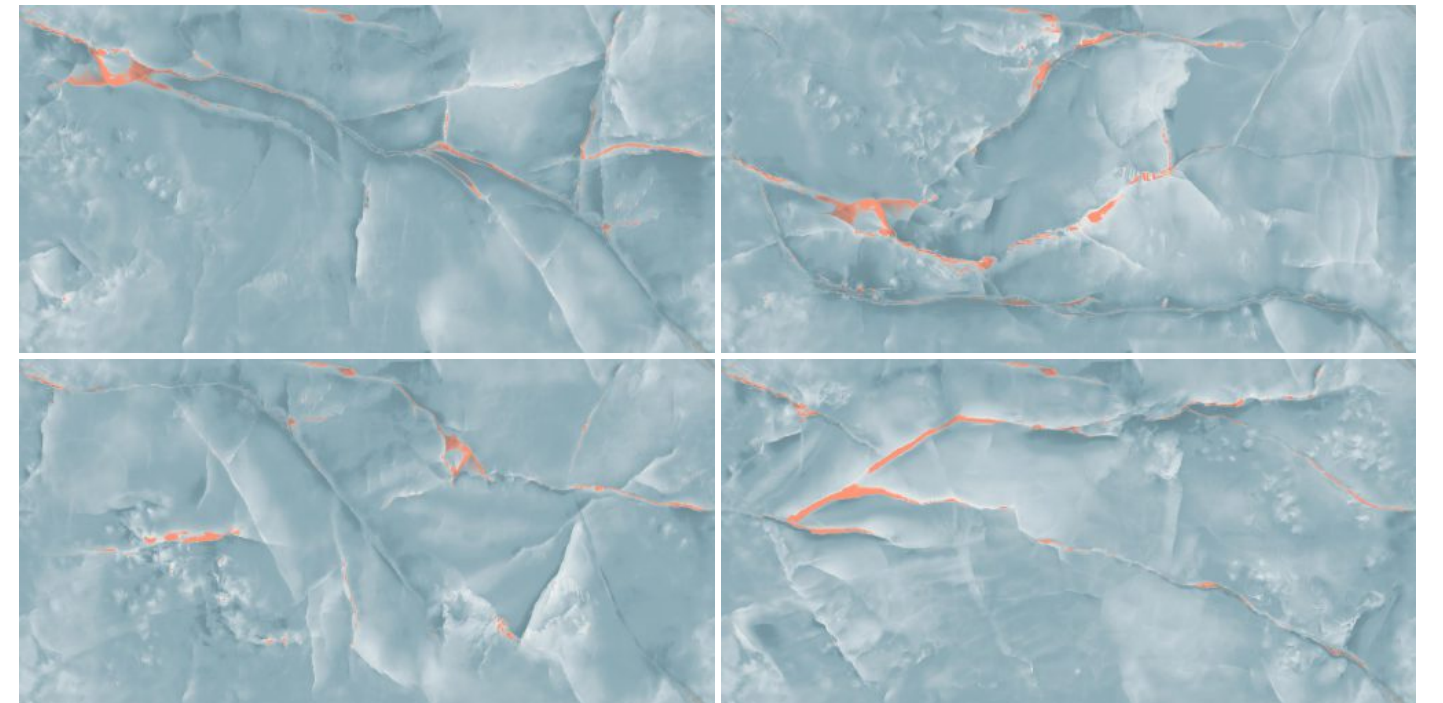

600x
1200mm
Glossy
Finish

Random - 4 Faces

Application Areas:-

SPARTA COLLECTION

The Panorama Series is more than just a feast for the eyes; it's a gateway to a world where the lines between reality and fantasy blur. With each step across the tessellated floor, visitors find their worries melting away, replaced by a sense of wonder and an unquenchable curiosity about the artisans who created this masterpiece. Who were they? What inspired their work? The answers lie hidden beneath the surface, waiting for the next curious soul brave enough to unlock the mysteries of the Colorful Tiles Series.