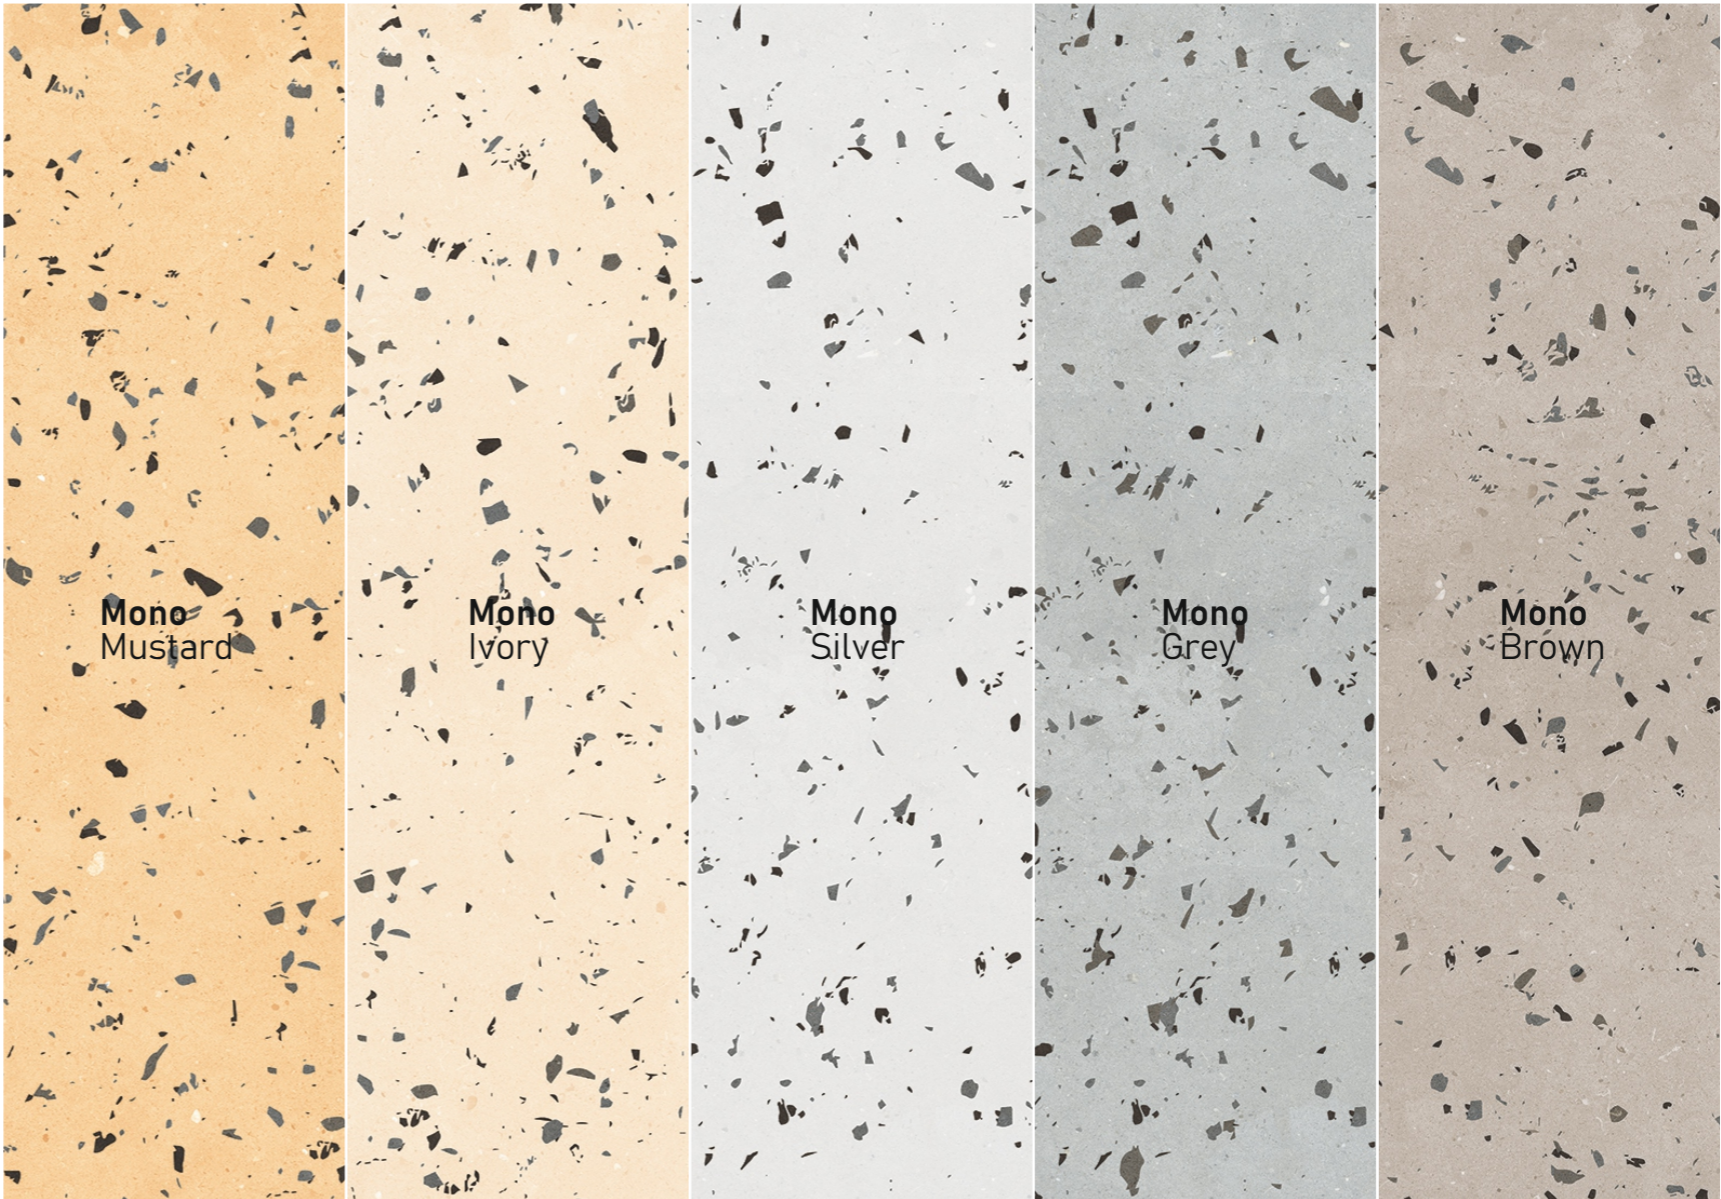

TERRAZZO
feels like it has come alive.

Marmoreal White

size
600x1200mm
finish
Carving

inspired
from italy

IRONSTONE
CERAMICS

CARVING FINISH

TERRAZZO
feels like it has come alive

Mono Mustard