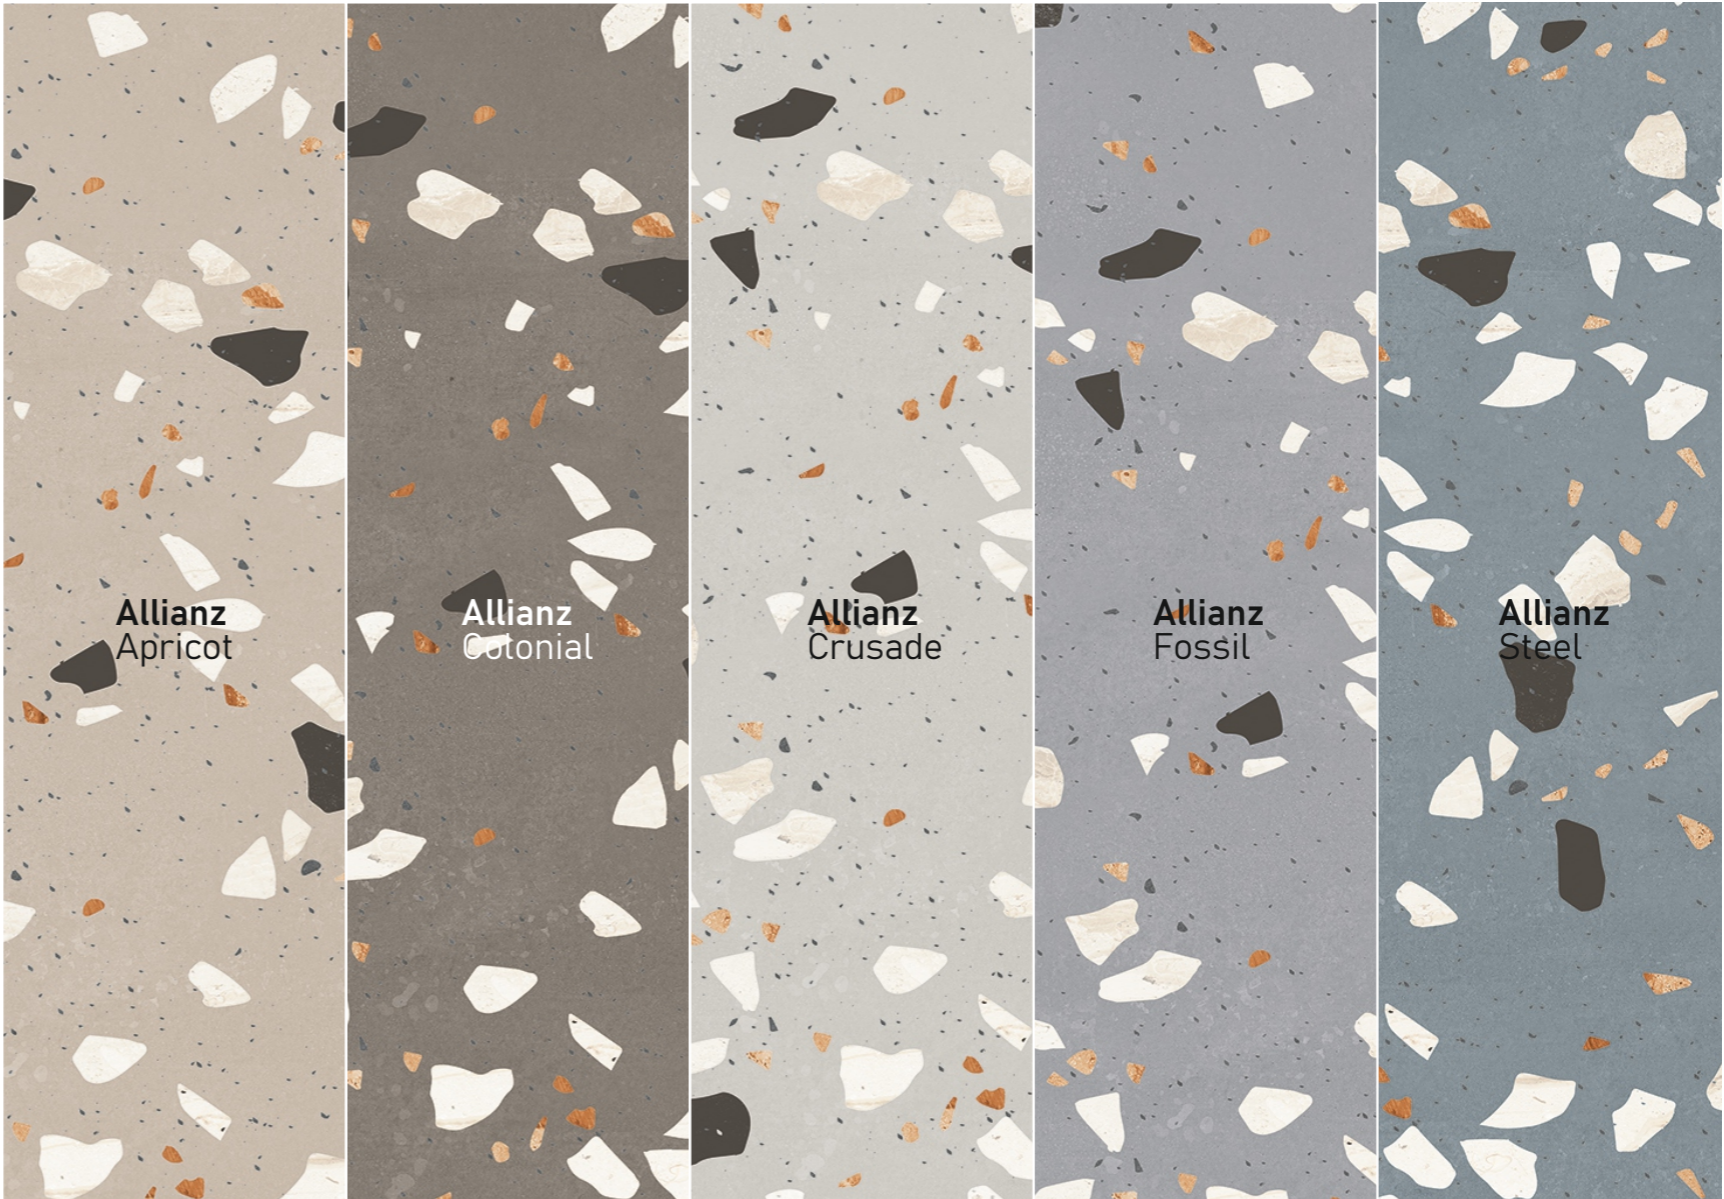

TERRAZZO
feels like it has come alive.

Allianz
COLOR

TERRAZZO
feels like it has come alive.

Allianz Apricot

size
600x1200mm
finish
Carving

inspired
from italy

PROFESSIONAL
Colour Tones

PROFESSIONAL
Colour Tones