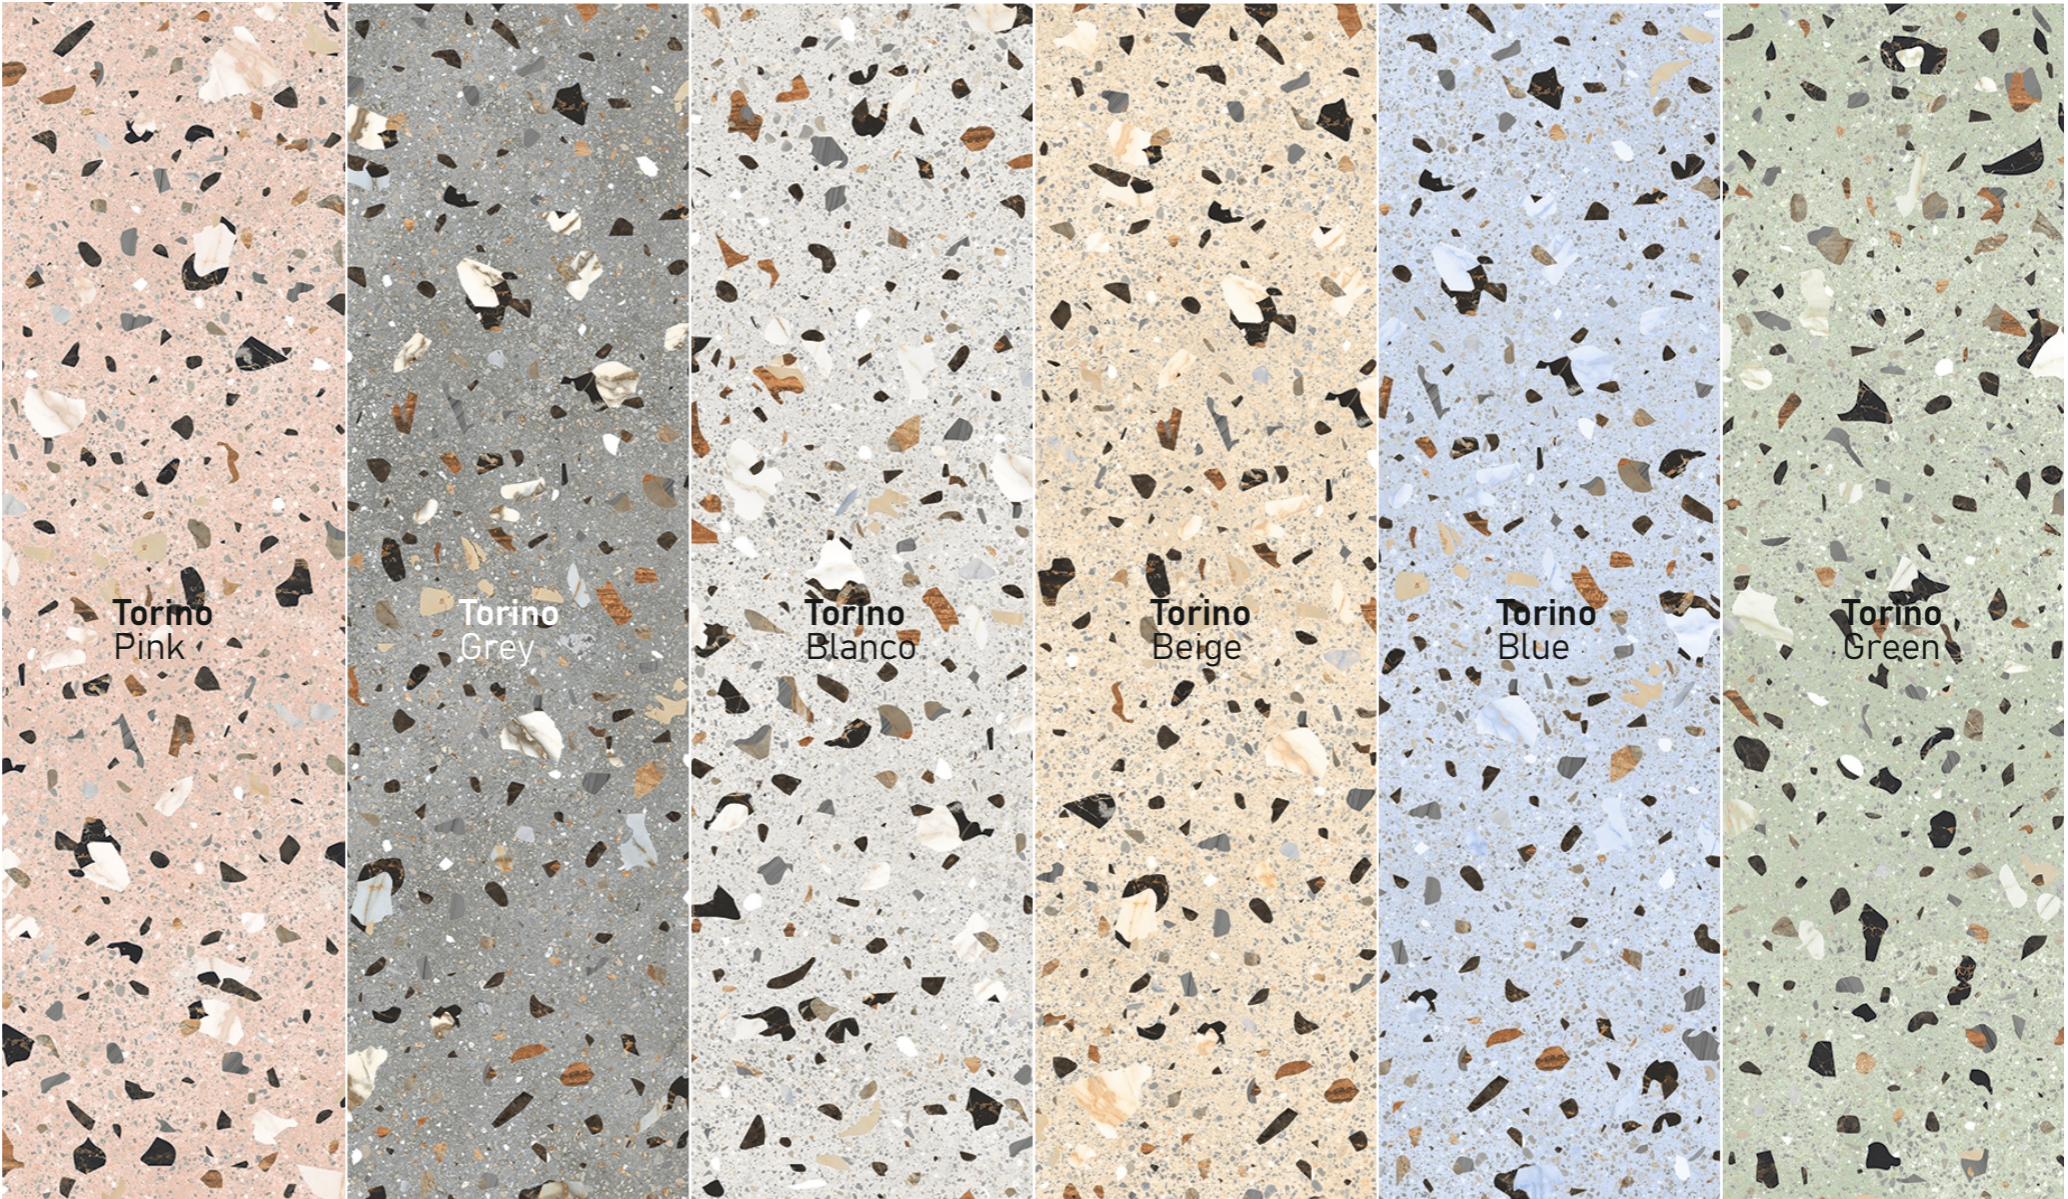

PROFESSIONAL
Colour Tones

Ranier Rose

size
600x1200mm
finish
Carving

inspired
from italy

CARVING FINISH

TERRAZZO
feels like it has come alive

Torino

COLOR