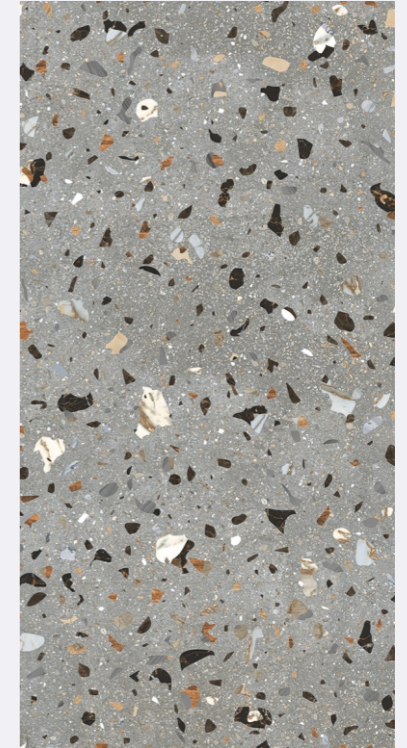

inspired
from italy