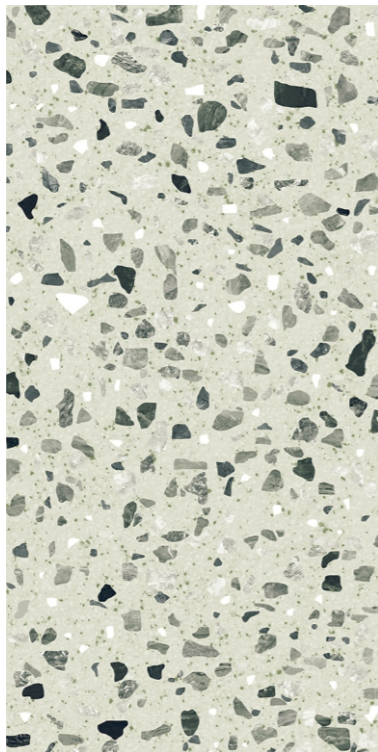

TERRAZZO
feels like it has come alive.

Flakes Grey

size
600x1200mm
finish
Carving

inspired
from italy

TERRAZZO
feels like it has come alive.

Flakes Pista

size
600x1200mm
finish
Carving

EXTRA
colors