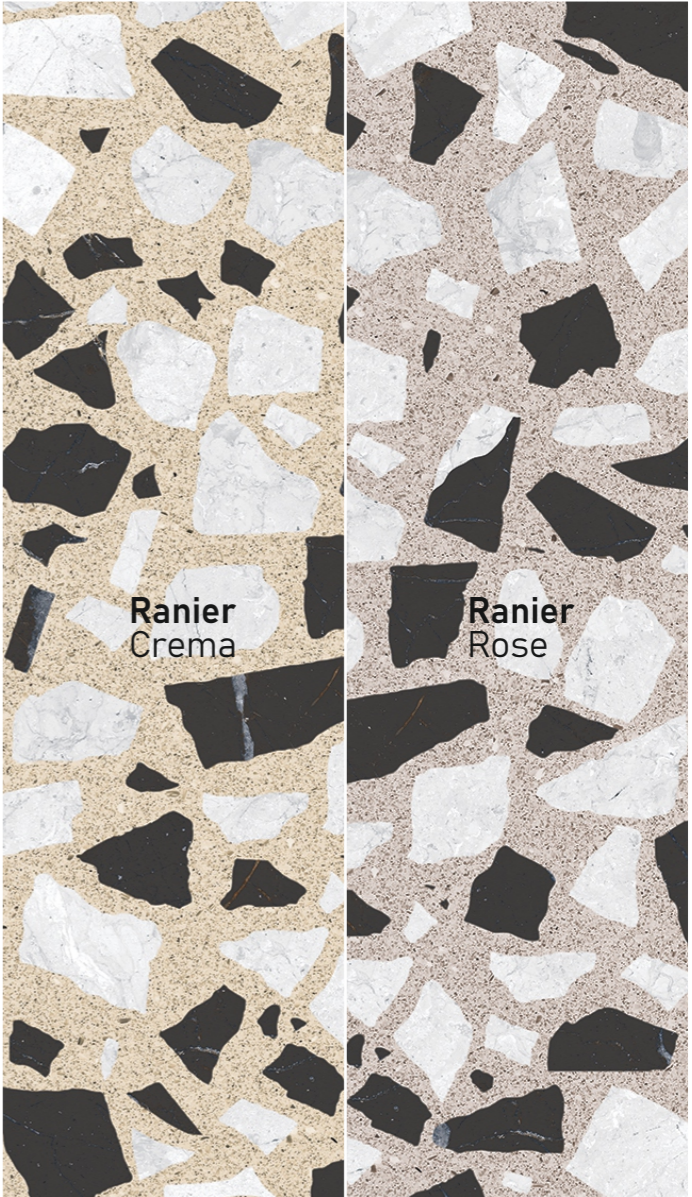

CARVING FINISH

TERRAZZO
feels like it has come alive.

Ranier
COLOR