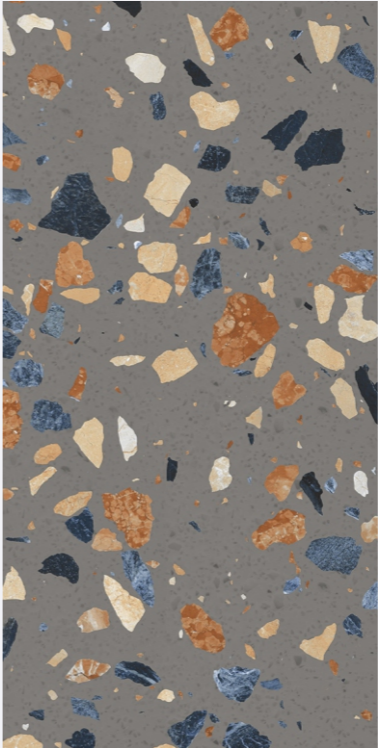

Beton Grey

Beton Bianco

Beton Peach

TERRAZZO
feels like it has come alive.

PROFESSIONAL
Colour Tones

Beton Grey

size
600x1200mm
finish
Carving

inspired
from italy