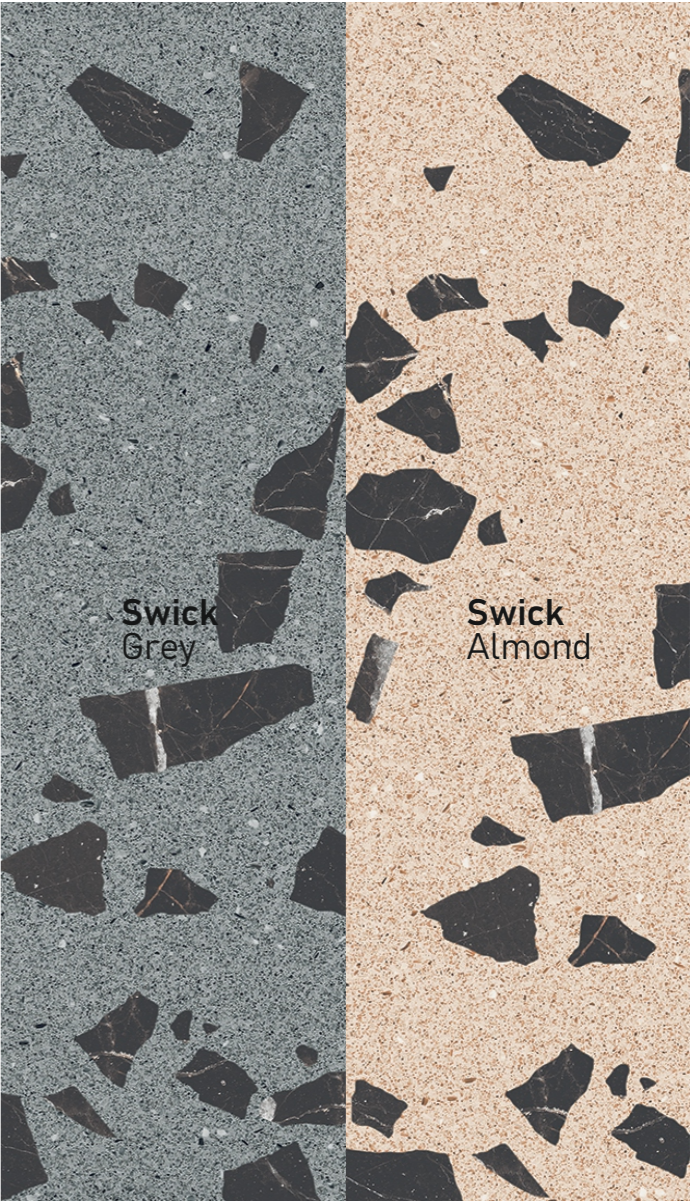

CARVING FINISH

TERRAZZO
feels like it has come alive.

Swick
COLOR

TERRAZZO
feels like it has come alive.

Swick Grey

size
600x1200mm
finish
Carving

inspired
from italy

PROFESSIONAL
ColourTones