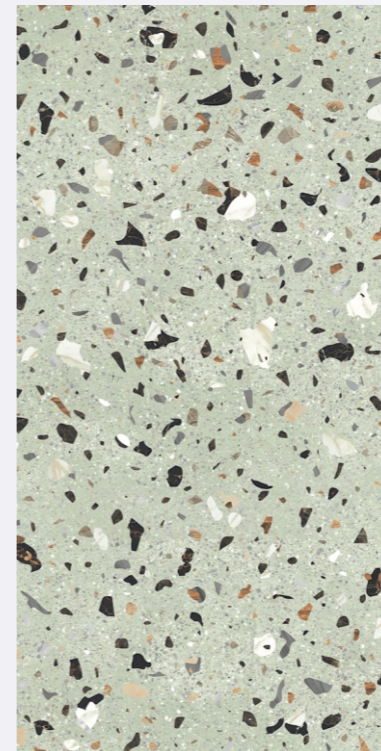

inspired
from italy

PROFESSIONAL
Colour tones

PROFESSIONAL
Colour Tones

TERRAZZO
feels like it has come alive.

Torino Green

size
600x1200mm
finish
Carving

EXTRA
colors

inspired
from italy