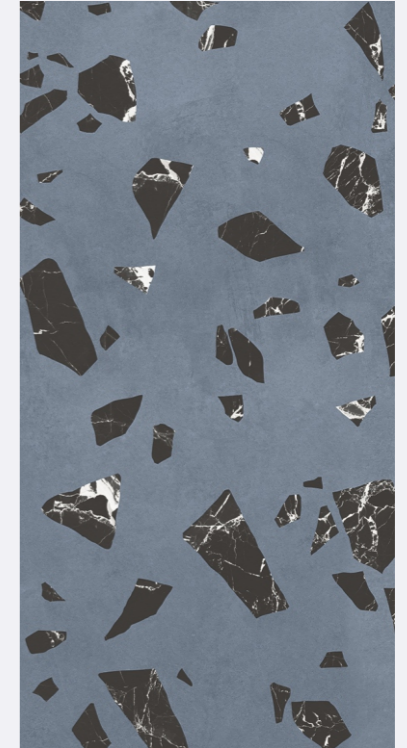

size
600x1200mm
finish
Carving

inspired
from italy

PROFESSIONAL
Colour Tones

PROFESSIONAL
Colour Tones

TERRAZZO
feels like it has come alive.

Flori Shuttle

size
600x1200mm
finish
Carving

inspired
from italy