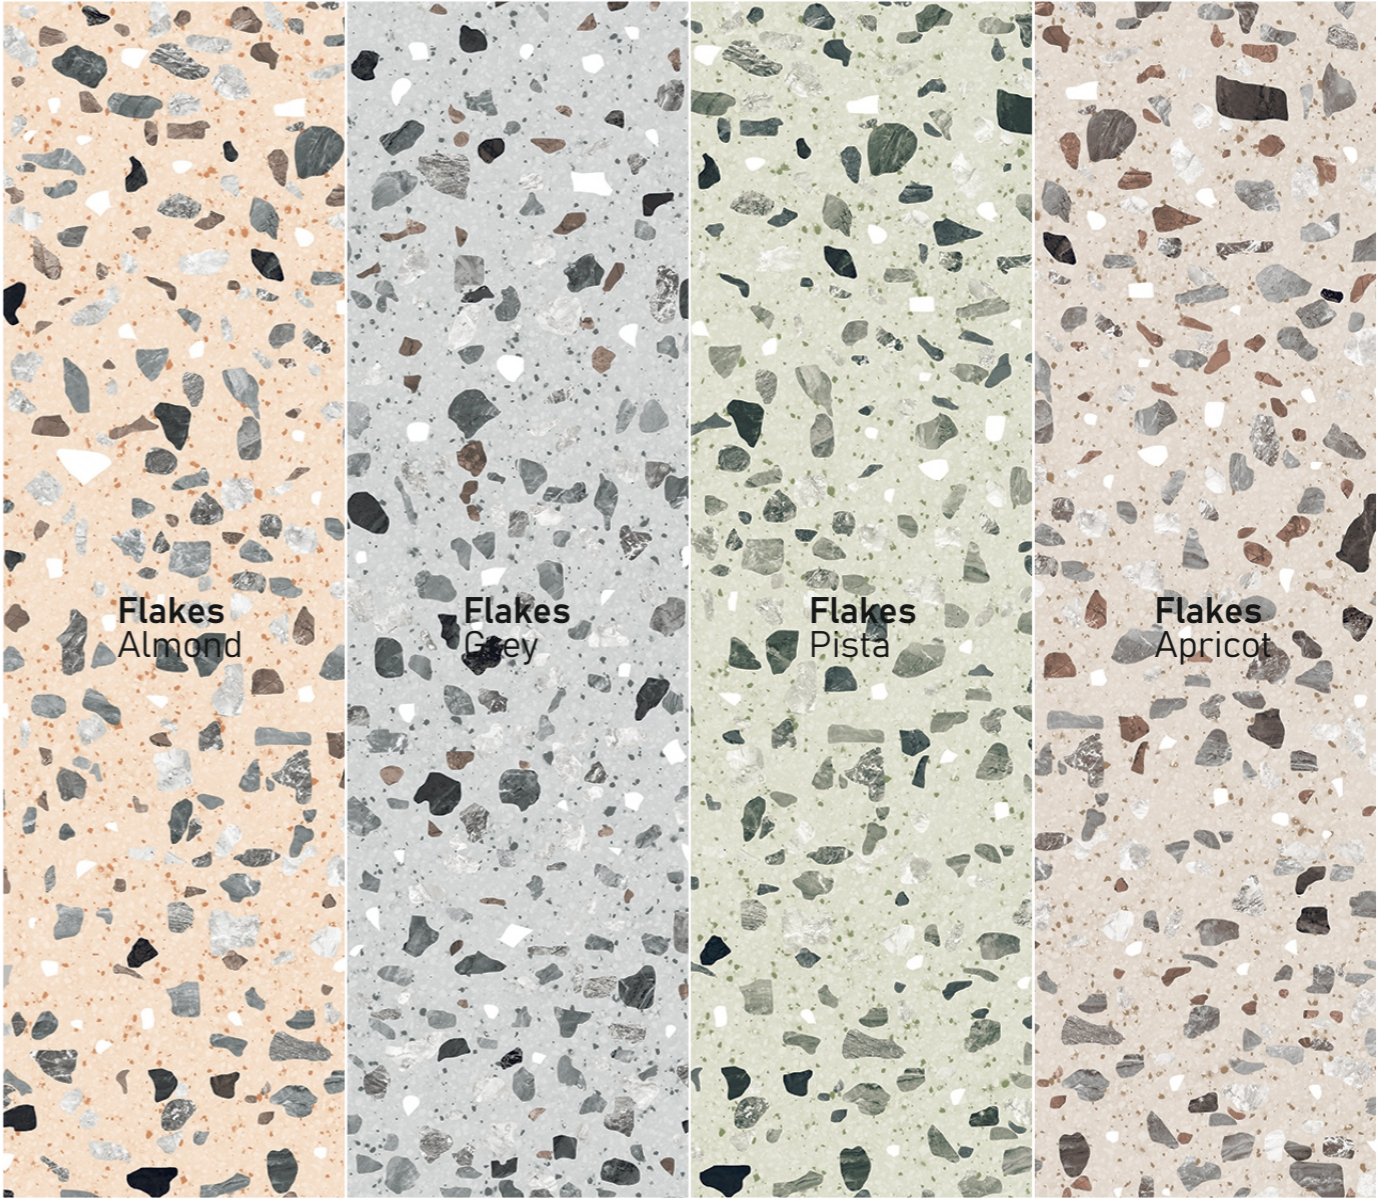

CARVING FINISH

TERRAZZO
feels like it has come alive

Flakes

COLOR