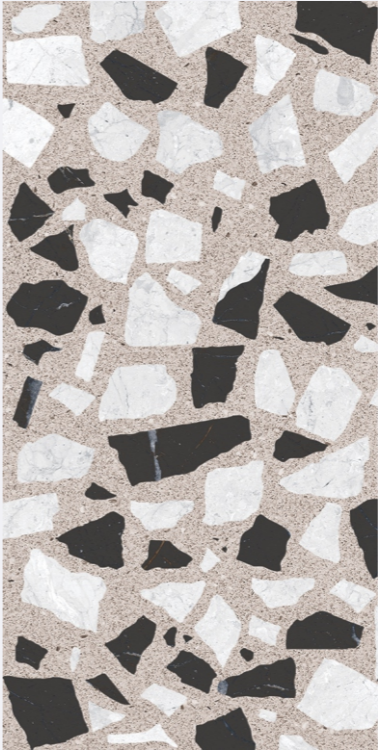

inspired
from italy