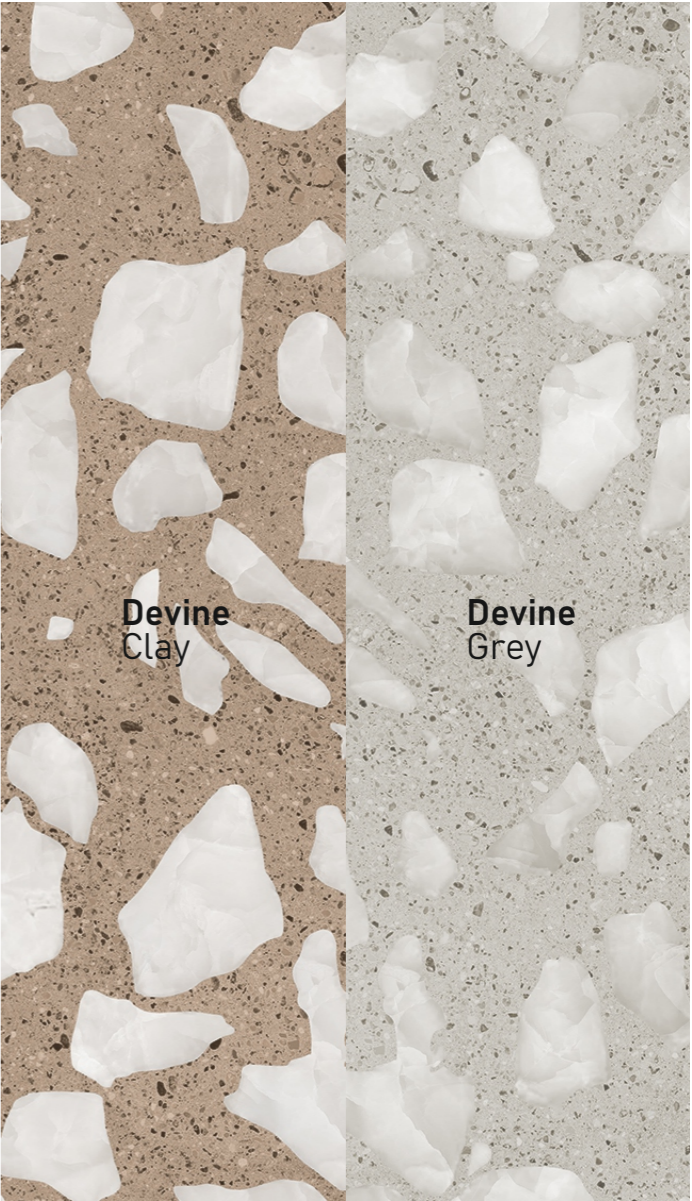

CARVING FINISH

TERRAZZO
feels like it has come alive.

Devine
COLOR