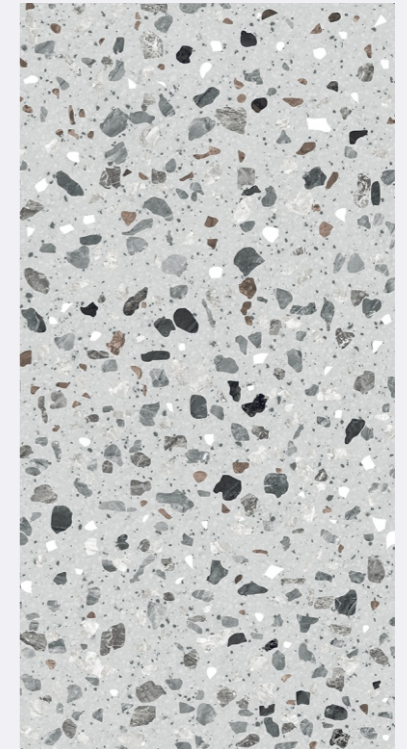

inspired
from italy