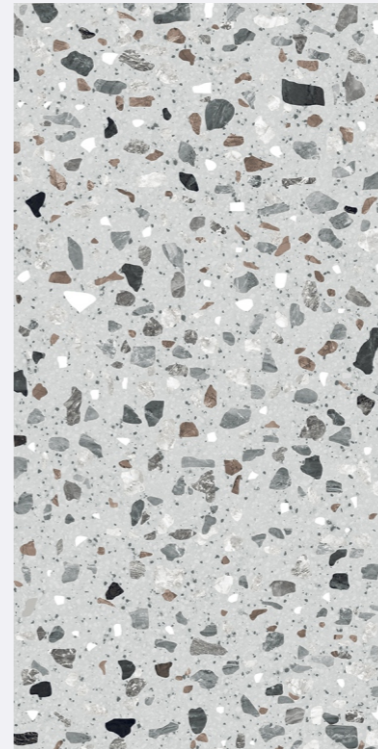

inspired
from italy