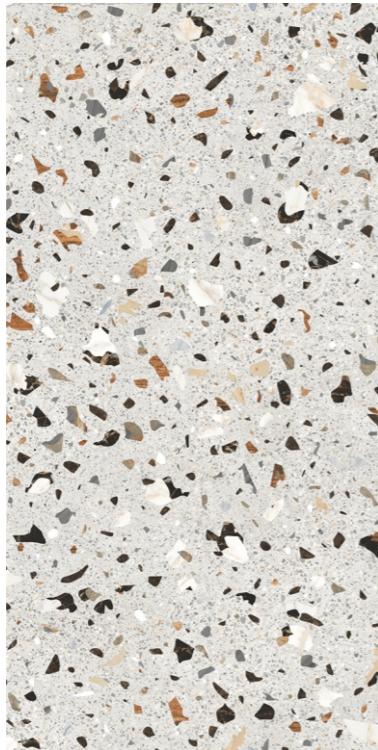

Torino Grey

size
600x1200mm
finish
Carving

inspired
from italy

TERRAZZO
feels like it has come alive.

Torino Blanco

size
600x1200mm
finish
Carving

inspired
from italy

PROFESSIONAL
Colour Tones