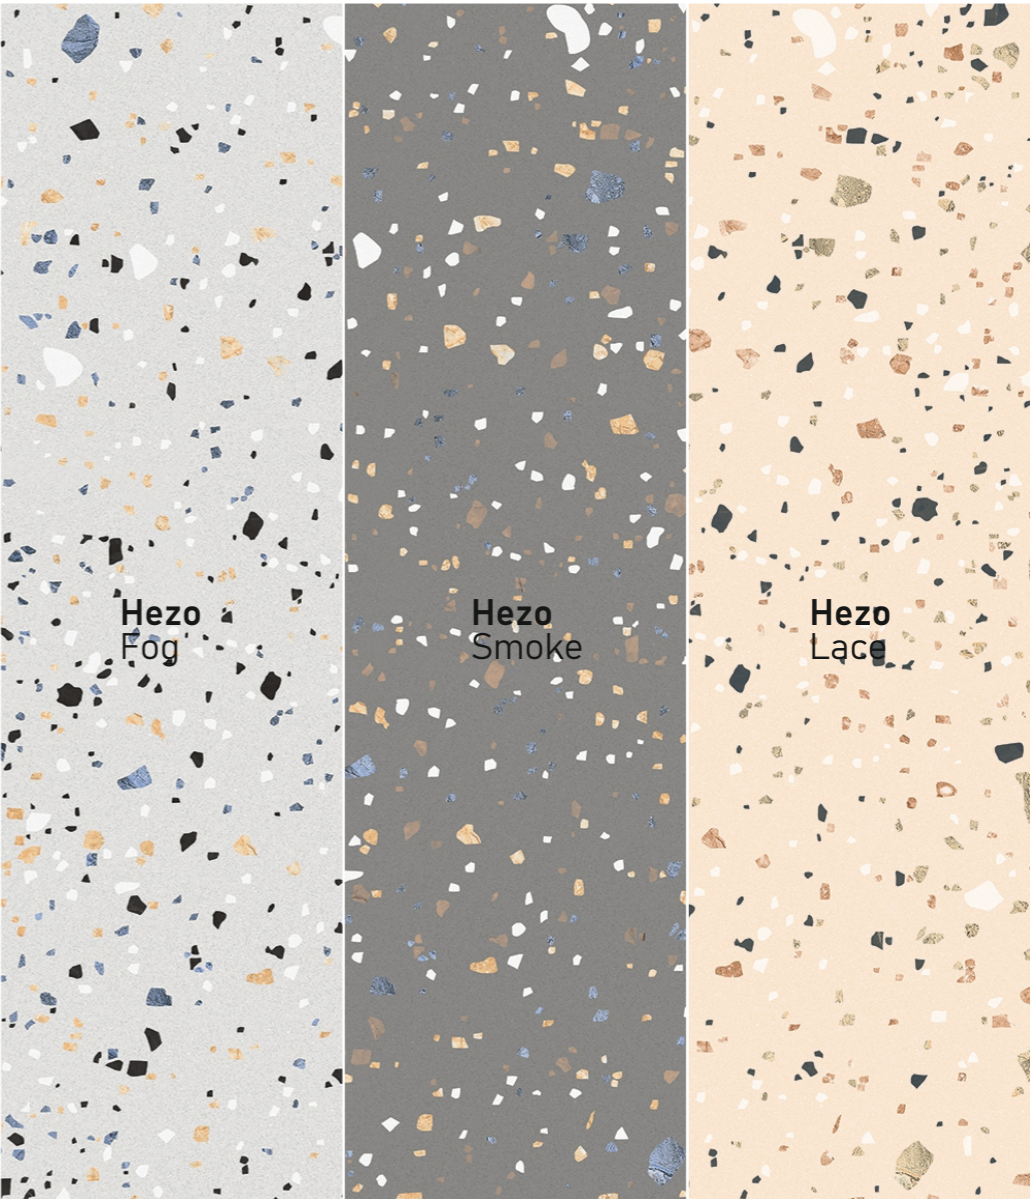

CARVING FINISH

TERRAZZO
feels like it has come alive.

Hezo
COLOR

Hezo
Fog

Hezo
Smoke

Hezo
Lace