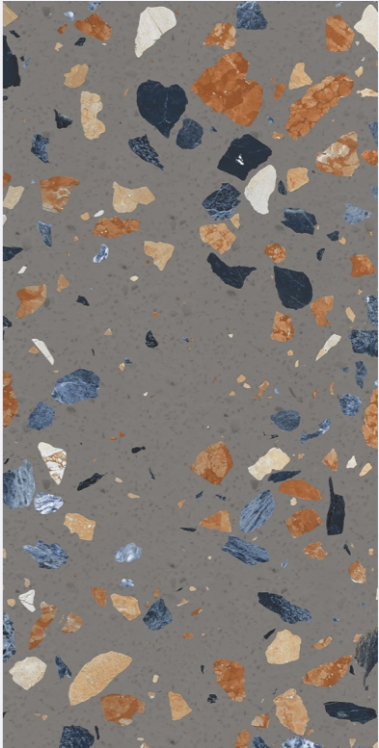

Beton Grey

Beton Bianco

Beton Peach

TERRAZZO
feels like it has come alive.

PROFESSIONAL
Colour Tones

Beton Grey

size
600x1200mm
finish
Carving

inspired
from italy