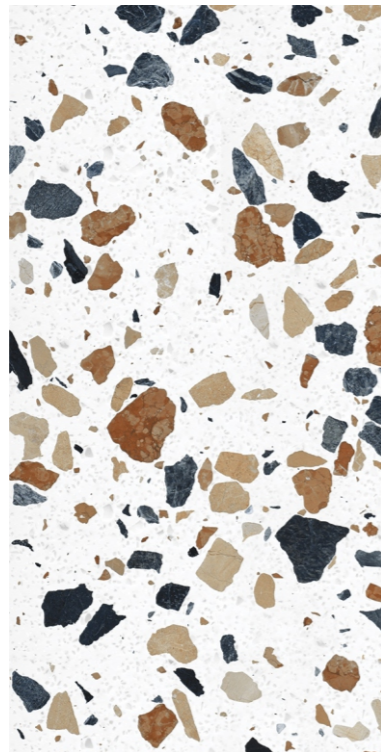

TERRAZZO
feels like it has come alive.

Beton Bianco

size
600x1200mm
finish
Carving

2. ADMINISTRATION
1. SHOWROOM
0. CONFERENCE

inspired
from italy

PROFESSIONAL
Colour Tones