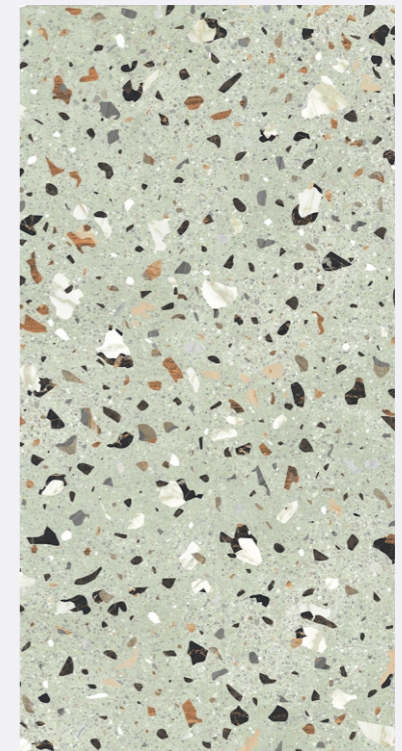

inspired
from italy

PROFESSIONAL
Colour tones

PROFESSIONAL
Colour Tones

TERRAZZO
feels like it has come alive.

Torino Green

size
600x1200mm
finish
Carving

EXTRA
colors

inspired
from italy