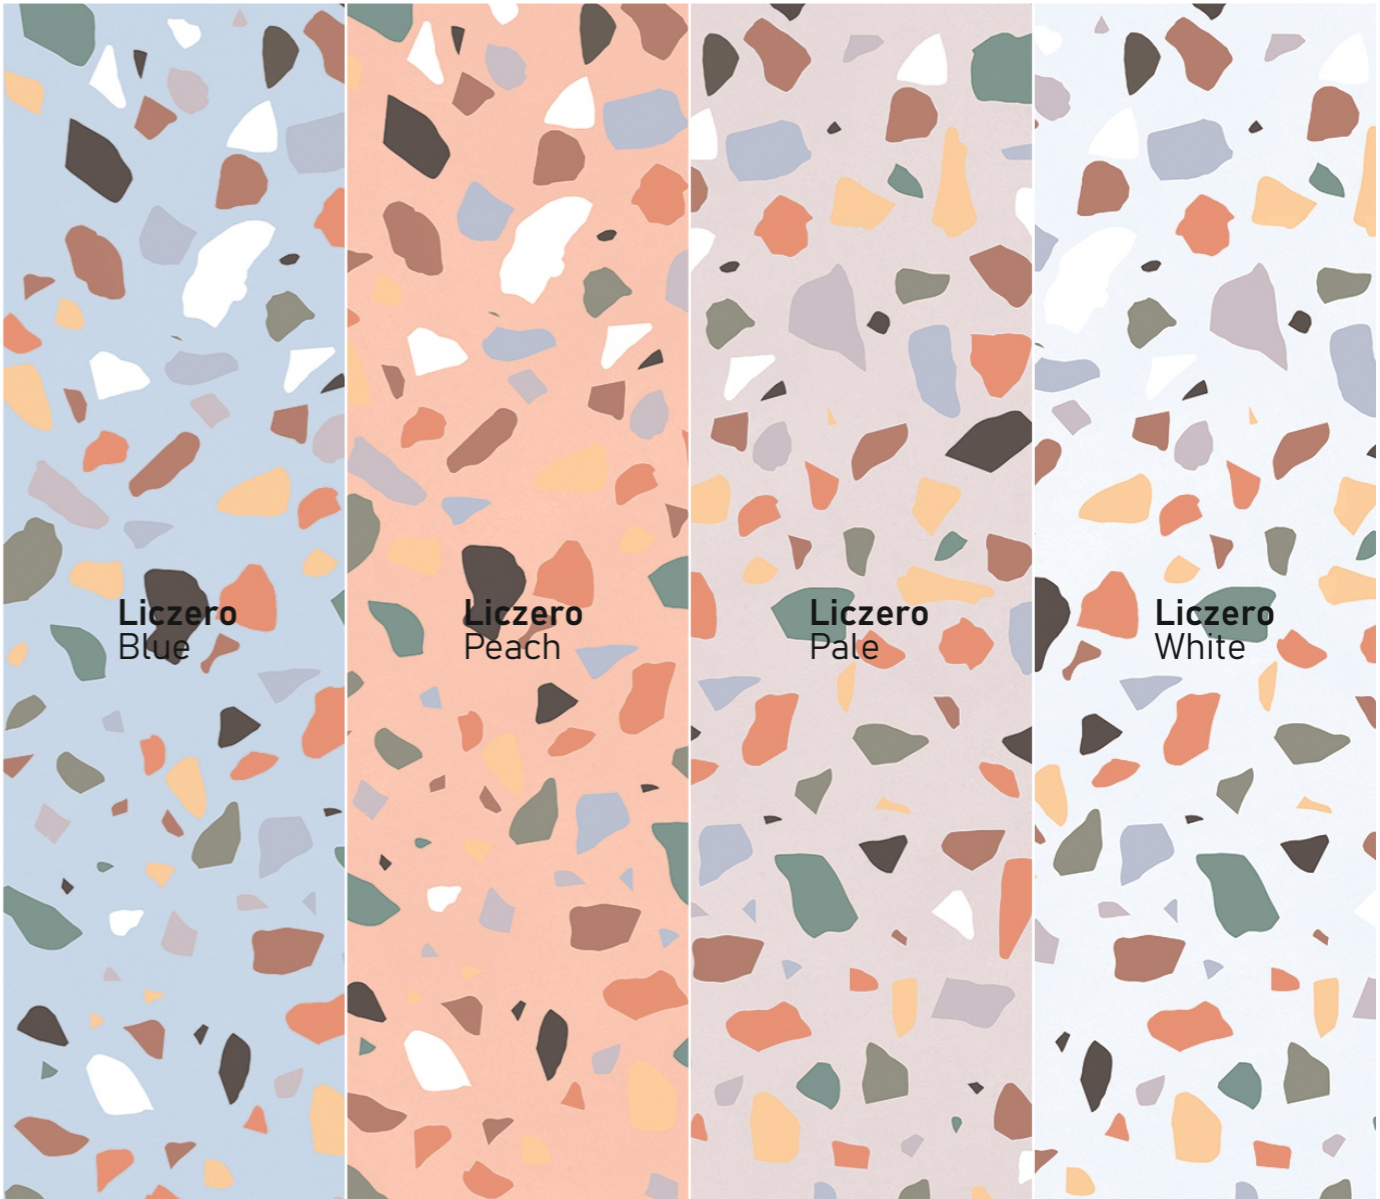

PROFESSIONAL
Colour Tones

TERRAZZO
feels like it has come alive.

Swick Almond

size
600x1200mm
finish
Carving

inspired
from **italy**

CARVING FINISH

TERRAZZO
feels like it has come alive.

Royce
COLOR

TERRAZZO
feels like it has come alive.

**Royce
White**

size
600x1200mm
finish
Carving

inspired
from italy

PRO
C.O. S.p.A. 10128
TREVISO

CARVING FINISH

TERRAZZO
feels like it has come alive.

Liczero

COLOR

PROFESSIONAL
Colour Tones

TERRAZZO
feels like it has come alive.

Liczero Blue

size
600x1200mm
finish
Carving

EXTRA
colors

inspired
from italy

TERRAZZO
feels like it has come alive.

**Liczero
Peach**

size
600x1200mm
finish
Carving

inspired
from italy

PROFESSIONAL
Colour Tones

PROFESSIONAL
Colour Tones

TERRAZZO
feels like it has come alive.

Liczero Pale

size
600x1200mm
finish
Carving