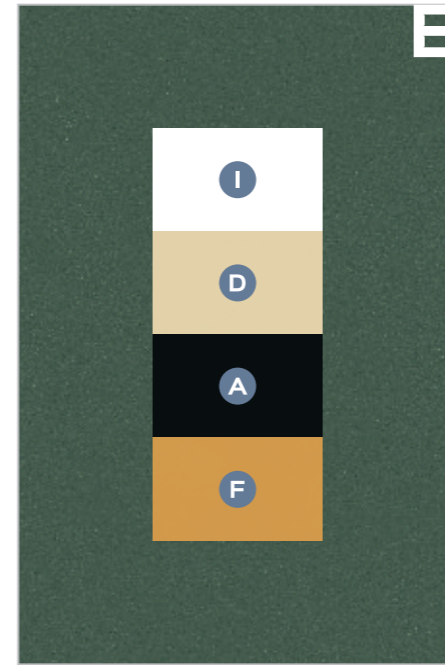

Thickness:
15mm

Series:
Light

GALAXY ROYAL WHITE

Φ - Light Series

**COMBINATION
USED BY
ARCHITECTS**

- A** BLACK
- B** BROWN
- C** CHOCO
- D** DARK BEIGE
- E** DARK GREEN
- F** PURE JAISALMER
- G** MASHROOM
- H** SMOKE GREY
- I** PEARL WHITE
- J** DARK GREY
- K** ULTRA WHITE
- L** LIGHT GREY
- M** ULTRA GREY