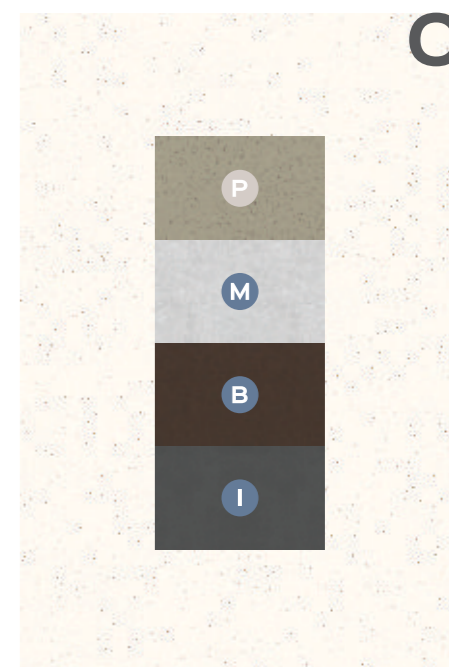

COMBINATION USED BY ARCHITECTS

- **A** GALAXY BEIGE
- **B** GALAXY BROWN
- **C** GALAXY CREMA
- **D** GALAXY DARK GREY
- **E** GALAXY GREY
- **F** GALAXY MIST
- **G** GALAXY NEW WHITE
- **H** GALAXY PEARL WHITE
- **I** GALAXY STEEL GREY
- **J** GALAXY TERRAZZO VERDE
- **K** GALAXY VANILA WHITE
- **L** GALAXY VERDE
- **M** GALAXY WHITE
- **N** GALAXY BLACK
- **O** GALAXY ROYAL WHITE
- **P** GALAXY ROYAL VERDE