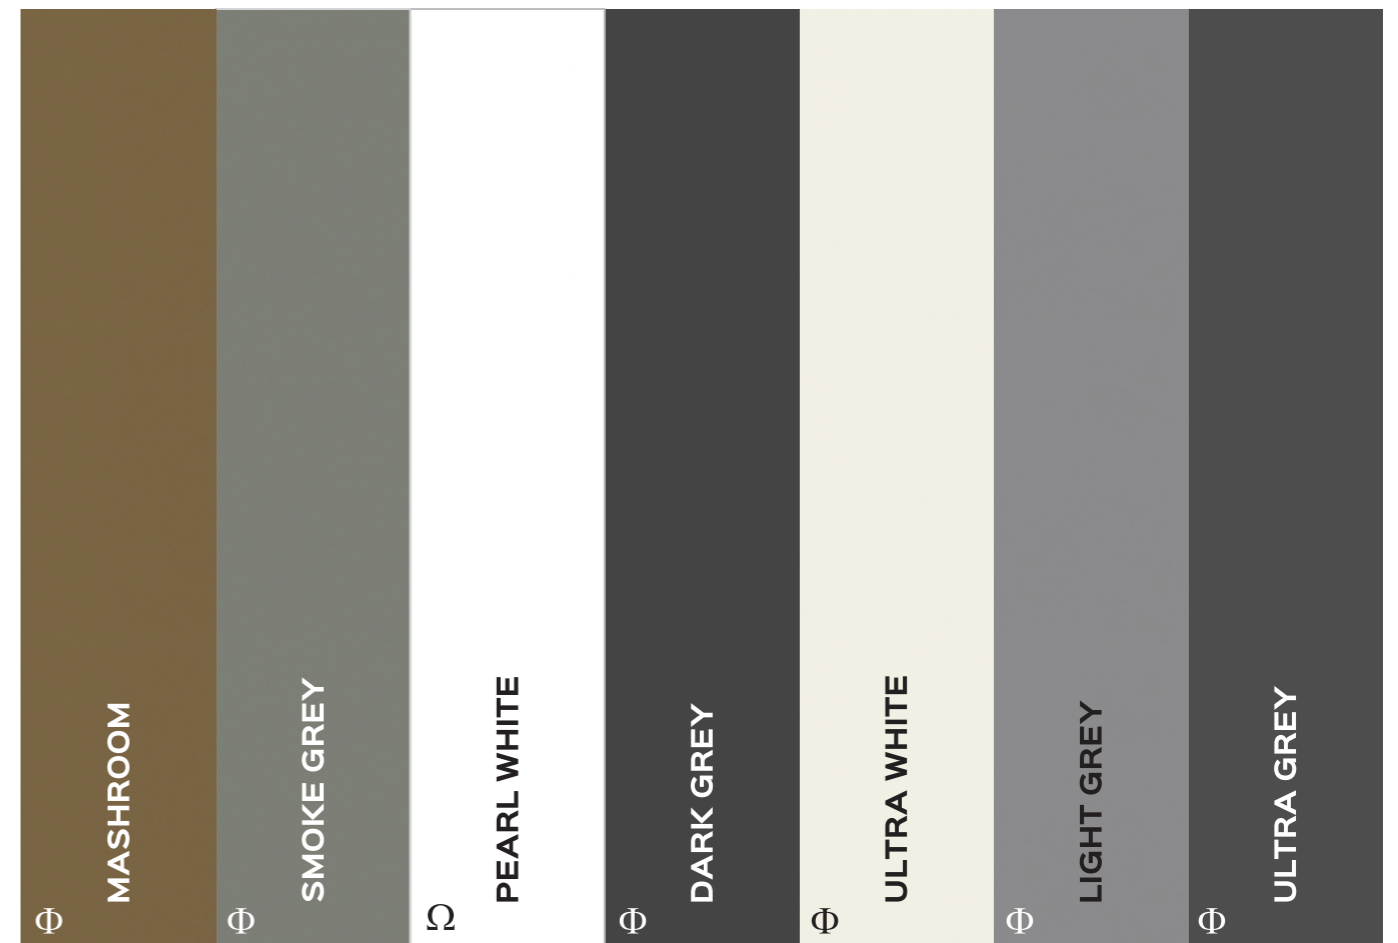

 Click on tiles image to scroll for specific design's page.

GALAXY SERIES

Ω - Super White Series Φ - Light Series Δ - Dark Series

 Click on  Colour Combination [Back to Index Page](#)

SPECIAL COLOUR

 Click on tiles image to scroll for specific design's page.

COMBINATION USED BY ARCHITECTS

- A** GALAXY BEIGE
- B** GALAXY BROWN
- C** GALAXY CREMA
- D** GALAXY DARK GREY
- E** GALAXY GREY
- F** GALAXY MIST
- G** GALAXY NEW WHITE
- H** GALAXY PEARL WHITE
- I** GALAXY STEEL GREY
- J** GALAXY TERRAZZO VERDE
- K** GALAXY VANILA WHITE
- L** GALAXY VERDE
- M** GALAXY WHITE
- N** GALAXY BLACK
- O** GALAXY ROYAL WHITE
- P** GALAXY ROYAL VERDE