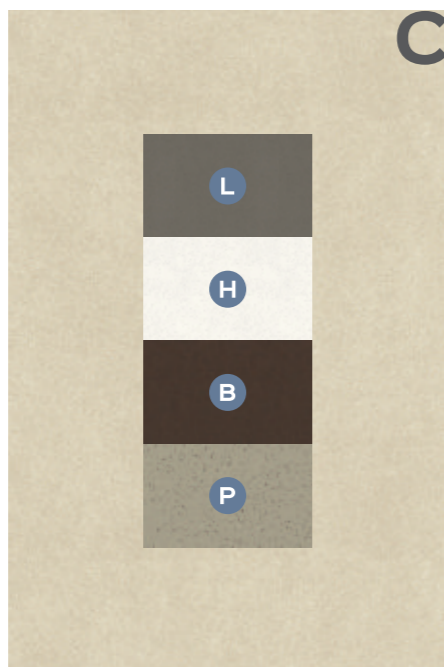

COMBINATION USED BY ARCHITECTS

- **A** GALAXY BEIGE
- **B** GALAXY BROWN
- **C** GALAXY CREMA
- **D** GALAXY DARK GREY
- **E** GALAXY GREY
- **F** GALAXY MIST
- **G** GALAXY NEW WHITE
- **H** GALAXY PEARL WHITE
- **I** GALAXY STEEL GREY
- **J** GALAXY TERRAZZO VERDE
- **K** GALAXY VANILA WHITE
- **L** GALAXY VERDE
- **M** GALAXY WHITE
- **N** GALAXY BLACK
- **O** GALAXY ROYAL WHITE
- **P** GALAXY ROYAL VERDE