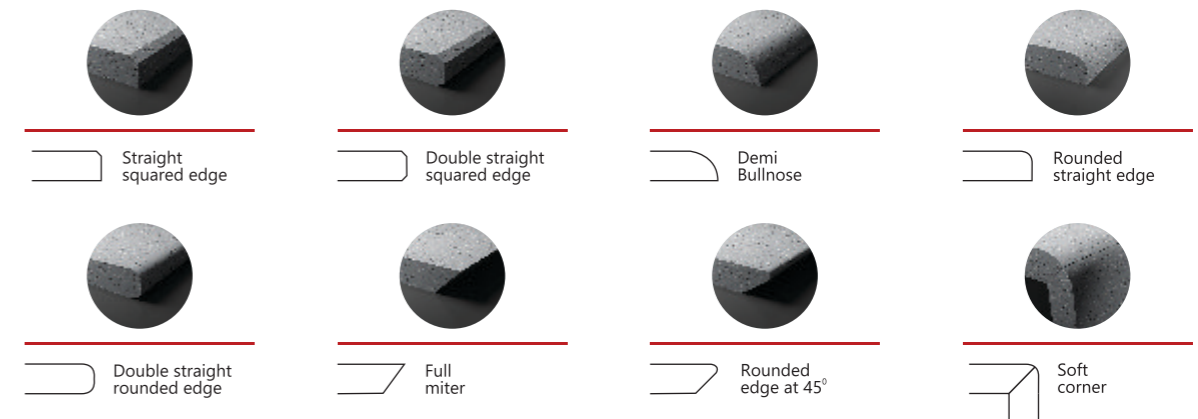

HAVE AN EDGE OF ELEGANCE

Made with advanced technology, the sintered stone collection from Galaxy is a pure joy as its world-class production process ensures that the natural elegance of nature keeps beautifying your spaces for the longest time.