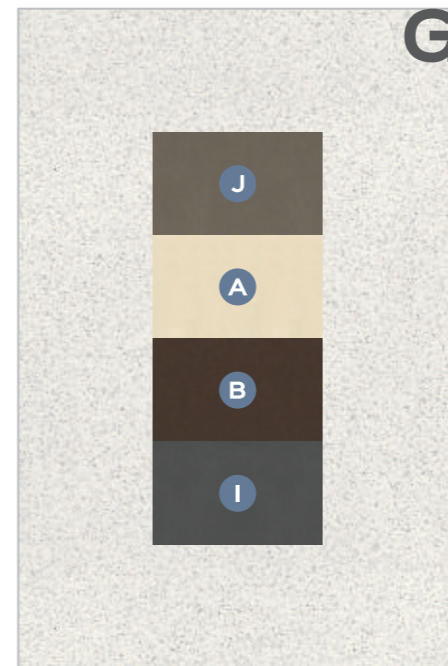

COMBINATION USED BY ARCHITECTS

- **A** GALAXY BEIGE
- **B** GALAXY BROWN
- **C** GALAXY CREMA
- **D** GALAXY DARK GREY
- **E** GALAXY GREY
- **F** GALAXY MIST
- **G** GALAXY NEW WHITE
- **H** GALAXY PEARL WHITE
- **I** GALAXY STEEL GREY
- **J** GALAXY TERRAZZO VERDE
- **K** GALAXY VANILA WHITE
- **L** GALAXY VERDE
- **M** GALAXY WHITE
- **N** GALAXY BLACK
- **O** GALAXY ROYAL WHITE
- **P** GALAXY ROYAL VERDE