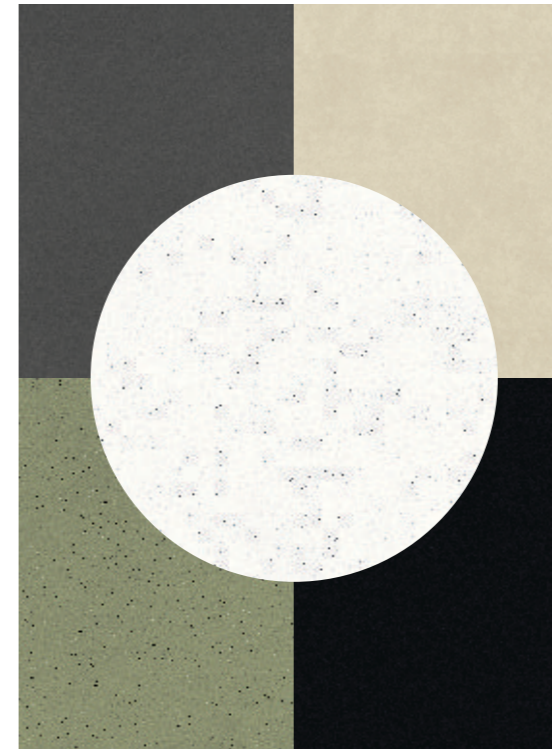

GALAXY

PEARL WHITE

☉ - Super White

COLOUR COMBINATION

Sizes:
800x2400 mm | 800x3000 mm

Surfaces:
Glossy & Matt

Thickness:
15mm

Series:
Super White