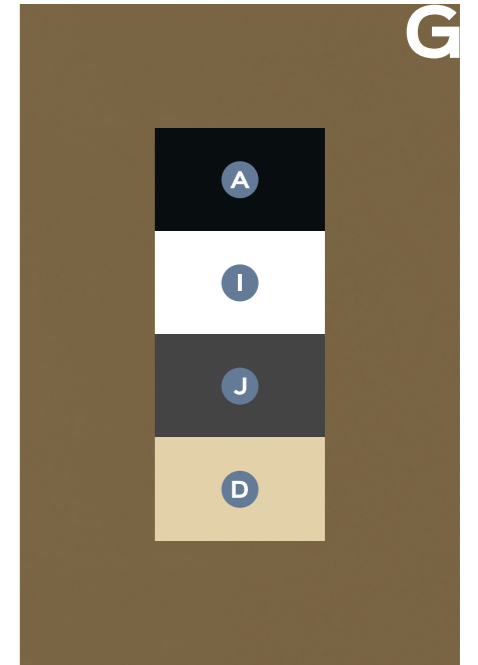

Thickness:
15mm

Series:
Light

GALAXY ROYAL WHITE

Φ - Light Series

**COMBINATION
USED BY
ARCHITECTS**

- A** BLACK
- B** BROWN
- C** CHOCO
- D** DARK BEIGE
- E** DARK GREEN
- F** PURE JAISALMER
- G** MASHROOM
- H** SMOKE GREY
- I** PEARL WHITE
- J** DARK GREY
- K** ULTRA WHITE
- L** LIGHT GREY
- M** ULTRA GREY