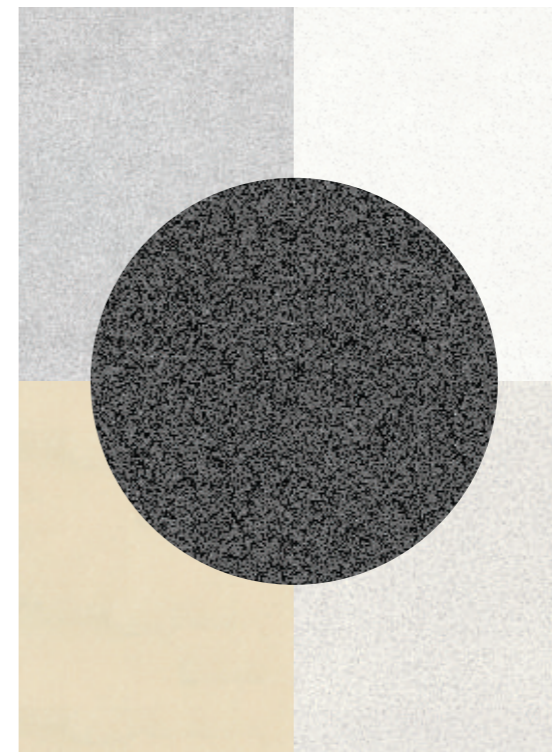

GALAXY MIST

Φ - Light Series

COLOUR COMBINATION

Sizes:

800x2400 mm | 800x3000 mm

Surfaces:

Glossy & Matt

Thickness:

15mm

Series:

Light