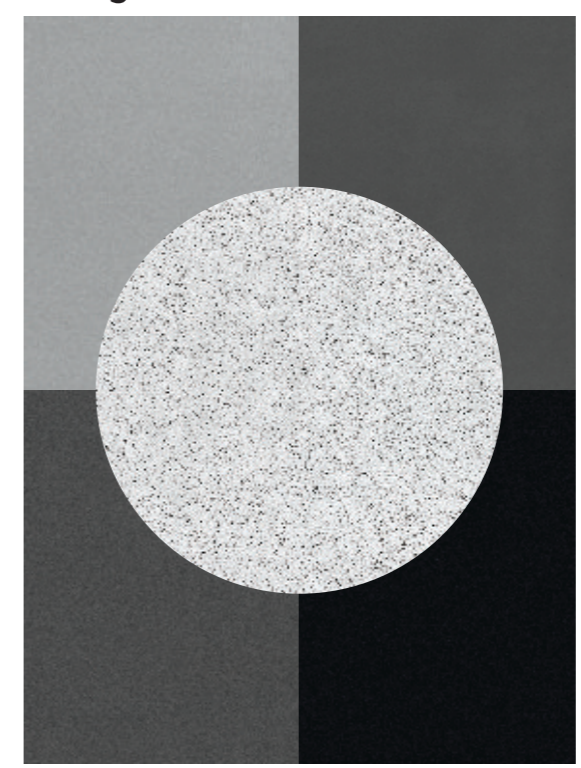

Series:
Light

GALAXY VERDE

Φ - Light Series

GALAXY WHITE

Φ - Light Series

COLOUR COMBINATION

Sizes:
800x2400 mm | 800x3000 mm

Surfaces:
Glossy & Matt