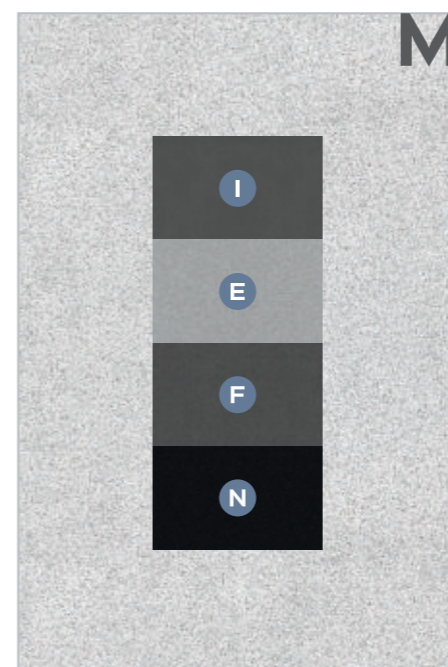

COMBINATION USED BY ARCHITECTS

- **A** GALAXY BEIGE
- **B** GALAXY BROWN
- **C** GALAXY CREMA
- **D** GALAXY DARK GREY
- **E** GALAXY GREY
- **F** GALAXY MIST
- **G** GALAXY NEW WHITE
- **H** GALAXY PEARL WHITE
- **I** GALAXY STEEL GREY
- **J** GALAXY TERRAZZO VERDE
- **K** GALAXY VANILA WHITE
- **L** GALAXY VERDE
- **M** GALAXY WHITE
- **N** GALAXY BLACK
- **O** GALAXY ROYAL WHITE
- **P** GALAXY ROYAL VERDE