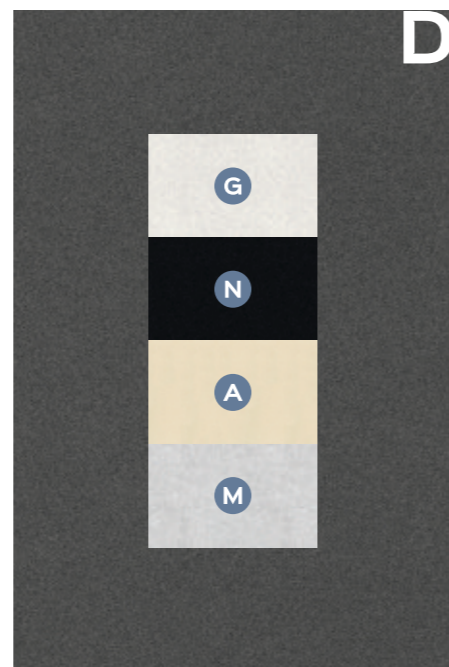

COMBINATION USED BY ARCHITECTS

- **A** GALAXY BEIGE
- **B** GALAXY BROWN
- **C** GALAXY CREMA
- **D** GALAXY DARK GREY
- **E** GALAXY GREY
- **F** GALAXY MIST
- **G** GALAXY NEW WHITE
- **H** GALAXY PEARL WHITE
- **I** GALAXY STEEL GREY
- **J** GALAXY TERRAZZO VERDE
- **K** GALAXY VANILA WHITE
- **L** GALAXY VERDE
- **M** GALAXY WHITE
- **N** GALAXY BLACK
- **O** GALAXY ROYAL WHITE
- **P** GALAXY ROYAL VERDE