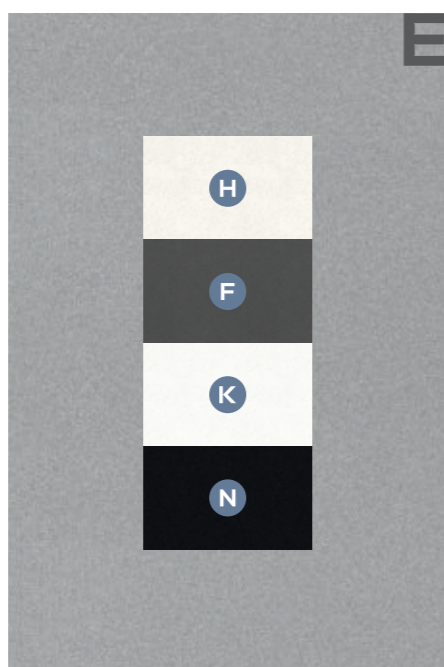

COMBINATION USED BY ARCHITECTS

- **A** GALAXY BEIGE
- **B** GALAXY BROWN
- **C** GALAXY CREMA
- **D** GALAXY DARK GREY
- **E** GALAXY GREY
- **F** GALAXY MIST
- **G** GALAXY NEW WHITE
- **H** GALAXY PEARL WHITE
- **I** GALAXY STEEL GREY
- **J** GALAXY TERRAZZO VERDE
- **K** GALAXY VANILA WHITE
- **L** GALAXY VERDE
- **M** GALAXY WHITE
- **N** GALAXY BLACK
- **O** GALAXY ROYAL WHITE
- **P** GALAXY ROYAL VERDE