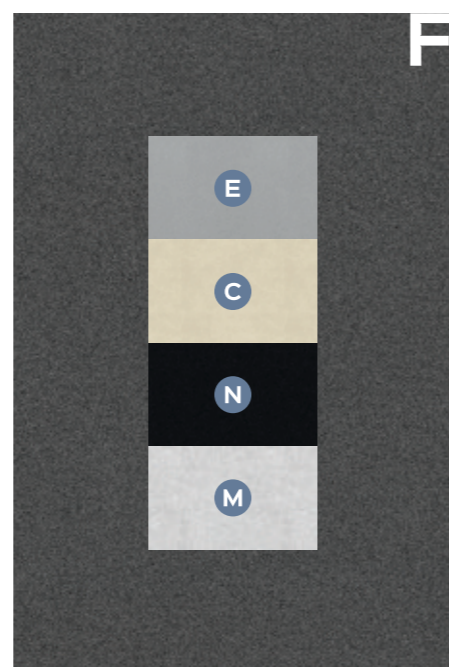

COMBINATION USED BY ARCHITECTS

- **A** GALAXY BEIGE
- **B** GALAXY BROWN
- **C** GALAXY CREMA
- **D** GALAXY DARK GREY
- **E** GALAXY GREY
- **F** GALAXY MIST
- **G** GALAXY NEW WHITE
- **H** GALAXY PEARL WHITE
- **I** GALAXY STEEL GREY
- **J** GALAXY TERRAZZO VERDE
- **K** GALAXY VANILA WHITE
- **L** GALAXY VERDE
- **M** GALAXY WHITE
- **N** GALAXY BLACK
- **O** GALAXY ROYAL WHITE
- **P** GALAXY ROYAL VERDE