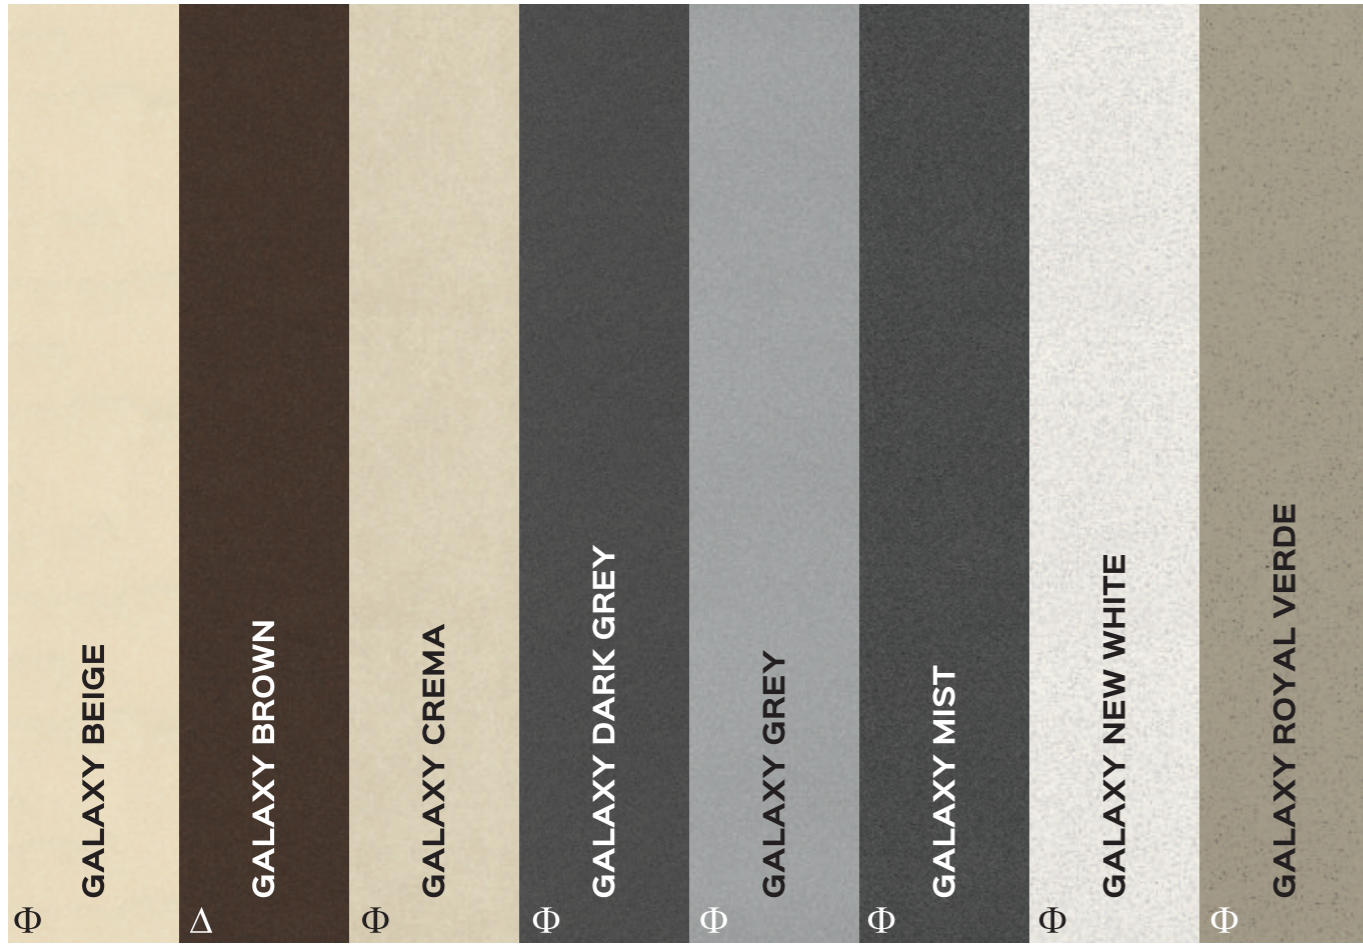

Click on tiles image to scroll for specific design's page.

GALAXY SERIES