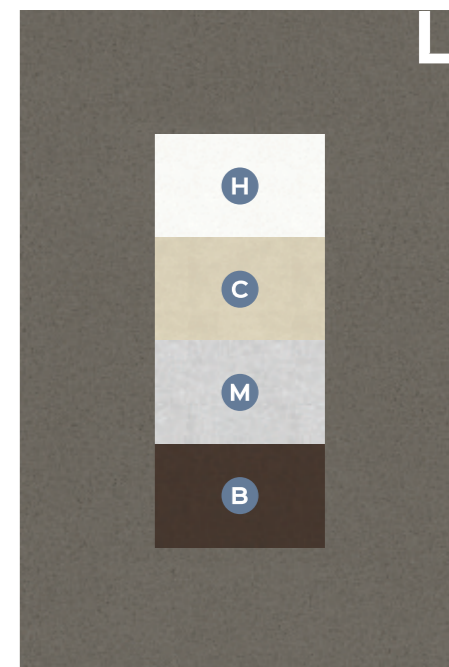

COMBINATION USED BY ARCHITECTS

- **A** GALAXY BEIGE
- **B** GALAXY BROWN
- **C** GALAXY CREMA
- **D** GALAXY DARK GREY
- **E** GALAXY GREY
- **F** GALAXY MIST
- **G** GALAXY NEW WHITE
- **H** GALAXY PEARL WHITE
- **I** GALAXY STEEL GREY
- **J** GALAXY TERRAZZO VERDE
- **K** GALAXY VANILA WHITE
- **L** GALAXY VERDE
- **M** GALAXY WHITE
- **N** GALAXY BLACK
- **O** GALAXY ROYAL WHITE
- **P** GALAXY ROYAL VERDE