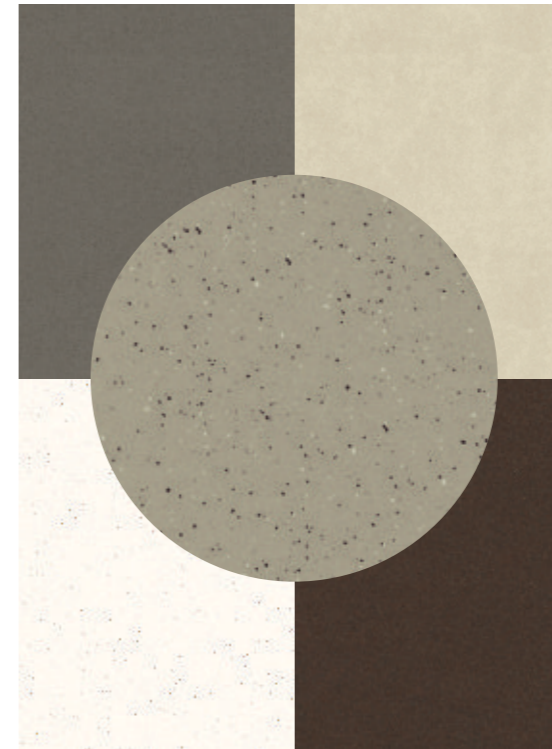

Δ - Dark Series

GALAXY

ROYAL VERDE

Φ - Light Series

COLOUR COMBINATION

Sizes:
800x2400 mm | 800x3000 mm

Surfaces:
Glossy & Matt

Thickness:
15mm