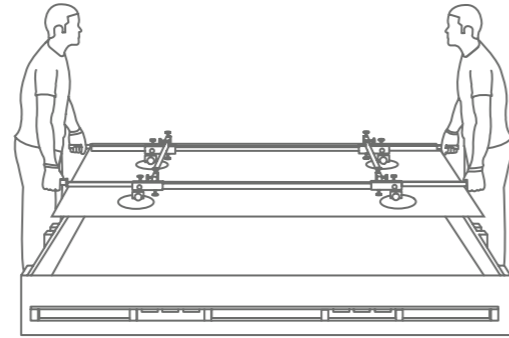

MANUALLY TRANSPORTING TILES

Only for 1/4" Slabs

MOVING A TILE