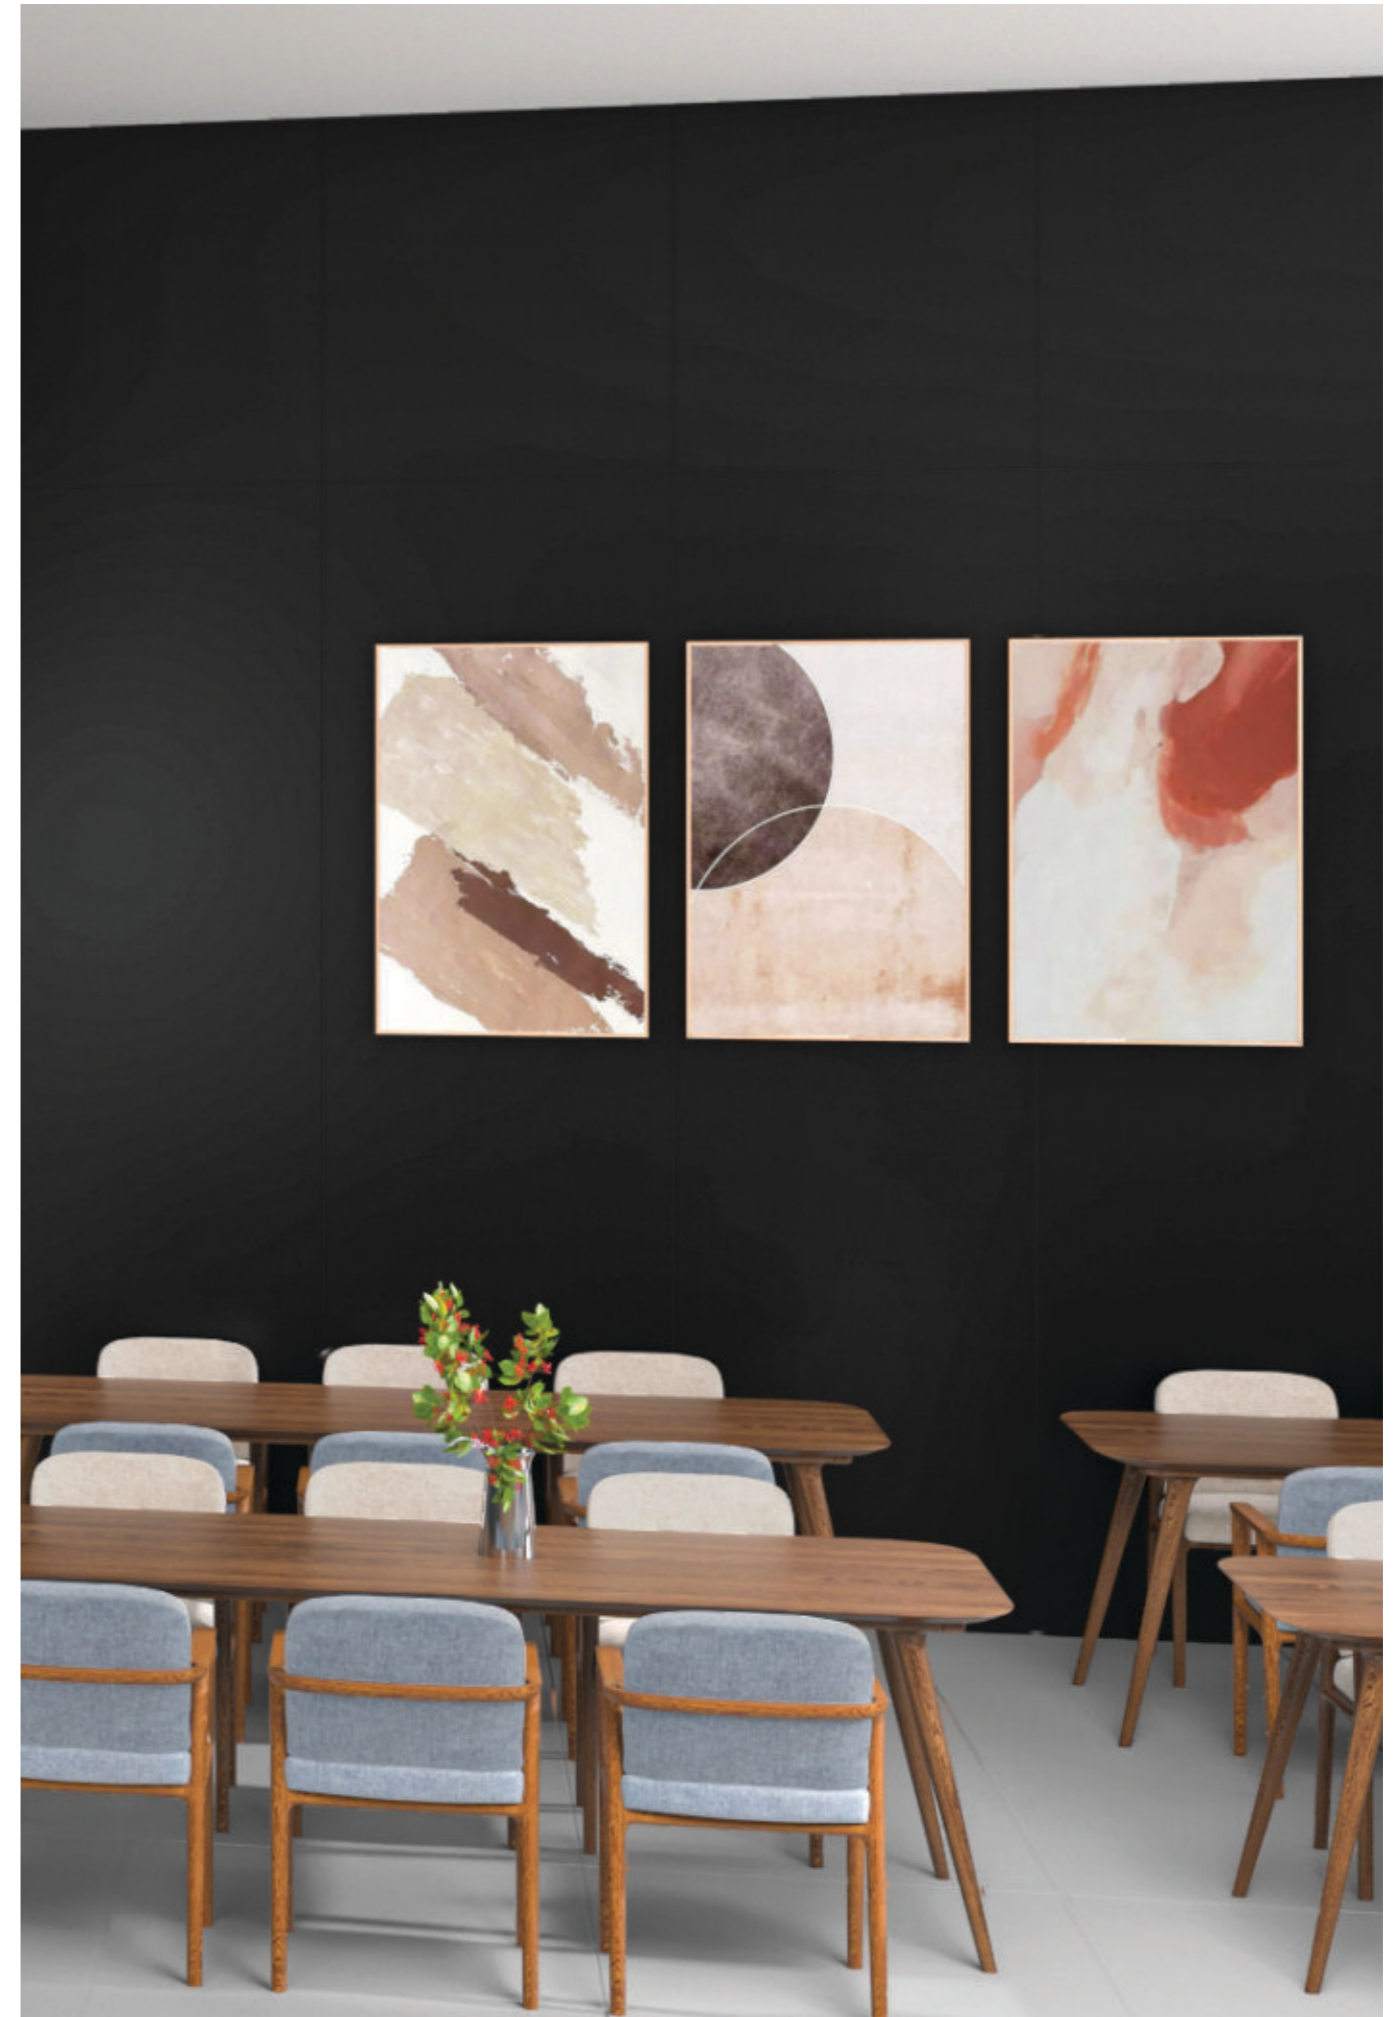

SPECIAL COLOUR SERIES

Sizes:
800x2400 mm | 800x3000 mm

Surfaces:
Glossy & Matt

Thickness:
15mm

Series:
Dark

BLACK

Δ - Dark Series