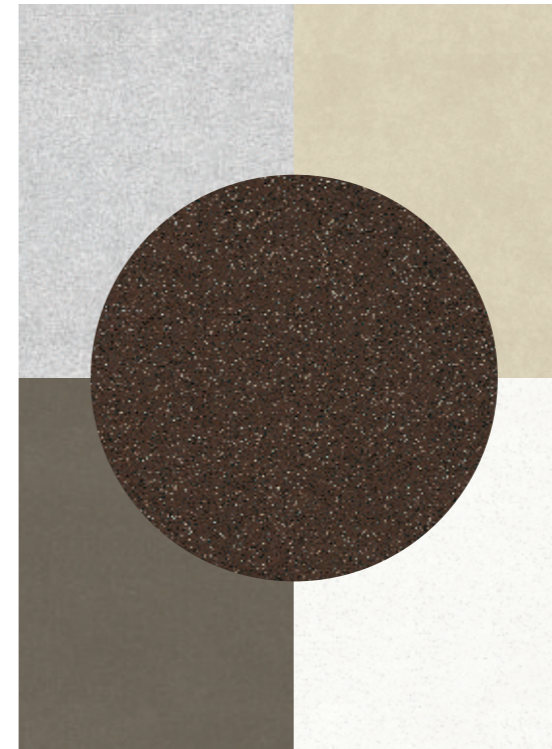

GALAXY BROWN

△ - Dark Series

COLOUR COMBINATION

Sizes:

800x2400 mm | 800x3000 mm

Surfaces:

Glossy & Matt

Thickness:

15mm

Series:

Dark