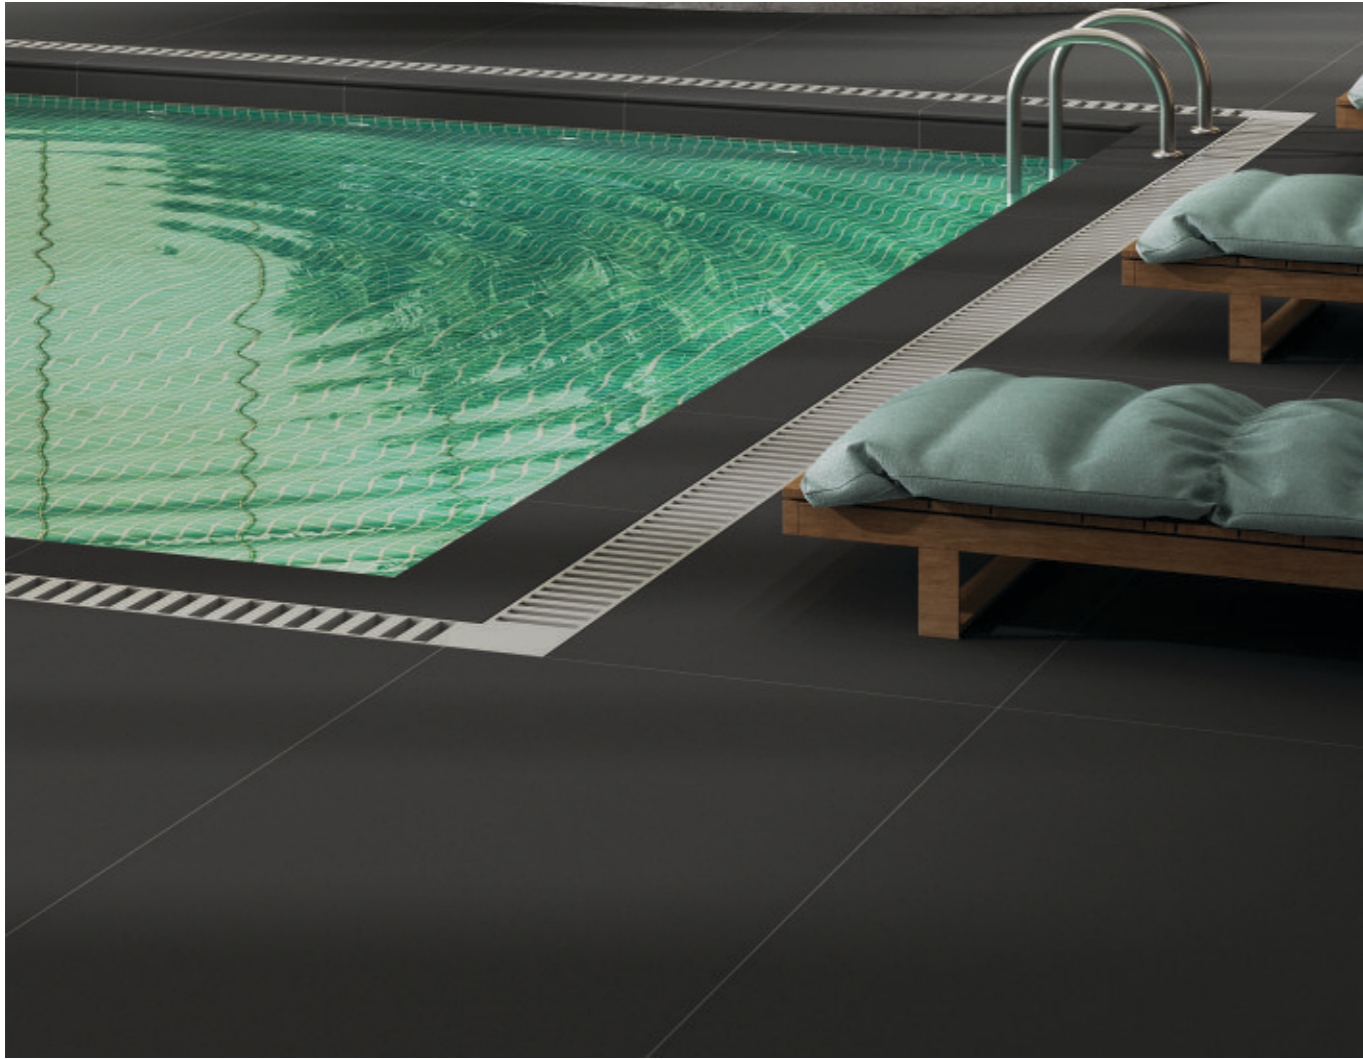

SPECIAL COLOUR SERIES

Sizes:
800x2400 mm | 800x3000 mm

Surfaces:
Glossy & Matt

Thickness:
15mm

Series:
Light

DARK GREY

Φ - Light Series