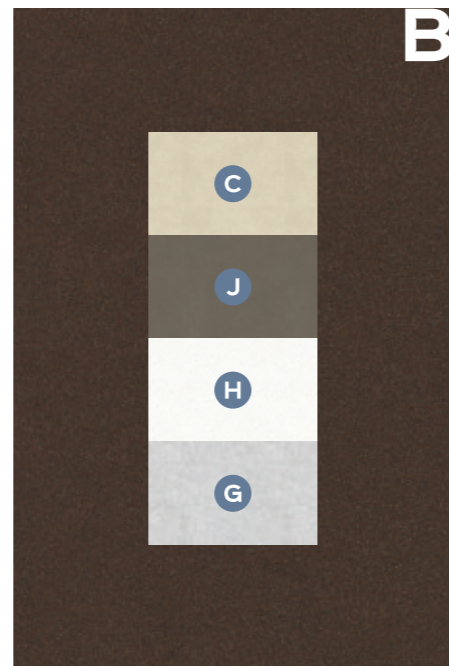

COMBINATION USED BY ARCHITECTS

- **A** GALAXY BEIGE
- **B** GALAXY BROWN
- **C** GALAXY CREMA
- **D** GALAXY DARK GREY
- **E** GALAXY GREY
- **F** GALAXY MIST
- **G** GALAXY NEW WHITE
- **H** GALAXY PEARL WHITE
- **I** GALAXY STEEL GREY
- **J** GALAXY TERRAZZO VERDE
- **K** GALAXY VANILA WHITE
- **L** GALAXY VERDE
- **M** GALAXY WHITE
- **N** GALAXY BLACK
- **O** GALAXY ROYAL WHITE
- **P** GALAXY ROYAL VERDE