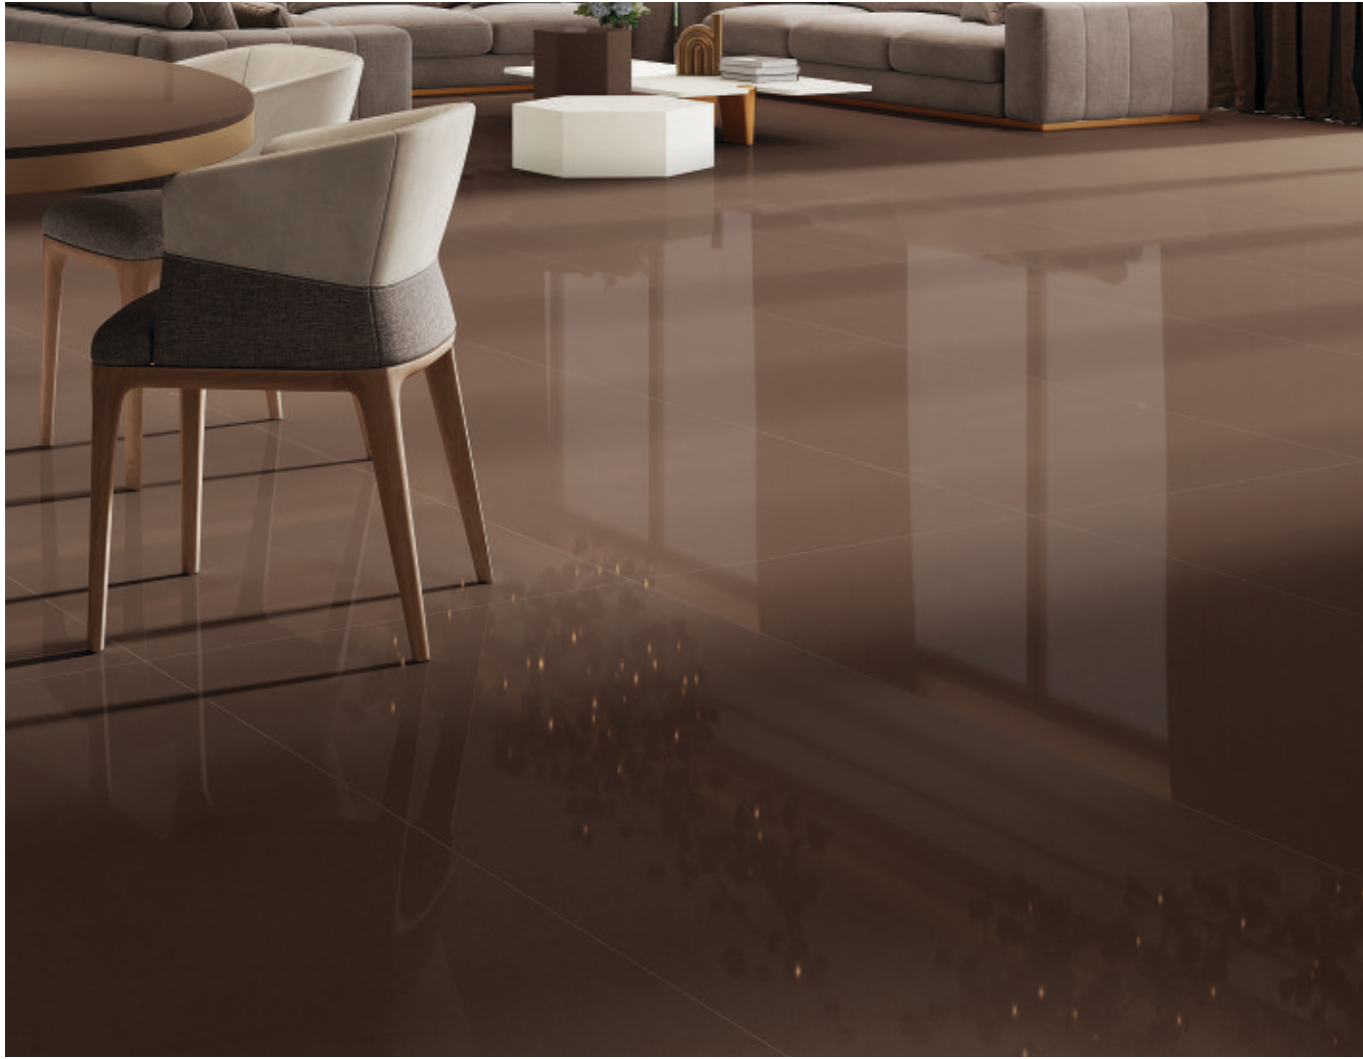

800x2400 mm | 800x3000 mm

Surfaces:

Glossy & Matt

Thickness:

15mm

Series:

Dark

SPECIAL COLOUR SERIES