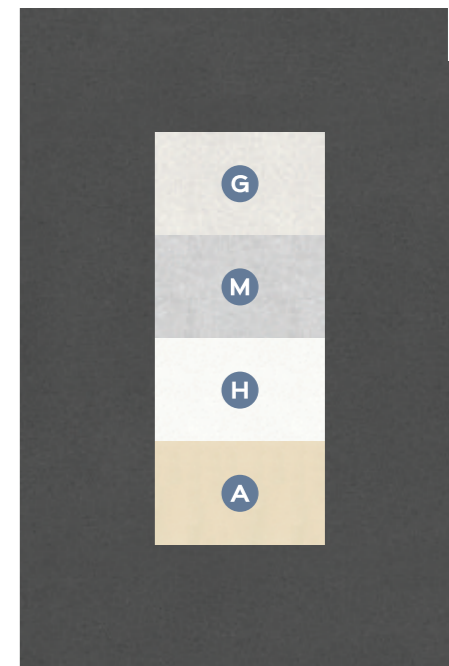

COMBINATION USED BY ARCHITECTS

- **A** GALAXY BEIGE
- **B** GALAXY BROWN
- **C** GALAXY CREMA
- **D** GALAXY DARK GREY
- **E** GALAXY GREY
- **F** GALAXY MIST
- **G** GALAXY NEW WHITE
- **H** GALAXY PEARL WHITE
- **I** GALAXY STEEL GREY
- **J** GALAXY TERRAZZO VERDE
- **K** GALAXY VANILA WHITE
- **L** GALAXY VERDE
- **M** GALAXY WHITE
- **N** GALAXY BLACK
- **O** GALAXY ROYAL WHITE
- **P** GALAXY ROYAL VERDE