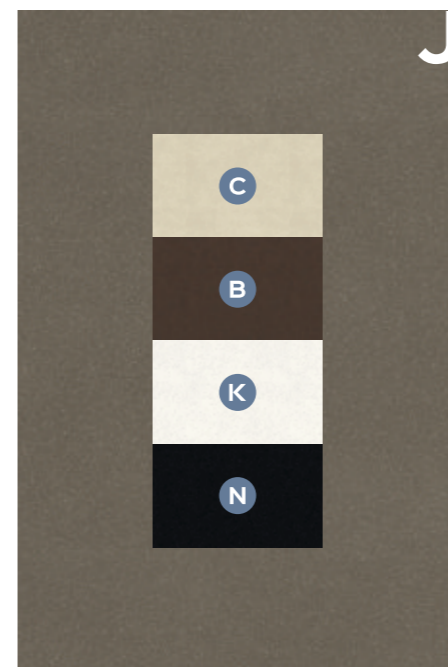

COMBINATION USED BY ARCHITECTS

- **A** GALAXY BEIGE
- **B** GALAXY BROWN
- **C** GALAXY CREMA
- **D** GALAXY DARK GREY
- **E** GALAXY GREY
- **F** GALAXY MIST
- **G** GALAXY NEW WHITE
- **H** GALAXY PEARL WHITE
- **I** GALAXY STEEL GREY
- **J** GALAXY TERRAZZO VERDE
- **K** GALAXY VANILA WHITE
- **L** GALAXY VERDE
- **M** GALAXY WHITE
- **N** GALAXY BLACK
- **O** GALAXY ROYAL WHITE
- **P** GALAXY ROYAL VERDE