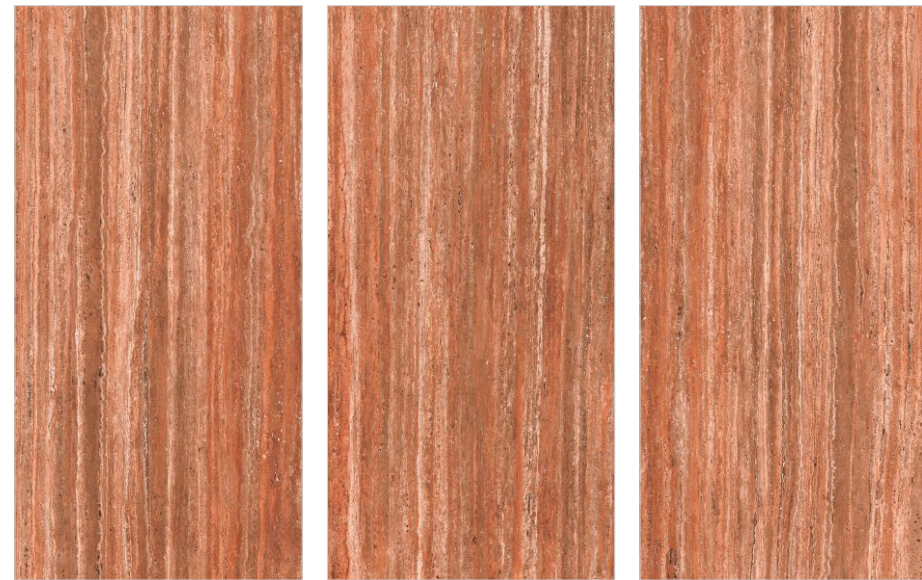

Design Information

Size : 600x1200mm

Surface : Wool + Glue Carving

Thickness : 8.5mm

Glazed Vitrified Tiles