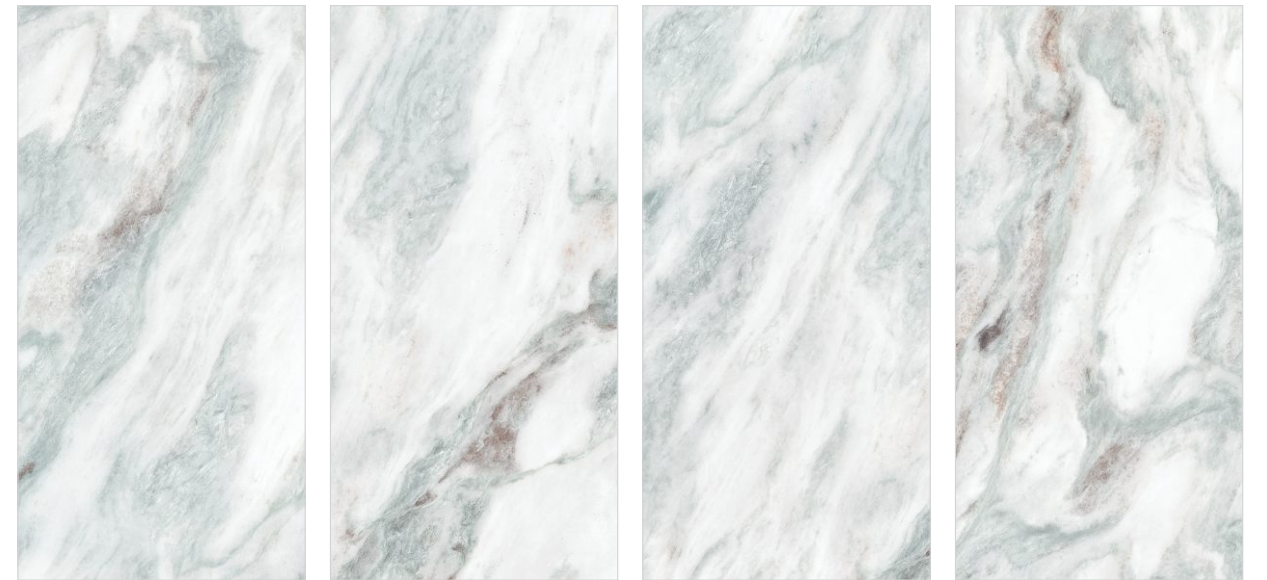

6 Faces

Design Information

Size : 600x1200mm
Surface : Wool + Glue Carving
Thickness : 8.5mm
Glazed Vitrified Tiles

IMPERIAL ONYX TEAL

6 Faces

Design Information

Size : 600x1200mm
Surface : Wool + Glue Carving
Thickness : 8.5mm
Glazed Vitrified Tiles