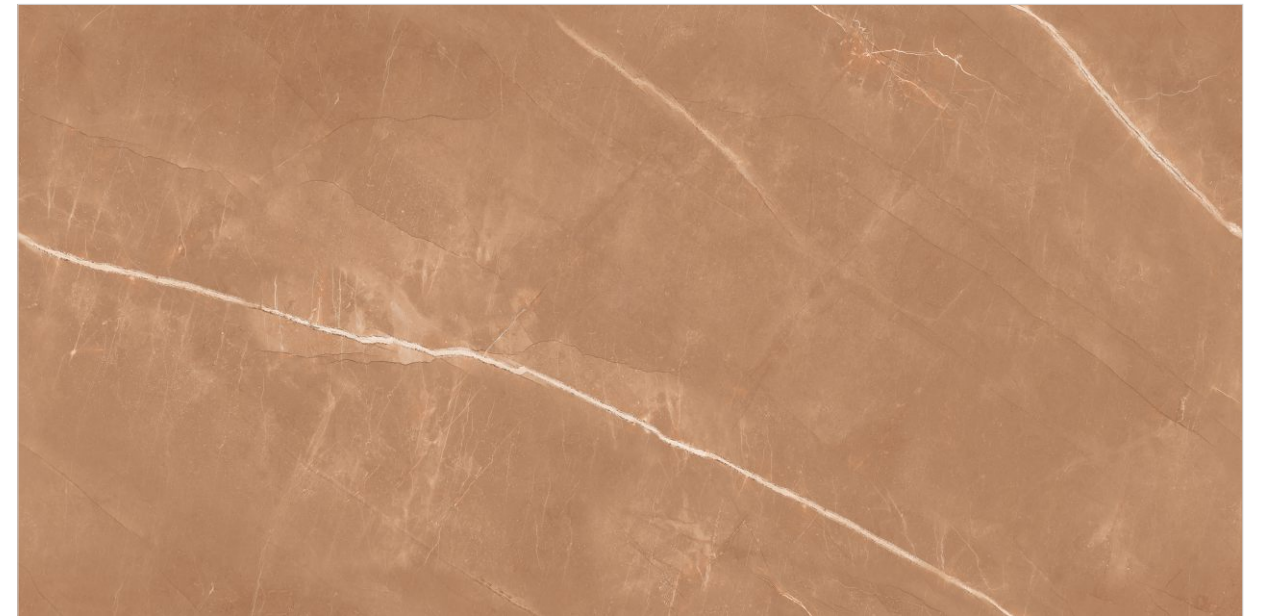

ROYAL ARMANI BROWN

---

4 Faces