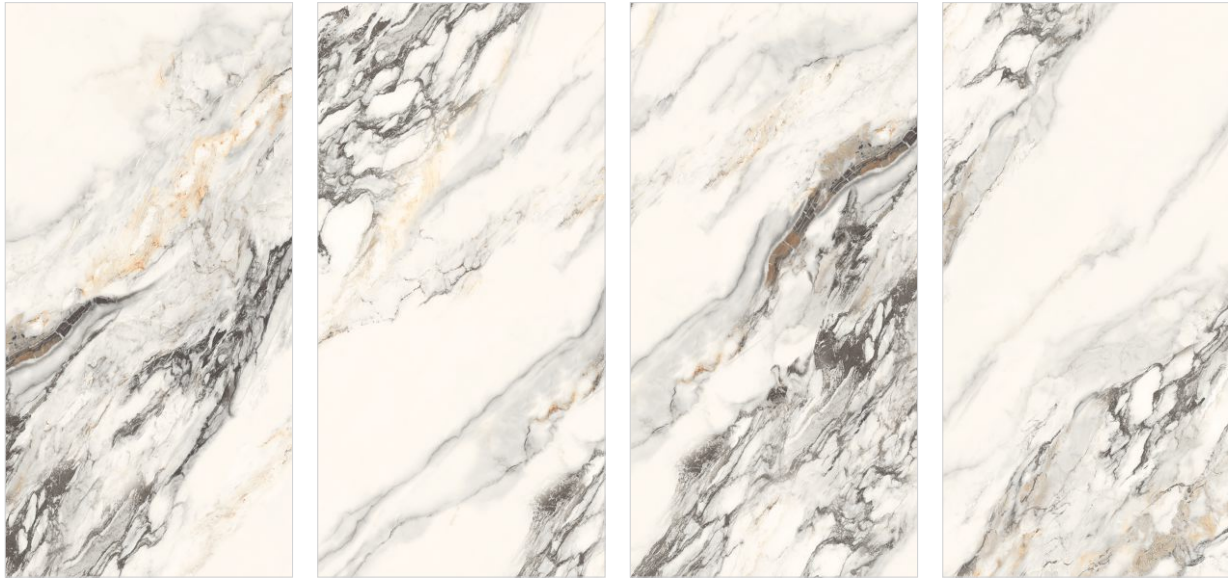

5 Faces

Design Information

Size : 600x1200mm
Surface : Wool + Glue Carving
Thickness : 8.5mm
Glazed Vitrified Tiles