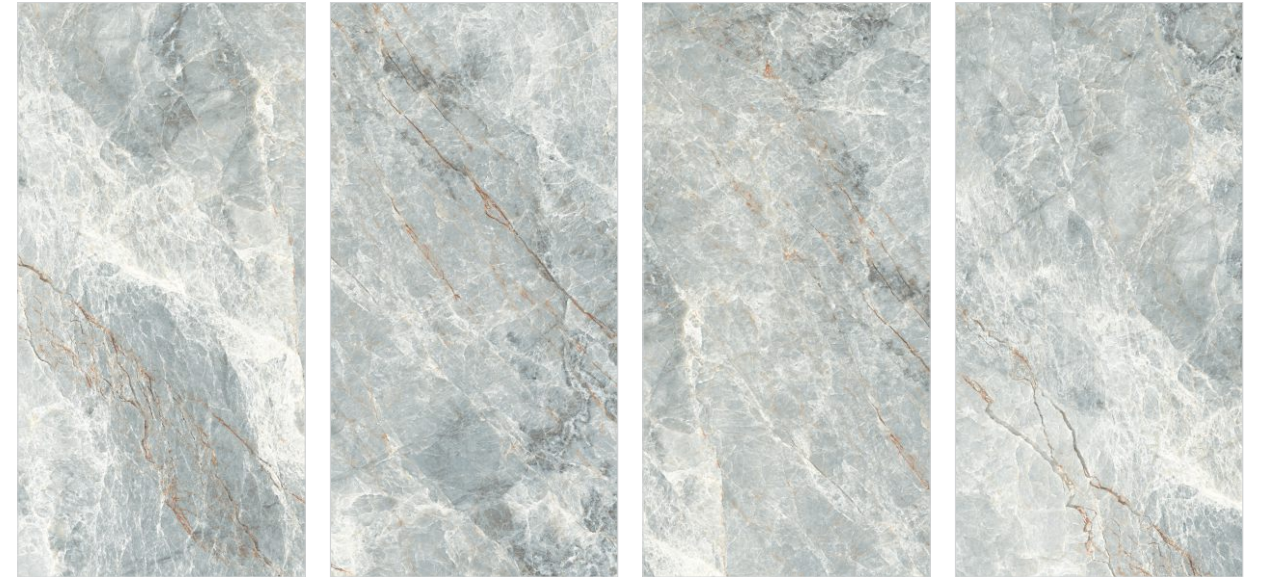

Design Information

Size : 600x1200mm
Surface : Wool + Glue Carving
Thickness : 8.5mm
Glazed Vitrified Tiles