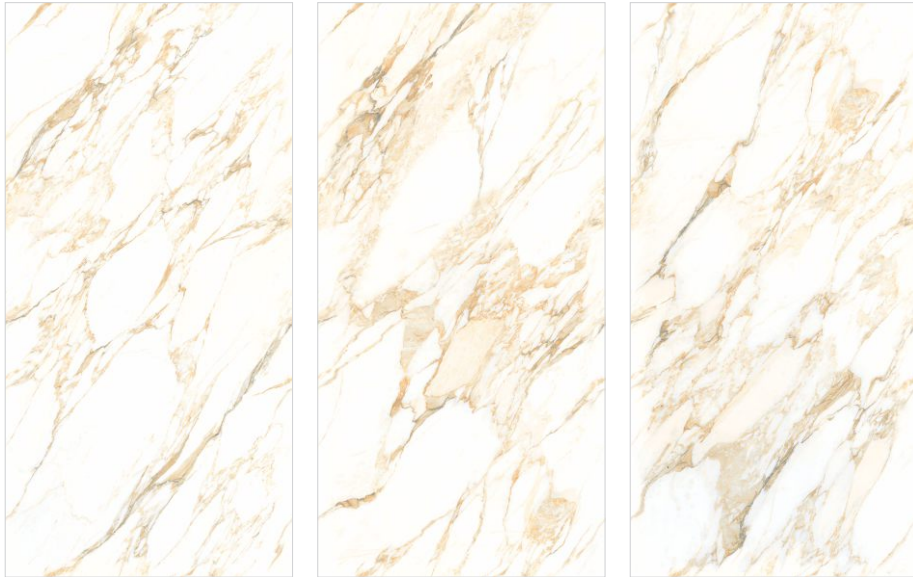

Thickness : 8.5mm

Glazed Vitrified Tiles

Preview of Pisa Gold

Wool + Glue Carving Surface

PISA GOLD

4 Faces

Design Information

Size : 600x1200mm
Surface : Wool + Glue Carving
Thickness : 8.5mm
Glazed Vitrified Tiles