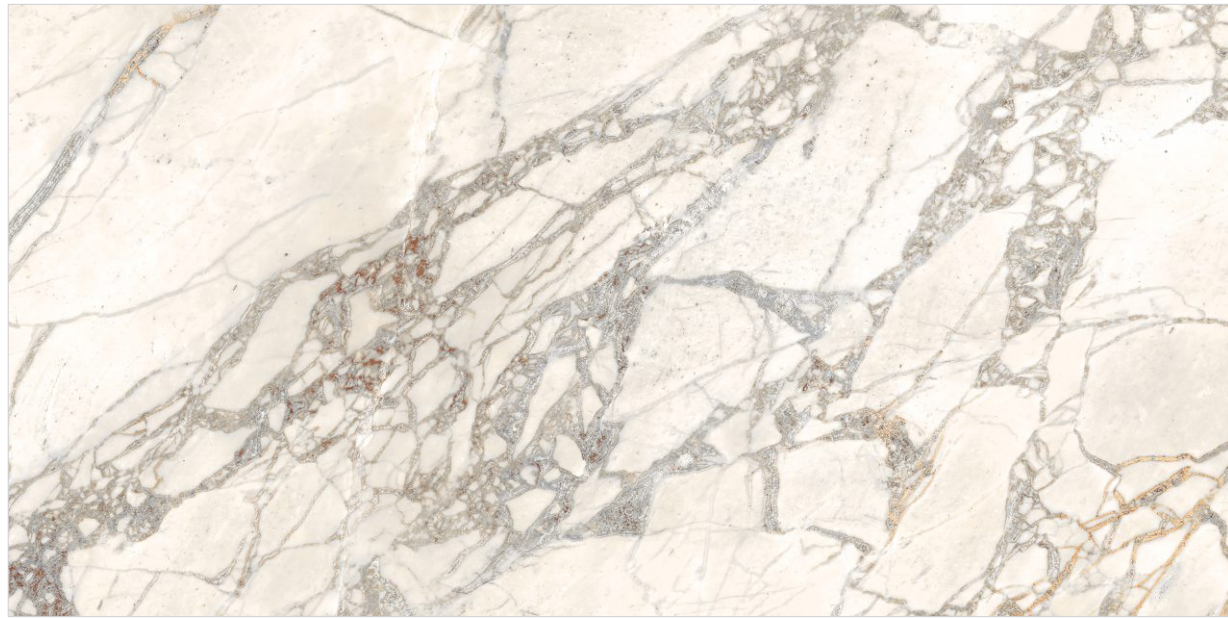

LEGNOSO

4 Faces

Design Information

Size : 600x1200mm
Surface : Wool + Glue Carving
Thickness : 8.5mm
Glazed Vitrified Tiles