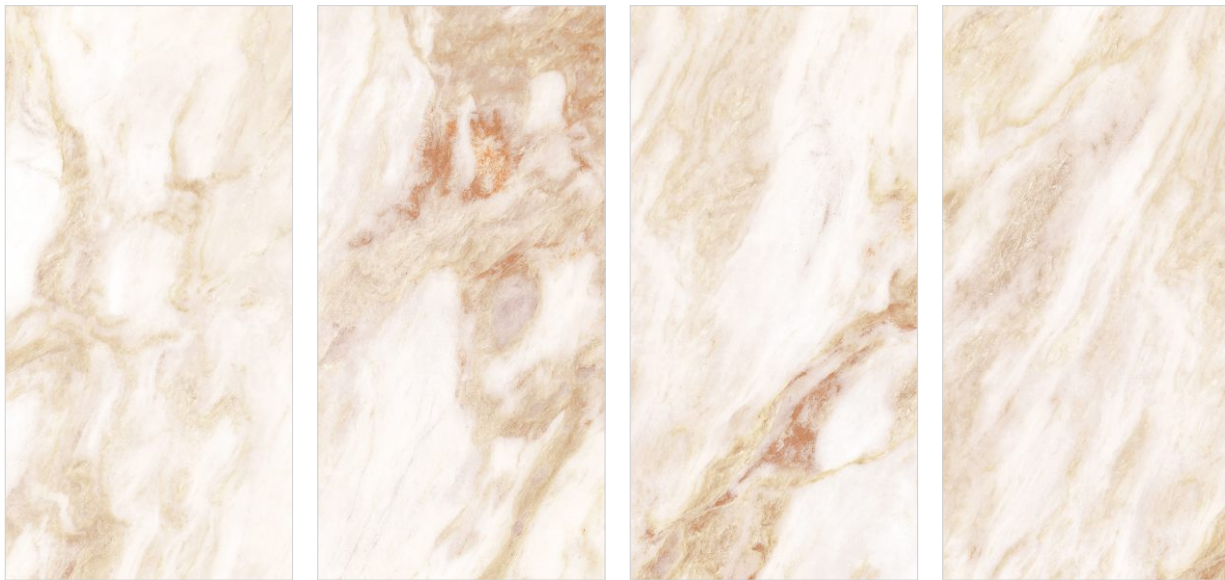

Design Information

Size : 600x1200mm
Surface : Wool + Glue Carving
Thickness : 8.5mm
Glazed Vitrified Tiles