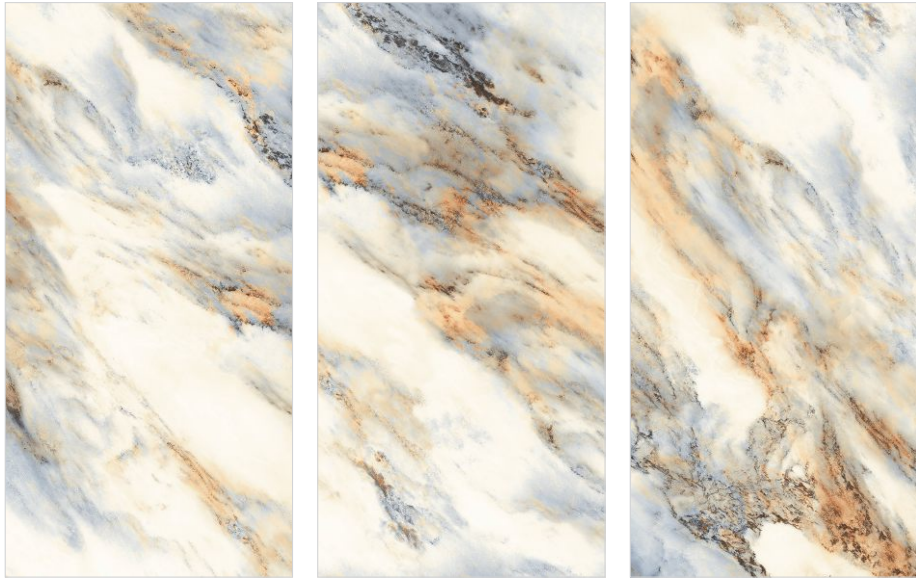

4 Faces

Design Information

Size : 600x1200mm
Surface : Wool + Glue Carving
Thickness : 8.5mm
Glazed Vitrified Tiles