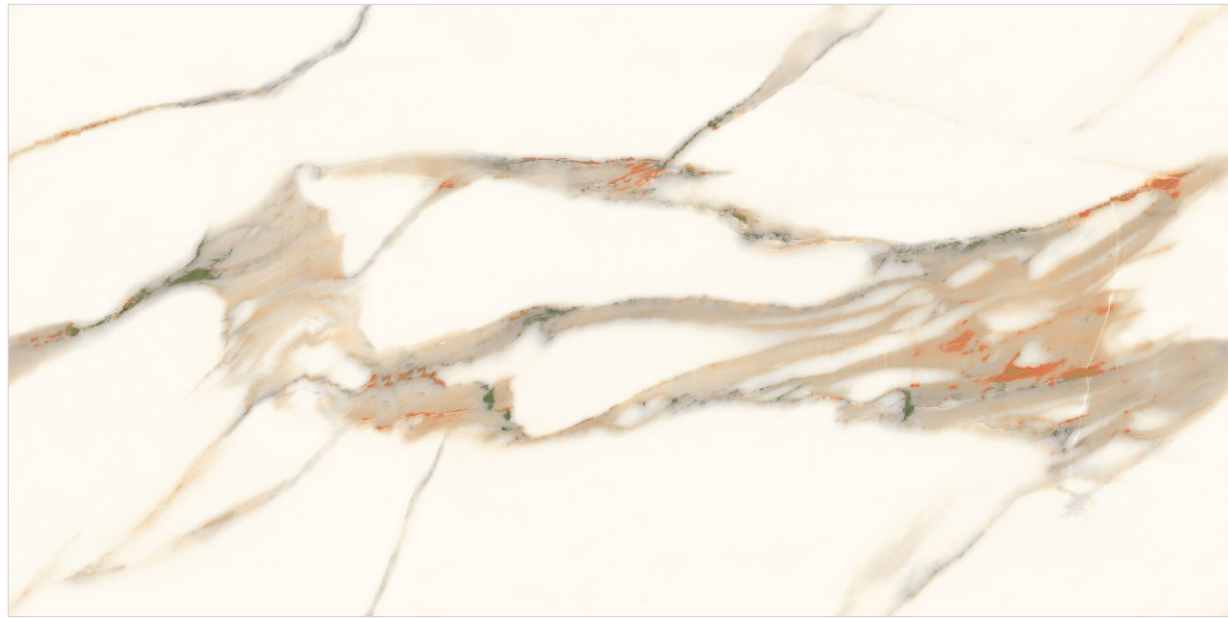

INTERNAL MULTY