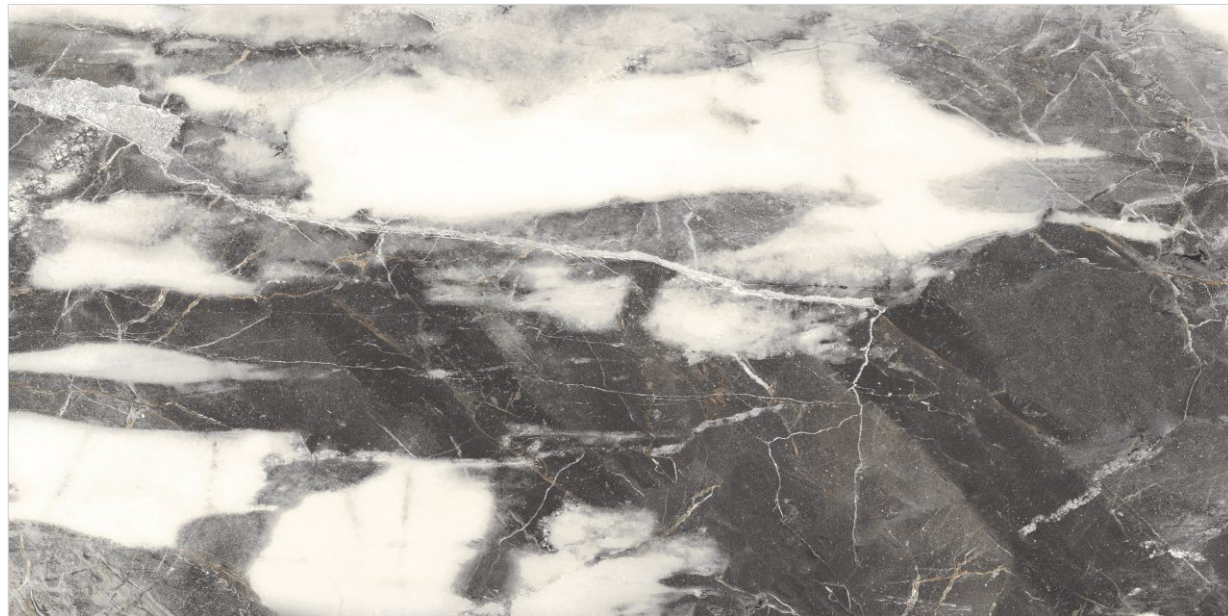

Glazed Vitrified Tiles

Preview of Emerald Ice

Wool + Glue Carving Surface

EMERALD ICE

4 Faces

Design Information

Size : 600x1200mm

Surface : Wool + Glue Carving