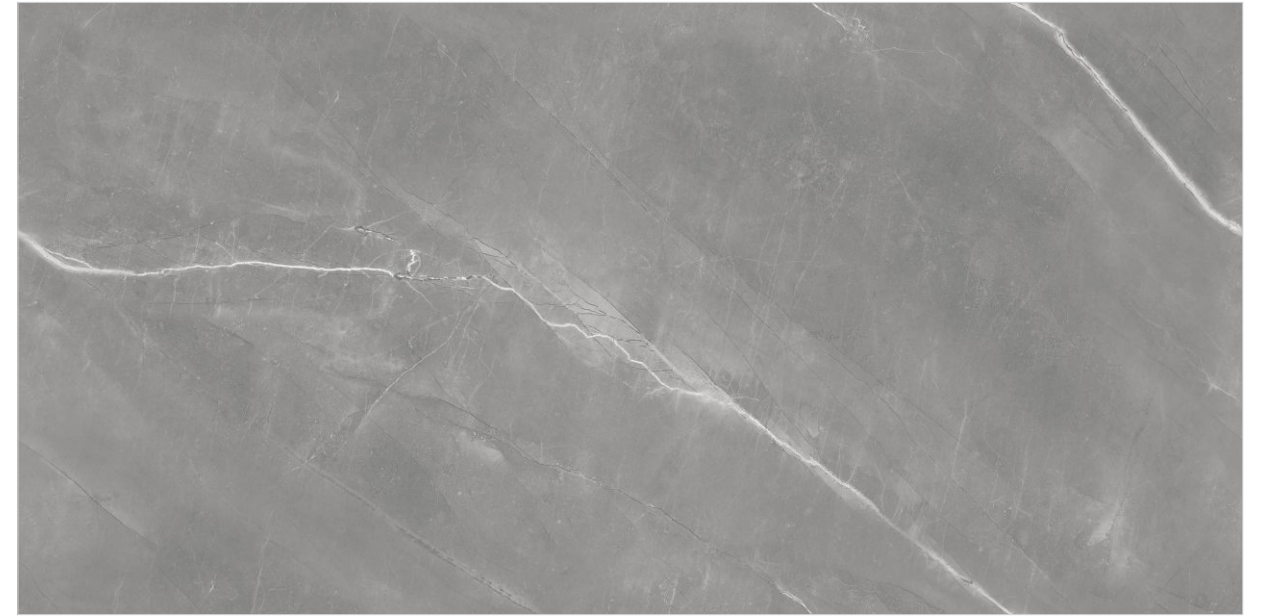

Preview of Royal Armani Silver & Grey

Wool + Glue Carving Surface

ROYAL ARMANI SILVER

4 Faces

Design Information

Size : 600x1200mm
Surface : Wool + Glue Carving
Thickness : 8.5mm
Glazed Vitrified Tiles

ROYAL ARMANI GREY