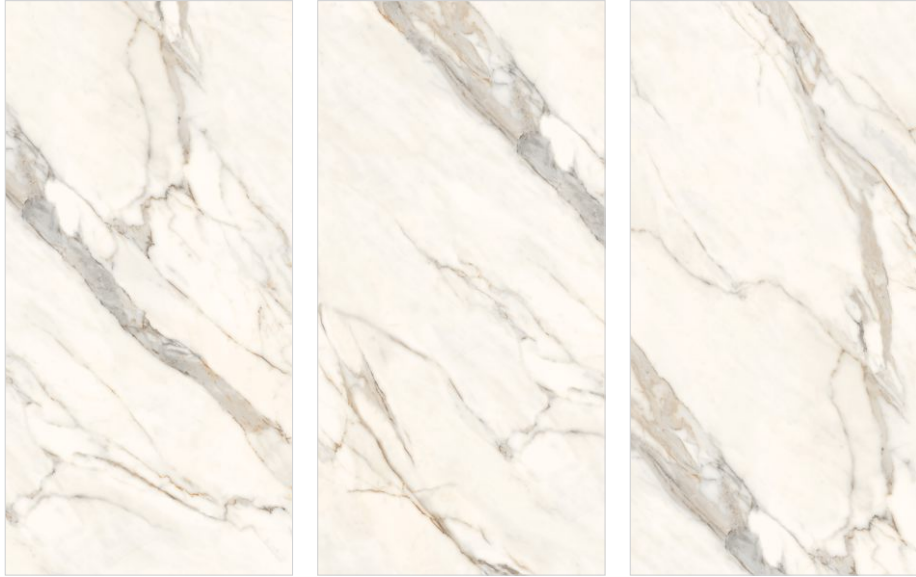

4 Faces

Design Information

Size : 600x1200mm
Surface : Wool + Glue Carving
Thickness : 8.5mm
Glazed Vitrified Tiles