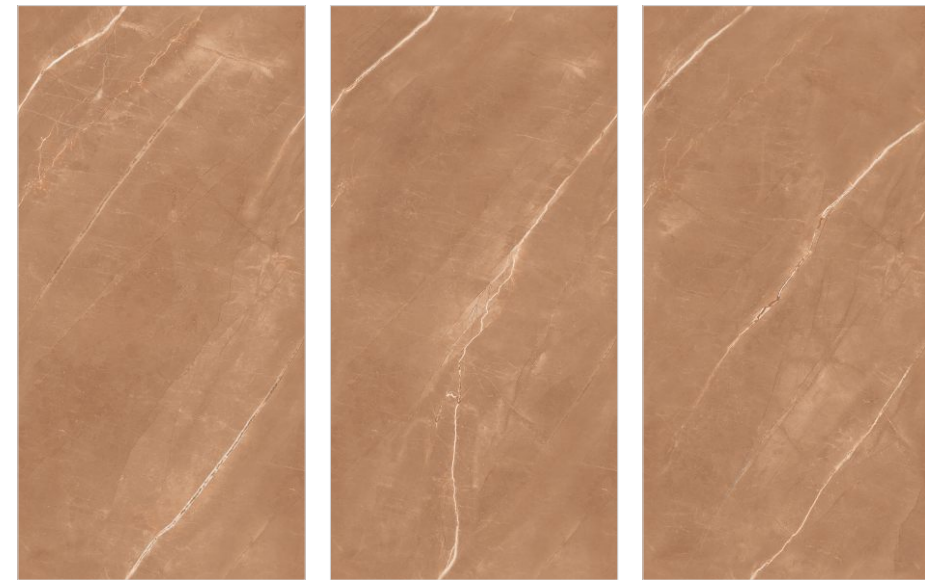

Design Information

Size : 600x1200mm

Surface : Wool + Glue Carving

Thickness : 8.5mm

Glazed Vitrified Tiles