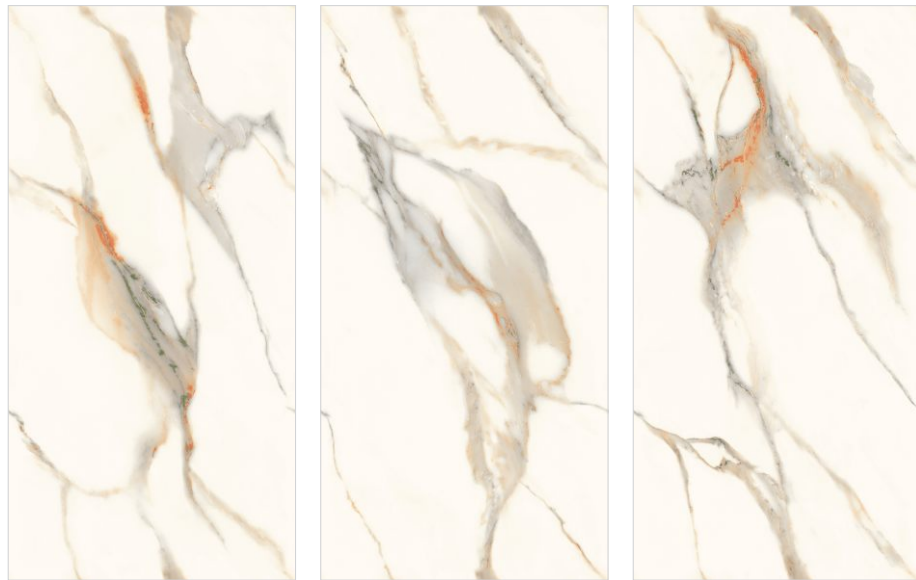

4 Faces

Design Information

Size : 600x1200mm
Surface : Wool + Glue Carving
Thickness : 8.5mm
Glazed Vitrified Tiles