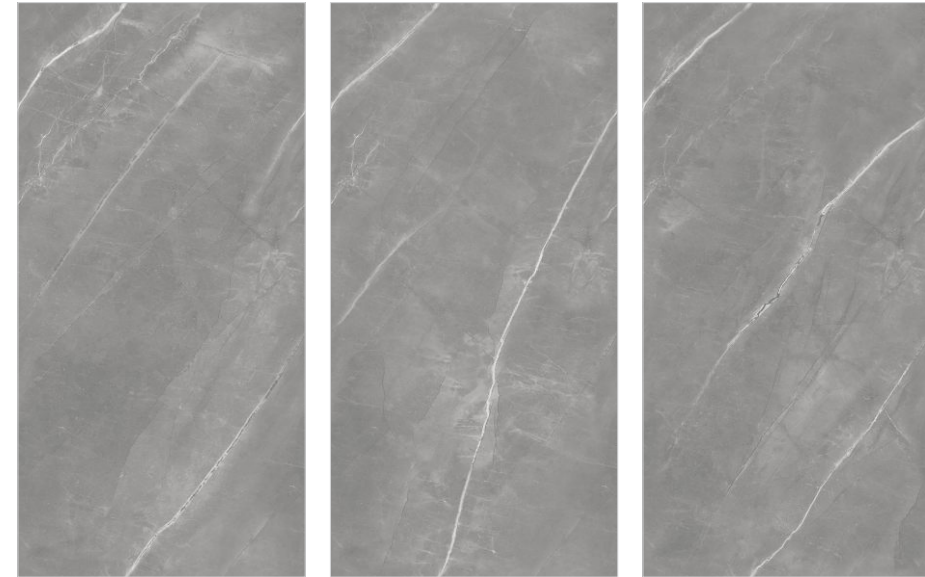

Design Information

Size : 600x1200mm
Surface : Wool + Glue Carving
Thickness : 8.5mm
Glazed Vitrified Tiles