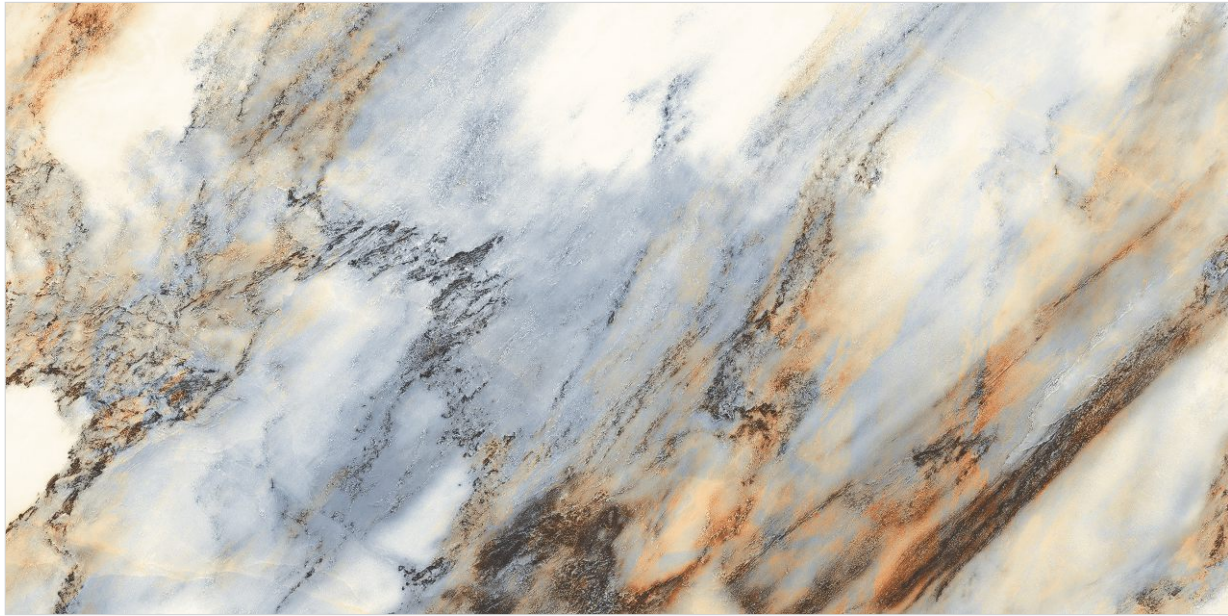

PHANTOM

---

4 Faces

Design Information

Size : 600x1200mm
Surface : Wool + Glue Carving
Thickness : 8.5mm
Glazed Vitrified Tiles