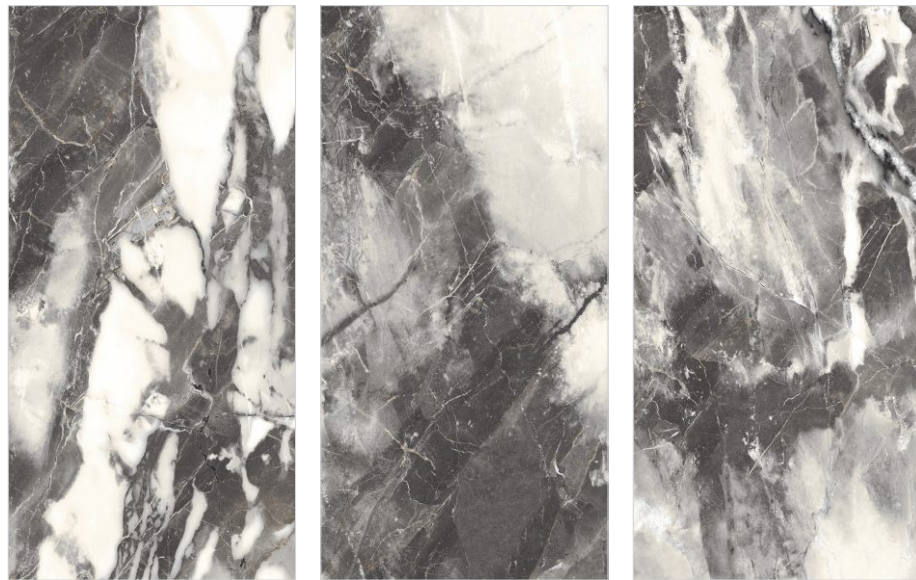

Glazed Vitrified Tiles

Preview of Emerald Ice

Wool + Glue Carving Surface

EMERALD ICE

4 Faces

Design Information

Size : 600x1200mm

Surface : Wool + Glue Carving