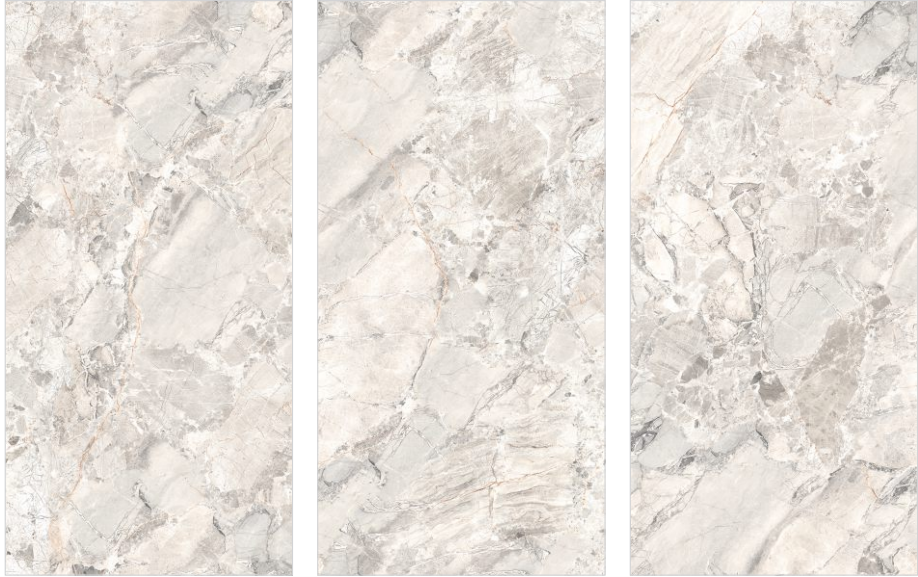

Design Information

Size : 600x1200mm
Surface : Wool + Glue Carving
Thickness : 8.5mm
Glazed Vitrified Tiles

Preview of Alexa Grey

Wool + Glue Carving Surface

ALEXA GREY

4 Faces

Design Information

Size : 600x1200mm
Surface : Wool + Glue Carving
Thickness : 8.5mm
Glazed Vitrified Tiles