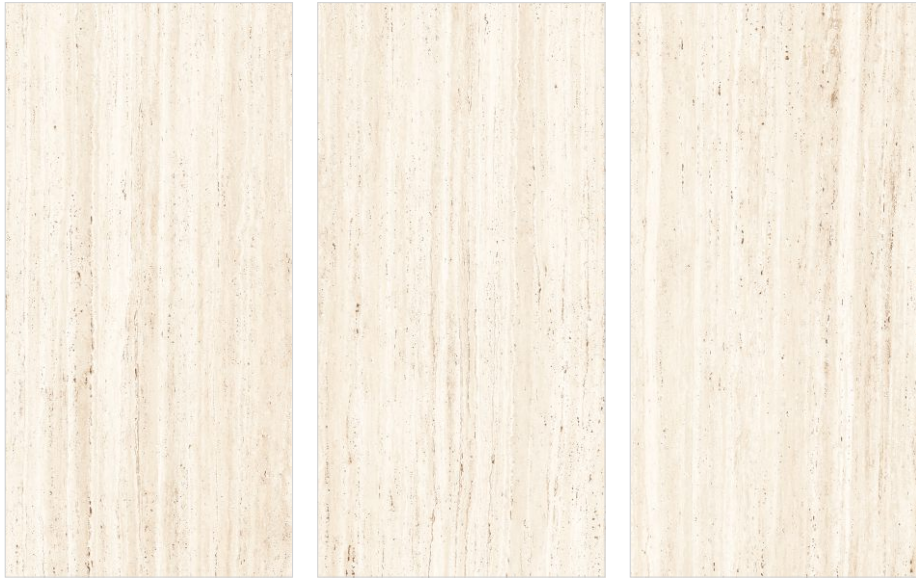

4 Faces

Design Information

Size : 600x1200mm
Surface : Wool + Glue Carving
Thickness : 8.5mm
Glazed Vitrified Tiles

Preview of Travertino Crema & Natural

Wool + Glue Carving Surface

TRAVERTINO CREMA

4 Faces